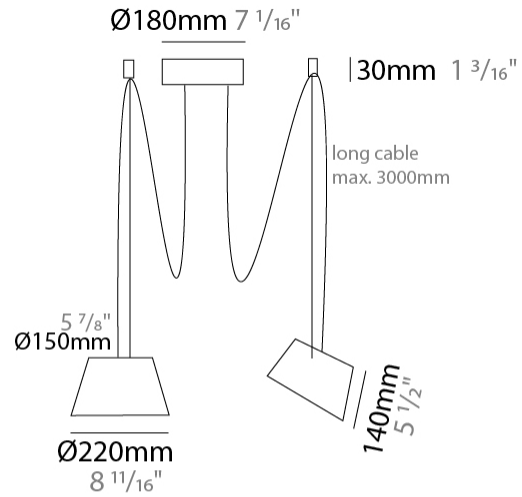

SENTO SUSPENSION

D111031-

base number Finish
Options

1. To build a product code in our configurator select the specify button on the base model # product page
2. To build a manual product code on this datasheet choose from the options listed below in blue font and add the suffix to the base model #

GENERAL

Series: Sento
Brand: Ole
Division: Design
Mounting Type: Suspension
Mounting Location: Ceiling
Subcategory: Pendant

PHYSICAL

Shape: Bell
Diameter (mm): 220
Diameter (in): 8 ¹¹/₁₆
Height (mm): 140
Height (in): 5 ¹/₂
Max. Overall Height (mm): 3140
Max. Overall Height (in): 123 ⁵/₈
Light Distribution: Direct
Weight (kg): 1.8
Weight (lbs): 3.6
Diffuser:rylic - Satin
Fixture Finish: [WHi / MBK / MWH](#)
Fixture Material: Metal
Cable Details: 3000mm Cable

ELECTRICAL

Number of Lamps: 2
Lamp Type: LED Retrofit
Lamp Shape: MR16
Bulb Included: Bulb Not Included
Max. Wattage Per Lamp (W): 7
Lamp Base: GU10
Input Voltage (V): 120

LED

OPTICAL

Adjustability: Tilting

RATINGS AND CERTIFICATIONS

Certified By: Certified for North American Standards
IP rating: IP20

PROJECT	_____
TYPE	_____
SPECIFIER	_____
QUANTITY	_____
DATE	_____