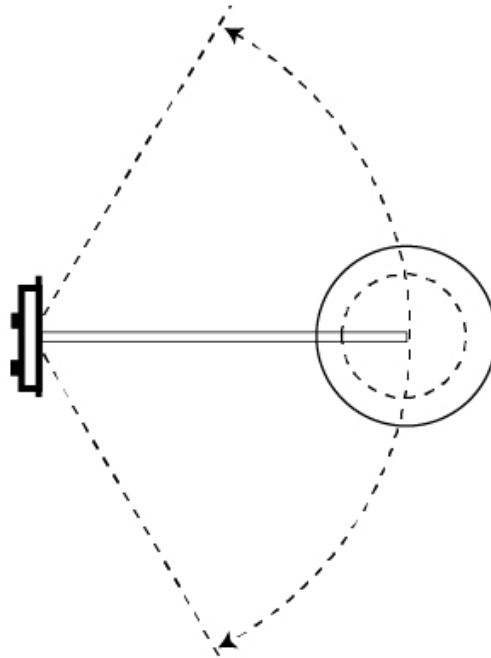

D113009-

PROJECT _____

TYPE _____

SPECIFIER _____

QUANTITY _____

DATE _____

D