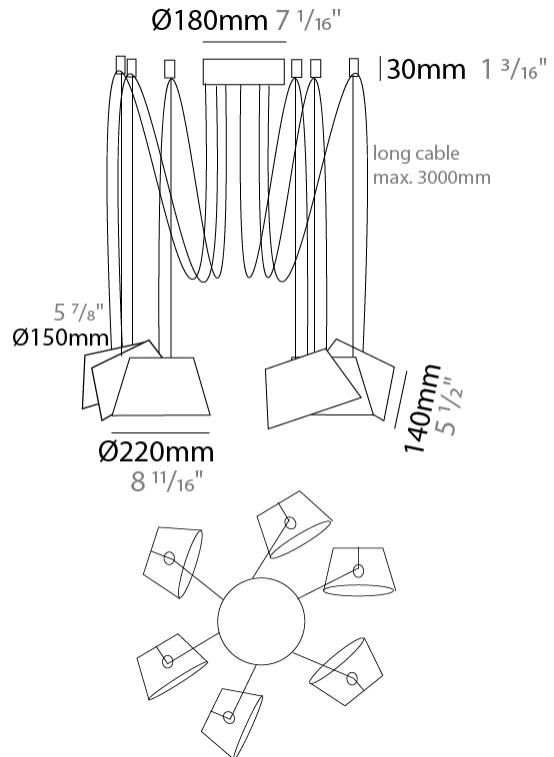

SENTO SUSPENSION

D111035-

base number   Finish
Options

1. To build a product code in our configurator select the specify button on the base model # product page
2. To build a manual product code on this datasheet choose from the options listed below in blue font and add the suffix to the base model #

GENERAL

Series: Sento _____
Brand: Ole _____
Division: Design _____
Mounting Type: Suspension _____
Mounting Location: Ceiling _____
Subcategory: Pendant _____

PHYSICAL

Shape: Bell _____
Diameter (mm): 220 _____
Diameter (in): 8 11/16 _____
Height (mm): 140 _____
Height (in): 5 1/2 _____
Max. Overall Height (mm): 3140 _____
Max. Overall Height (in): 123 5/8 _____
Light Distribution: Direct _____
Weight (kg): 4.5 _____
Weight (lbs): 9.9 _____
Diffuser:rylic - Satin _____
Fixture Finish: [WHI / MBK / MWH](#) _____
Fixture Material: Metal _____
Cable Details: 3000mm Cable _____

ELECTRICAL

Number of Lamps: 6 _____
Lamp Type: LED Retrofit _____
Lamp Shape: MR16 _____
Bulb Included: Bulb Not Included _____
Max. Wattage Per Lamp (W): 7 _____
Lamp Base: GU10 _____
Input Voltage (V): 120 _____

LED

OPTICAL

Adjustability: Tilting _____

RATINGS AND CERTIFICATIONS

Certified By: Certified for North American Standards _____
IP rating: IP20 _____