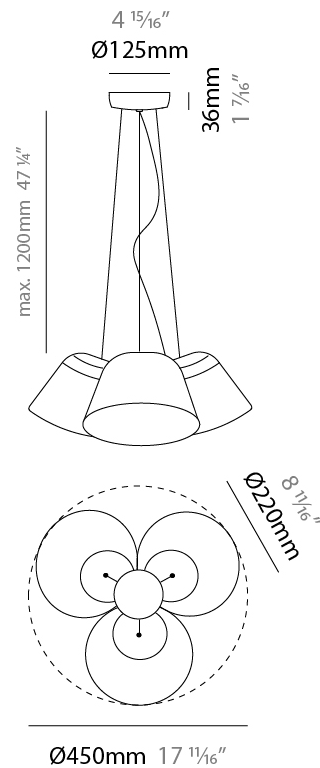

SENTO SUSPENSION

D111036-

base number   Finish (Diamond)   Finish (Triangle)

1. To build a product code in our configurator select the specify button on the base model # product page
2. To build a manual product code on this datasheet choose from the options listed below in blue font and add the suffix to the base model #

GENERAL

Series: Sento
Brand: Ole
Division: Design
Mounting Type: Suspension
Mounting Location: Ceiling
Subcategory: Pendant

PHYSICAL

Shape: Bell
Diameter (mm): 220
Diameter (in): 8 ¹¹/₁₆
Height (mm): 140
Height (in): 5 ¹/₂
Max. Overall Height (mm): 1340
Max. Overall Height (in): 52 ³/₄
Light Distribution: Direct
Weight (kg): 3.7
Weight (lbs): 8.1
Diffuser:rylic - Satin
Fixture Finish: WHI / MBK / BEI / MSA / OGR / MWH
Holder Finish: WHI / MBK
Fixture Material: Metal
Cable Details: 3000mm Cable

ELECTRICAL

Number of Lamps: 3
Lamp Type: LED Retrofit
Lamp Shape: MR16
Bulb Included: Bulb Not Included
Max. Wattage Per Lamp (W): 7
Lamp Base: GU10
Input Voltage (V): 120

LED

OPTICAL

Adjustability: Tilting

RATINGS AND CERTIFICATIONS

Certified By: Certified for North American Standards
IP rating: IP20

PROJECT
TYPE
SPECIFIER
QUANTITY
DATE