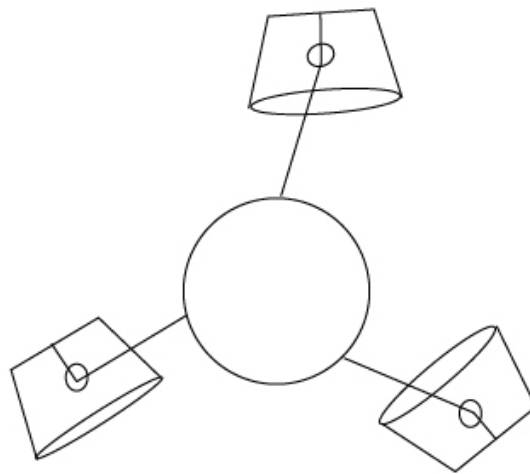

D111032-

PROJECT _____

TYPE _____

SPECIFIER _____

QUANTITY _____

DATE _____

D