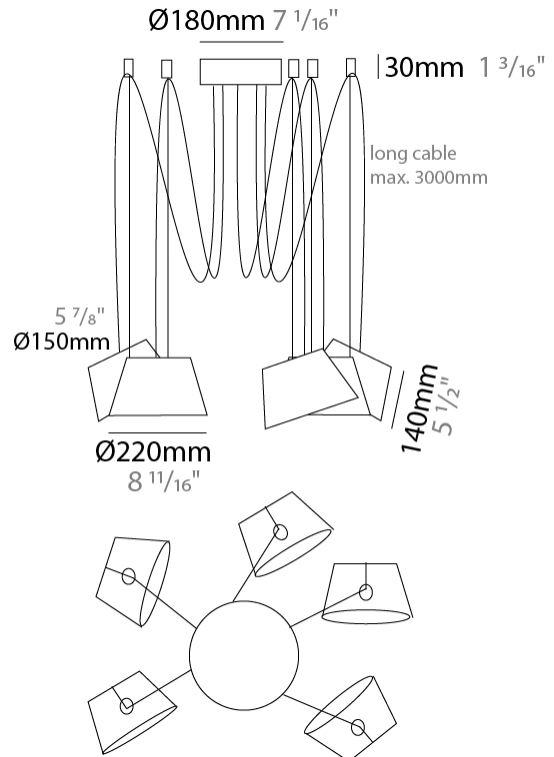

SENTO SUSPENSION

D111034-

base number Finish
Options

PROJECT _____
TYPE _____
SPECIFIER _____
QUANTITY _____
DATE _____

1. To build a product code in our configurator select the specify button on the base model # product page
2. To build a manual product code on this datasheet choose from the options listed below in blue font and add the suffix to the base model #

GENERAL

Series: Sento
Brand: Ole
Division: Design
Mounting Type: Suspension
Mounting Location: Ceiling
Subcategory: Pendant

PHYSICAL

Shape: Bell
Diameter (mm): 220
Diameter (in): 8 11/16
Height (mm): 140
Height (in): 5 1/2
Max. Overall Height (mm): 3140
Max. Overall Height (in): 123 5/8
Light Distribution: Direct
Weight (kg): 3.6
Weight (lbs): 7.9
Diffuser:rylic - Satin
Fixture Finish: [WHi](#) / [MBK](#) / [MWH](#)
Fixture Material: Metal
Cable Details: 3000mm Cable

ELECTRICAL

Number of Lamps: 5
Lamp Type: LED Retrofit
Lamp Shape: MR16
Bulb Included: Bulb Not Included
Max. Wattage Per Lamp (W): 7
Lamp Base: GU10
Input Voltage (V): 120

LED

OPTICAL

Adjustability: Tilting

RATINGS AND CERTIFICATIONS

Certified By: Certified for North American Standards
IP rating: IP20