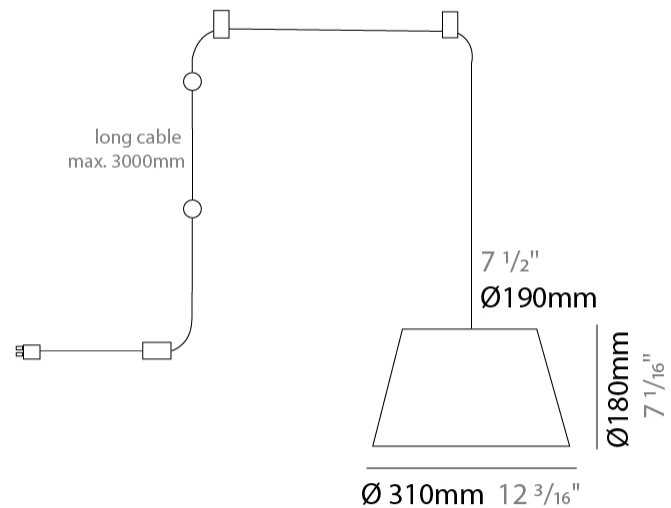

PROJECT	_____
TYPE	_____
SPECIFIER	_____
QUANTITY	_____
DATE	_____

SENTO SUSPENSION

D111039-

base number   Finish
Options

1. To build a product code in our configurator select the specify button on the base model # product page
2. To build a manual product code on this datasheet choose from the options listed below in blue font and add the suffix to the base model #

GENERAL

Series: Sento
Partner: Ole
Division: Design
Installation: Suspension
Product Type: Pendant
Mounting Location: Ceiling
Light Distribution: Direct

PHYSICAL

Shape: Bell
Diameter (mm): 310
Diameter (in): 12 3/16
Height (mm): 180
Height (in): 7 1/16
Max. Overall Height (mm): 3180
Max. Overall Height (in): 125 3/16
Weight (kg): 1.3
Weight (lbs): 2.9
Diffuser: Arylic - Satin
Fixture Finish: WHI / BLK / SND / OLV / TER
Fixture Material: Metal
Cable Details: 3000mm Cable

ELECTRICAL

Number of Lamps: 1
Lamp Type: LED Retrofit
Lamp Shape: A19
Bulb Included: Bulb Not Included
Max. Wattage Per Lamp (W): 7
Lamp Base: E26
Input Voltage (V): 120
Upon Request: 277Vac / GU24

LED

OPTICAL

Adjustability: Fixed

RATINGS AND CERTIFICATIONS

Certified By: Certified for North American Standards
IP rating: IP20