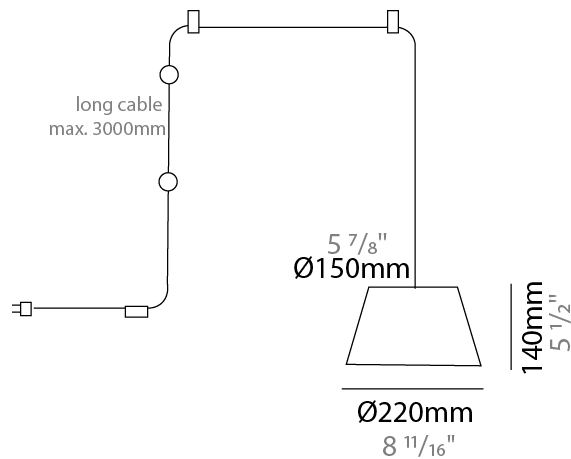

SENTO SUSPENSION

D111030-

base number   Finish
Options

1. To build a product code in our configurator select the specify button on the base model # product page
2. To build a manual product code on this datasheet choose from the options listed below in blue font and add the suffix to the base model #

GENERAL

Series: Sento
Partner: Ole
Division: Design
Installation: Suspension
Product Type: Pendant
Mounting Location: Ceiling
Light Distribution: Direct

PHYSICAL

Shape: Bell
Diameter (mm): 220
Diameter (in): 8 11/16
Height (mm): 140
Height (in): 5 1/2
Max. Overall Height (mm): 3140
Max. Overall Height (in): 123 5/8
Weight (kg): 1.2
Weight (lbs): 2.6
Diffuser: Arylic - Satin
Fixture Finish: WHI / BLK / SND / OLV / TER
Fixture Material: Metal
Cable Details: 3000mm Cable

ELECTRICAL

Number of Lamps: 1
Lamp Type: LED Retrofit
Lamp Shape: MR16
Bulb Included: Bulb Not Included
Max. Wattage Per Lamp (W): 7
Lamp Base: GU10
Input Voltage (V): 120

LED

OPTICAL

Adjustability: Fixed

RATINGS AND CERTIFICATIONS

Certified By: Certified for North American Standards
IP rating: IP20