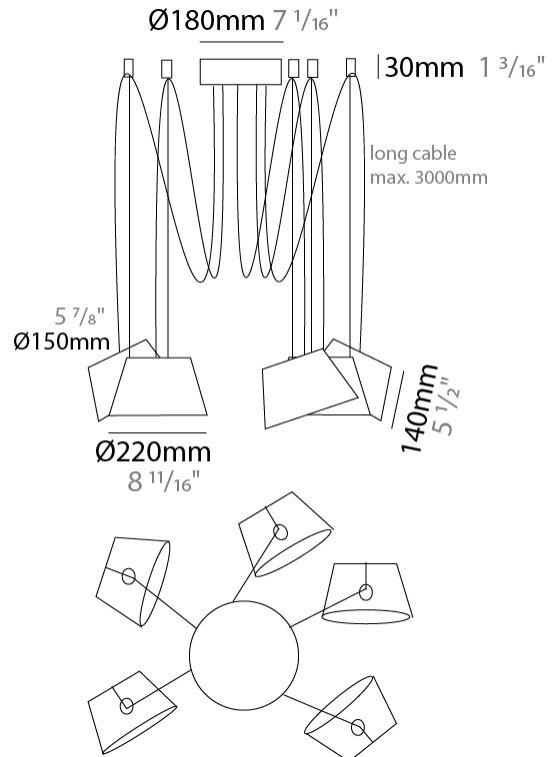

PROJECT _____
TYPE _____
SPECIFIER _____
QUANTITY _____
DATE _____

SENTO SUSPENSION

D111034-

base number _____
Finish _____
Options _____

1. To build a product code in our configurator select the specify button on the base model # product page
2. To build a manual product code on this datasheet choose from the options listed below in blue font and add the suffix to the base model #

GENERAL

Series: Sento _____
Partner: Ole _____
Division: Design _____
Installation: Suspension _____
Product Type: Pendant _____
Mounting Location: Ceiling _____
Light Distribution: Direct _____

PHYSICAL

Shape: Bell _____
Diameter (mm): 220 _____
Diameter (in): 8 ¹¹/₁₆ _____
Height (mm): 140 _____
Height (in): 5 ¹/₂ _____
Max. Overall Height (mm): 3140 _____
Max. Overall Height (in): 123 ⁵/₈ _____
Weight (kg): 3.6 _____
Weight (lbs): 7.9 _____
Diffuser: Arylic - Satin _____
Fixture Finish: WHI / BLK _____
Fixture Material: Metal _____
Cable Details: 3000mm Cable _____

ELECTRICAL

Number of Lamps: 5 _____
Lamp Type: LED Retrofit _____
Lamp Shape: MR16 _____
Bulb Included: Bulb Not Included _____
Max. Wattage Per Lamp (W): 7 _____
Lamp Base: GU10 _____
Input Voltage (V): 120 _____

LED

OPTICAL

Adjustability: Tilting _____

RATINGS AND CERTIFICATIONS

Certified By: Certified for North American Standards _____
IP rating: IP20 _____