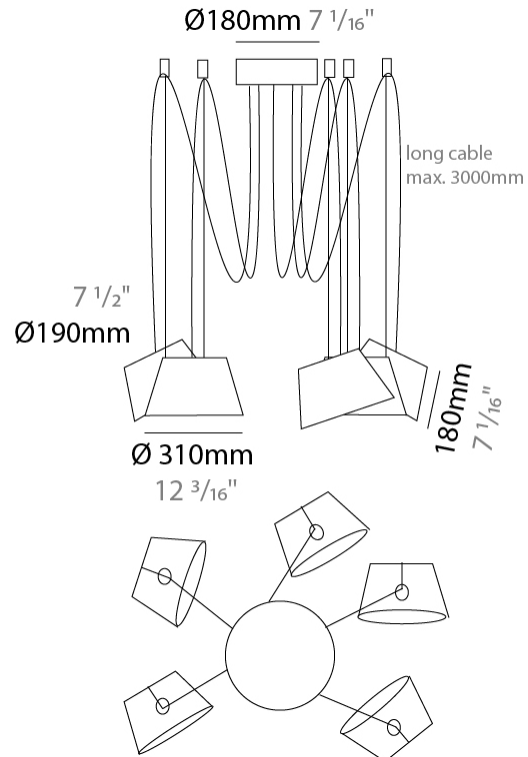

PROJECT _____
TYPE _____
SPECIFIER _____
QUANTITY _____
DATE _____

SENTO SUSPENSION

D111043-

base number   Finish
Options

1. To build a product code in our configurator select the specify button on the base model # product page
2. To build a manual product code on this datasheet choose from the options listed below in blue font and add the suffix to the base model #

GENERAL

Series: Sento _____
Partner: Ole _____
Division: Design _____
Installation: Suspension _____
Product Type: Pendant _____
Mounting Location: Ceiling _____
Light Distribution: Direct _____

PHYSICAL

Shape: Bell _____
Diameter (mm): 310 _____
Diameter (in): 12 ³/₁₆ _____
Height (mm): 180 _____
Height (in): 7 ¹/₁₆ _____
Max. Overall Height (mm): 3180 _____
Max. Overall Height (in): 125 ³/₁₆ _____
Weight (kg): 3.6 _____
Weight (lbs): 7.9 _____
Diffuser: Arylic - Satin _____
Fixture Finish: WHI / BLK _____
Fixture Material: Metal _____
Cable Details: 3000mm Cable _____

ELECTRICAL

Number of Lamps: 5 _____
Lamp Type: LED Retrofit _____
Lamp Shape: A19 _____
Bulb Included: Bulb Not Included _____
Max. Wattage Per Lamp (W): 7 _____
Lamp Base: E26 _____
Input Voltage (V): 120 _____
Upon Request: 277Vac / GU24 _____

LED

OPTICAL

Adjustability: Tilting _____

RATINGS AND CERTIFICATIONS

Certified By: Certified for North American Standards _____
IP rating: IP20 _____