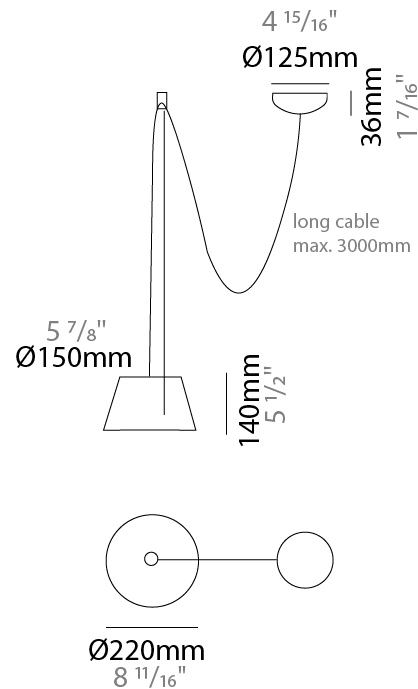

PROJECT
TYPE
SPECIFIER
QUANTITY
DATE

SENTO SUSPENSION

D111029-

base number   Finish
Options

1. To build a product code in our configurator select the specify button on the base model # product page
2. To build a manual product code on this datasheet choose from the options listed below in blue font and add the suffix to the base model #

GENERAL

Series: Sento
Partner: Ole
Division: Design
Installation: Suspension
Product Type: Pendant
Mounting Location: Ceiling
Light Distribution: Direct

PHYSICAL

Shape: Bell
Diameter (mm): 220
Diameter (in): 8 11/16
Height (mm): 140
Height (in): 5 1/2
Max. Overall Height (mm): 3140
Max. Overall Height (in): 123 5/8
Weight (kg): 1.2
Weight (lbs): 2.6
Diffuser: Arylic - Satin
Fixture Finish: WHI / BLK
Fixture Material: Metal
Cable Details: 2000mm Cable

ELECTRICAL

Number of Lamps: 1
Lamp Type: LED Retrofit
Lamp Shape: MR16
Bulb Included: Bulb Not Included
Max. Wattage Per Lamp (W): 7
Lamp Base: GU10
Input Voltage (V): 120

LED

OPTICAL

Adjustability: Tilting

RATINGS AND CERTIFICATIONS

Certified By: Certified for North American Standards
IP rating: IP20