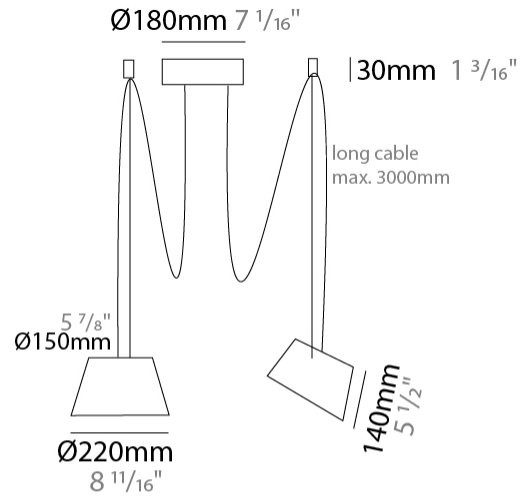

SENTO SUSPENSION

D111031-

base number   Finish
Options

PROJECT	_____
TYPE	_____
SPECIFIER	_____
QUANTITY	_____
DATE	_____

1. To build a product code in our configurator select the specify button on the base model # product page
2. To build a manual product code on this datasheet choose from the options listed below in blue font and add the suffix to the base model #

GENERAL

Series: Sento _____
Partner: Ole _____
Division: Design _____
Installation: Suspension _____
Product Type: Pendant _____
Mounting Location: Ceiling _____
Light Distribution: Direct _____

PHYSICAL

Shape: Bell _____
Diameter (mm): 220 _____
Diameter (in): 8 ¹¹/₁₆ _____
Height (mm): 140 _____
Height (in): 5 ¹/₂ _____
Max. Overall Height (mm): 3140 _____
Max. Overall Height (in): 123 ⁵/₈ _____
Weight (kg): 1.8 _____
Weight (lbs): 3.6 _____
Diffuser: Arylic - Satin _____
Fixture Finish: WHI / BLK _____
Fixture Material: Metal _____
Cable Details: 3000mm Cable _____

ELECTRICAL

Number of Lamps: 2 _____
Lamp Type: LED Retrofit _____
Lamp Shape: MR16 _____
Bulb Included: Bulb Not Included _____
Max. Wattage Per Lamp (W): 7 _____
Lamp Base: GU10 _____
Input Voltage (V): 120 _____

LED

OPTICAL

Adjustability: Tilting _____

RATINGS AND CERTIFICATIONS

Certified By: Certified for North American Standards _____
IP rating: IP20 _____