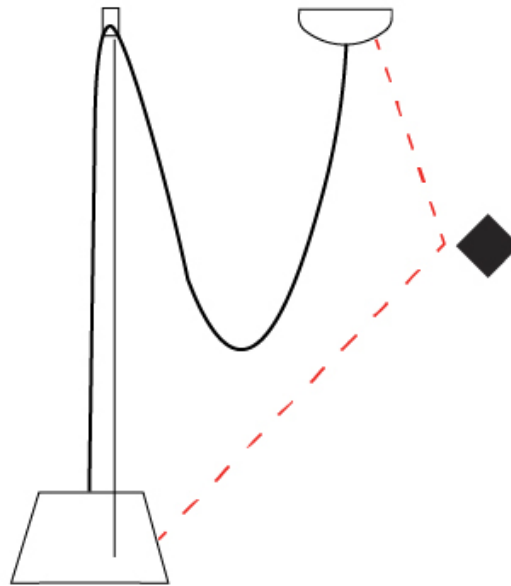

D111029-

PROJECT	_____
TYPE	_____
SPECIFIER	_____
QUANTITY	_____
DATE	_____

D