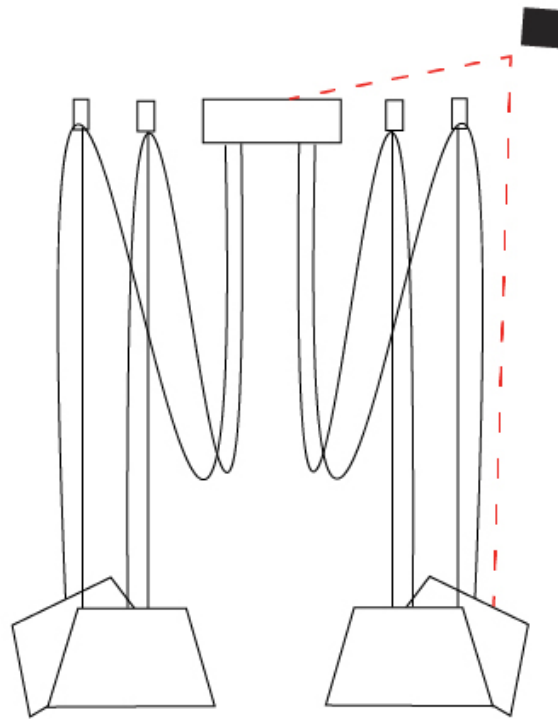

D111042-

PROJECT _____

TYPE _____

SPECIFIER _____

QUANTITY _____

DATE _____

D