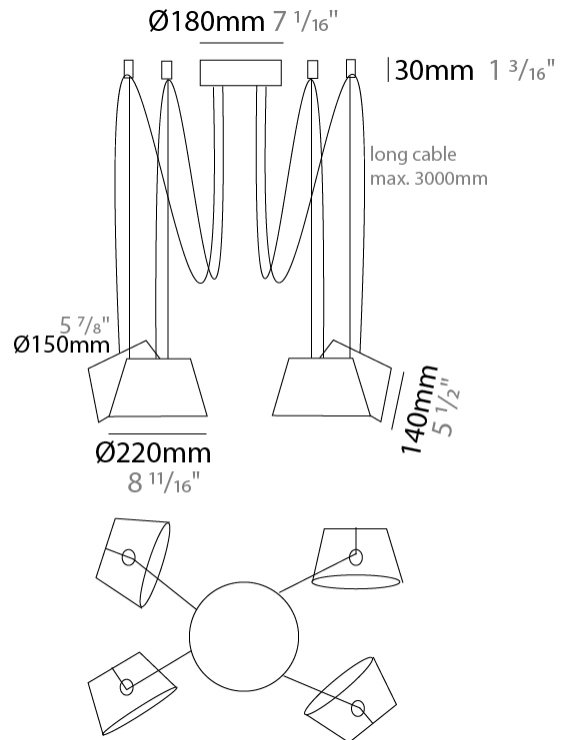

PROJECT _____
TYPE _____
SPECIFIER _____
QUANTITY _____
DATE _____

SENTO SUSPENSION

D111033-

base number _____
Finish _____
Options _____

1. To build a product code in our configurator select the specify button on the base model # product page
2. To build a manual product code on this datasheet choose from the options listed below in blue font and add the suffix to the base model #

GENERAL

Series: Sento _____
Partner: Ole _____
Division: Design _____
Installation: Suspension _____
Product Type: Pendant _____
Mounting Location: Ceiling _____
Light Distribution: Direct _____

PHYSICAL

Shape: Bell _____
Diameter (mm): 220 _____
Diameter (in): 8 ¹¹/₁₆ _____
Height (mm): 140 _____
Height (in): 5 ¹/₂ _____
Max. Overall Height (mm): 3140 _____
Max. Overall Height (in): 123 ⁵/₈ _____
Weight (kg): 3 _____
Weight (lbs): 6.6 _____
Diffuser: Arylic - Satin _____
Fixture Finish: WHI / BLK _____
Fixture Material: Metal _____
Cable Details: 3000mm Cable _____

ELECTRICAL

Number of Lamps: 4 _____
Lamp Type: LED Retrofit _____
Lamp Shape: MR16 _____
Bulb Included: Bulb Not Included _____
Max. Wattage Per Lamp (W): 7 _____
Lamp Base: GU10 _____
Input Voltage (V): 120 _____

LED

OPTICAL

Adjustability: Tilting _____

RATINGS AND CERTIFICATIONS

Certified By: Certified for North American Standards _____
IP rating: IP20 _____