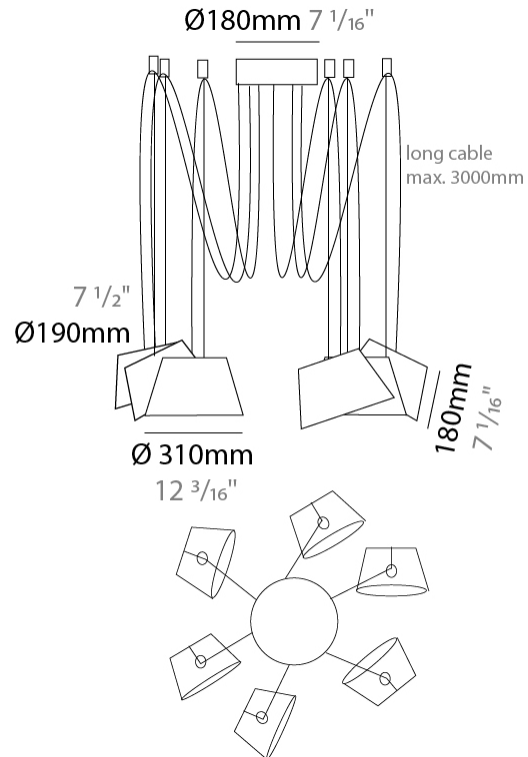

PROJECT _____
TYPE _____
SPECIFIER _____
QUANTITY _____
DATE _____

SENTO SUSPENSION

D111044-

base number _____
Finish _____
Options _____

1. To build a product code in our configurator select the specify button on the base model # product page
2. To build a manual product code on this datasheet choose from the options listed below in blue font and add the suffix to the base model #

GENERAL

Series: Sento _____
Partner: Ole _____
Division: Design _____
Installation: Suspension _____
Product Type: Pendant _____
Mounting Location: Ceiling _____
Light Distribution: Direct _____

PHYSICAL

Shape: Bell _____
Diameter (mm): 310 _____
Diameter (in): 12 ³/₁₆ _____
Height (mm): 180 _____
Height (in): 7 ¹/₁₆ _____
Max. Overall Height (mm): 3180 _____
Max. Overall Height (in): 125 ³/₁₆ _____
Weight (kg): 4.5 _____
Weight (lbs): 9.9 _____
Diffuser:rylic - Satin _____
Fixture Finish: WHI / BLK _____
Fixture Material: Metal _____
Cable Details: 3000mm Cable _____

ELECTRICAL

Number of Lamps: 6 _____
Lamp Type: LED Retrofit _____
Lamp Shape: A19 _____
Bulb Included: Bulb Not Included _____
Max. Wattage Per Lamp (W): 7 _____
Lamp Base: E26 _____
Input Voltage (V): 120 _____
Upon Request: 277Vac / GU24 _____

LED

OPTICAL

Adjustability: Tilting _____

RATINGS AND CERTIFICATIONS

Certified By: Certified for North American Standards _____
IP rating: IP20 _____