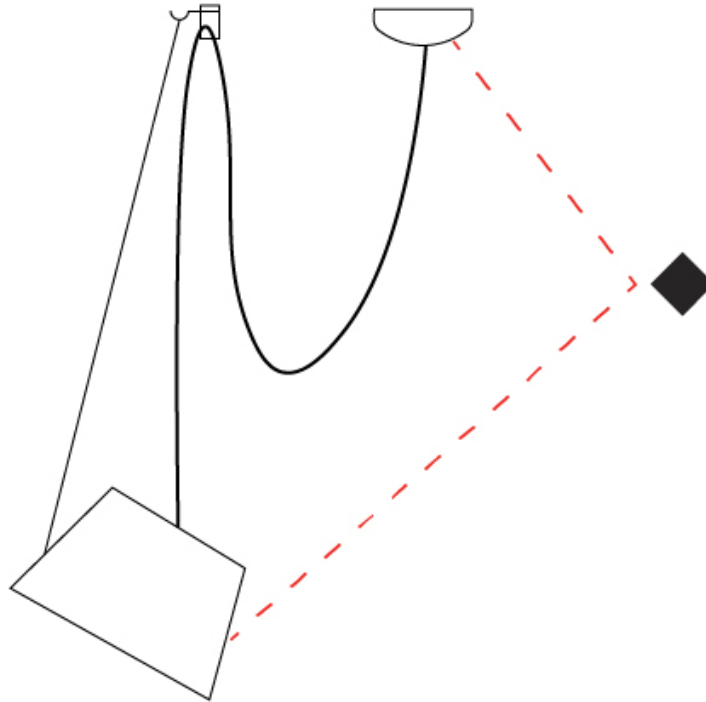

D111038-

PROJECT	_____
TYPE	_____
SPECIFIER	_____
QUANTITY	_____
DATE	_____

D