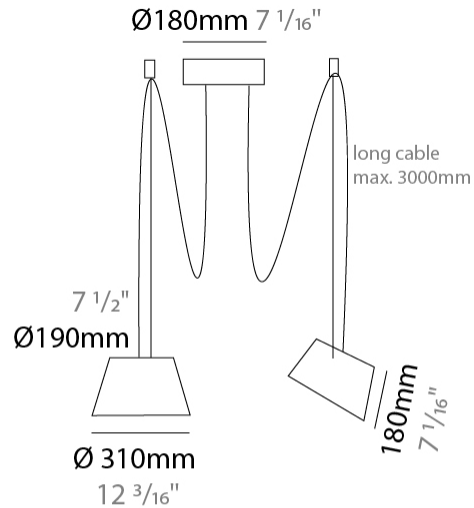

SENTO SUSPENSION

D111040-

base number Finish
Options

PROJECT
TYPE
SPECIFIER
QUANTITY
DATE

1. To build a product code in our configurator select the specify button on the base model # product page
2. To build a manual product code on this datasheet choose from the options listed below in blue font and add the suffix to the base model #

GENERAL

Series: Sento
Partner: Ole
Division: Design
Installation: Suspension
Product Type: Pendant
Mounting Location: Ceiling
Light Distribution: Direct

PHYSICAL

Shape: Bell
Diameter (mm): 310
Diameter (in): 12 ³/₁₆"
Height (mm): 180
Height (in): 7 ¹/₁₆"
Max. Overall Height (mm): 3180
Max. Overall Height (in): 125 ³/₁₆"
Weight (kg): 1.8
Weight (lbs): 4
Diffuser:rylic - Satin
Fixture Finish: WHI / BLK
Fixture Material: Metal
Cable Details: 3000mm Cable

ELECTRICAL

Number of Lamps: 2
Lamp Type: LED Retrofit
Lamp Shape: A19
Bulb Included: Bulb Not Included
Max. Wattage Per Lamp (W): 7
Lamp Base: E26
Input Voltage (V): 120
Upon Request: 277Vac / GU24

LED

OPTICAL

Adjustability: Tilting

RATINGS AND CERTIFICATIONS

Certified By: Certified for North American Standards
IP rating: IP20