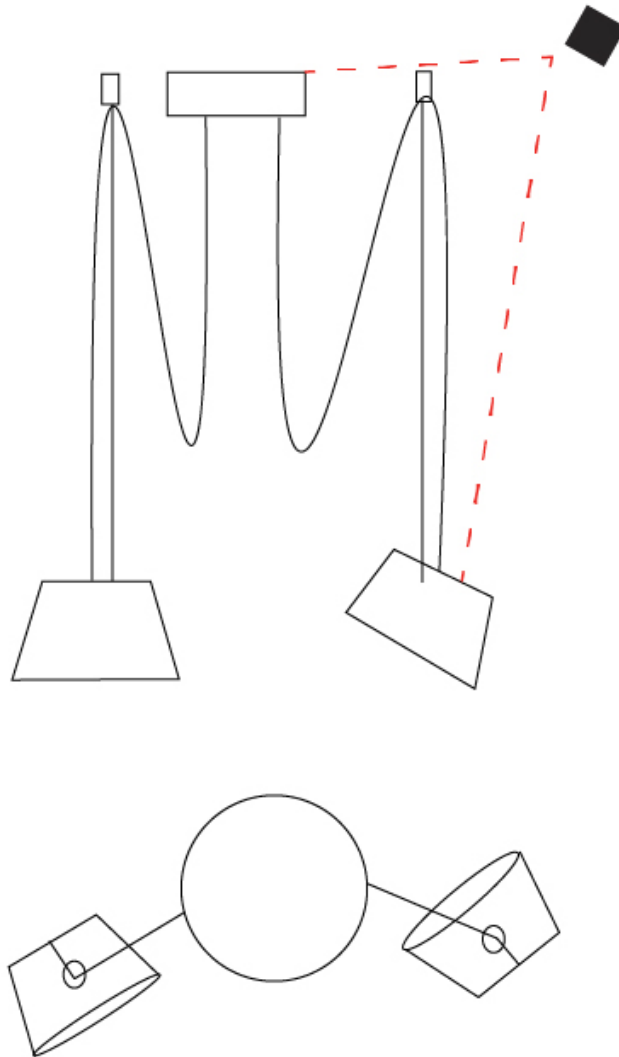

D111031-

PROJECT	_____
TYPE	_____
SPECIFIER	_____
QUANTITY	_____
DATE	_____

D