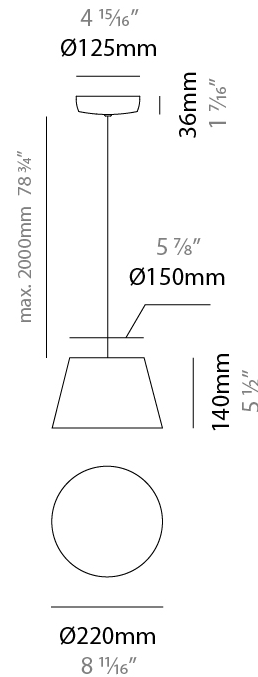

SENTO SUSPENSION

D111028-

base number   Finish
(Triangle)

1. To build a product code in our configurator select the specify button on the base model # product page
2. To build a manual product code on this datasheet choose from the options listed below in blue font and add the suffix to the base model #

GENERAL

Series: Sento
Brand: Ole
Division: Design
Mounting Type: Suspension
Mounting Location: Ceiling
Subcategory: Pendant

PHYSICAL

Shape: Bell
Diameter (mm): 220
Diameter (in): 8 15/16
Height (mm): 140
Height (in): 5 1/2
Max. Overall Height (mm): 2140
Max. Overall Height (in): 84 1/4
Light Distribution: Direct
Weight (kg): 1.2
Weight (lbs): 2.6
Diffuser: Arylic - Satin
[Fixture Finish: WHI / MBK / BEI / MSA / OGR / MWH](#)
Fixture Material: Metal
Cable Details: 2000mm Cable

ELECTRICAL

Number of Lamps: 1
Lamp Type: LED Retrofit
Lamp Shape: MR16
Bulb Included: Bulb Not Included
Max. Wattage Per Lamp (W): 7
Lamp Base: GU10
Input Voltage (V): 120

LED

OPTICAL

RATINGS AND CERTIFICATIONS

Certified By: Certified for North American Standards
IP rating: IP20

PROJECT	_____
TYPE	_____
SPECIFIER	_____
QUANTITY	_____
DATE	_____