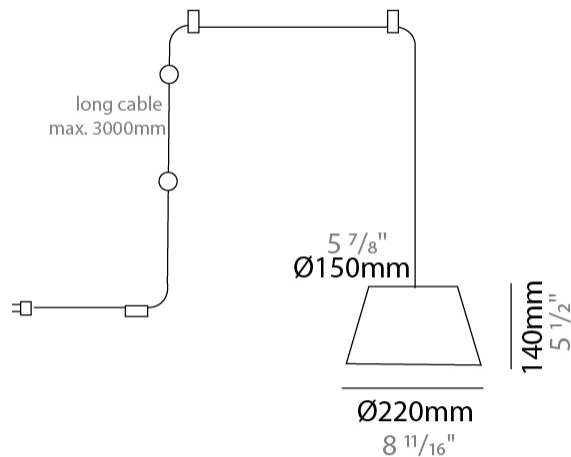

PROJECT	_____
TYPE	_____
SPECIFIER	_____
QUANTITY	_____
DATE	_____

SENTO SUSPENSION

D111030-

base number   Finish
(Triangle)

1. To build a product code in our configurator select the specify button on the base model # product page
2. To build a manual product code on this datasheet choose from the options listed below in blue font and add the suffix to the base model #

GENERAL

Series: Sento _____
Brand: Ole _____
Division: Design _____
Mounting Type: Suspension _____
Mounting Location: Ceiling _____
Subcategory: Pendant _____

PHYSICAL

Shape: Bell _____
Diameter (mm): 220 _____
Diameter (in): 8 ¹¹/₁₆ _____
Height (mm): 140 _____
Height (in): 5 ¹/₂ _____
Max. Overall Height (mm): 3140 _____
Max. Overall Height (in): 123 ⁵/₈ _____
Light Distribution: Direct _____
Weight (kg): 1.2 _____
Weight (lbs): 2.6 _____
Diffuser:rylic - Satin _____
[Fixture Finish: WHI / MBK / BEI / MSA / OGR / MWH](#) _____
Fixture Material: Metal _____
Cable Details: 3000mm Cable _____

ELECTRICAL

Number of Lamps: 1 _____
Lamp Type: LED Retrofit _____
Lamp Shape: MR16 _____
Bulb Included: Bulb Not Included _____
Max. Wattage Per Lamp (W): 7 _____
Lamp Base: GU10 _____
Input Voltage (V): 120 _____

LED

OPTICAL

Adjustability: Fixed _____

RATINGS AND CERTIFICATIONS

Certified By: Certified for North American Standards _____
IP rating: IP20 _____