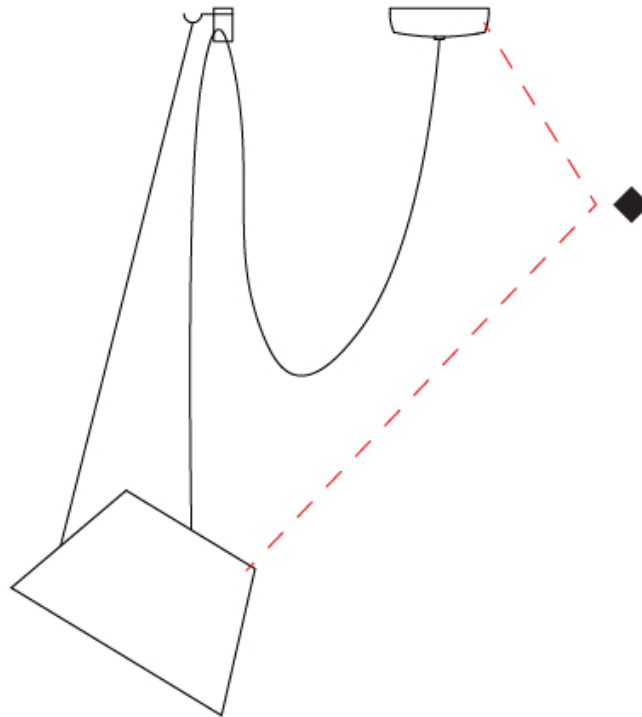

D111038-

PROJECT

TYPE

SPECIFIER

QUANTITY

DATE

D