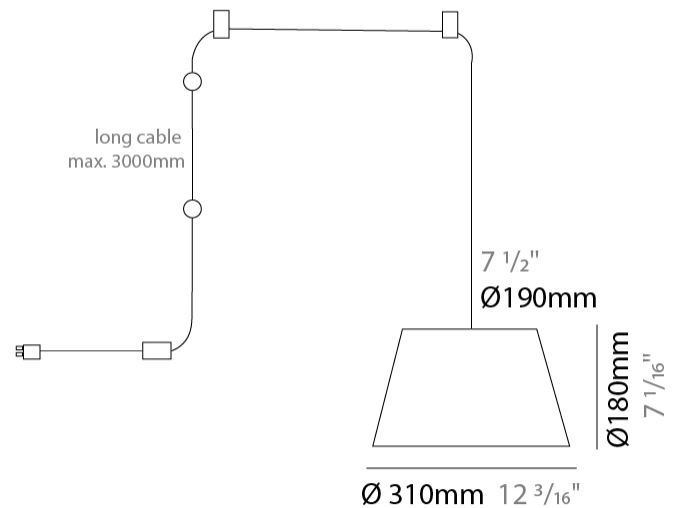

PROJECT	_____
TYPE	_____
SPECIFIER	_____
QUANTITY	_____
DATE	_____

SENTO SUSPENSION

D111039-

base number   Finish
(Triangle)

1. To build a product code in our configurator select the specify button on the base model # product page
2. To build a manual product code on this datasheet choose from the options listed below in blue font and add the suffix to the base model #

GENERAL

Series: Sento
Brand: Ole
Division: Design
Mounting Type: Suspension
Mounting Location: Ceiling
Subcategory: Pendant

PHYSICAL

Shape: Bell
Diameter (mm): 310
Diameter (in): 12 3/16
Height (mm): 180
Height (in): 7 1/16
Max. Overall Height (mm): 3180
Max. Overall Height (in): 125 3/16
Light Distribution: Direct
Weight (kg): 1.3
Weight (lbs): 2.9
Diffuser: Arylic - Satin
Fixture Finish: WHI / MBK / BEI / MSA / GRN
Fixture Material: Metal
Cable Details: 3000mm Cable

ELECTRICAL

Number of Lamps: 1
Lamp Type: LED Retrofit
Lamp Shape: A19
Bulb Included: Bulb Not Included
Max. Wattage Per Lamp (W): 7
Lamp Base: E26
Input Voltage (V): 120
Upon Request: 277Vac / GU24

LED

OPTICAL

Adjustability: Fixed

RATINGS AND CERTIFICATIONS

Certified By: Certified for North American Standards
IP rating: IP20