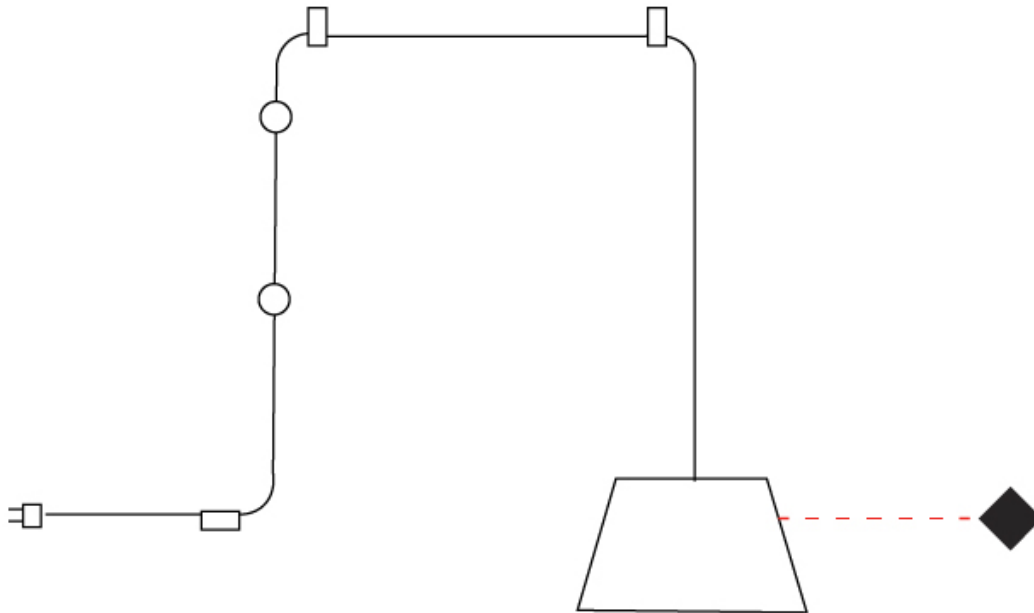

D111030-

PROJECT _____

TYPE _____

SPECIFIER _____

QUANTITY _____

DATE _____

D