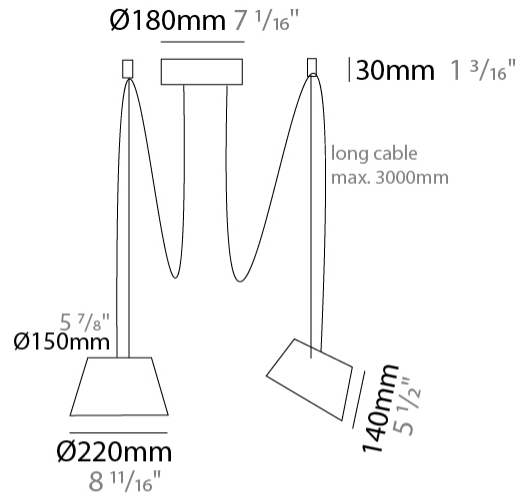

SENTO SUSPENSION

D111031-

base number   Finish
Options

PROJECT _____
TYPE _____
SPECIFIER _____
QUANTITY _____
DATE _____

1. To build a product code in our configurator select the specify button on the base model # product page
2. To build a manual product code on this datasheet choose from the options listed below in blue font and add the suffix to the base model #

GENERAL

Series: Sento
Brand: Ole
Division: Design
Mounting Type: Suspension
Mounting Location: Ceiling
Subcategory: Pendant

PHYSICAL

Shape: Bell
Diameter (mm): 220
Diameter (in): 8 11/16
Height (mm): 140
Height (in): 5 1/2
Max. Overall Height (mm): 3140
Max. Overall Height (in): 123 5/8
Light Distribution: Direct
Weight (kg): 1.8
Weight (lbs): 3.6
Diffuser: Arylic - Satin
[Fixture Finish: WHi / MBK / MWH](#)
Fixture Material: Metal
Cable Details: 3000mm Cable

ELECTRICAL

Number of Lamps: 2
Lamp Type: LED Retrofit
Lamp Shape: MR16
Bulb Included: Bulb Not Included
Max. Wattage Per Lamp (W): 7
Lamp Base: GU10
Input Voltage (V): 120

LED

OPTICAL

Adjustability: Tilting

RATINGS AND CERTIFICATIONS

Certified By: Certified for North American Standards
IP rating: IP20