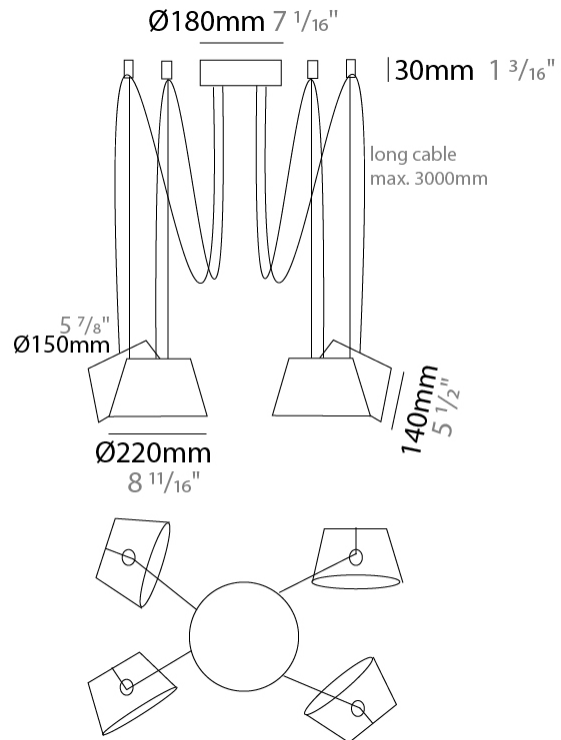

PROJECT _____
TYPE _____
SPECIFIER _____
QUANTITY _____
DATE _____

SENTO SUSPENSION

D111033-

base number   Finish
Options

1. To build a product code in our configurator select the specify button on the base model # product page
2. To build a manual product code on this datasheet choose from the options listed below in blue font and add the suffix to the base model #

GENERAL

Series: Sento
Brand: Ole
Division: Design
Mounting Type: Suspension
Mounting Location: Ceiling
Subcategory: Pendant

PHYSICAL

Shape: Bell
Diameter (mm): 220
Diameter (in): 8 11/16
Height (mm): 140
Height (in): 5 1/2
Max. Overall Height (mm): 3140
Max. Overall Height (in): 123 5/8
Light Distribution: Direct
Weight (kg): 3
Weight (lbs): 6.6
Diffuser: Arylic - Satin
Fixture Finish: WHi / MBK / MWH
Fixture Material: Metal
Cable Details: 3000mm Cable

ELECTRICAL

Number of Lamps: 4
Lamp Type: LED Retrofit
Lamp Shape: MR16
Bulb Included: Bulb Not Included
Max. Wattage Per Lamp (W): 7
Lamp Base: GU10
Input Voltage (V): 120

LED

OPTICAL

Adjustability: Tilting

RATINGS AND CERTIFICATIONS

Certified By: Certified for North American Standards
IP rating: IP20