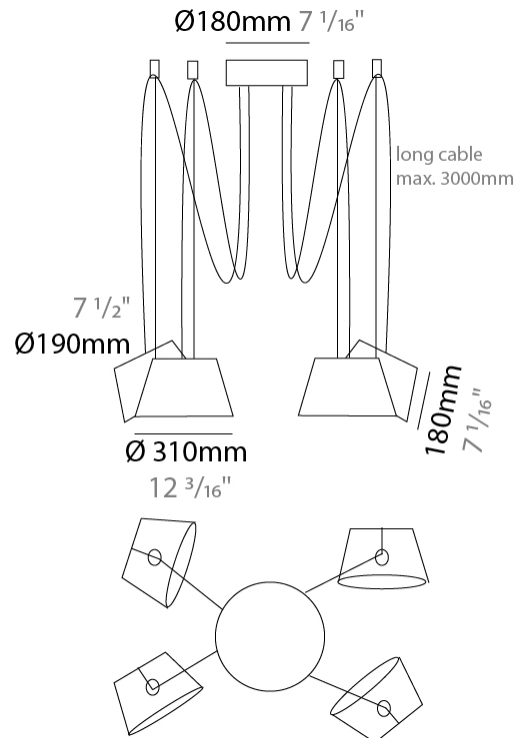

PROJECT _____
TYPE _____
SPECIFIER _____
QUANTITY _____
DATE _____

SENTO SUSPENSION

D111042-

base number _____
Finish _____
Options _____

1. To build a product code in our configurator select the specify button on the base model # product page
2. To build a manual product code on this datasheet choose from the options listed below in blue font and add the suffix to the base model #

GENERAL

Series: Sento _____
Brand: Ole _____
Division: Design _____
Mounting Type: Suspension _____
Mounting Location: Ceiling _____
Subcategory: Pendant _____

PHYSICAL

Shape: Bell _____
Diameter (mm): 310 _____
Diameter (in): 12 ³/₁₆ _____
Height (mm): 180 _____
Height (in): 7 ¹/₁₆ _____
Max. Overall Height (mm): 3180 _____
Max. Overall Height (in): 125 ³/₁₆ _____
Light Distribution: Direct _____
Weight (kg): 2.9 _____
Weight (lbs): 6.4 _____
Diffuser: Arylic - Satin _____
Fixture Finish: [WHi / MBK / MWH](#) _____
Fixture Material: Metal _____
Cable Details: 3000mm Cable _____

ELECTRICAL

Number of Lamps: 4 _____
Lamp Type: LED Retrofit _____
Bulb Included: Bulb Not Included _____
Max. Wattage Per Lamp (W): 7 _____
Lamp Base: E26 _____
Input Voltage (V): 120 _____

LED

OPTICAL

Adjustability: Tilting _____

RATINGS AND CERTIFICATIONS

Certified By: Certified for North American Standards _____
IP rating: IP20 _____