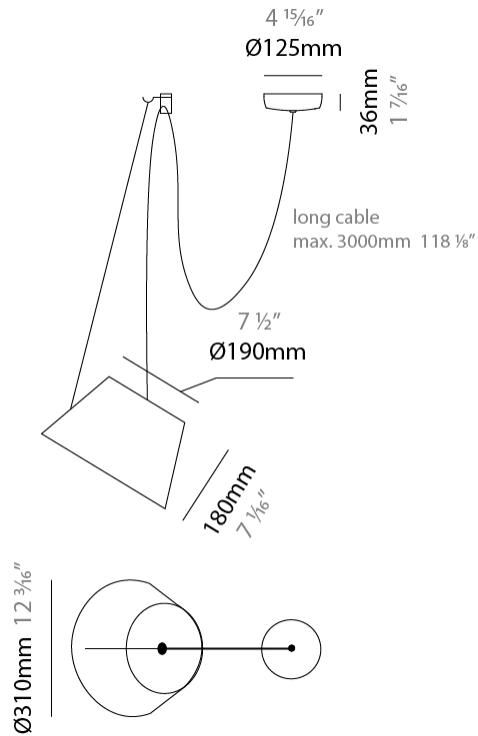

PROJECT	_____
TYPE	_____
SPECIFIER	_____
QUANTITY	_____
DATE	_____

SENTO SUSPENSION

D111038-

base number   Finish
Options

1. To build a product code in our configurator select the specify button on the base model # product page
2. To build a manual product code on this datasheet choose from the options listed below in blue font and add the suffix to the base model #

GENERAL

Series: Sento _____
Brand: Ole _____
Division: Design _____
Mounting Type: Suspension _____
Mounting Location: Ceiling _____
Subcategory: Pendant _____

PHYSICAL

Shape: Bell _____
Diameter (mm): 310 _____
Diameter (in): 12 ³/₁₆ _____
Height (mm): 180 _____
Height (in): 7 ¹/₁₆ _____
Max. Overall Height (mm): 3180 _____
Max. Overall Height (in): 125 ³/₁₆ _____
Light Distribution: Direct _____
Weight (kg): 1.3 _____
Weight (lbs): 2.9 _____
Diffuser:rylic - Satin _____
Fixture Finish: [WHi](#) / [MBK](#) / [MWH](#) _____
Fixture Material: Metal _____
Cable Details: 2000mm Cable _____

ELECTRICAL

Number of Lamps: 1 _____
Lamp Type: LED Retrofit _____
Lamp Shape: A19 _____
Bulb Included: Bulb Not Included _____
Max. Wattage Per Lamp (W): 7 _____
Lamp Base: E26 _____
Input Voltage (V): 120 _____
Upon Request: 277Vac / GU24 _____

LED

OPTICAL

Adjustability: Tilting _____

RATINGS AND CERTIFICATIONS

Certified By: Certified for North American Standards _____
IP rating: IP20 _____