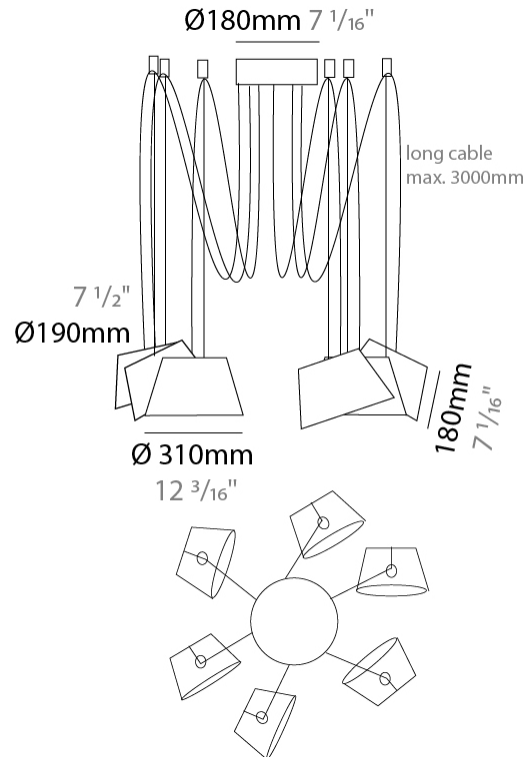

PROJECT _____
TYPE _____
SPECIFIER _____
QUANTITY _____
DATE _____

SENTO SUSPENSION

D111044-

base number   Finish
Options

1. To build a product code in our configurator select the specify button on the base model # product page
2. To build a manual product code on this datasheet choose from the options listed below in blue font and add the suffix to the base model #

GENERAL

Series: Sento
Brand: Ole
Division: Design
Mounting Type: Suspension
Mounting Location: Ceiling
Subcategory: Pendant

PHYSICAL

Shape: Bell
Diameter (mm): 310
Diameter (in): 12 3/16
Height (mm): 180
Height (in): 7 1/16
Max. Overall Height (mm): 3180
Max. Overall Height (in): 125 3/16
Light Distribution: Direct
Weight (kg): 4.5
Weight (lbs): 9.9
Diffuser: Arylic - Satin
Fixture Finish: WHI / MBK / MWH
Fixture Material: Metal
Cable Details: 3000mm Cable

ELECTRICAL

Number of Lamps: 6
Lamp Type: LED Retrofit
Lamp Shape: A19
Bulb Included: Bulb Not Included
Max. Wattage Per Lamp (W): 7
Lamp Base: E26
Input Voltage (V): 120
Upon Request: 277Vac / GU24

LED

OPTICAL

Adjustability: Tilting

RATINGS AND CERTIFICATIONS

Certified By: Certified for North American Standards
IP rating: IP20