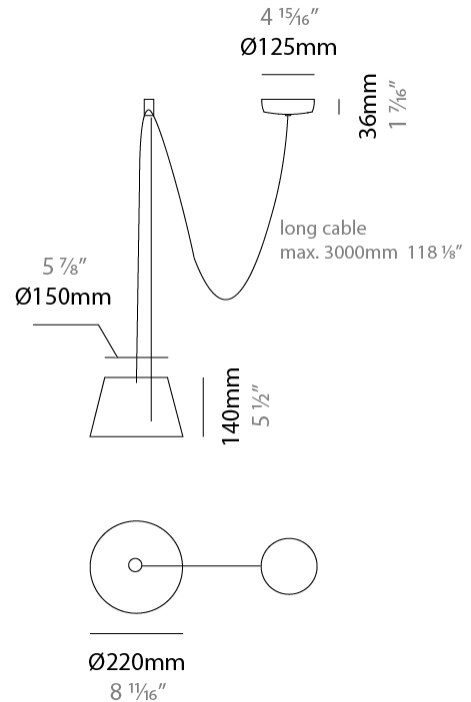

SENTO SUSPENSION

D111029-

base number Finish
Options

1. To build a product code in our configurator select the specify button on the base model # product page
2. To build a manual product code on this datasheet choose from the options listed below in blue font and add the suffix to the base model #

GENERAL

Series: Sento
Brand: Ole
Division: Design
Mounting Type: Suspension
Mounting Location: Ceiling
Subcategory: Pendant

PHYSICAL

Shape: Bell
Diameter (mm): 220
Diameter (in): 8 ¹¹/₁₆
Height (mm): 140
Height (in): 5 ¹/₂
Max. Overall Height (mm): 3140
Max. Overall Height (in): 123 ⁵/₈
Light Distribution: Direct
Weight (kg): 1.2
Weight (lbs): 2.6
Diffuser:rylic - Satin
[Fixture Finish: WHi / MBK / MWH](#)
Fixture Material: Metal
Cable Details: 2000mm Cable

ELECTRICAL

Number of Lamps: 1
Lamp Type: LED Retrofit
Lamp Shape: MR16
Bulb Included: Bulb Not Included
Max. Wattage Per Lamp (W): 7
Lamp Base: GU10
Input Voltage (V): 120

LED

OPTICAL

Adjustability: Tilting

RATINGS AND CERTIFICATIONS

Certified By: Certified for North American Standards
IP rating: IP20

PROJECT
TYPE
SPECIFIER
QUANTITY
DATE