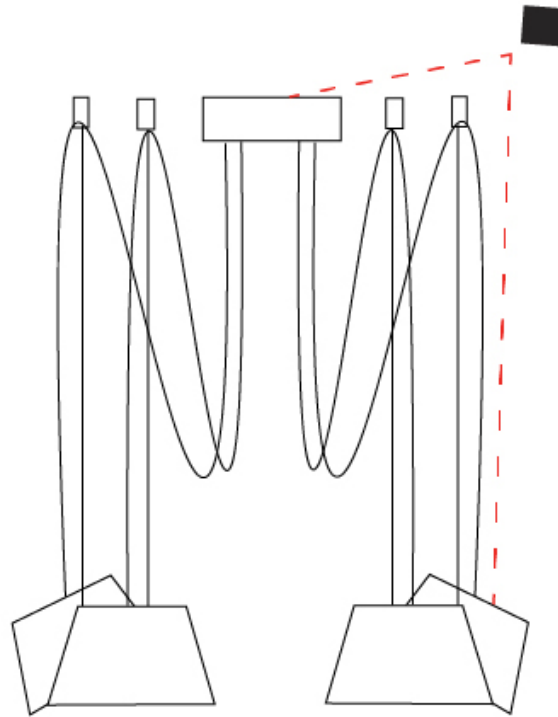

D111042-

PROJECT
TYPE
SPECIFIER
QUANTITY
DATE

D