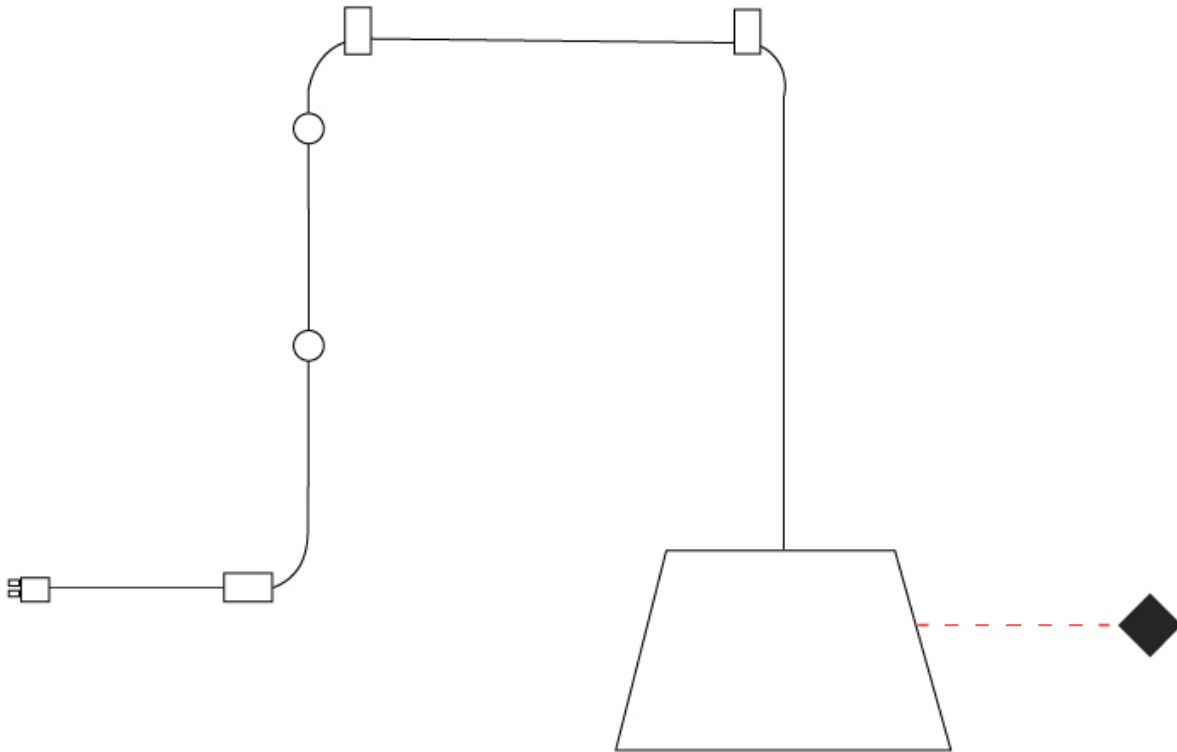

D111039-

PROJECT	_____
TYPE	_____
SPECIFIER	_____
QUANTITY	_____
DATE	_____

D