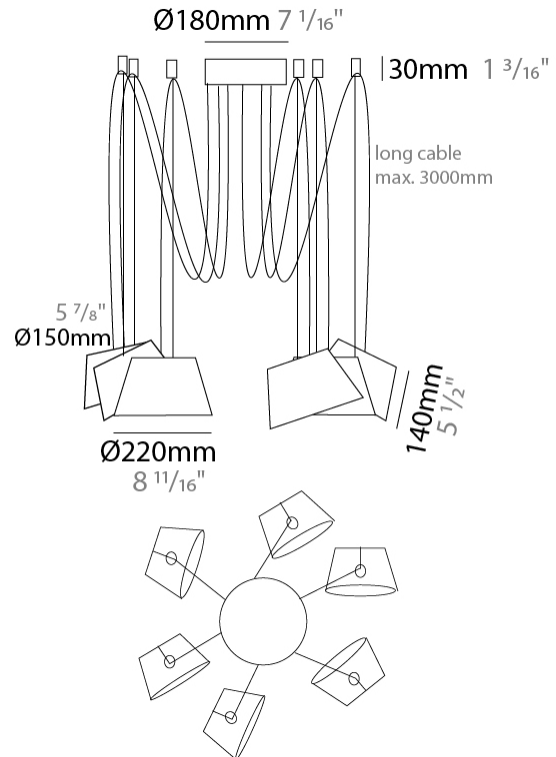

PROJECT	_____
TYPE	_____
SPECIFIER	_____
QUANTITY	_____
DATE	_____

SENTO SUSPENSION

D111035-

base number   Finish
Options

1. To build a product code in our configurator select the specify button on the base model # product page
2. To build a manual product code on this datasheet choose from the options listed below in blue font and add the suffix to the base model #

GENERAL

Series: Sento _____
Brand: Ole _____
Division: Design _____
Mounting Type: Suspension _____
Mounting Location: Ceiling _____
Subcategory: Pendant _____

PHYSICAL

Shape: Bell _____
Diameter (mm): 220 _____
Diameter (in): 8 11/16 _____
Height (mm): 140 _____
Height (in): 5 1/2 _____
Max. Overall Height (mm): 3140 _____
Max. Overall Height (in): 123 5/8 _____
Light Distribution: Direct _____
Weight (kg): 4.5 _____
Weight (lbs): 9.9 _____
Diffuser:rylic - Satin _____
Fixture Finish: [WHI / MBK / MWH](#) _____
Fixture Material: Metal _____
Cable Details: 3000mm Cable _____

ELECTRICAL

Number of Lamps: 6 _____
Lamp Type: LED Retrofit _____
Lamp Shape: MR16 _____
Bulb Included: Bulb Not Included _____
Max. Wattage Per Lamp (W): 7 _____
Lamp Base: GU10 _____
Input Voltage (V): 120 _____

LED

OPTICAL

Adjustability: Tilting _____

RATINGS AND CERTIFICATIONS

Certified By: Certified for North American Standards _____
IP rating: IP20 _____