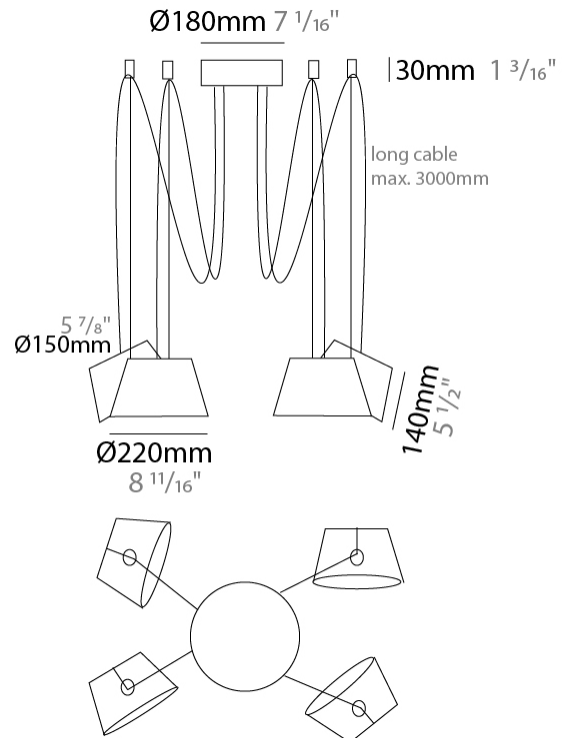

SENTO SUSPENSION

D111033-

base number _____
Finish _____
Options _____

1. To build a product code in our configurator select the specify button on the base model # product page
2. To build a manual product code on this datasheet choose from the options listed below in blue font and add the suffix to the base model #

GENERAL

Series: Sento _____
Brand: Ole _____
Division: Design _____
Mounting Type: Suspension _____
Mounting Location: Ceiling _____
Subcategory: Pendant _____

PHYSICAL

Shape: Bell _____
Diameter (mm): 220 _____
Diameter (in): 8 ¹¹/₁₆ _____
Height (mm): 140 _____
Height (in): 5 ¹/₂ _____
Max. Overall Height (mm): 3140 _____
Max. Overall Height (in): 123 ⁵/₈ _____
Light Distribution: Direct _____
Weight (kg): 3 _____
Weight (lbs): 6.6 _____
Diffuser:rylic - Satin _____
Fixture Finish: [WHi / MBK / MWH](#) _____
Fixture Material: Metal _____
Cable Details: 3000mm Cable _____

ELECTRICAL

Number of Lamps: 4 _____
Lamp Type: LED Retrofit _____
Lamp Shape: MR16 _____
Bulb Included: Bulb Not Included _____
Max. Wattage Per Lamp (W): 7 _____
Lamp Base: GU10 _____
Input Voltage (V): 120 _____

LED

OPTICAL

Adjustability: Tilting _____

RATINGS AND CERTIFICATIONS

Certified By: Certified for North American Standards _____
IP rating: IP20 _____