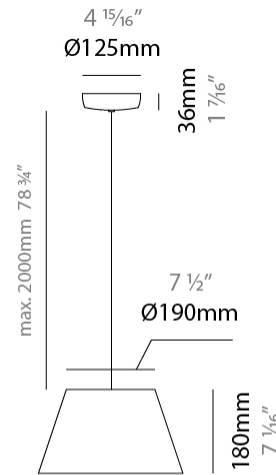

PROJECT	_____
TYPE	_____
SPECIFIER	_____
QUANTITY	_____
DATE	_____

SENTO SUSPENSION

D111037-

base number   Finish
(Triangle)

1. To build a product code in our configurator select the specify button on the base model # product page
2. To build a manual product code on this datasheet choose from the options listed below in blue font and add the suffix to the base model #

GENERAL

Series: Sento
Brand: Ole
Division: Design
Mounting Type: Suspension
Mounting Location: Ceiling
Subcategory: Pendant

PHYSICAL

Shape: Bell
Diameter (mm): 310
Diameter (in): 12 3/16
Height (mm): 180
Height (in): 7 1/16
Max. Overall Height (mm): 2180
Max. Overall Height (in): 85 13/16
Light Distribution: Direct
Weight (kg): 1.3
Weight (lbs): 2.9
Diffuser: Arylic - Satin
Fixture Finish: WHI / MBK / BEI / MSA / OGR / MWH
Fixture Material: Metal
Cable Details: 2000mm Cable

ELECTRICAL

Number of Lamps: 1
Lamp Type: LED Retrofit
Lamp Shape: A19
Bulb Included: Bulb Not Included
Max. Wattage Per Lamp (W): 15
Lamp Base: E26
Input Voltage (V): 120
Upon Request: 277Vac / GU24

LED

OPTICAL

RATINGS AND CERTIFICATIONS

Certified By: Certified for North American Standards
IP rating: IP20