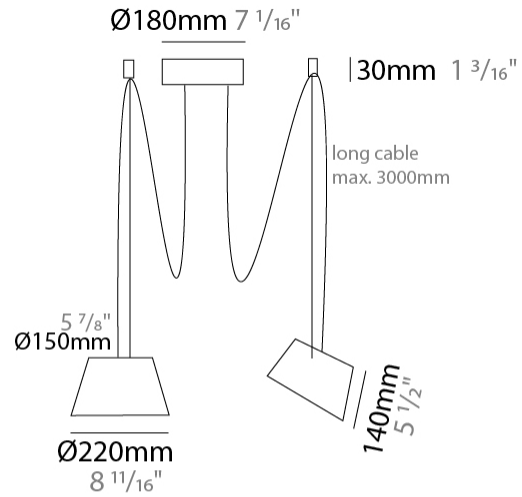

SENTO SUSPENSION

D111031-

base number Finish
Options

PROJECT	_____
TYPE	_____
SPECIFIER	_____
QUANTITY	_____
DATE	_____

1. To build a product code in our configurator select the specify button on the base model # product page
2. To build a manual product code on this datasheet choose from the options listed below in blue font and add the suffix to the base model #

GENERAL

Series: Sento
Brand: Ole
Division: Design
Mounting Type: Suspension
Mounting Location: Ceiling
Subcategory: Pendant

PHYSICAL

Shape: Bell
Diameter (mm): 220
Diameter (in): 8 ¹¹/₁₆
Height (mm): 140
Height (in): 5 ¹/₂
Max. Overall Height (mm): 3140
Max. Overall Height (in): 123 ⁵/₈
Light Distribution: Direct
Weight (kg): 1.8
Weight (lbs): 3.6
Diffuser:rylic - Satin
Fixture Finish: [WHI / MBK / MWH](#)
Fixture Material: Metal
Cable Details: 3000mm Cable

ELECTRICAL

Number of Lamps: 2
Lamp Type: LED Retrofit
Lamp Shape: MR16
Bulb Included: Bulb Not Included
Max. Wattage Per Lamp (W): 7
Lamp Base: GU10
Input Voltage (V): 120

LED

OPTICAL

Adjustability: Tilting

RATINGS AND CERTIFICATIONS

Certified By: Certified for North American Standards
IP rating: IP20