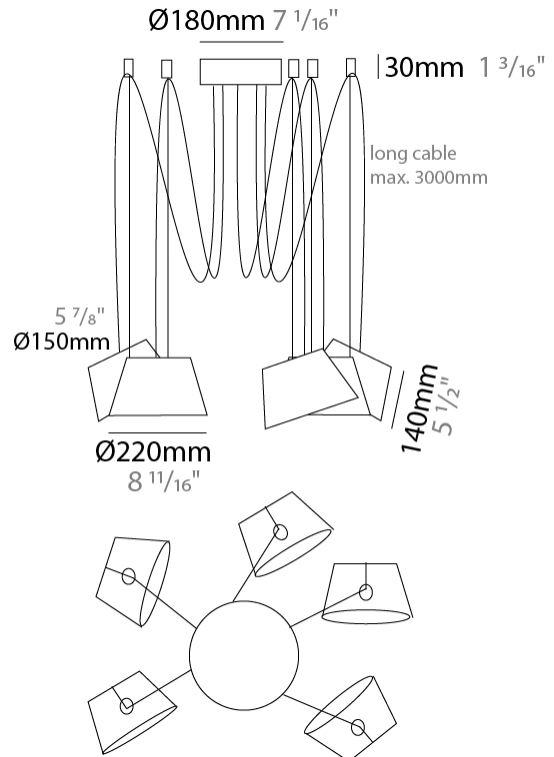

PROJECT _____
TYPE _____
SPECIFIER _____
QUANTITY _____
DATE _____

SENTO SUSPENSION

D111034-

base number   Finish
Options

1. To build a product code in our configurator select the specify button on the base model # product page
2. To build a manual product code on this datasheet choose from the options listed below in blue font and add the suffix to the base model #

GENERAL

Series: Sento _____
Brand: Ole _____
Division: Design _____
Mounting Type: Suspension _____
Mounting Location: Ceiling _____
Subcategory: Pendant _____

PHYSICAL

Shape: Bell _____
Diameter (mm): 220 _____
Diameter (in): 8 ¹¹/₁₆ _____
Height (mm): 140 _____
Height (in): 5 ¹/₂ _____
Max. Overall Height (mm): 3140 _____
Max. Overall Height (in): 123 ⁵/₈ _____
Light Distribution: Direct _____
Weight (kg): 3.6 _____
Weight (lbs): 7.9 _____
Diffuser:rylic - Satin _____
Fixture Finish: [WHi / MBK / MWH](#) _____
Fixture Material: Metal _____
Cable Details: 3000mm Cable _____

ELECTRICAL

Number of Lamps: 5 _____
Lamp Type: LED Retrofit _____
Lamp Shape: MR16 _____
Bulb Included: Bulb Not Included _____
Max. Wattage Per Lamp (W): 7 _____
Lamp Base: GU10 _____
Input Voltage (V): 120 _____

LED

OPTICAL

Adjustability: Tilting _____

RATINGS AND CERTIFICATIONS

Certified By: Certified for North American Standards _____
IP rating: IP20 _____