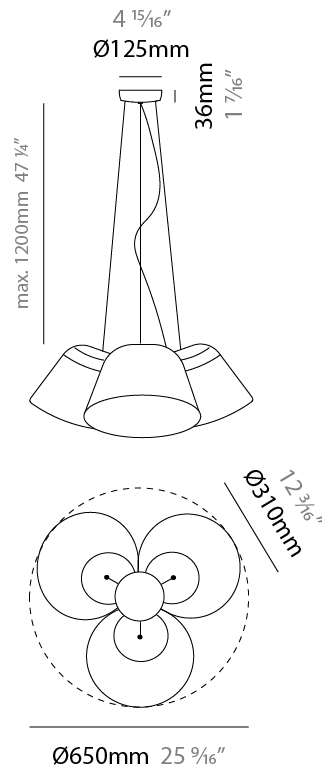

SENTO SUSPENSION

D111045-

base number   Finish (Diamond)   Finish (Triangle)

1. To build a product code in our configurator select the specify button on the base model # product page
2. To build a manual product code on this datasheet choose from the options listed below in blue font and add the suffix to the base model #

GENERAL

Series: Sento
Brand: Ole
Division: Design
Mounting Type: Suspension
Mounting Location: Ceiling
Subcategory: Pendant

PHYSICAL

Shape: Bell
Diameter (mm): 310
Diameter (in): 25 ⁹/₁₆
Height (mm): 180
Height (in): 7 ¹/₁₆
Max. Overall Height (mm): 1416
Max. Overall Height (in): 55 ³/₄
Light Distribution: Direct
Weight (kg): 4.7
Weight (lbs): 10.3
Diffuser:rylic - Satin
Fixture Finish: WHI / MBK / BEI/ MSA / OGR / MWH
Holder Finish: WHI / MBK
Fixture Material: Metal
Cable Details: 3000mm Cable

ELECTRICAL

Number of Lamps: 3
Lamp Type: LED Retrofit
Lamp Shape: A19
Bulb Included: Bulb Not Included
Max. Wattage Per Lamp (W): 7
Lamp Base: E26
Input Voltage (V): 120
Upon Request: 277Vac / GU24

LED

OPTICAL

Adjustability: Tilting

RATINGS AND CERTIFICATIONS

Certified By: Certified for North American Standards
IP rating: IP20

PROJECT
TYPE
SPECIFIER
QUANTITY
DATE