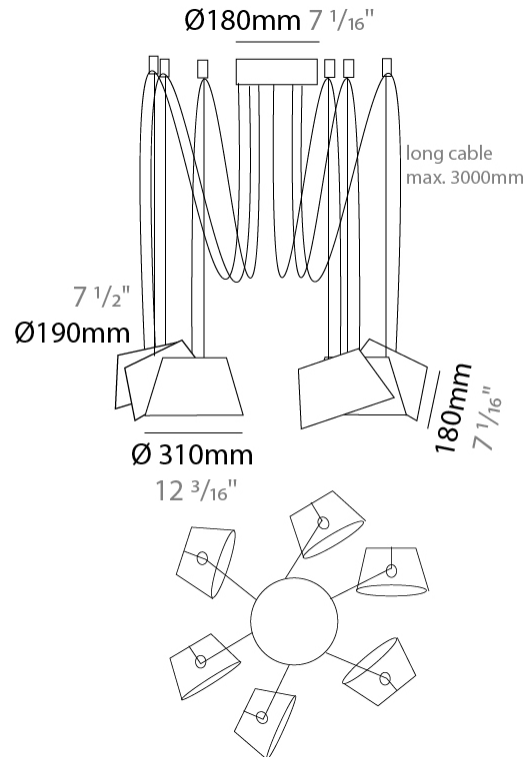

PROJECT	_____
TYPE	_____
SPECIFIER	_____
QUANTITY	_____
DATE	_____

SENTO SUSPENSION

D111044-

base number Finish
Options

1. To build a product code in our configurator select the specify button on the base model # product page
2. To build a manual product code on this datasheet choose from the options listed below in blue font and add the suffix to the base model #

GENERAL

Series: Sento
Brand: Ole
Division: Design
Mounting Type: Suspension
Mounting Location: Ceiling
Subcategory: Pendant

PHYSICAL

Shape: Bell
Diameter (mm): 310
Diameter (in): 12 ³/₁₆"
Height (mm): 180
Height (in): 7 ¹/₁₆"
Max. Overall Height (mm): 3180
Max. Overall Height (in): 125 ³/₁₆"
Light Distribution: Direct
Weight (kg): 4.5
Weight (lbs): 9.9
Diffuser:rylic - Satin
Fixture Finish: [WHI / MBK / MWH](#)
Fixture Material: Metal
Cable Details: 3000mm Cable

ELECTRICAL

Number of Lamps: 6
Lamp Type: LED Retrofit
Lamp Shape: A19
Bulb Included: Bulb Not Included
Max. Wattage Per Lamp (W): 7
Lamp Base: E26
Input Voltage (V): 120
Upon Request: 277Vac / GU24

LED

OPTICAL

Adjustability: Tilting

RATINGS AND CERTIFICATIONS

Certified By: Certified for North American Standards
IP rating: IP20