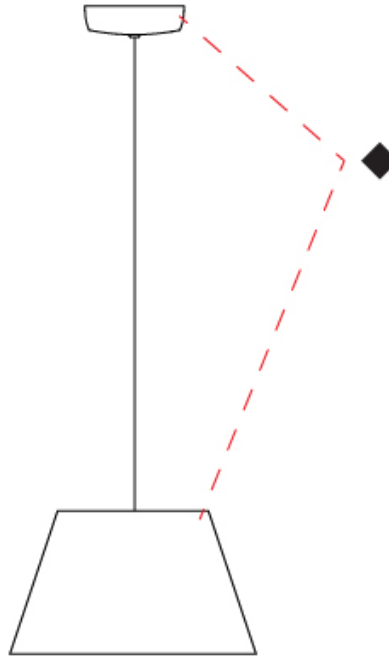

D111037-

PROJECT

TYPE

SPECIFIER

QUANTITY

DATE

D