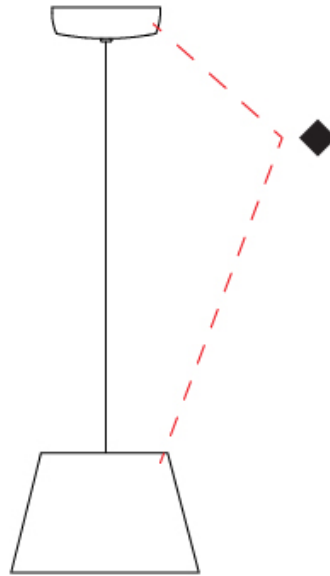

SENTO SUSPENSION

D111028-

PROJECT

TYPE

SPECIFIER

QUANTITY

DATE

D