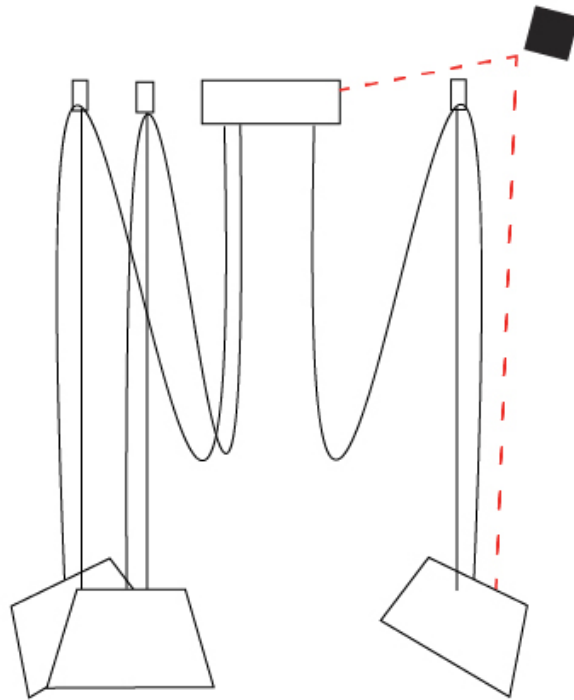

D111032-

PROJECT	_____
TYPE	_____
SPECIFIER	_____
QUANTITY	_____
DATE	_____

D