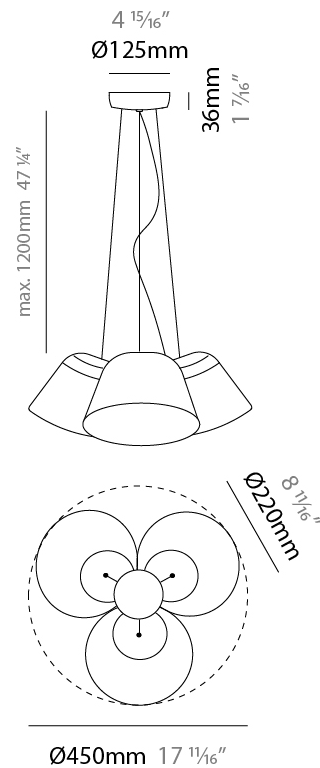

SENTO SUSPENSION

D111036-

base number   Finish (Diamond)   Finish (Triangle)

1. To build a product code in our configurator select the specify button on the base model # product page
2. To build a manual product code on this datasheet choose from the options listed below in blue font and add the suffix to the base model #

GENERAL

Series: Sento
Brand: Ole
Division: Design
Mounting Type: Suspension
Mounting Location: Ceiling
Subcategory: Pendant

PHYSICAL

Shape: Bell
Diameter (mm): 220
Diameter (in): 8 ¹¹/₁₆
Height (mm): 140
Height (in): 5 ¹/₂
Max. Overall Height (mm): 1340
Max. Overall Height (in): 52 ³/₄
Light Distribution: Direct
Weight (kg): 3.7
Weight (lbs): 8.1
Diffuser:rylic - Satin
Fixture Finish: WHI / MBK / BEI/ MSA / OGR / MWH
Holder Finish: WHI / MBK
Fixture Material: Metal
Cable Details: 3000mm Cable

ELECTRICAL

Number of Lamps: 3
Lamp Type: LED Retrofit
Lamp Shape: MR16
Bulb Included: Bulb Not Included
Max. Wattage Per Lamp (W): 7
Lamp Base: GU10
Input Voltage (V): 120

LED

OPTICAL

Adjustability: Tilting

RATINGS AND CERTIFICATIONS

Certified By: Certified for North American Standards
IP rating: IP20

PROJECT
TYPE
SPECIFIER
QUANTITY
DATE