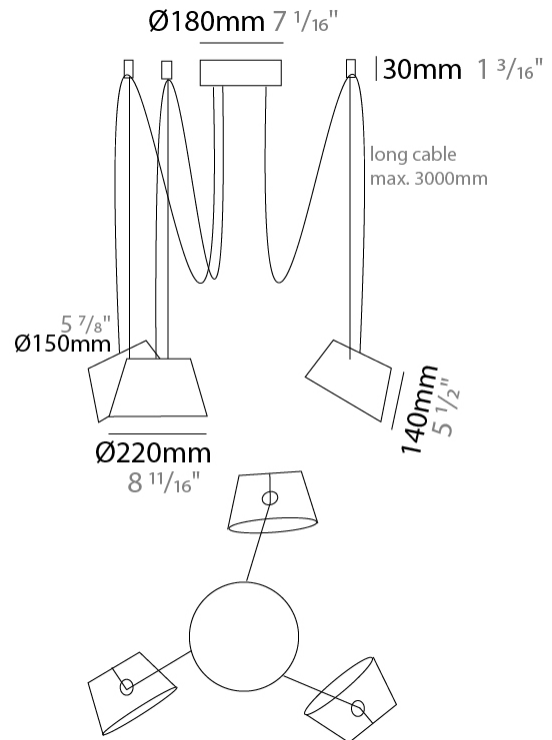

PROJECT _____
TYPE _____
SPECIFIER _____
QUANTITY _____
DATE _____

SENTO SUSPENSION

D111032-

base number _____
Finish _____
Options _____

1. To build a product code in our configurator select the specify button on the base model # product page
2. To build a manual product code on this datasheet choose from the options listed below in blue font and add the suffix to the base model #

GENERAL

Series: Sento _____
Brand: Ole _____
Division: Design _____
Mounting Type: Suspension _____
Mounting Location: Ceiling _____
Subcategory: Pendant _____

PHYSICAL

Shape: Bell _____
Diameter (mm): 220 _____
Diameter (in): 8 ¹¹/₁₆ _____
Height (mm): 140 _____
Height (in): 5 ¹/₂ _____
Max. Overall Height (mm): 3140 _____
Max. Overall Height (in): 123 ⁵/₈ _____
Light Distribution: Direct _____
Weight (kg): 2.4 _____
Weight (lbs): 5.3 _____
Diffuser:rylic - Satin _____
Fixture Finish: [WHI / MBK / MWH](#) _____
Fixture Material: Metal _____
Cable Details: 3000mm Cable _____

ELECTRICAL

Number of Lamps: 3 _____
Lamp Type: LED Retrofit _____
Lamp Shape: MR16 _____
Bulb Included: Bulb Not Included _____
Max. Wattage Per Lamp (W): 7 _____
Lamp Base: GU10 _____
Input Voltage (V): 120 _____

LED

OPTICAL

Adjustability: Tilting _____

RATINGS AND CERTIFICATIONS

Certified By: Certified for North American Standards _____
IP rating: IP20 _____