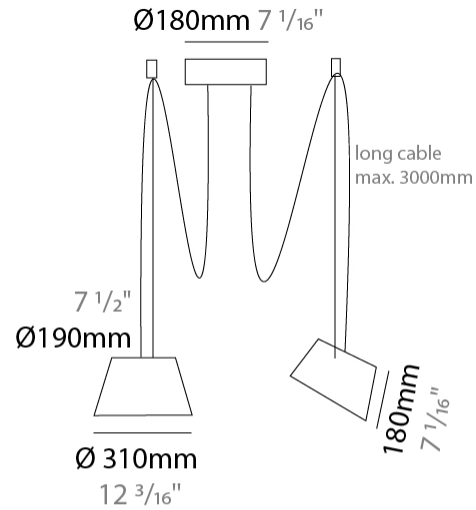

PROJECT	_____
TYPE	_____
SPECIFIER	_____
QUANTITY	_____
DATE	_____

SENTO SUSPENSION

D111040-

base number   Finish
Options

1. To build a product code in our configurator select the specify button on the base model # product page
2. To build a manual product code on this datasheet choose from the options listed below in blue font and add the suffix to the base model #

GENERAL

Series: Sento _____
Brand: Ole _____
Division: Design _____
Mounting Type: Suspension _____
Mounting Location: Ceiling _____
Subcategory: Pendant _____

PHYSICAL

Shape: Bell _____
Diameter (mm): 310 _____
Diameter (in): 12 ³/₁₆ _____
Height (mm): 180 _____
Height (in): 7 ¹/₁₆ _____
Max. Overall Height (mm): 3180 _____
Max. Overall Height (in): 125 ³/₁₆ _____
Light Distribution: Direct _____
Weight (kg): 1.8 _____
Weight (lbs): 4 _____
Diffuser:rylic - Satin _____
Fixture Finish: [WHI / MBK / MWH](#) _____
Fixture Material: Metal _____
Cable Details: 3000mm Cable _____

ELECTRICAL

Number of Lamps: 2 _____
Lamp Type: LED Retrofit _____
Lamp Shape: A19 _____
Bulb Included: Bulb Not Included _____
Max. Wattage Per Lamp (W): 7 _____
Lamp Base: E26 _____
Input Voltage (V): 120 _____
Upon Request: 277Vac / GU24 _____

LED

OPTICAL

Adjustability: Tilting _____

RATINGS AND CERTIFICATIONS

Certified By: Certified for North American Standards _____
IP rating: IP20 _____