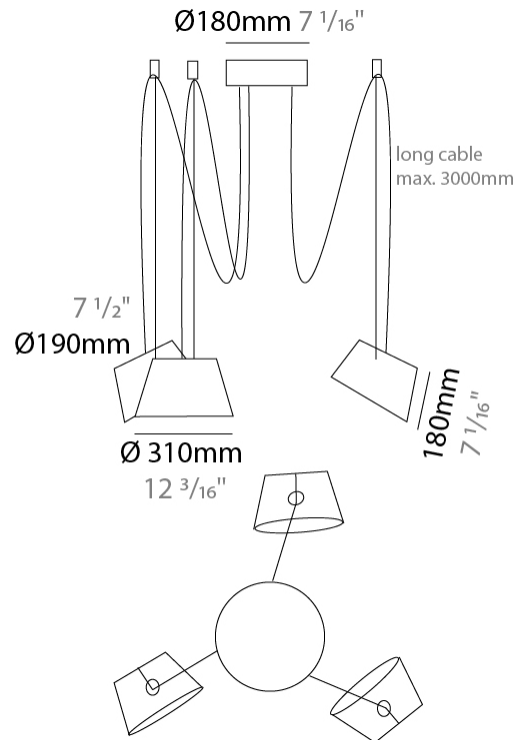

PROJECT	_____
TYPE	_____
SPECIFIER	_____
QUANTITY	_____
DATE	_____

SENTO SUSPENSION

D111041-

base number Finish
Options

1. To build a product code in our configurator select the specify button on the base model # product page
2. To build a manual product code on this datasheet choose from the options listed below in blue font and add the suffix to the base model #

GENERAL

Series: Sento
Brand: Ole
Division: Design
Mounting Type: Suspension
Mounting Location: Ceiling
Subcategory: Pendant

PHYSICAL

Shape: Bell
Diameter (mm): 310
Diameter (in): 12 ³/₁₆"
Height (mm): 180
Height (in): 7 ¹/₁₆"
Max. Overall Height (mm): 3180
Max. Overall Height (in): 125 ³/₁₆"
Light Distribution: Direct
Weight (kg): 2.3
Weight (lbs): 5.1
Diffuser:rylic - Satin
Fixture Finish: [WHI / MBK / MWH](#)
Fixture Material: Metal
Cable Details: 3000mm Cable

ELECTRICAL

Number of Lamps: 3
Lamp Type: LED Retrofit
Lamp Shape: A19
Bulb Included: Bulb Not Included
Max. Wattage Per Lamp (W): 7
Lamp Base: E26
Input Voltage (V): 120
Upon Request: 277Vac / GU24

LED

OPTICAL

Adjustability: Tilting

RATINGS AND CERTIFICATIONS

Certified By: Certified for North American Standards
IP rating: IP20