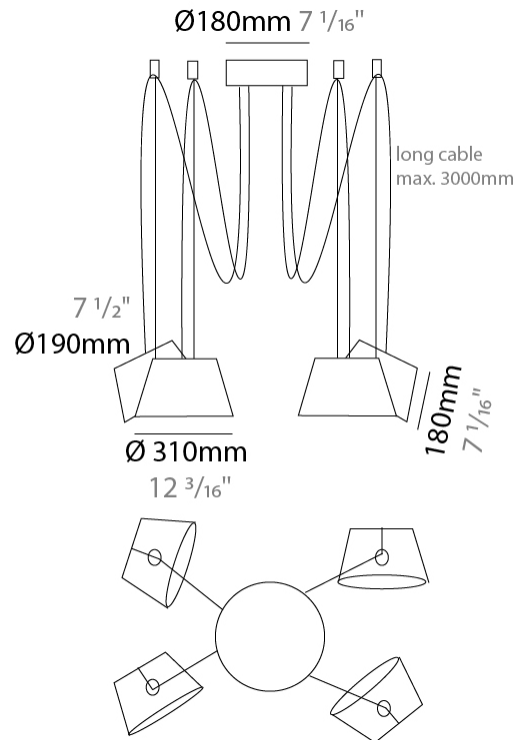

SENTO SUSPENSION

D111042-

base number   Finish
Options

1. To build a product code in our configurator select the specify button on the base model # product page
2. To build a manual product code on this datasheet choose from the options listed below in blue font and add the suffix to the base model #

GENERAL

Series: Sento
Brand: Ole
Division: Design
Mounting Type: Suspension
Mounting Location: Ceiling
Subcategory: Pendant

PHYSICAL

Shape: Bell
Diameter (mm): 310
Diameter (in): 12 3/16
Height (mm): 180
Height (in): 7 1/16
Max. Overall Height (mm): 3180
Max. Overall Height (in): 125 3/16
Light Distribution: Direct
Weight (kg): 2.9
Weight (lbs): 6.4
Diffuser: Arylic - Satin
Fixture Finish: WHi / MBK / MWH
Fixture Material: Metal
Cable Details: 3000mm Cable

ELECTRICAL

Number of Lamps: 4
Lamp Type: LED Retrofit
Bulb Included: Bulb Not Included
Max. Wattage Per Lamp (W): 7
Lamp Base: E26
Input Voltage (V): 120

LED

OPTICAL

Adjustability: Tilting

RATINGS AND CERTIFICATIONS

Certified By: Certified for North American Standards
IP rating: IP20