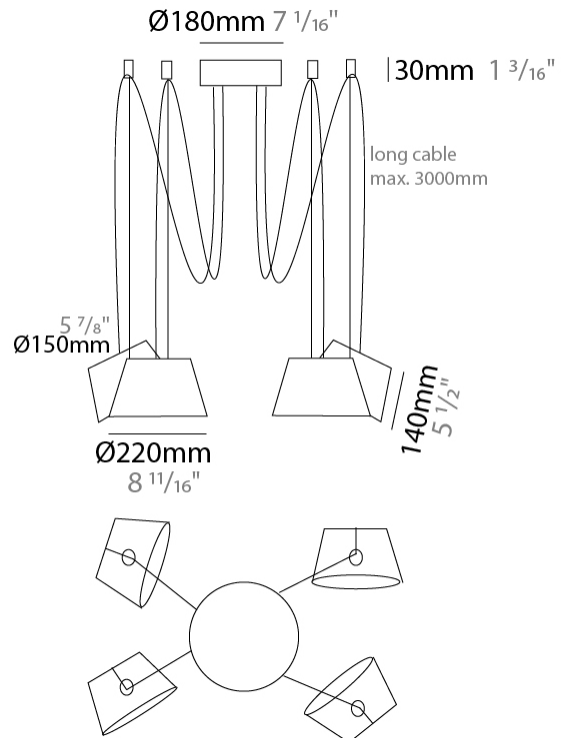

SENTO SUSPENSION

D111033-

base number   Finish
Options

1. To build a product code in our configurator select the specify button on the base model # product page
2. To build a manual product code on this datasheet choose from the options listed below in blue font and add the suffix to the base model #

GENERAL

Series: Sento _____
Brand: Ole _____
Division: Design _____
Mounting Type: Suspension _____
Mounting Location: Ceiling _____
Subcategory: Pendant _____

PHYSICAL

Shape: Bell _____
Diameter (mm): 220 _____
Diameter (in): 8 ¹¹/₁₆ _____
Height (mm): 140 _____
Height (in): 5 ¹/₂ _____
Max. Overall Height (mm): 3140 _____
Max. Overall Height (in): 123 ⁵/₈ _____
Light Distribution: Direct _____
Weight (kg): 3 _____
Weight (lbs): 6.6 _____
Diffuser:rylic - Satin _____
Fixture Finish: [WHi / MBK / MWH](#) _____
Fixture Material: Metal _____
Cable Details: 3000mm Cable _____

ELECTRICAL

Number of Lamps: 4 _____
Lamp Type: LED Retrofit _____
Lamp Shape: MR16 _____
Bulb Included: Bulb Not Included _____
Max. Wattage Per Lamp (W): 7 _____
Lamp Base: GU10 _____
Input Voltage (V): 120 _____

LED

OPTICAL

Adjustability: Tilting _____

RATINGS AND CERTIFICATIONS

Certified By: Certified for North American Standards _____
IP rating: IP20 _____