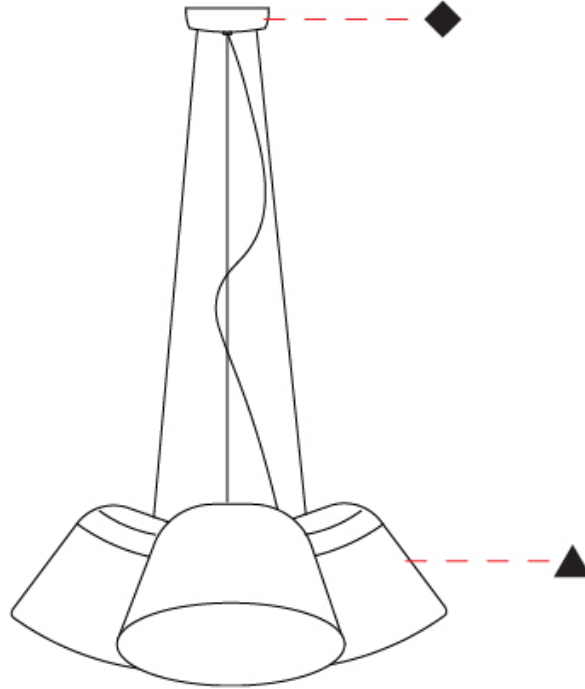

SENTO SUSPENSION

D111045-

PROJECT

TYPE

SPECIFIER

QUANTITY

DATE

D