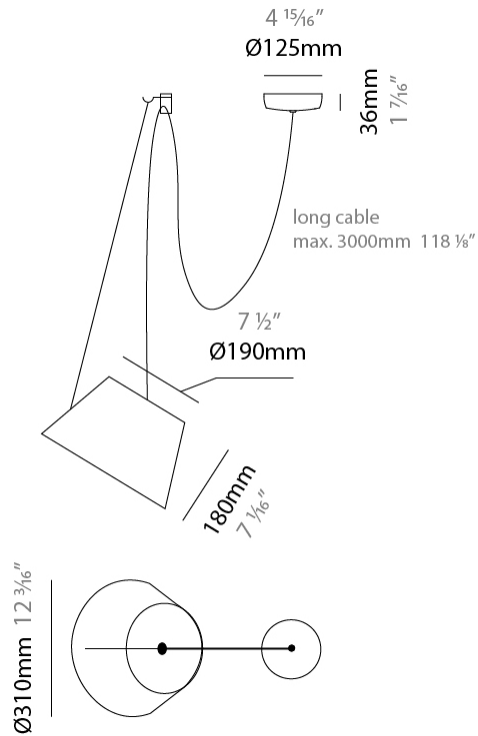

PROJECT	
TYPE	
SPECIFIER	
QUANTITY	
DATE	

SENTO SUSPENSION

D111038-

base number Finish
Options

1. To build a product code in our configurator select the specify button on the base model # product page
2. To build a manual product code on this datasheet choose from the options listed below in blue font and add the suffix to the base model #

GENERAL

Series: Sento
Brand: Ole
Division: Design
Mounting Type: Suspension
Mounting Location: Ceiling
Subcategory: Pendant

PHYSICAL

Shape: Bell
Diameter (mm): 310
Diameter (in): 12 ³/₁₆"
Height (mm): 180
Height (in): 7 ¹/₁₆"
Max. Overall Height (mm): 3180
Max. Overall Height (in): 125 ³/₁₆"
Light Distribution: Direct
Weight (kg): 1.3
Weight (lbs): 2.9
Diffuser:rylic - Satin
Fixture Finish: [WHi](#) / [MBK](#) / [MWH](#)
Fixture Material: Metal
Cable Details: 2000mm Cable

ELECTRICAL

Number of Lamps: 1
Lamp Type: LED Retrofit
Lamp Shape: A19
Bulb Included: Bulb Not Included
Max. Wattage Per Lamp (W): 7
Lamp Base: E26
Input Voltage (V): 120
Upon Request: 277Vac / GU24

LED

OPTICAL

Adjustability: Tilting

RATINGS AND CERTIFICATIONS

Certified By: Certified for North American Standards
IP rating: IP20