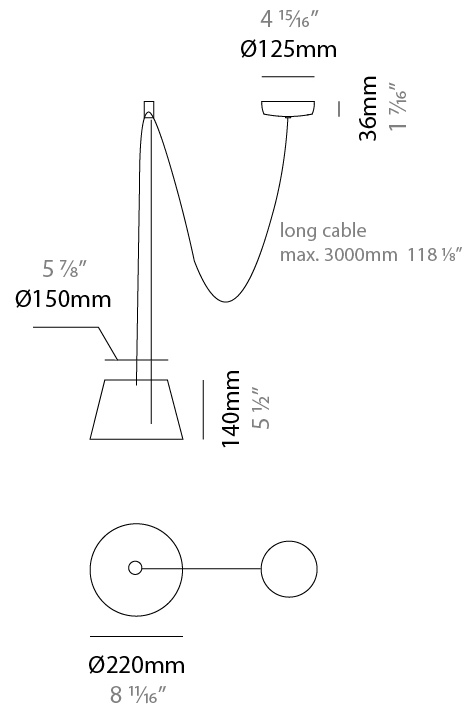

PROJECT	
TYPE	
SPECIFIER	
QUANTITY	
DATE	

SENTO SUSPENSION

D111029-

base number   Finish
Options

1. To build a product code in our configurator select the specify button on the base model # product page
2. To build a manual product code on this datasheet choose from the options listed below in blue font and add the suffix to the base model #

GENERAL

Series: Sento
Brand: Ole
Division: Design
Mounting Type: Suspension
Mounting Location: Ceiling
Subcategory: Pendant

PHYSICAL

Shape: Bell
Diameter (mm): 220
Diameter (in): 8 11/16
Height (mm): 140
Height (in): 5 1/2
Max. Overall Height (mm): 3140
Max. Overall Height (in): 123 5/8
Light Distribution: Direct
Weight (kg): 1.2
Weight (lbs): 2.6
Diffuser: Arylic - Satin
[Fixture Finish: WHi / MBK / MWH](#)
Fixture Material: Metal
Cable Details: 2000mm Cable

ELECTRICAL

Number of Lamps: 1
Lamp Type: LED Retrofit
Lamp Shape: MR16
Bulb Included: Bulb Not Included
Max. Wattage Per Lamp (W): 7
Lamp Base: GU10
Input Voltage (V): 120

LED

OPTICAL

Adjustability: Tilting

RATINGS AND CERTIFICATIONS

Certified By: Certified for North American Standards
IP rating: IP20