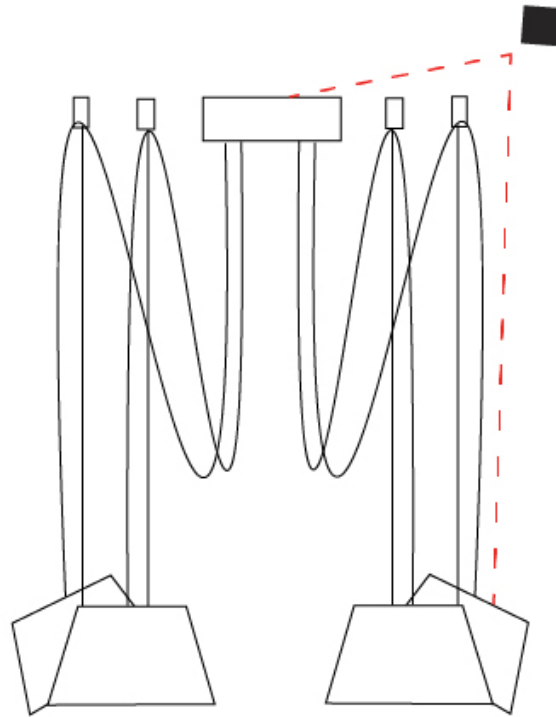

D111042-

PROJECT

TYPE

SPECIFIER

QUANTITY

DATE

D