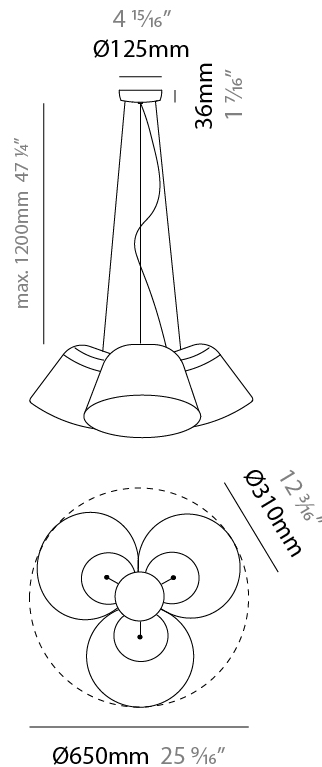

SENTO SUSPENSION

D111045- _____ - _____

base number   Finish (Diamond)   Finish (Triangle)

1. To build a product code in our configurator select the specify button on the base model # product page
2. To build a manual product code on this datasheet choose from the options listed below in blue font and add the suffix to the base model #

GENERAL

Series: Sento
Brand: Ole
Division: Design
Mounting Type: Suspension
Mounting Location: Ceiling
Subcategory: Pendant

PHYSICAL

Shape: Bell
Diameter (mm): 310
Diameter (in): 25 ⁹/₁₆
Height (mm): 180
Height (in): 7 ¹/₁₆
Max. Overall Height (mm): 1416
Max. Overall Height (in): 55 ³/₄
Light Distribution: Direct
Weight (kg): 4.7
Weight (lbs): 10.3
Diffuser:rylic - Satin
Fixture Finish: WHI / MBK / BEI/ MSA / OGR / MWH
Holder Finish: WHI / MBK
Fixture Material: Metal
Cable Details: 3000mm Cable

ELECTRICAL

Number of Lamps: 3
Lamp Type: LED Retrofit
Lamp Shape: A19
Bulb Included: Bulb Not Included
Max. Wattage Per Lamp (W): 7
Lamp Base: E26
Input Voltage (V): 120
Upon Request: 277Vac / GU24

LED

OPTICAL

Adjustability: Tilting

RATINGS AND CERTIFICATIONS

Certified By: Certified for North American Standards
IP rating: IP20

PROJECT	_____
TYPE	_____
SPECIFIER	_____
QUANTITY	_____
DATE	_____