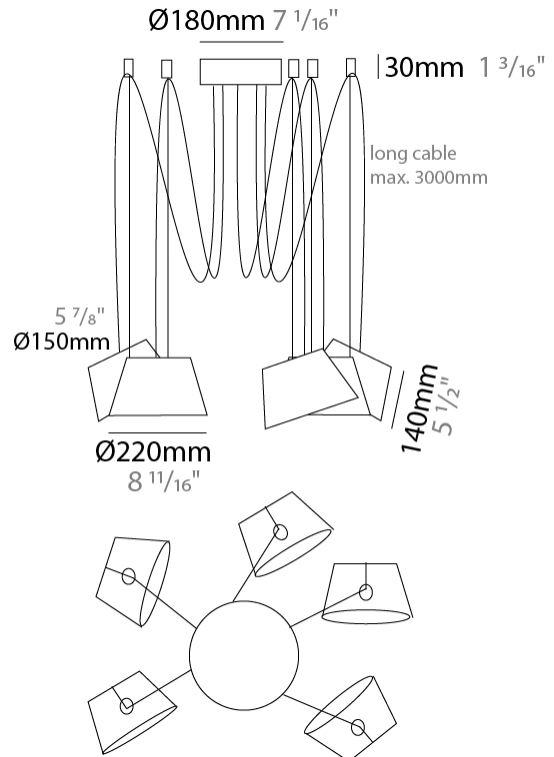

SENTO SUSPENSION

D111034-

base number Finish
Options

1. To build a product code in our configurator select the specify button on the base model # product page
2. To build a manual product code on this datasheet choose from the options listed below in blue font and add the suffix to the base model #

GENERAL

Series: Sento
Brand: Ole
Division: Design
Mounting Type: Suspension
Mounting Location: Ceiling
Subcategory: Pendant

PHYSICAL

Shape: Bell
Diameter (mm): 220
Diameter (in): 8 ¹¹/₁₆
Height (mm): 140
Height (in): 5 ¹/₂
Max. Overall Height (mm): 3140
Max. Overall Height (in): 123 ⁵/₈
Light Distribution: Direct
Weight (kg): 3.6
Weight (lbs): 7.9
Diffuser:rylic - Satin
Fixture Finish: [WHI / MBK / MWH](#)
Fixture Material: Metal
Cable Details: 3000mm Cable

ELECTRICAL

Number of Lamps: 5
Lamp Type: LED Retrofit
Lamp Shape: MR16
Bulb Included: Bulb Not Included
Max. Wattage Per Lamp (W): 7
Lamp Base: GU10
Input Voltage (V): 120

LED

OPTICAL

Adjustability: Tilting

RATINGS AND CERTIFICATIONS

Certified By: Certified for North American Standards
IP rating: IP20