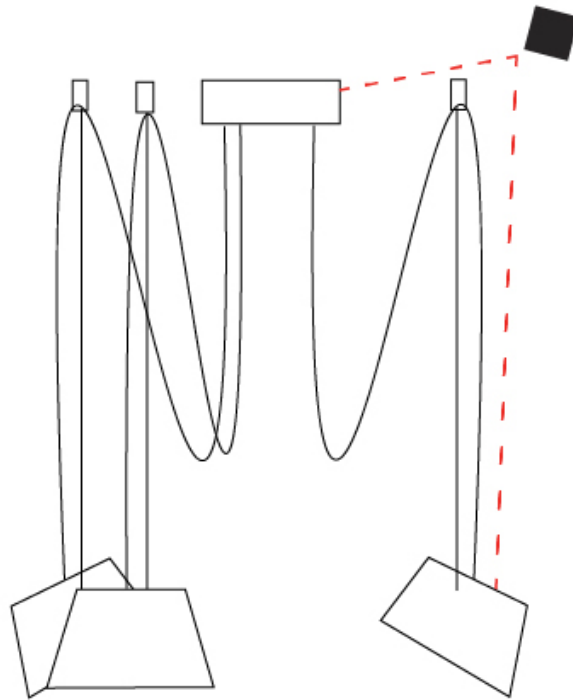

D111032-

PROJECT _____

TYPE _____

SPECIFIER _____

QUANTITY _____

DATE _____

D