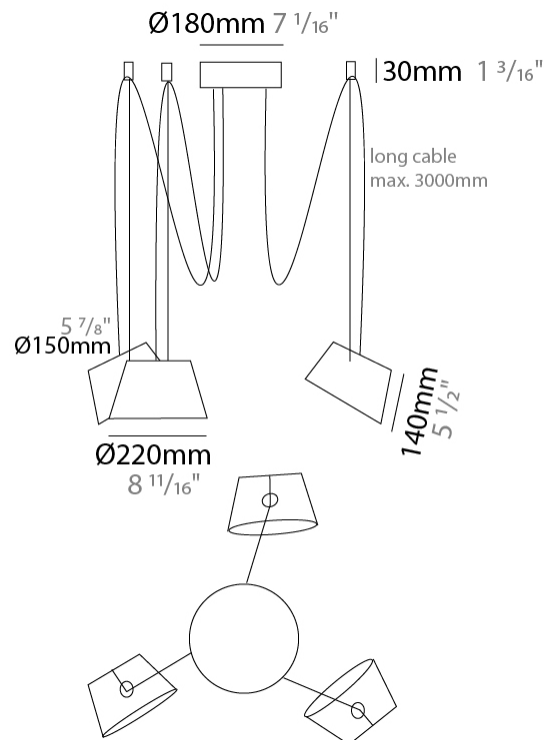

SENTO SUSPENSION

D111032-

base number Finish
Options

PROJECT _____
TYPE _____
SPECIFIER _____
QUANTITY _____
DATE _____

1. To build a product code in our configurator select the specify button on the base model # product page
2. To build a manual product code on this datasheet choose from the options listed below in blue font and add the suffix to the base model #

GENERAL

Series: Sento
Brand: Ole
Division: Design
Mounting Type: Suspension
Mounting Location: Ceiling
Subcategory: Pendant

PHYSICAL

Shape: Bell
Diameter (mm): 220
Diameter (in): 8 ¹¹/₁₆
Height (mm): 140
Height (in): 5 ¹/₂
Max. Overall Height (mm): 3140
Max. Overall Height (in): 123 ⁵/₈
Light Distribution: Direct
Weight (kg): 2.4
Weight (lbs): 5.3
Diffuser:rylic - Satin
Fixture Finish: [WHI / MBK / MWH](#)
Fixture Material: Metal
Cable Details: 3000mm Cable

ELECTRICAL

Number of Lamps: 3
Lamp Type: LED Retrofit
Lamp Shape: MR16
Bulb Included: Bulb Not Included
Max. Wattage Per Lamp (W): 7
Lamp Base: GU10
Input Voltage (V): 120

LED

OPTICAL

Adjustability: Tilting

RATINGS AND CERTIFICATIONS

Certified By: Certified for North American Standards
IP rating: IP20