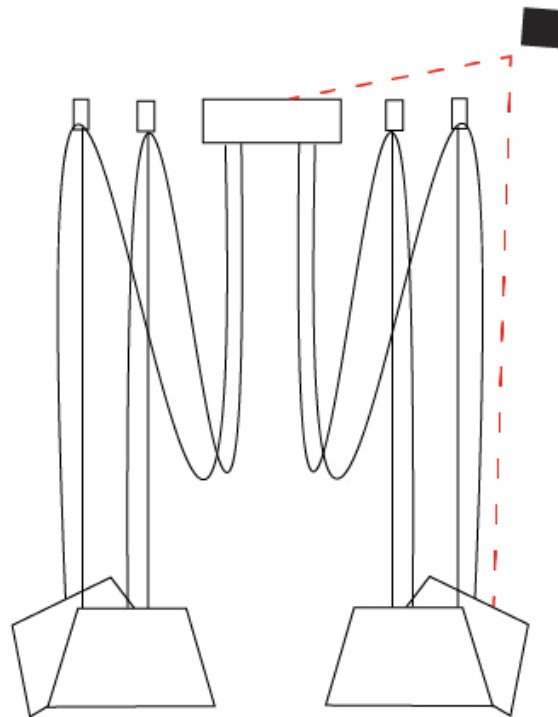

D111033-

PROJECT

TYPE

SPECIFIER

QUANTITY

DATE

D