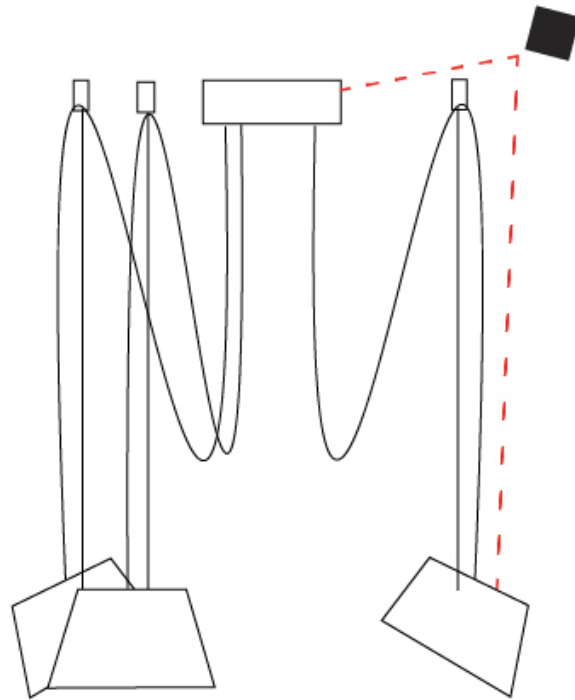

D111032-

PROJECT

TYPE

SPECIFIER

QUANTITY

DATE

D