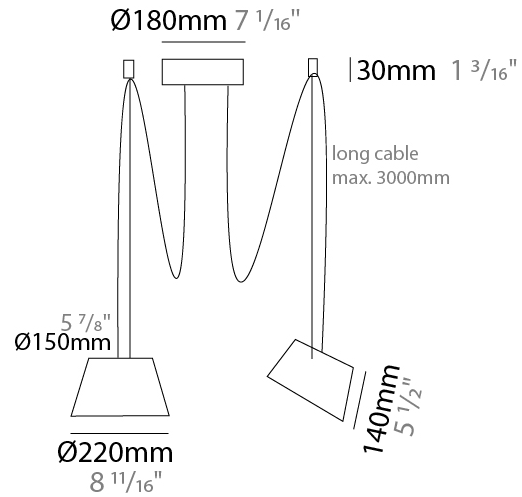

SENTO SUSPENSION

D111031-

base number   Finish
Options

PROJECT	_____
TYPE	_____
SPECIFIER	_____
QUANTITY	_____
DATE	_____

1. To build a product code in our configurator select the specify button on the base model # product page
2. To build a manual product code on this datasheet choose from the options listed below in blue font and add the suffix to the base model #

GENERAL

Series: Sento
Brand: Ole
Division: Design
Mounting Type: Suspension
Mounting Location: Ceiling
Subcategory: Pendant

PHYSICAL

Shape: Bell
Diameter (mm): 220
Diameter (in): 8 11/16
Height (mm): 140
Height (in): 5 1/2
Max. Overall Height (mm): 3140
Max. Overall Height (in): 123 5/8
Light Distribution: Direct
Weight (kg): 1.8
Weight (lbs): 3.6
Diffuser: Arylic - Satin
Fixture Finish: WHI / MBK / MWH
Fixture Material: Metal
Cable Details: 3000mm Cable

ELECTRICAL

Number of Lamps: 2
Lamp Type: LED Retrofit
Lamp Shape: MR16
Bulb Included: Bulb Not Included
Max. Wattage Per Lamp (W): 7
Lamp Base: GU10
Input Voltage (V): 120

LED

OPTICAL

Adjustability: Tilting

RATINGS AND CERTIFICATIONS

Certified By: Certified for North American Standards
IP rating: IP20