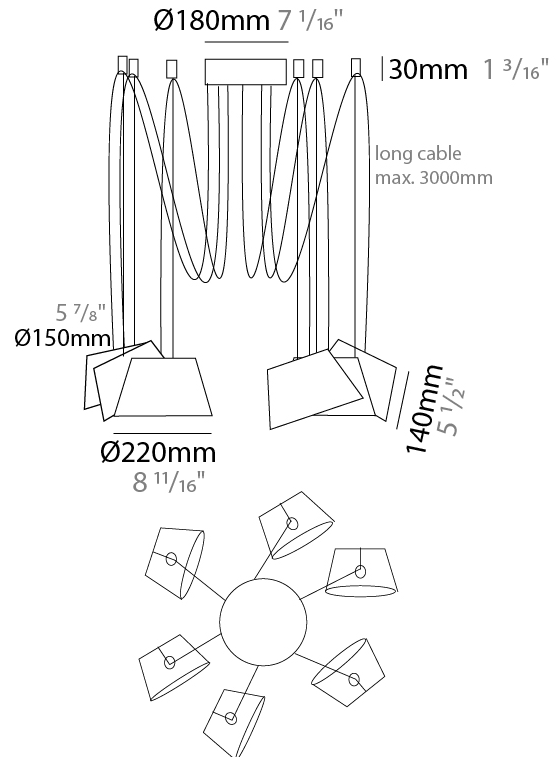

SENTO SUSPENSION

D111035-

base number   Finish
Options

1. To build a product code in our configurator select the specify button on the base model # product page
2. To build a manual product code on this datasheet choose from the options listed below in blue font and add the suffix to the base model #

GENERAL

Series: Sento
Brand: Ole
Division: Design
Mounting Type: Suspension
Mounting Location: Ceiling
Subcategory: Pendant

PHYSICAL

Shape: Bell
Diameter (mm): 220
Diameter (in): 8 11/16
Height (mm): 140
Height (in): 5 1/2
Max. Overall Height (mm): 3140
Max. Overall Height (in): 123 5/8
Light Distribution: Direct
Weight (kg): 4.5
Weight (lbs): 9.9
Diffuser: Arylic - Satin
Fixture Finish: WHI / MBK / MWH
Fixture Material: Metal
Cable Details: 3000mm Cable

ELECTRICAL

Number of Lamps: 6
Lamp Type: LED Retrofit
Lamp Shape: MR16
Bulb Included: Bulb Not Included
Max. Wattage Per Lamp (W): 7
Lamp Base: GU10
Input Voltage (V): 120

LED

OPTICAL

Adjustability: Tilting

RATINGS AND CERTIFICATIONS

Certified By: Certified for North American Standards
IP rating: IP20