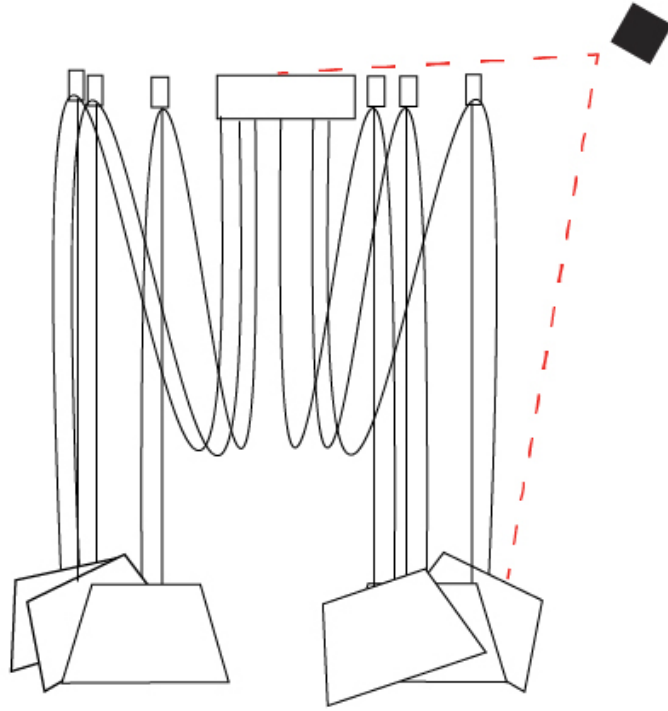

D111044-

PROJECT	_____
TYPE	_____
SPECIFIER	_____
QUANTITY	_____
DATE	_____

D