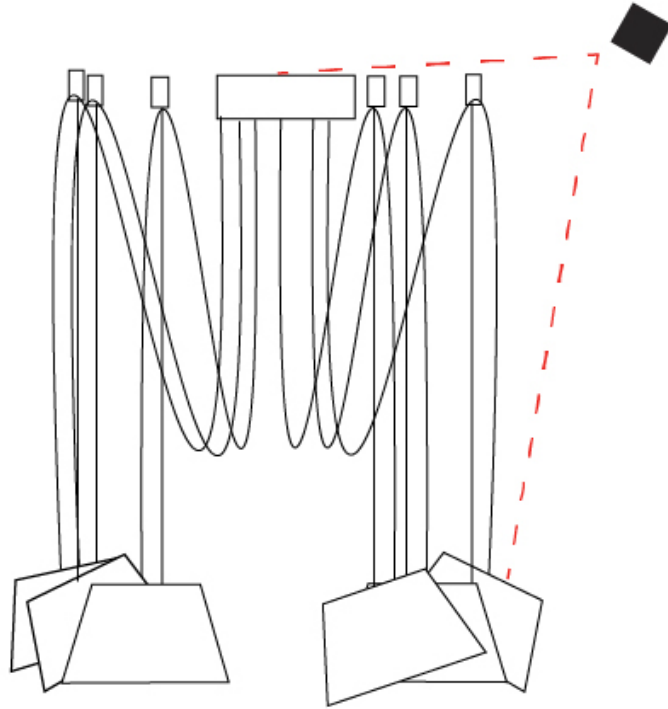

D111035-

PROJECT _____

TYPE _____

SPECIFIER _____

QUANTITY _____

DATE _____

D