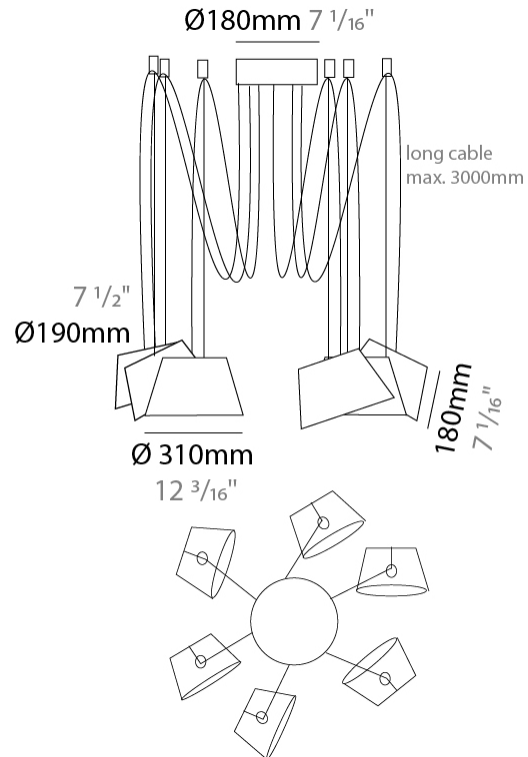

PROJECT _____
TYPE _____
SPECIFIER _____
QUANTITY _____
DATE _____

SENTO SUSPENSION

D111044-

base number   Finish
Options

1. To build a product code in our configurator select the specify button on the base model # product page
2. To build a manual product code on this datasheet choose from the options listed below in blue font and add the suffix to the base model #

GENERAL

Series: Sento _____
Brand: Ole _____
Division: Design _____
Mounting Type: Suspension _____
Mounting Location: Ceiling _____
Subcategory: Pendant _____

PHYSICAL

Shape: Bell _____
Diameter (mm): 310 _____
Diameter (in): 12 ³/₁₆ _____
Height (mm): 180 _____
Height (in): 7 ¹/₁₆ _____
Max. Overall Height (mm): 3180 _____
Max. Overall Height (in): 125 ³/₁₆ _____
Light Distribution: Direct _____
Weight (kg): 4.5 _____
Weight (lbs): 9.9 _____
Diffuser:rylic - Satin _____
Fixture Finish: [WHi / MBK / MWH](#) _____
Fixture Material: Metal _____
Cable Details: 3000mm Cable _____

ELECTRICAL

Number of Lamps: 6 _____
Lamp Type: LED Retrofit _____
Lamp Shape: A19 _____
Bulb Included: Bulb Not Included _____
Max. Wattage Per Lamp (W): 7 _____
Lamp Base: E26 _____
Input Voltage (V): 120 _____
Upon Request: 277Vac / GU24 _____

LED

OPTICAL

Adjustability: Tilting _____

RATINGS AND CERTIFICATIONS

Certified By: Certified for North American Standards _____
IP rating: IP20 _____