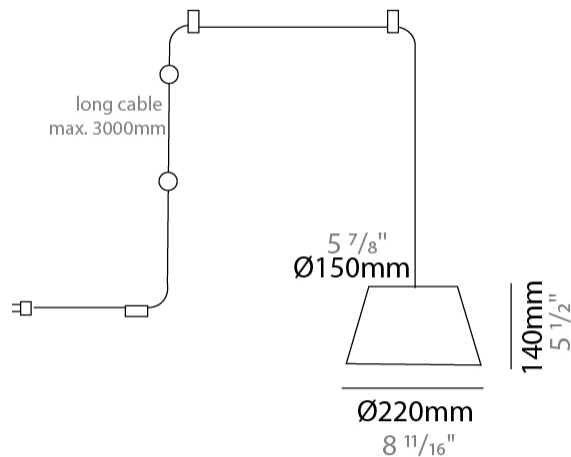

PROJECT	_____
TYPE	_____
SPECIFIER	_____
QUANTITY	_____
DATE	_____

SENTO SUSPENSION

D111030-

base number   Finish (Triangle)

1. To build a product code in our configurator select the specify button on the base model # product page
2. To build a manual product code on this datasheet choose from the options listed below in blue font and add the suffix to the base model #

GENERAL

Series: Sento _____
Brand: Ole _____
Division: Design _____
Mounting Type: Suspension _____
Mounting Location: Ceiling _____
Subcategory: Pendant _____

PHYSICAL

Shape: Bell _____
Diameter (mm): 220 _____
Diameter (in): 8 11/16 _____
Height (mm): 140 _____
Height (in): 5 1/2 _____
Max. Overall Height (mm): 3140 _____
Max. Overall Height (in): 123 5/8 _____
Light Distribution: Direct _____
Weight (kg): 1.2 _____
Weight (lbs): 2.6 _____
Diffuser: Arylic - Satin _____
[Fixture Finish: WHI / MBK / BEI / MSA / OGR / MWH](#) _____
Fixture Material: Metal _____
Cable Details: 3000mm Cable _____

ELECTRICAL

Number of Lamps: 1 _____
Lamp Type: LED Retrofit _____
Lamp Shape: MR16 _____
Bulb Included: Bulb Not Included _____
Max. Wattage Per Lamp (W): 7 _____
Lamp Base: GU10 _____
Input Voltage (V): 120 _____

LED

OPTICAL

Adjustability: Fixed _____

RATINGS AND CERTIFICATIONS

Certified By: Certified for North American Standards _____
IP rating: IP20 _____