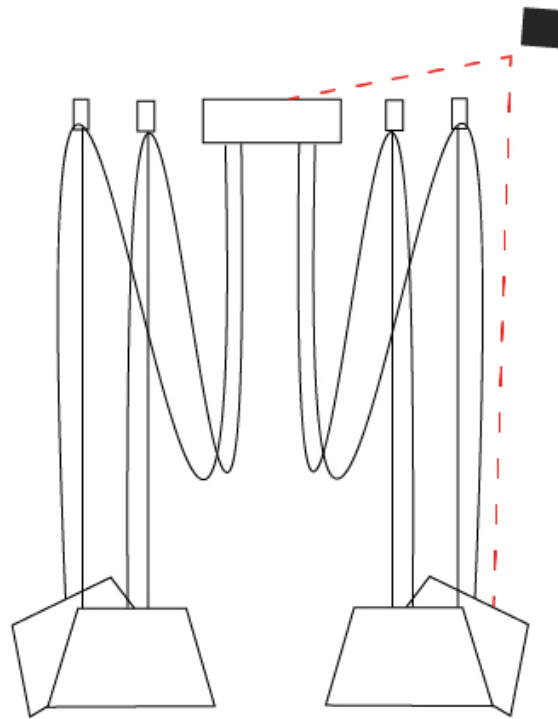

D111042-

PROJECT	_____
TYPE	_____
SPECIFIER	_____
QUANTITY	_____
DATE	_____

D