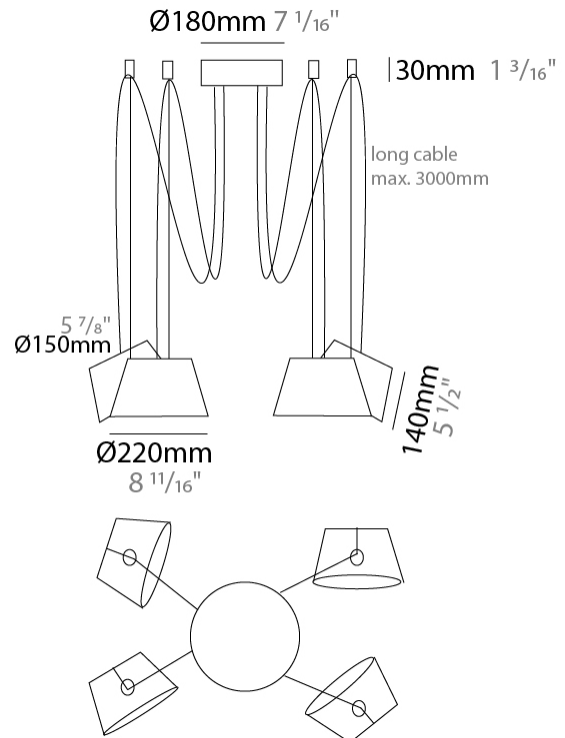

PROJECT _____
TYPE _____
SPECIFIER _____
QUANTITY _____
DATE _____

SENTO SUSPENSION

D111033-

base number   Finish
Options

1. To build a product code in our configurator select the specify button on the base model # product page
2. To build a manual product code on this datasheet choose from the options listed below in blue font and add the suffix to the base model #

GENERAL

Series: Sento _____
Brand: Ole _____
Division: Design _____
Mounting Type: Suspension _____
Mounting Location: Ceiling _____
Subcategory: Pendant _____

PHYSICAL

Shape: Bell _____
Diameter (mm): 220 _____
Diameter (in): 8 ¹¹/₁₆ _____
Height (mm): 140 _____
Height (in): 5 ¹/₂ _____
Max. Overall Height (mm): 3140 _____
Max. Overall Height (in): 123 ⁵/₈ _____
Light Distribution: Direct _____
Weight (kg): 3 _____
Weight (lbs): 6.6 _____
Diffuser:rylic - Satin _____
Fixture Finish: [WHi / MBK / MWH](#) _____
Fixture Material: Metal _____
Cable Details: 3000mm Cable _____

ELECTRICAL

Number of Lamps: 4 _____
Lamp Type: LED Retrofit _____
Lamp Shape: MR16 _____
Bulb Included: Bulb Not Included _____
Max. Wattage Per Lamp (W): 7 _____
Lamp Base: GU10 _____
Input Voltage (V): 120 _____

LED

OPTICAL

Adjustability: Tilting _____

RATINGS AND CERTIFICATIONS

Certified By: Certified for North American Standards _____
IP rating: IP20 _____