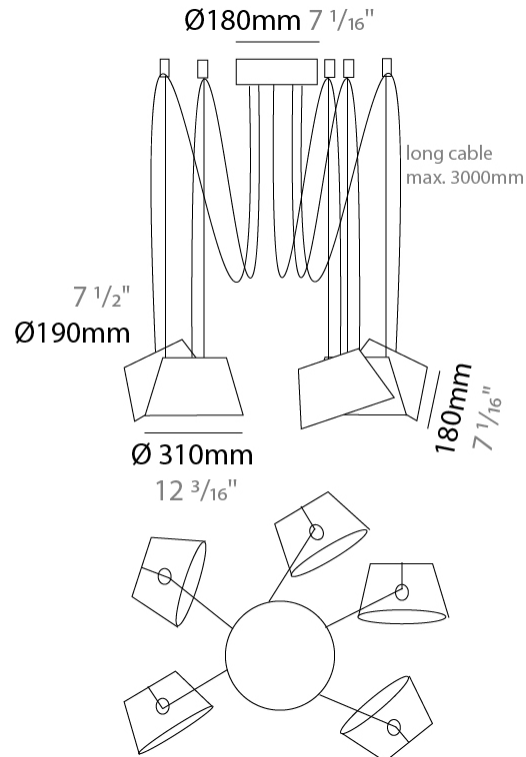

PROJECT _____
TYPE _____
SPECIFIER _____
QUANTITY _____
DATE _____

SENTO SUSPENSION

D111043-

base number   Finish
Options

1. To build a product code in our configurator select the specify button on the base model # product page
2. To build a manual product code on this datasheet choose from the options listed below in blue font and add the suffix to the base model #

GENERAL

Series: Sento
Brand: Ole
Division: Design
Mounting Type: Suspension
Mounting Location: Ceiling
Subcategory: Pendant

PHYSICAL

Shape: Bell
Diameter (mm): 310
Diameter (in): 12 3/16
Height (mm): 180
Height (in): 7 1/16
Max. Overall Height (mm): 3180
Max. Overall Height (in): 125 3/16
Light Distribution: Direct
Weight (kg): 3.6
Weight (lbs): 7.9
Diffuser: Arylic - Satin
Fixture Finish: WHi / MBK / MWH
Fixture Material: Metal
Cable Details: 3000mm Cable

ELECTRICAL

Number of Lamps: 5
Lamp Type: LED Retrofit
Lamp Shape: A19
Bulb Included: Bulb Not Included
Max. Wattage Per Lamp (W): 7
Lamp Base: E26
Input Voltage (V): 120
Upon Request: 277Vac / GU24

LED

OPTICAL

Adjustability: Tilting

RATINGS AND CERTIFICATIONS

Certified By: Certified for North American Standards
IP rating: IP20