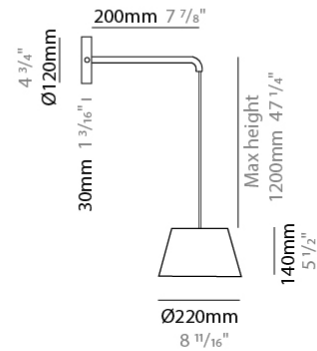

SENTO SURFACE

D113000-

base number   Finish   Finish
(Diamond)   (Triangle)

1. To build a product code in our configurator select the specify button on the base model # product page
2. To build a manual product code on this datasheet choose from the options listed below in blue font and add the suffix to the base model #

GENERAL

Series: Sento
Brand: Ole
Division: Design
Mounting Type: Surface
Mounting Location: Wall
Subcategory: Ambient

PHYSICAL

Shape: Drum
Diameter (mm): 220
Diameter (in): 8 ¹¹/₁₆
Height (mm): 140
Depth (mm): 200
Height (in): 5 ¹/₂
Depth (in): 7 ⁷/₈
Max. Overall Height (mm): 154
Max. Overall Height (in): 6 ¹/₁₆
Light Distribution: Direct
Diffuser: Acrylic - Opal
Fixture Finish: WHI / MBK / BEI/ MSA / OGR / MWH
Holder Finish: WHI / MBK
Fixture Material: Metal
Cable Details: 2000mm Cable

ELECTRICAL

Number of Lamps: 1
Lamp Type: LED Retrofit
Lamp Shape: MR16
Bulb Included: Bulb Not Included
Max. Wattage Per Lamp (W): 5.5
Lamp Base: GU10
Input Voltage (V): 120

LED

OPTICAL

RATINGS AND CERTIFICATIONS

Certified By: Certified for North American Standards
IP rating: IP20

PROJECT
TYPE
SPECIFIER
QUANTITY
DATE