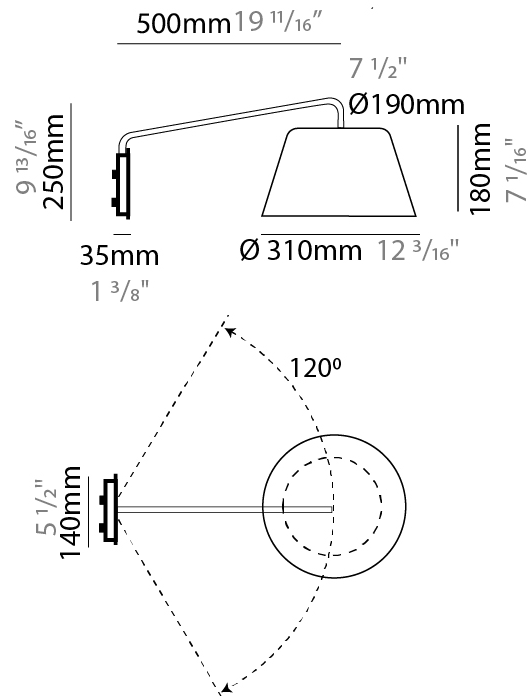

PROJECT	_____
TYPE	_____
SPECIFIER	_____
QUANTITY	_____
DATE	_____

SENTO SURFACE

D113014- -

base number   Finish (Diamond)   Finish (Triangle)

1. To build a product code in our configurator select the specify button on the base model # product page
2. To build a manual product code on this datasheet choose from the options listed below in blue font and add the suffix to the base model #

GENERAL

Series: Sento
Brand: Ole
Division: Design
Mounting Type: Surface
Mounting Location: Wall
Subcategory: Task

PHYSICAL

Shape: Bell
Diameter (mm): 310
Diameter (in): 12 ³/₁₆"
Width (mm): 310
Width (in): 12 ³/₁₆"
Height (mm): 250
Depth (mm): 500
Height (in): 9 ¹³/₁₆"
Depth (in): 19 ¹¹/₁₆"
Extension (mm): 655
Extension (in): 25 ³/₄"
Light Distribution: Direct
Weight (kg): 1.5
Weight (lbs): 3.3
Diffuser:rylic - Satin
Fixture Finish: WHI / MBK / BEI / MSA / OGR / MWH
Holder Finish: WHI / MBK
Fixture Material: Metal

ELECTRICAL

Number of Lamps: 1
Lamp Type: LED Retrofit
Lamp Shape: A19
Bulb Included: Bulb Not Included
Max. Wattage Per Lamp (W): 7
Lamp Base: E26
Input Voltage (V): 120
Upon Request: 277Vac / GU24

LED

OPTICAL

Adjustability: Rotating

RATINGS AND CERTIFICATIONS

Certified By: Certified for North American Standards
IP rating: IP20