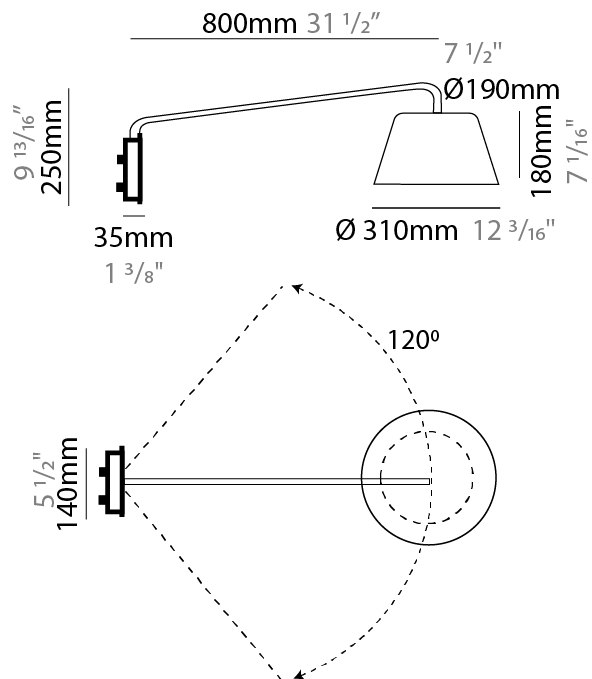

SENTO SURFACE

D113008- -

base number   Finish   Finish
(Diamond)   (Triangle)

1. To build a product code in our configurator select the specify button on the base model # product page
2. To build a manual product code on this datasheet choose from the options listed below in blue font and add the suffix to the base model #

GENERAL

Series: Sento
Brand: Ole
Division: Design
Mounting Type: Surface
Mounting Location: Wall
Subcategory: Task

PHYSICAL

Shape: Bell
Diameter (mm): 310
Diameter (in): 12 ³/₁₆
Width (mm): 310
Width (in): 12 ³/₁₆
Height (mm): 250
Depth (mm): 800
Height (in): 9 ¹³/₁₆
Depth (in): 31 ¹/₂
Extension (mm): 655
Extension (in): 25 ³/₄
Light Distribution: Direct
Weight (kg): 1.7
Weight (lbs): 3.7
Diffuser:rylic - Satin
Fixture Finish: WHI / MBK / BEI / MSA / OGR / MWH
Holder Finish: WHI / MBK
Fixture Material: Metal
Cable Details: 3000mm Cable

ELECTRICAL

Number of Lamps: 1
Lamp Type: LED Retrofit
Lamp Shape: A19
Bulb Included: Bulb Not Included
Max. Wattage Per Lamp (W): 7
Lamp Base: E26
Input Voltage (V): 120
Upon Request: 277Vac / GU24

LED

OPTICAL

Adjustability: Rotating

RATINGS AND CERTIFICATIONS

Certified By: Certified for North American Standards
IP rating: IP20