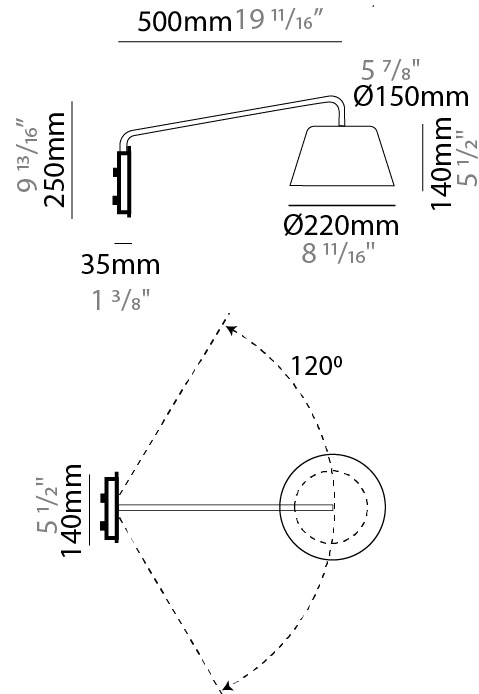

PROJECT	
TYPE	
SPECIFIER	
QUANTITY	
DATE	

SENTO SURFACE

D113009-

base number   Finish   Finish
(Diamond)   (Triangle)

1. To build a product code in our configurator select the specify button on the base model # product page
2. To build a manual product code on this datasheet choose from the options listed below in blue font and add the suffix to the base model #

GENERAL

Series: Sento
Brand: Ole
Division: Design
Mounting Type: Surface
Mounting Location: Wall
Subcategory: Task

PHYSICAL

Shape: Bell
Diameter (mm): 220
Diameter (in): 8 ¹¹/₁₆
Width (mm): 220
Width (in): 8 ¹¹/₁₆
Height (mm): 250
Depth (mm): 500
Height (in): 9 ¹³/₁₆
Depth (in): 19 ¹¹/₁₆
Extension (mm): 610
Extension (in): 24
Light Distribution: Direct
Weight (kg): 1.4
Weight (lbs): 3.1
Diffuser:rylic - Satin
Fixture Finish: WHI / MBK / BEI / MSA / OGR / MWH
Holder Finish: WHI / MBK
Fixture Material: Metal
Cable Details: 3000mm Cable

ELECTRICAL

Number of Lamps: 1
Lamp Type: LED Retrofit
Lamp Shape: MR16
Bulb Included: Bulb Not Included
Max. Wattage Per Lamp (W): 7
Lamp Base: GU10
Input Voltage (V): 120

LED

OPTICAL

Adjustability: Rotating

RATINGS AND CERTIFICATIONS

Certified By: Certified for North American Standards
IP rating: IP20