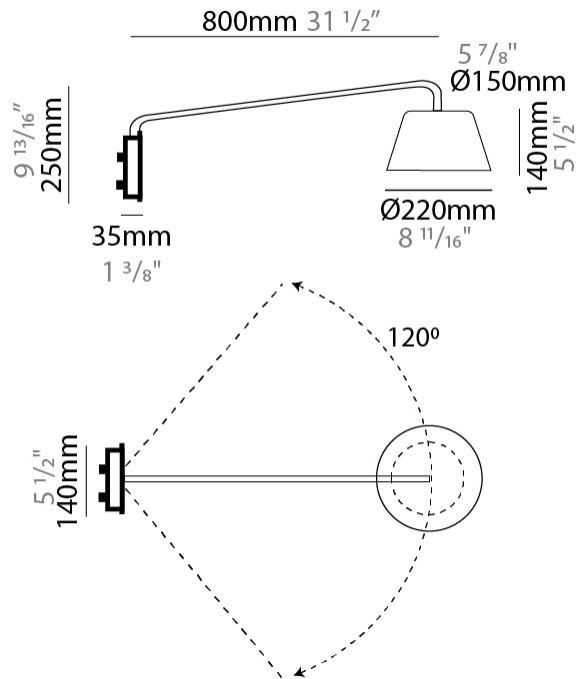

SENTO SURFACE

D113006-

base number   Finish   Finish
(Diamond)   (Triangle)

1. To build a product code in our configurator select the specify button on the base model # product page
2. To build a manual product code on this datasheet choose from the options listed below in blue font and add the suffix to the base model #

GENERAL

Series: Sento
Brand: Ole
Division: Design
Mounting Type: Surface
Mounting Location: Wall
Subcategory: Task

PHYSICAL

Shape: Bell
Diameter (mm): 220
Diameter (in): 8 ¹¹/₁₆
Width (mm): 220
Width (in): 8 ¹¹/₁₆
Height (mm): 250
Depth (mm): 800
Height (in): 9 ¹³/₁₆
Depth (in): 31 ¹/₂
Extension (mm): 610
Extension (in): 24
Light Distribution: Direct
Weight (kg): 1.5
Weight (lbs): 3.3
Diffuser:rylic - Satin
Fixture Finish: WHI / MBK / BEI / MSA / OGR / MWH
Holder Finish: WHI / MBK
Fixture Material: Metal
Cable Details: 3000mm Cable

ELECTRICAL

Number of Lamps: 1
Lamp Type: LED Retrofit
Lamp Shape: MR16
Bulb Included: Bulb Not Included
Max. Wattage Per Lamp (W): 7
Lamp Base: GU10
Input Voltage (V): 120

LED

OPTICAL

Adjustability: Rotating

RATINGS AND CERTIFICATIONS

Certified By: Certified for North American Standards
IP rating: IP20

PROJECT
TYPE
SPECIFIER
QUANTITY
DATE