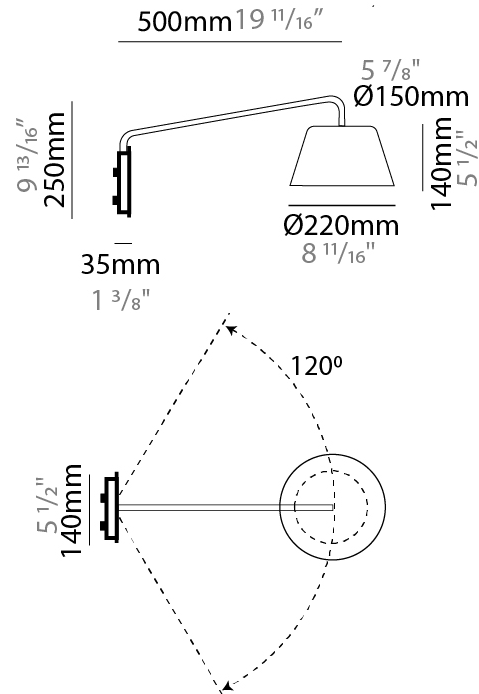

PROJECT	_____
TYPE	_____
SPECIFIER	_____
QUANTITY	_____
DATE	_____

SENTO SURFACE

D113009- _____ - _____
base number   Finish   Finish
                                 (Diamond)   (Triangle)

1. To build a product code in our configurator select the specify button on the base model # product page
2. To build a manual product code on this datasheet choose from the options listed below in blue font and add the suffix to the base model #

GENERAL

Series: Sento
Brand: Ole
Division: Design
Mounting Type: Surface
Mounting Location: Wall
Subcategory: Task

PHYSICAL

Shape: Bell
Diameter (mm): 220
Diameter (in): 8 ¹¹/₁₆
Width (mm): 220
Width (in): 8 ¹¹/₁₆
Height (mm): 250
Depth (mm): 500
Height (in): 9 ¹³/₁₆
Depth (in): 19 ¹¹/₁₆
Extension (mm): 610
Extension (in): 24
Light Distribution: Direct
Weight (kg): 1.4
Weight (lbs): 3.1
Diffuser:rylic - Satin
Fixture Finish: WHI / MBK / BEI / MSA / OGR / MWH
Holder Finish: WHI / MBK
Fixture Material: Metal
Cable Details: 3000mm Cable

ELECTRICAL

Number of Lamps: 1
Lamp Type: LED Retrofit
Lamp Shape: MR16
Bulb Included: Bulb Not Included
Max. Wattage Per Lamp (W): 7
Lamp Base: GU10
Input Voltage (V): 120

LED

OPTICAL

Adjustability: Rotating

RATINGS AND CERTIFICATIONS

Certified By: Certified for North American Standards
IP rating: IP20