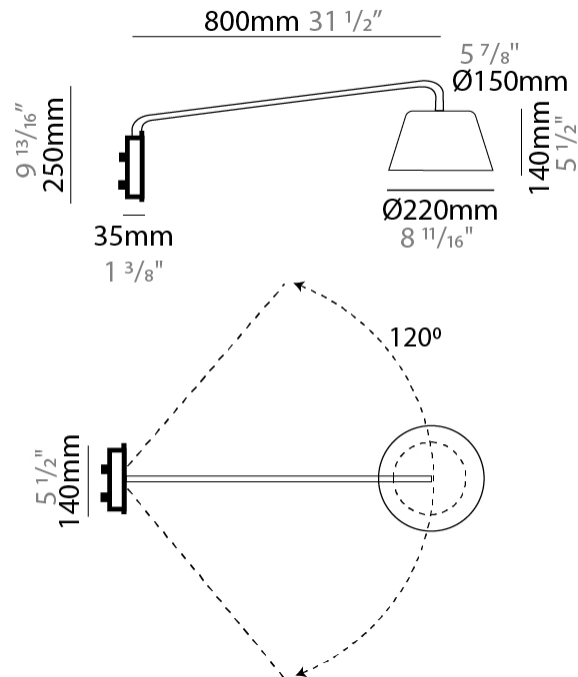

SENTO SURFACE

D113006-

base number   Finish   Finish
(Diamond)   (Triangle)

PROJECT
TYPE
SPECIFIER
QUANTITY
DATE

1. To build a product code in our configurator select the specify button on the base model # product page
2. To build a manual product code on this datasheet choose from the options listed below in blue font and add the suffix to the base model #

GENERAL

Series: Sento
Brand: Ole
Division: Design
Mounting Type: Surface
Mounting Location: Wall
Subcategory: Task

PHYSICAL

Shape: Bell
Diameter (mm): 220
Diameter (in): 8 ¹¹/₁₆
Width (mm): 220
Width (in): 8 ¹¹/₁₆
Height (mm): 250
Depth (mm): 800
Height (in): 9 ¹³/₁₆
Depth (in): 31 ¹/₂
Extension (mm): 610
Extension (in): 24
Light Distribution: Direct
Weight (kg): 1.5
Weight (lbs): 3.3
Diffuser:rylic - Satin
Fixture Finish: WHI / MBK / BEI / MSA / OGR / MWH
Holder Finish: WHI / MBK
Fixture Material: Metal
Cable Details: 3000mm Cable

ELECTRICAL

Number of Lamps: 1
Lamp Type: LED Retrofit
Lamp Shape: MR16
Bulb Included: Bulb Not Included
Max. Wattage Per Lamp (W): 7
Lamp Base: GU10
Input Voltage (V): 120

LED

OPTICAL

Adjustability: Rotating

RATINGS AND CERTIFICATIONS

Certified By: Certified for North American Standards
IP rating: IP20