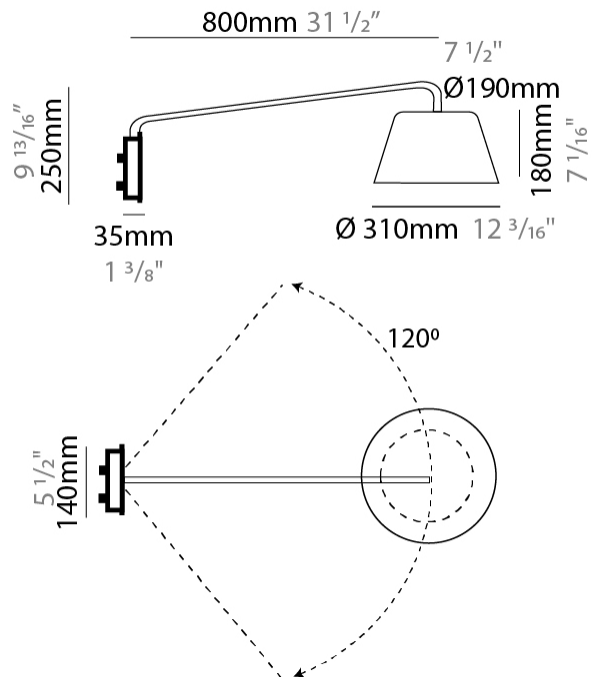

PROJECT	
TYPE	
SPECIFIER	
QUANTITY	
DATE	

SENTO SURFACE

D113008- -

base number   Finish (Diamond)   Finish (Triangle)

1. To build a product code in our configurator select the specify button on the base model # product page
2. To build a manual product code on this datasheet choose from the options listed below in blue font and add the suffix to the base model #

GENERAL

Series: Sento
Brand: Ole
Division: Design
Mounting Type: Surface
Mounting Location: Wall
Subcategory: Task

PHYSICAL

Shape: Bell
Diameter (mm): 310
Diameter (in): 12 ³/₁₆"
Width (mm): 310
Width (in): 12 ³/₁₆"
Height (mm): 250
Depth (mm): 800
Height (in): 9 ¹³/₁₆"
Depth (in): 31 ¹/₂"
Extension (mm): 655
Extension (in): 25 ³/₄"
Light Distribution: Direct
Weight (kg): 1.7
Weight (lbs): 3.7
Diffuser:rylic - Satin
Fixture Finish: WHI / MBK / BEI / MSA / OGR / MWH
Holder Finish: WHI / MBK
Fixture Material: Metal
Cable Details: 3000mm Cable

ELECTRICAL

Number of Lamps: 1
Lamp Type: LED Retrofit
Lamp Shape: A19
Bulb Included: Bulb Not Included
Max. Wattage Per Lamp (W): 7
Lamp Base: E26
Input Voltage (V): 120
Upon Request: 277Vac / GU24

LED

OPTICAL

Adjustability: Rotating

RATINGS AND CERTIFICATIONS

Certified By: Certified for North American Standards
IP rating: IP20