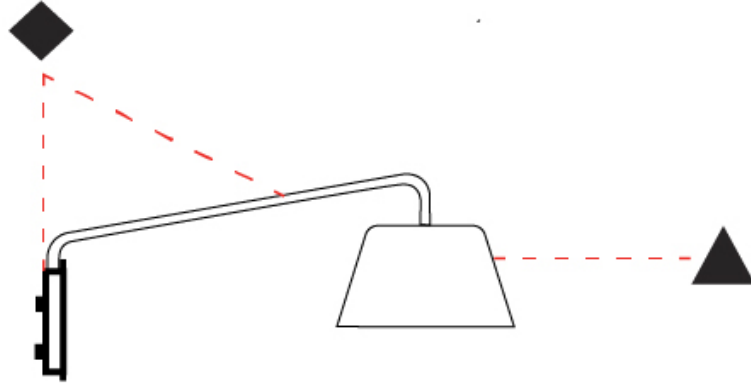

D113009-

PROJECT _____

TYPE _____

SPECIFIER _____

QUANTITY _____

DATE _____

D