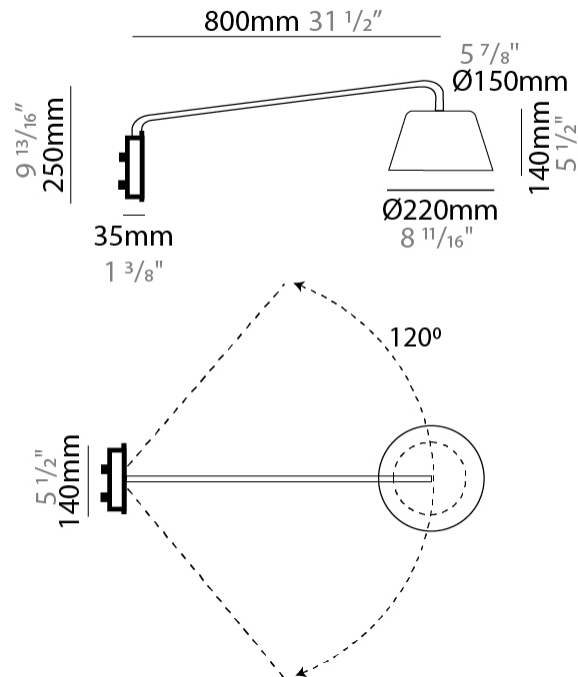

SENTO SURFACE

D113006-

base number   Finish   Finish
(Diamond)   (Triangle)

1. To build a product code in our configurator select the specify button on the base model # product page
2. To build a manual product code on this datasheet choose from the options listed below in blue font and add the suffix to the base model #

GENERAL

Series: Sento
Brand: Ole
Division: Design
Mounting Type: Surface
Mounting Location: Wall
Subcategory: Task

PHYSICAL

Shape: Bell
Diameter (mm): 220
Diameter (in): 8 ¹¹/₁₆
Width (mm): 220
Width (in): 8 ¹¹/₁₆
Height (mm): 250
Depth (mm): 800
Height (in): 9 ¹³/₁₆
Depth (in): 31 ¹/₂
Extension (mm): 610
Extension (in): 24
Light Distribution: Direct
Weight (kg): 1.5
Weight (lbs): 3.3
Diffuser:rylic - Satin
Fixture Finish: WHI / MBK / BEI / MSA / OGR / MWH
Holder Finish: WHI / MBK
Fixture Material: Metal
Cable Details: 3000mm Cable

ELECTRICAL

Number of Lamps: 1
Lamp Type: LED Retrofit
Lamp Shape: MR16
Bulb Included: Bulb Not Included
Max. Wattage Per Lamp (W): 7
Lamp Base: GU10
Input Voltage (V): 120

LED

OPTICAL

Adjustability: Rotating

RATINGS AND CERTIFICATIONS

Certified By: Certified for North American Standards
IP rating: IP20

PROJECT	
TYPE	
SPECIFIER	
QUANTITY	
DATE