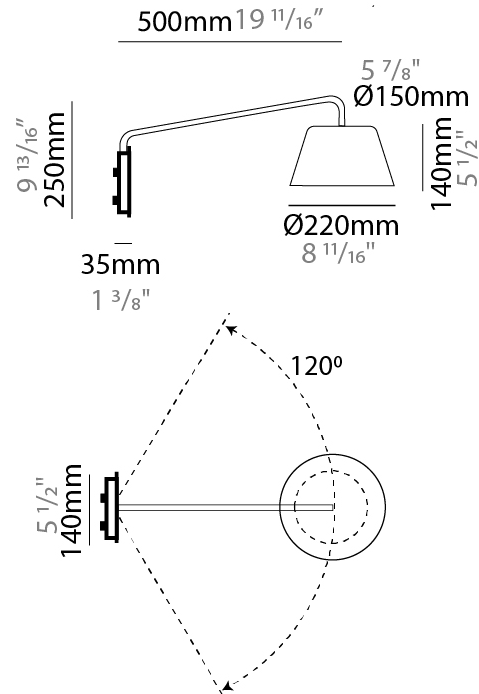

SENTO SURFACE

D113009- -

base number   Finish   Finish
(Diamond)   (Triangle)

1. To build a product code in our configurator select the specify button on the base model # product page
2. To build a manual product code on this datasheet choose from the options listed below in blue font and add the suffix to the base model #

GENERAL

Series: Sento
Brand: Ole
Division: Design
Mounting Type: Surface
Mounting Location: Wall
Subcategory: Task

PHYSICAL

Shape: Bell
Diameter (mm): 220
Diameter (in): 8 ¹¹/₁₆
Width (mm): 220
Width (in): 8 ¹¹/₁₆
Height (mm): 250
Depth (mm): 500
Height (in): 9 ¹³/₁₆
Depth (in): 19 ¹¹/₁₆
Extension (mm): 610
Extension (in): 24
Light Distribution: Direct
Weight (kg): 1.4
Weight (lbs): 3.1
Diffuser:rylic - Satin
Fixture Finish: WHI / MBK / BEI / MSA / OGR / MWH
Holder Finish: WHI / MBK
Fixture Material: Metal
Cable Details: 3000mm Cable

ELECTRICAL

Number of Lamps: 1
Lamp Type: LED Retrofit
Lamp Shape: MR16
Bulb Included: Bulb Not Included
Max. Wattage Per Lamp (W): 7
Lamp Base: GU10
Input Voltage (V): 120

LED

OPTICAL

Adjustability: Rotating

RATINGS AND CERTIFICATIONS

Certified By: Certified for North American Standards
IP rating: IP20

PROJECT _____
TYPE _____
SPECIFIER _____
QUANTITY _____
DATE _____