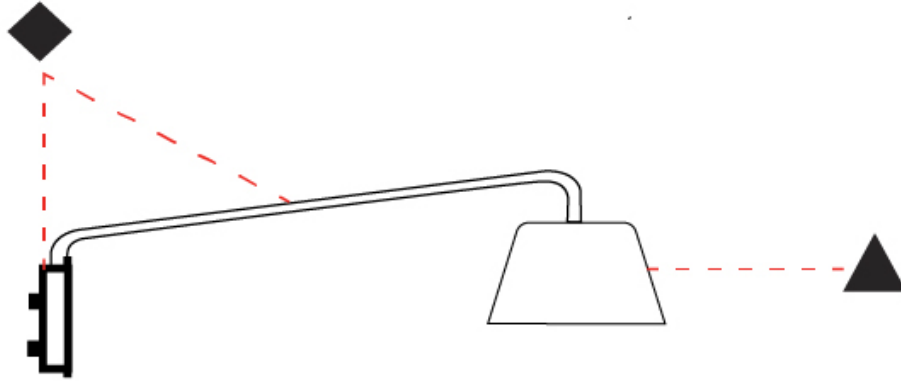

D113006-

PROJECT	_____
TYPE	_____
SPECIFIER	_____
QUANTITY	_____
DATE	_____

D