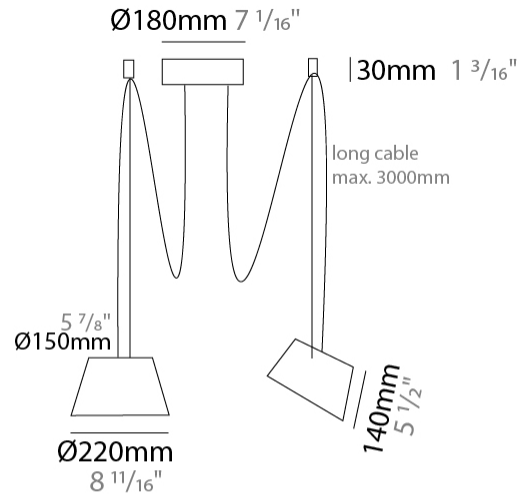

SENTO SUSPENSION

D111031-

base number Finish
Options

PROJECT
TYPE
SPECIFIER
QUANTITY
DATE

1. To build a product code in our configurator select the specify button on the base model # product page
2. To build a manual product code on this datasheet choose from the options listed below in blue font and add the suffix to the base model #

GENERAL

Series: Sentto
Brand: Ole
Division: Design
Mounting Type: Suspension
Mounting Location: Ceiling
Subcategory: Pendant

PHYSICAL

Shape: Bell
Diameter (mm): 220
Diameter (in): 8 11/16
Height (mm): 140
Height (in): 5 1/2
Max. Overall Height (mm): 3140
Max. Overall Height (in): 123 5/8
Light Distribution: Direct
Weight (kg): 1.8
Weight (lbs): 3.6
Diffuser:rylic - Satin
Fixture Finish: [WHi / MBK / MWH](#)
Fixture Material: Metal
Cable Details: 3000mm Cable

ELECTRICAL

Number of Lamps: 2
Lamp Type: LED Retrofit
Lamp Shape: MR16
Bulb Included: Bulb Not Included
Max. Wattage Per Lamp (W): 7
Lamp Base: GU10
Input Voltage (V): 120

LED

OPTICAL

Adjustability: Tilting

RATINGS AND CERTIFICATIONS

Certified By: Certified for North American Standards
IP rating: IP20