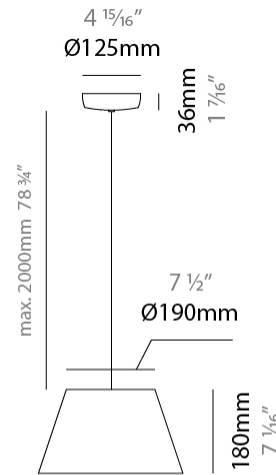

PROJECT	_____
TYPE	_____
SPECIFIER	_____
QUANTITY	_____
DATE	_____

SENTO SUSPENSION

D111037-

base number   Finish
(Triangle)

1. To build a product code in our configurator select the specify button on the base model # product page
2. To build a manual product code on this datasheet choose from the options listed below in blue font and add the suffix to the base model #

GENERAL

Series: Sento
Brand: Ole
Division: Design
Mounting Type: Suspension
Mounting Location: Ceiling
Subcategory: Pendant

PHYSICAL

Shape: Bell
Diameter (mm): 310
Diameter (in): 12 3/16
Height (mm): 180
Height (in): 7 1/16
Max. Overall Height (mm): 2180
Max. Overall Height (in): 85 13/16
Light Distribution: Direct
Weight (kg): 1.3
Weight (lbs): 2.9
Diffuser: Arylic - Satin
Fixture Finish: WHI / MBK / BEI / MSA / OGR / MWH
Fixture Material: Metal
Cable Details: 2000mm Cable

ELECTRICAL

Number of Lamps: 1
Lamp Type: LED Retrofit
Lamp Shape: A19
Bulb Included: Bulb Not Included
Max. Wattage Per Lamp (W): 15
Lamp Base: E26
Input Voltage (V): 120
Upon Request: 277Vac / GU24

LED

OPTICAL

RATINGS AND CERTIFICATIONS

Certified By: Certified for North American Standards
IP rating: IP20

Ø310mm 12 3/16"