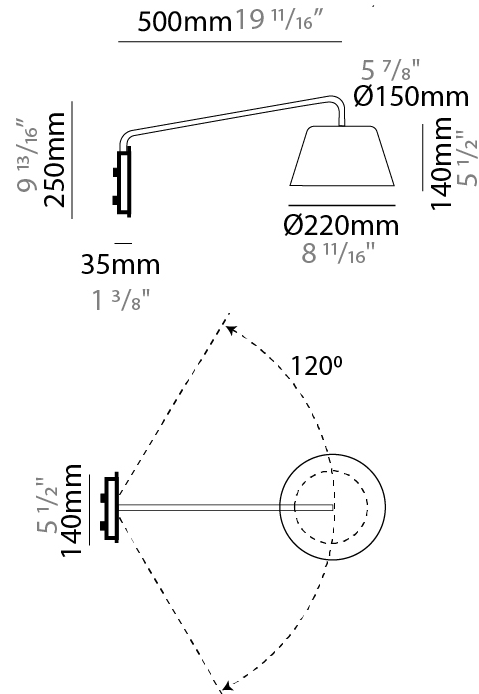

SENTO SURFACE

D113009-

base number   Finish   Finish
(Diamond)   (Triangle)

1. To build a product code in our configurator select the specify button on the base model # product page
2. To build a manual product code on this datasheet choose from the options listed below in blue font and add the suffix to the base model #

GENERAL

Series: Sento
Brand: Ole
Division: Design
Mounting Type: Surface
Mounting Location: Wall
Subcategory: Task

PHYSICAL

Shape: Bell
Diameter (mm): 220
Diameter (in): 8 ¹¹/₁₆
Width (mm): 220
Width (in): 8 ¹¹/₁₆
Height (mm): 250
Depth (mm): 500
Height (in): 9 ¹³/₁₆
Depth (in): 19 ¹¹/₁₆
Extension (mm): 610
Extension (in): 24
Light Distribution: Direct
Weight (kg): 1.4
Weight (lbs): 3.1
Diffuser:rylic - Satin
Fixture Finish: WHI / MBK / BEI / MSA / OGR / MWH
Holder Finish: WHI / MBK
Fixture Material: Metal
Cable Details: 3000mm Cable

ELECTRICAL

Number of Lamps: 1
Lamp Type: LED Retrofit
Lamp Shape: MR16
Bulb Included: Bulb Not Included
Max. Wattage Per Lamp (W): 7
Lamp Base: GU10
Input Voltage (V): 120

LED

OPTICAL

Adjustability: Rotating

RATINGS AND CERTIFICATIONS

Certified By: Certified for North American Standards
IP rating: IP20

PROJECT	_____
TYPE	_____
SPECIFIER	_____
QUANTITY	_____
DATE	_____