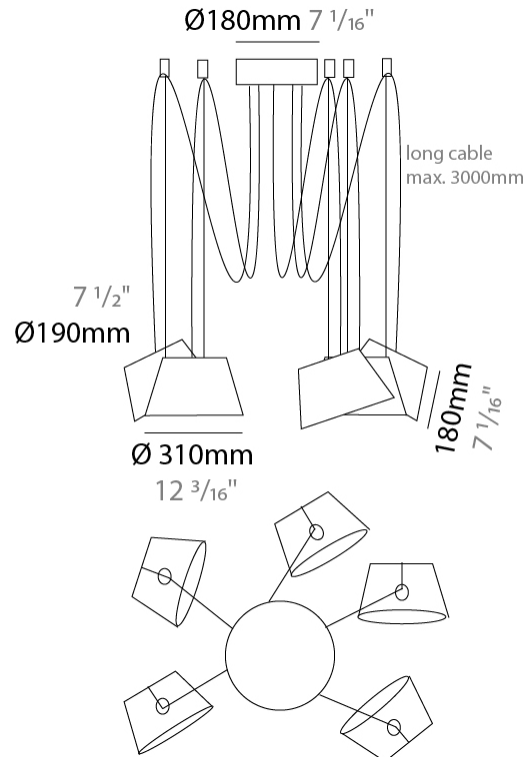

PROJECT _____
TYPE _____
SPECIFIER _____
QUANTITY _____
DATE _____

SENTO SUSPENSION

D111043-

base number _____
Finish _____
Options _____

1. To build a product code in our configurator select the specify button on the base model # product page
2. To build a manual product code on this datasheet choose from the options listed below in blue font and add the suffix to the base model #

GENERAL

Series: Sento _____
Partner: Ole _____
Division: Design _____
Installation: Suspension _____
Product Type: Pendant _____
Mounting Location: Ceiling _____
Light Distribution: Direct _____

PHYSICAL

Shape: Bell _____
Diameter (mm): 310 _____
Diameter (in): 12 ³/₁₆ _____
Height (mm): 180 _____
Height (in): 7 ¹/₁₆ _____
Max. Overall Height (mm): 3180 _____
Max. Overall Height (in): 125 ³/₁₆ _____
Weight (kg): 3.6 _____
Weight (lbs): 7.9 _____
Diffuser: Arylic - Satin _____
Fixture Finish: WHI / BLK _____
Fixture Material: Metal _____
Cable Details: 3000mm Cable _____

ELECTRICAL

Number of Lamps: 5 _____
Lamp Type: LED Retrofit _____
Lamp Shape: A19 _____
Bulb Included: Bulb Not Included _____
Max. Wattage Per Lamp (W): 7 _____
Lamp Base: E26 _____
Input Voltage (V): 120 _____
Upon Request: 277Vac / GU24 _____

LED

OPTICAL

Adjustability: Tilting _____

RATINGS AND CERTIFICATIONS

Certified By: Certified for North American Standards _____
IP rating: IP20 _____