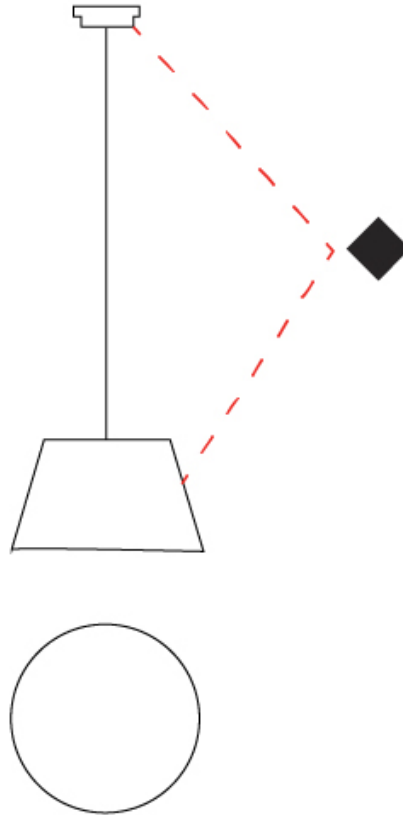

SENTO SUSPENSION

D111028-

PROJECT _____

TYPE _____

SPECIFIER _____

QUANTITY _____

DATE _____

D