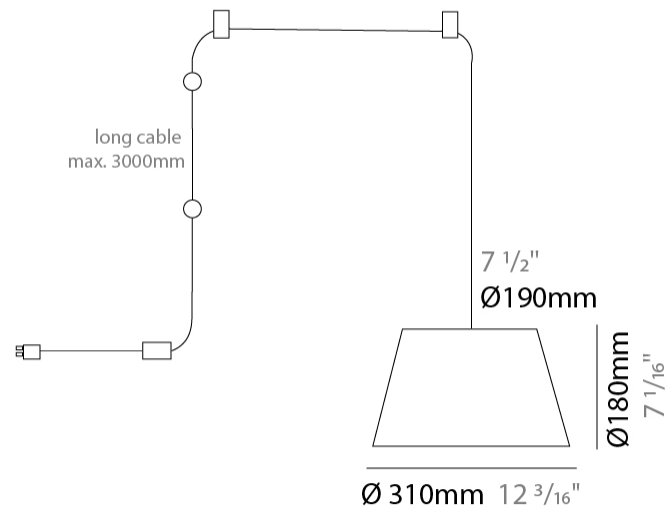

PROJECT _____
TYPE _____
SPECIFIER _____
QUANTITY _____
DATE _____

SENTO SUSPENSION

D111039-

base number   Finish
(Triangle)

1. To build a product code in our configurator select the specify button on the base model # product page
2. To build a manual product code on this datasheet choose from the options listed below in blue font and add the suffix to the base model #

GENERAL

Series: Sento _____
Brand: Ole _____
Division: Design _____
Mounting Type: Suspension _____
Mounting Location: Ceiling _____
Subcategory: Pendant _____

PHYSICAL

Shape: Bell _____
Diameter (mm): 310 _____
Diameter (in): 12 ³/₁₆ _____
Height (mm): 180 _____
Height (in): 7 ¹/₁₆ _____
Max. Overall Height (mm): 3180 _____
Max. Overall Height (in): 125 ³/₁₆ _____
Light Distribution: Direct _____
Weight (kg): 1.3 _____
Weight (lbs): 2.9 _____
Diffuser:rylic - Satin _____
Fixture Finish: WHI / MBK / BEI / MSA / GRN _____
Fixture Material: Metal _____
Cable Details: 3000mm Cable _____

ELECTRICAL

Number of Lamps: 1 _____
Lamp Type: LED Retrofit _____
Lamp Shape: A19 _____
Bulb Included: Bulb Not Included _____
Max. Wattage Per Lamp (W): 7 _____
Lamp Base: E26 _____
Input Voltage (V): 120 _____
Upon Request: 277Vac / GU24 _____

LED

OPTICAL

Adjustability: Fixed _____

RATINGS AND CERTIFICATIONS

Certified By: Certified for North American Standards _____
IP rating: IP20 _____