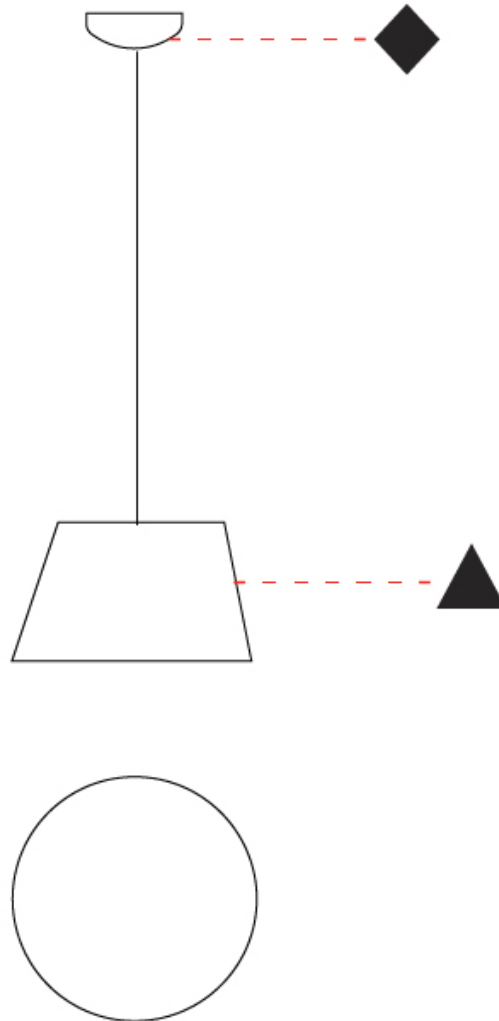

D111037-

PROJECT

TYPE

SPECIFIER

QUANTITY

DATE

D