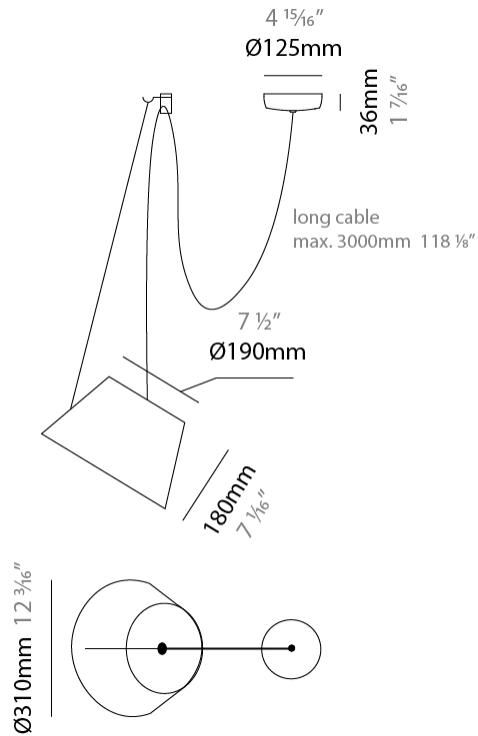

PROJECT
TYPE
SPECIFIER
QUANTITY
DATE

SENTO SUSPENSION

D111038-

base number Finish
Options

1. To build a product code in our configurator select the specify button on the base model # product page
2. To build a manual product code on this datasheet choose from the options listed below in blue font and add the suffix to the base model #

GENERAL

Series: Sento
Brand: Ole
Division: Design
Mounting Type: Suspension
Mounting Location: Ceiling
Subcategory: Pendant

PHYSICAL

Shape: Bell
Diameter (mm): 310
Diameter (in): 12 ³/₁₆"
Height (mm): 180
Height (in): 7 ¹/₁₆"
Max. Overall Height (mm): 3180
Max. Overall Height (in): 125 ³/₁₆"
Light Distribution: Direct
Weight (kg): 1.3
Weight (lbs): 2.9
Diffuser:rylic - Satin
Fixture Finish: [WHi](#) / [MBK](#) / [MWH](#)
Fixture Material: Metal
Cable Details: 2000mm Cable

ELECTRICAL

Number of Lamps: 1
Lamp Type: LED Retrofit
Lamp Shape: A19
Bulb Included: Bulb Not Included
Max. Wattage Per Lamp (W): 7
Lamp Base: E26
Input Voltage (V): 120
Upon Request: 277Vac / GU24

LED

OPTICAL

Adjustability: Tilting

RATINGS AND CERTIFICATIONS

Certified By: Certified for North American Standards
IP rating: IP20