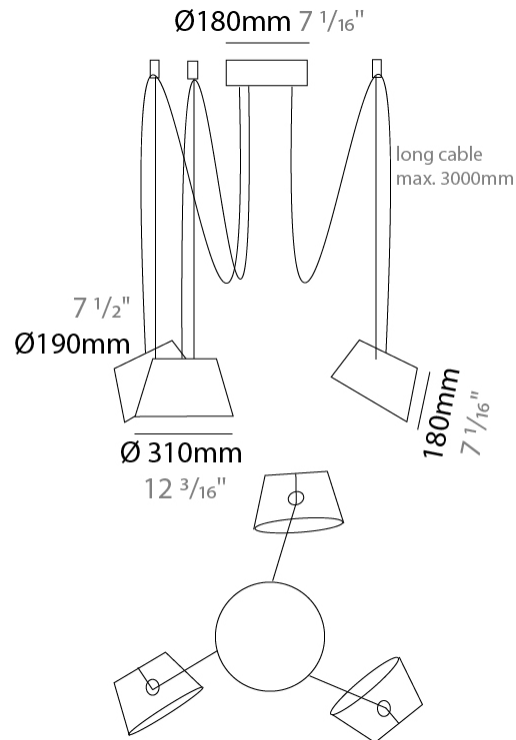

SENTO SUSPENSION

D111041-

base number   Finish
Options

1. To build a product code in our configurator select the specify button on the base model # product page
2. To build a manual product code on this datasheet choose from the options listed below in blue font and add the suffix to the base model #

GENERAL

Series: Sento
Brand: Ole
Division: Design
Mounting Type: Suspension
Mounting Location: Ceiling
Subcategory: Pendant

PHYSICAL

Shape: Bell
Diameter (mm): 310
Diameter (in): 12 3/16
Height (mm): 180
Height (in): 7 1/16
Max. Overall Height (mm): 3180
Max. Overall Height (in): 125 3/16
Light Distribution: Direct
Weight (kg): 2.3
Weight (lbs): 5.1
Diffuser: Arylic - Satin
Fixture Finish: WHI / MBK / MWH
Fixture Material: Metal
Cable Details: 3000mm Cable

ELECTRICAL

Number of Lamps: 3
Lamp Type: LED Retrofit
Lamp Shape: A19
Bulb Included: Bulb Not Included
Max. Wattage Per Lamp (W): 7
Lamp Base: E26
Input Voltage (V): 120
Upon Request: 277Vac / GU24

LED

OPTICAL

Adjustability: Tilting

RATINGS AND CERTIFICATIONS

Certified By: Certified for North American Standards
IP rating: IP20