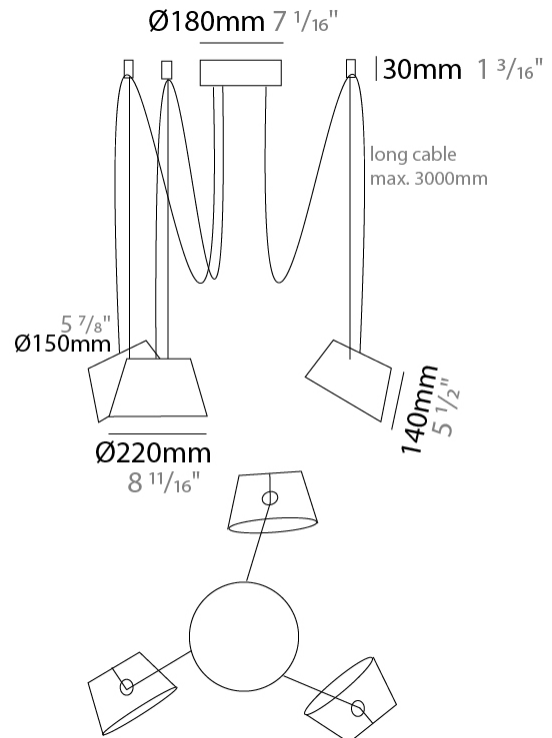

SENTO SUSPENSION

D111032-

base number _____
Finish _____
Options _____

1. To build a product code in our configurator select the specify button on the base model # product page
2. To build a manual product code on this datasheet choose from the options listed below in blue font and add the suffix to the base model #

GENERAL

Series: Sento _____
Partner: Ole _____
Division: Design _____
Installation: Suspension _____
Product Type: Pendant _____
Mounting Location: Ceiling _____
Light Distribution: Direct _____

PHYSICAL

Shape: Bell _____
Diameter (mm): 220 _____
Diameter (in): 8 ¹¹/₁₆ _____
Height (mm): 140 _____
Height (in): 5 ¹/₂ _____
Max. Overall Height (mm): 3140 _____
Max. Overall Height (in): 123 ⁵/₈ _____
Weight (kg): 2.4 _____
Weight (lbs): 5.3 _____
Diffuser: Arylic - Satin _____
Fixture Finish: WHI / BLK _____
Fixture Material: Metal _____
Cable Details: 3000mm Cable _____

ELECTRICAL

Number of Lamps: 3 _____
Lamp Type: LED Retrofit _____
Lamp Shape: MR16 _____
Bulb Included: Bulb Not Included _____
Max. Wattage Per Lamp (W): 7 _____
Lamp Base: GU10 _____
Input Voltage (V): 120 _____

LED

OPTICAL

Adjustability: Tilting _____

RATINGS AND CERTIFICATIONS

Certified By: Certified for North American Standards _____
IP rating: IP20 _____