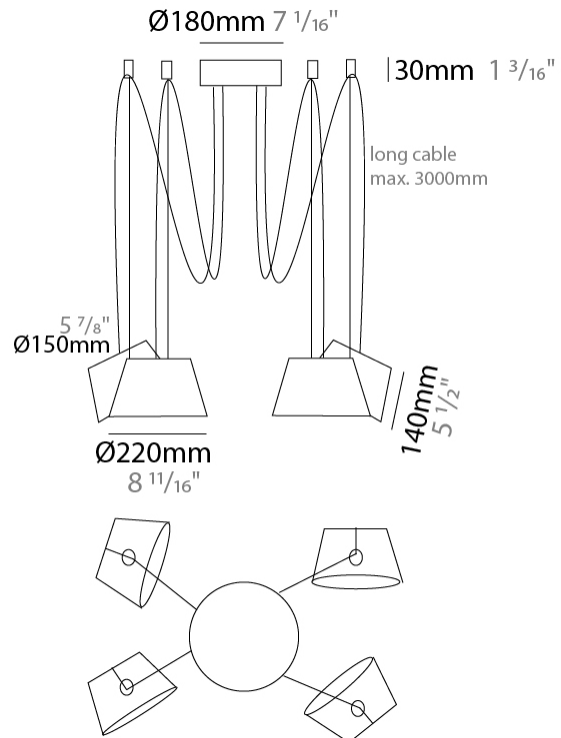

SENTO SUSPENSION

D111033-

base number _____
Finish _____
Options _____

1. To build a product code in our configurator select the specify button on the base model # product page
2. To build a manual product code on this datasheet choose from the options listed below in blue font and add the suffix to the base model #

GENERAL

Series: Sento _____
Brand: Ole _____
Division: Design _____
Mounting Type: Suspension _____
Mounting Location: Ceiling _____
Subcategory: Pendant _____

PHYSICAL

Shape: Bell _____
Diameter (mm): 220 _____
Diameter (in): 8 ¹¹/₁₆ _____
Height (mm): 140 _____
Height (in): 5 ¹/₂ _____
Max. Overall Height (mm): 3140 _____
Max. Overall Height (in): 123 ⁵/₈ _____
Light Distribution: Direct _____
Weight (kg): 3 _____
Weight (lbs): 6.6 _____
Diffuser:rylic - Satin _____
Fixture Finish: [WHi / MBK / MWH](#) _____
Fixture Material: Metal _____
Cable Details: 3000mm Cable _____

ELECTRICAL

Number of Lamps: 4 _____
Lamp Type: LED Retrofit _____
Lamp Shape: MR16 _____
Bulb Included: Bulb Not Included _____
Max. Wattage Per Lamp (W): 7 _____
Lamp Base: GU10 _____
Input Voltage (V): 120 _____

LED

OPTICAL

Adjustability: Tilting _____

RATINGS AND CERTIFICATIONS

Certified By: Certified for North American Standards _____
IP rating: IP20 _____