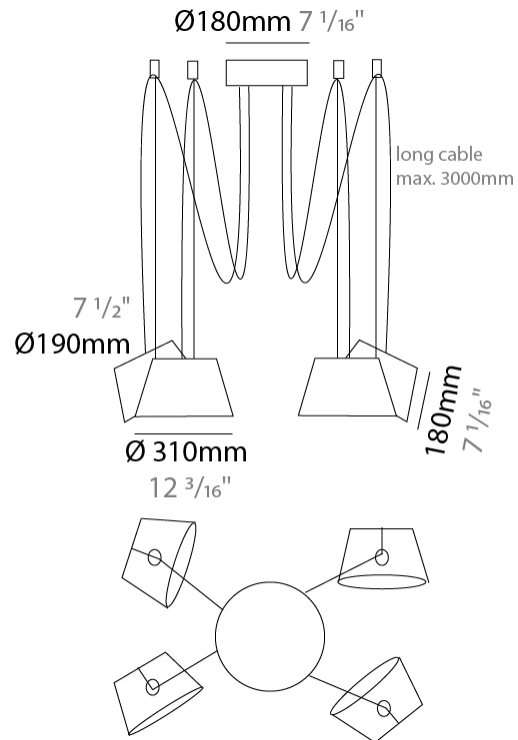

PROJECT _____
TYPE _____
SPECIFIER _____
QUANTITY _____
DATE _____

SENTO SUSPENSION

D111042-

base number   Finish
Options

1. To build a product code in our configurator select the specify button on the base model # product page
2. To build a manual product code on this datasheet choose from the options listed below in blue font and add the suffix to the base model #

GENERAL

Series: Sento _____
Brand: Ole _____
Division: Design _____
Mounting Type: Suspension _____
Mounting Location: Ceiling _____
Subcategory: Pendant _____

PHYSICAL

Shape: Bell _____
Diameter (mm): 310 _____
Diameter (in): 12 ³/₁₆ _____
Height (mm): 180 _____
Height (in): 7 ¹/₁₆ _____
Max. Overall Height (mm): 3180 _____
Max. Overall Height (in): 125 ³/₁₆ _____
Light Distribution: Direct _____
Weight (kg): 2.9 _____
Weight (lbs): 6.4 _____
Diffuser: Arylic - Satin _____
Fixture Finish: [WHi / MBK / MWH](#) _____
Fixture Material: Metal _____
Cable Details: 3000mm Cable _____

ELECTRICAL

Number of Lamps: 4 _____
Lamp Type: LED Retrofit _____
Bulb Included: Bulb Not Included _____
Max. Wattage Per Lamp (W): 7 _____
Lamp Base: E26 _____
Input Voltage (V): 120 _____

LED

OPTICAL

Adjustability: Tilting _____

RATINGS AND CERTIFICATIONS

Certified By: Certified for North American Standards _____
IP rating: IP20 _____