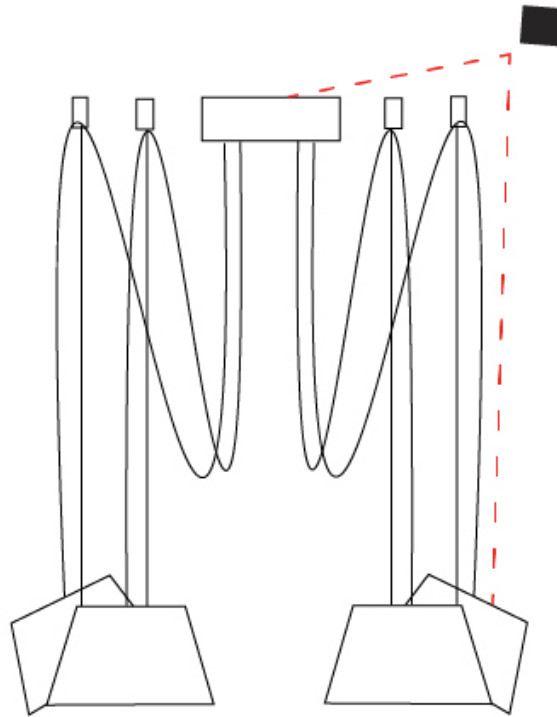

D111042-

PROJECT
TYPE
SPECIFIER
QUANTITY
DATE

D