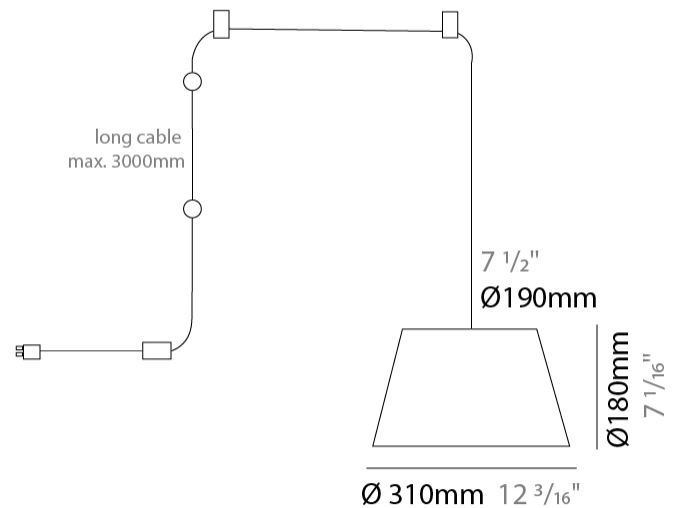

PROJECT	_____
TYPE	_____
SPECIFIER	_____
QUANTITY	_____
DATE	_____

SENTO SUSPENSION

D111039-

base number   Finish
(Triangle)

1. To build a product code in our configurator select the specify button on the base model # product page
2. To build a manual product code on this datasheet choose from the options listed below in blue font and add the suffix to the base model #

GENERAL

Series: Sento
Brand: Ole
Division: Design
Mounting Type: Suspension
Mounting Location: Ceiling
Subcategory: Pendant

PHYSICAL

Shape: Bell
Diameter (mm): 310
Diameter (in): 12 ³/₁₆
Height (mm): 180
Height (in): 7 ¹/₁₆
Max. Overall Height (mm): 3180
Max. Overall Height (in): 125 ³/₁₆
Light Distribution: Direct
Weight (kg): 1.3
Weight (lbs): 2.9
Diffuser:rylic - Satin
[Fixture Finish: WHI / MBK / BEI / MSA / GRN](#)
Fixture Material: Metal
Cable Details: 3000mm Cable

ELECTRICAL

Number of Lamps: 1
Lamp Type: LED Retrofit
Lamp Shape: A19
Bulb Included: Bulb Not Included
Max. Wattage Per Lamp (W): 7
Lamp Base: E26
Input Voltage (V): 120
Upon Request: 277Vac / GU24

LED

OPTICAL

Adjustability: Fixed

RATINGS AND CERTIFICATIONS

Certified By: Certified for North American Standards
IP rating: IP20