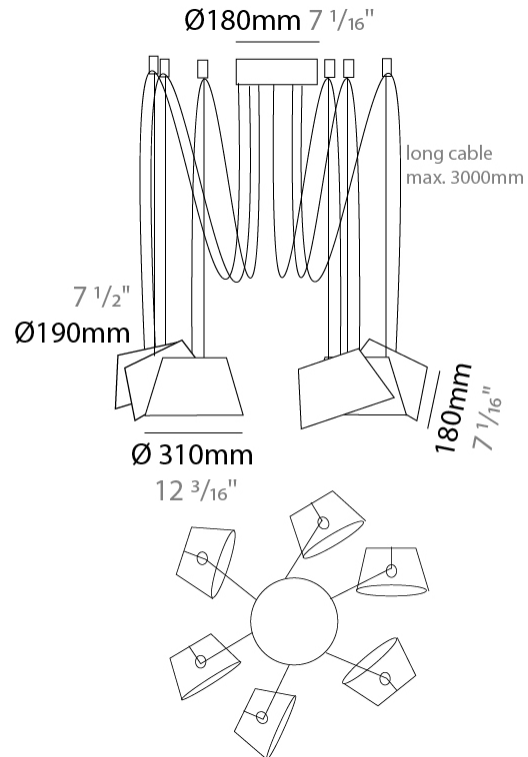

PROJECT _____
TYPE _____
SPECIFIER _____
QUANTITY _____
DATE _____

SENTO SUSPENSION

D111044-

base number   Finish
Options

1. To build a product code in our configurator select the specify button on the base model # product page
2. To build a manual product code on this datasheet choose from the options listed below in blue font and add the suffix to the base model #

GENERAL

Series: Sento _____
Partner: Ole _____
Division: Design _____
Installation: Suspension _____
Product Type: Pendant _____
Mounting Location: Ceiling _____
Light Distribution: Direct _____

PHYSICAL

Shape: Bell _____
Diameter (mm): 310 _____
Diameter (in): 12 ³/₁₆ _____
Height (mm): 180 _____
Height (in): 7 ¹/₁₆ _____
Max. Overall Height (mm): 3180 _____
Max. Overall Height (in): 125 ³/₁₆ _____
Weight (kg): 4.5 _____
Weight (lbs): 9.9 _____
Diffuser:rylic - Satin _____
Fixture Finish: WHI / BLK _____
Fixture Material: Metal _____
Cable Details: 3000mm Cable _____

ELECTRICAL

Number of Lamps: 6 _____
Lamp Type: LED Retrofit _____
Lamp Shape: A19 _____
Bulb Included: Bulb Not Included _____
Max. Wattage Per Lamp (W): 7 _____
Lamp Base: E26 _____
Input Voltage (V): 120 _____
Upon Request: 277Vac / GU24 _____

LED

OPTICAL

Adjustability: Tilting _____

RATINGS AND CERTIFICATIONS

Certified By: Certified for North American Standards _____
IP rating: IP20 _____