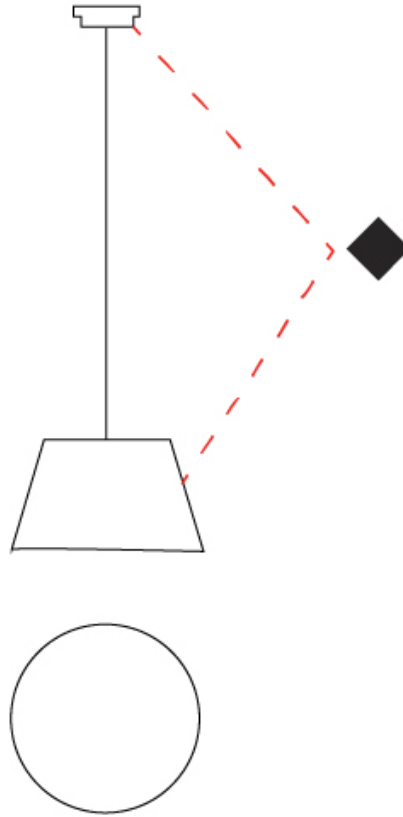

SENTO SUSPENSION

D111028-

PROJECT

TYPE

SPECIFIER

QUANTITY

DATE

D