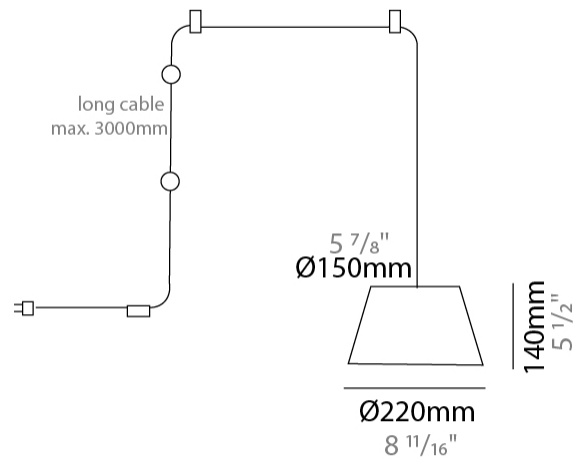

PROJECT	_____
TYPE	_____
SPECIFIER	_____
QUANTITY	_____
DATE	_____

SENTO SUSPENSION

D111030-

base number   Finish
(Triangle)

1. To build a product code in our configurator select the specify button on the base model # product page
2. To build a manual product code on this datasheet choose from the options listed below in blue font and add the suffix to the base model #

GENERAL

Series: Sento _____
Brand: Ole _____
Division: Design _____
Mounting Type: Suspension _____
Mounting Location: Ceiling _____
Subcategory: Pendant _____

PHYSICAL

Shape: Bell _____
Diameter (mm): 220 _____
Diameter (in): 8 ¹¹/₁₆ _____
Height (mm): 140 _____
Height (in): 5 ¹/₂ _____
Max. Overall Height (mm): 3140 _____
Max. Overall Height (in): 123 ⁵/₈ _____
Light Distribution: Direct _____
Weight (kg): 1.2 _____
Weight (lbs): 2.6 _____
Diffuser:rylic - Satin _____
[Fixture Finish: WHI / MBK / BEI / MSA / OGR / MWH](#) _____
Fixture Material: Metal _____
Cable Details: 3000mm Cable _____

ELECTRICAL

Number of Lamps: 1 _____
Lamp Type: LED Retrofit _____
Lamp Shape: MR16 _____
Bulb Included: Bulb Not Included _____
Max. Wattage Per Lamp (W): 7 _____
Lamp Base: GU10 _____
Input Voltage (V): 120 _____

LED

OPTICAL

Adjustability: Fixed _____

RATINGS AND CERTIFICATIONS

Certified By: Certified for North American Standards _____
IP rating: IP20 _____