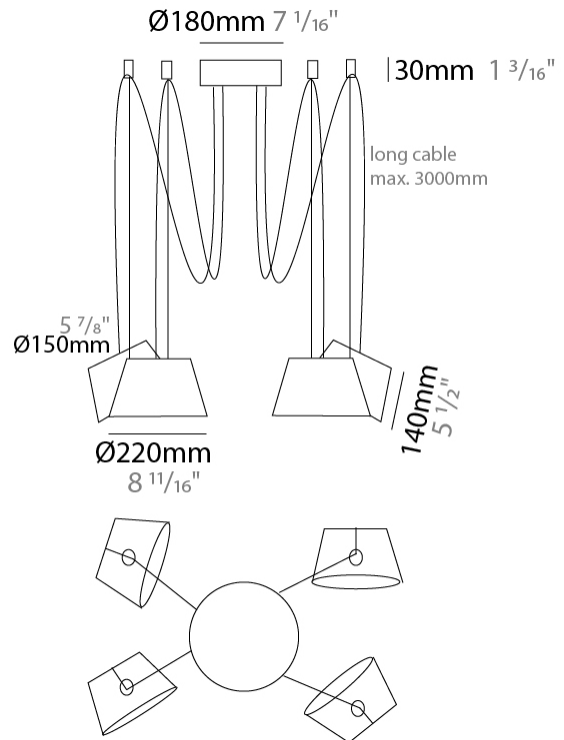

PROJECT	_____
TYPE	_____
SPECIFIER	_____
QUANTITY	_____
DATE	_____

SENTO SUSPENSION

D111033-

base number   Finish
Options

1. To build a product code in our configurator select the specify button on the base model # product page
2. To build a manual product code on this datasheet choose from the options listed below in blue font and add the suffix to the base model #

GENERAL

Series: Sento
Partner: Ole
Division: Design
Installation: Suspension
Product Type: Pendant
Mounting Location: Ceiling
Light Distribution: Direct

PHYSICAL

Shape: Bell
Diameter (mm): 220
Diameter (in): 8 ¹¹/₁₆
Height (mm): 140
Height (in): 5 ¹/₂
Max. Overall Height (mm): 3140
Max. Overall Height (in): 123 ⁵/₈
Weight (kg): 3
Weight (lbs): 6.6
Diffuser: Arylic - Satin
Fixture Finish: WHI / BLK
Fixture Material: Metal
Cable Details: 3000mm Cable

ELECTRICAL

Number of Lamps: 4
Lamp Type: LED Retrofit
Lamp Shape: MR16
Bulb Included: Bulb Not Included
Max. Wattage Per Lamp (W): 7
Lamp Base: GU10
Input Voltage (V): 120

LED

OPTICAL

Adjustability: Tilting

RATINGS AND CERTIFICATIONS

Certified By: Certified for North American Standards
IP rating: IP20