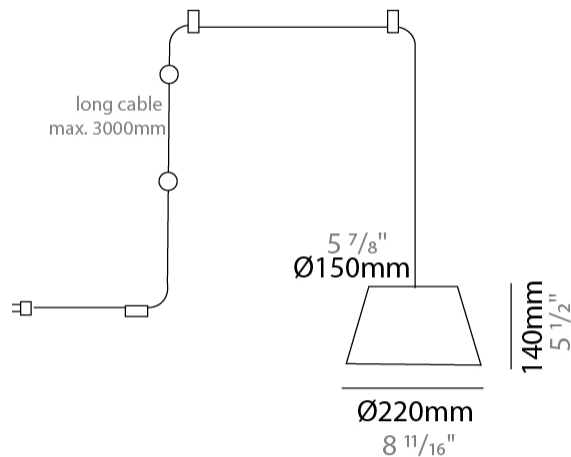

SENTO SUSPENSION

D111030-

base number _____
Finish _____
Options _____

1. To build a product code in our configurator select the specify button on the base model # product page
2. To build a manual product code on this datasheet choose from the options listed below in blue font and add the suffix to the base model #

GENERAL

Series: Sento _____
Partner: Ole _____
Division: Design _____
Installation: Suspension _____
Product Type: Pendant _____
Mounting Location: Ceiling _____
Light Distribution: Direct _____

PHYSICAL

Shape: Bell _____
Diameter (mm): 220 _____
Diameter (in): 8 ¹¹/₁₆ _____
Height (mm): 140 _____
Height (in): 5 ¹/₂ _____
Max. Overall Height (mm): 3140 _____
Max. Overall Height (in): 123 ⁵/₈ _____
Weight (kg): 1.2 _____
Weight (lbs): 2.6 _____
Diffuser:rylic - Satin _____
Fixture Finish: WHI / BLK / SND / OLV / TER _____
Fixture Material: Metal _____
Cable Details: 3000mm Cable _____

ELECTRICAL

Number of Lamps: 1 _____
Lamp Type: LED Retrofit _____
Lamp Shape: MR16 _____
Bulb Included: Bulb Not Included _____
Max. Wattage Per Lamp (W): 7 _____
Lamp Base: GU10 _____
Input Voltage (V): 120 _____

LED

OPTICAL

Adjustability: Fixed _____

RATINGS AND CERTIFICATIONS

Certified By: Certified for North American Standards _____
IP rating: IP20 _____