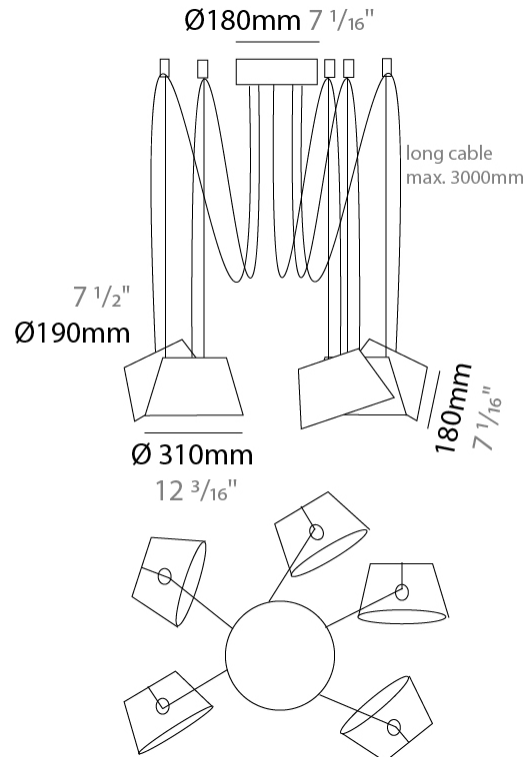

PROJECT _____
TYPE _____
SPECIFIER _____
QUANTITY _____
DATE _____

SENTO SUSPENSION

D111043-

base number   Finish
Options

1. To build a product code in our configurator select the specify button on the base model # product page
2. To build a manual product code on this datasheet choose from the options listed below in blue font and add the suffix to the base model #

GENERAL

Series: Sento _____
Brand: Ole _____
Division: Design _____
Mounting Type: Suspension _____
Mounting Location: Ceiling _____
Subcategory: Pendant _____

PHYSICAL

Shape: Bell _____
Diameter (mm): 310 _____
Diameter (in): 12 ³/₁₆ _____
Height (mm): 180 _____
Height (in): 7 ¹/₁₆ _____
Max. Overall Height (mm): 3180 _____
Max. Overall Height (in): 125 ³/₁₆ _____
Light Distribution: Direct _____
Weight (kg): 3.6 _____
Weight (lbs): 7.9 _____
Diffuser:rylic - Satin _____
Fixture Finish: [WHI / MBK / MWH](#) _____
Fixture Material: Metal _____
Cable Details: 3000mm Cable _____

ELECTRICAL

Number of Lamps: 5 _____
Lamp Type: LED Retrofit _____
Lamp Shape: A19 _____
Bulb Included: Bulb Not Included _____
Max. Wattage Per Lamp (W): 7 _____
Lamp Base: E26 _____
Input Voltage (V): 120 _____
Upon Request: 277Vac / GU24 _____

LED

OPTICAL

Adjustability: Tilting _____

RATINGS AND CERTIFICATIONS

Certified By: Certified for North American Standards _____
IP rating: IP20 _____