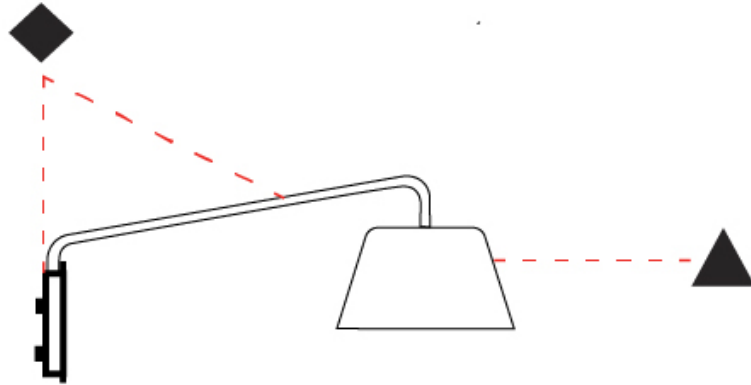

D113009-

PROJECT
TYPE
SPECIFIER
QUANTITY
DATE

D