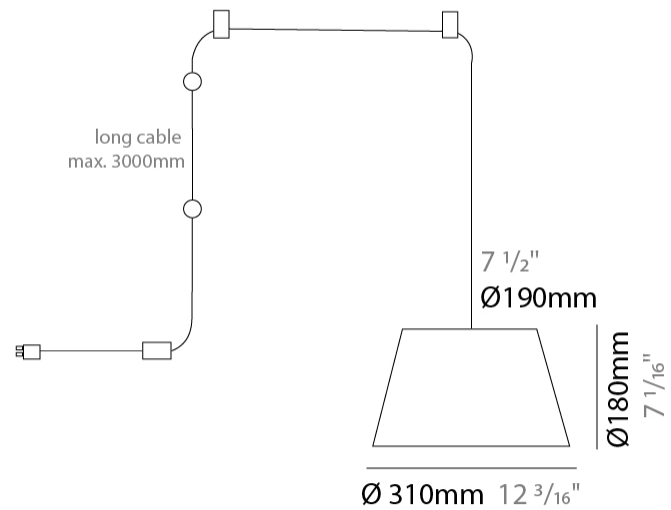

PROJECT	_____
TYPE	_____
SPECIFIER	_____
QUANTITY	_____
DATE	_____

SENTO SUSPENSION

D111039-

base number   Finish
Options

1. To build a product code in our configurator select the specify button on the base model # product page
2. To build a manual product code on this datasheet choose from the options listed below in blue font and add the suffix to the base model #

GENERAL

Series: Sento
Partner: Ole
Division: Design
Installation: Suspension
Product Type: Pendant
Mounting Location: Ceiling
Light Distribution: Direct

PHYSICAL

Shape: Bell
Diameter (mm): 310
Diameter (in): 12 3/16
Height (mm): 180
Height (in): 7 1/16
Max. Overall Height (mm): 3180
Max. Overall Height (in): 125 3/16
Weight (kg): 1.3
Weight (lbs): 2.9
Diffuser: Arylic - Satin
Fixture Finish: WHI / BLK / SND / OLV / TER
Fixture Material: Metal
Cable Details: 3000mm Cable

ELECTRICAL

Number of Lamps: 1
Lamp Type: LED Retrofit
Lamp Shape: A19
Bulb Included: Bulb Not Included
Max. Wattage Per Lamp (W): 7
Lamp Base: E26
Input Voltage (V): 120
Upon Request: 277Vac / GU24

LED

OPTICAL

Adjustability: Fixed

RATINGS AND CERTIFICATIONS

Certified By: Certified for North American Standards
IP rating: IP20