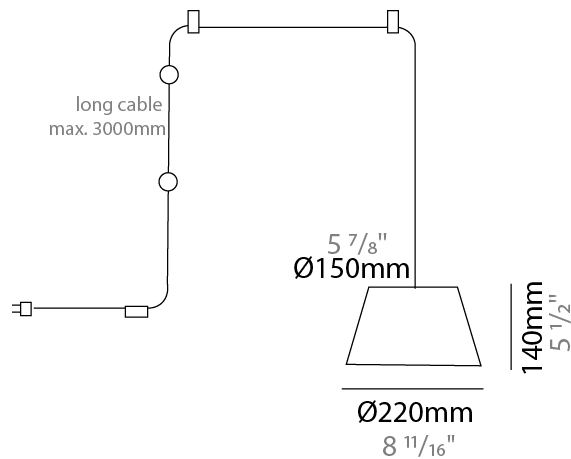

PROJECT	_____
TYPE	_____
SPECIFIER	_____
QUANTITY	_____
DATE	_____

SENTO SUSPENSION

D111030-

base number   Finish
Options

1. To build a product code in our configurator select the specify button on the base model # product page
2. To build a manual product code on this datasheet choose from the options listed below in blue font and add the suffix to the base model #

GENERAL

Series: Sento
Partner: Ole
Division: Design
Installation: Suspension
Product Type: Pendant
Mounting Location: Ceiling
Light Distribution: Direct

PHYSICAL

Shape: Bell
Diameter (mm): 220
Diameter (in): 8 11/16
Height (mm): 140
Height (in): 5 1/2
Max. Overall Height (mm): 3140
Max. Overall Height (in): 123 5/8
Weight (kg): 1.2
Weight (lbs): 2.6
Diffuser: Arylic - Satin
Fixture Finish: WHI / BLK / SND / OLV / TER
Fixture Material: Metal
Cable Details: 3000mm Cable

ELECTRICAL

Number of Lamps: 1
Lamp Type: LED Retrofit
Lamp Shape: MR16
Bulb Included: Bulb Not Included
Max. Wattage Per Lamp (W): 7
Lamp Base: GU10
Input Voltage (V): 120

LED

OPTICAL

Adjustability: Fixed

RATINGS AND CERTIFICATIONS

Certified By: Certified for North American Standards
IP rating: IP20