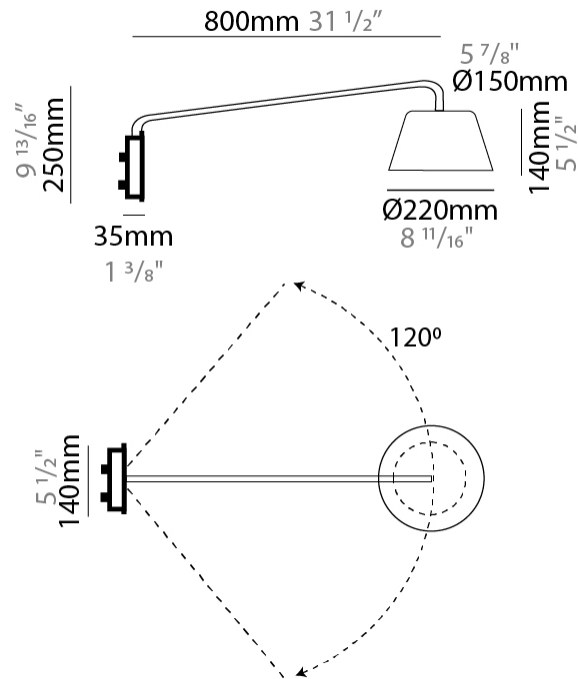

SENTO SURFACE

D113006-

base number   Finish   Finish
(Diamond)   (Triangle)

1. To build a product code in our configurator select the specify button on the base model # product page
2. To build a manual product code on this datasheet choose from the options listed below in blue font and add the suffix to the base model #

GENERAL

Series: Sento
Brand: Ole
Division: Design
Mounting Type: Surface
Mounting Location: Wall
Subcategory: Task

PHYSICAL

Shape: Bell
Diameter (mm): 220
Diameter (in): 8 ¹¹/₁₆
Width (mm): 220
Width (in): 8 ¹¹/₁₆
Height (mm): 250
Depth (mm): 800
Height (in): 9 ¹³/₁₆
Depth (in): 31 ¹/₂
Extension (mm): 610
Extension (in): 24
Light Distribution: Direct
Weight (kg): 1.5
Weight (lbs): 3.3
Diffuser:rylic - Satin
Fixture Finish: WHI / MBK / BEI/ MSA / OGR / MWH
Holder Finish: WHI / MBK
Fixture Material: Metal
Cable Details: 3000mm Cable

ELECTRICAL

Number of Lamps: 1
Lamp Type: LED Retrofit
Lamp Shape: MR16
Bulb Included: Bulb Not Included
Max. Wattage Per Lamp (W): 7
Lamp Base: GU10
Input Voltage (V): 120

LED

OPTICAL

Adjustability: Rotating

RATINGS AND CERTIFICATIONS

Certified By: Certified for North American Standards
IP rating: IP20

PROJECT	_____
TYPE	_____
SPECIFIER	_____
QUANTITY	_____
DATE	_____