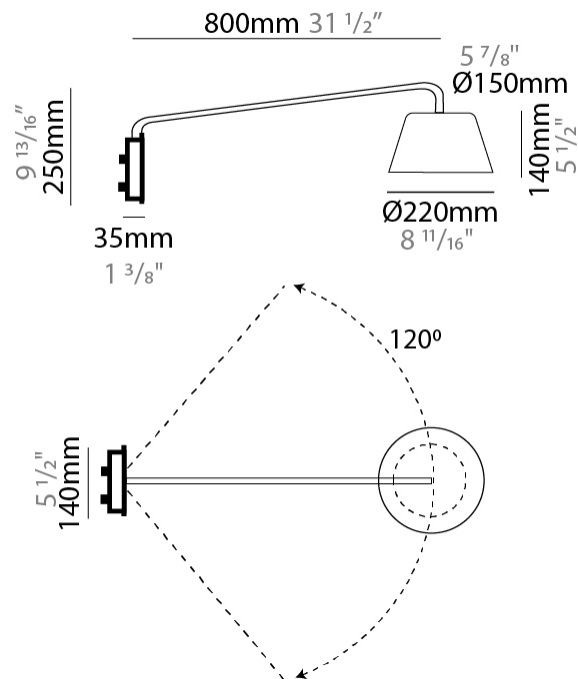

SENTO SURFACE

D113006-

base number   Finish   Finish
(Diamond)   (Triangle)

1. To build a product code in our configurator select the specify button on the base model # product page
2. To build a manual product code on this datasheet choose from the options listed below in blue font and add the suffix to the base model #

GENERAL

Series: Sento
Brand: Ole
Division: Design
Mounting Type: Surface
Mounting Location: Wall
Subcategory: Task

PHYSICAL

Shape: Bell
Diameter (mm): 220
Diameter (in): 8 ¹¹/₁₆
Width (mm): 220
Width (in): 8 ¹¹/₁₆
Height (mm): 250
Depth (mm): 800
Height (in): 9 ¹³/₁₆
Depth (in): 31 ¹/₂
Extension (mm): 610
Extension (in): 24
Light Distribution: Direct
Weight (kg): 1.5
Weight (lbs): 3.3
Diffuser:rylic - Satin
Fixture Finish: WHI / MBK / BEI / MSA / OGR / MWH
Holder Finish: WHI / MBK
Fixture Material: Metal
Cable Details: 3000mm Cable

ELECTRICAL

Number of Lamps: 1
Lamp Type: LED Retrofit
Lamp Shape: MR16
Bulb Included: Bulb Not Included
Max. Wattage Per Lamp (W): 7
Lamp Base: GU10
Input Voltage (V): 120

LED

OPTICAL

Adjustability: Rotating

RATINGS AND CERTIFICATIONS

Certified By: Certified for North American Standards
IP rating: IP20

PROJECT	
TYPE	
SPECIFIER	
QUANTITY	
DATE