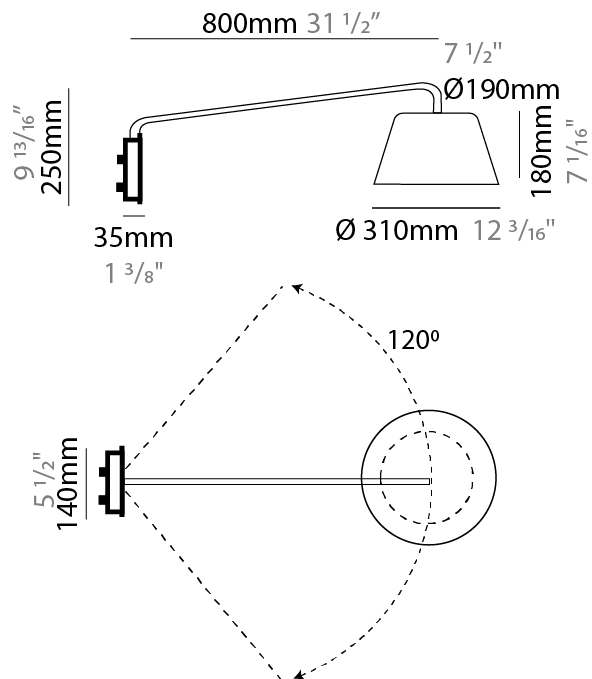

SENTO SURFACE

D113008- _____ - _____
base number   Finish   Finish
                          (Diamond)   (Triangle)

1. To build a product code in our configurator select the specify button on the base model # product page
2. To build a manual product code on this datasheet choose from the options listed below in blue font and add the suffix to the base model #

GENERAL

Series: Sento _____
Brand: Ole _____
Division: Design _____
Mounting Type: Surface _____
Mounting Location: Wall _____
Subcategory: Task _____

PHYSICAL

Shape: Bell _____
Diameter (mm): 310 _____
Diameter (in): 12 ³/₁₆ _____
Width (mm): 310 _____
Width (in): 12 ³/₁₆ _____
Height (mm): 250 _____
Depth (mm): 800 _____
Height (in): 9 ¹³/₁₆ _____
Depth (in): 31 ¹/₂ _____
Extension (mm): 655 _____
Extension (in): 25 ³/₄ _____
Light Distribution: Direct _____
Weight (kg): 1.7 _____
Weight (lbs): 3.7 _____
Diffuser:rylic - Satin _____
Fixture Finish: WHI / MBK / BEI / MSA / OGR / MWH _____
Holder Finish: WHI / MBK _____
Fixture Material: Metal _____
Cable Details: 3000mm Cable _____

ELECTRICAL

Number of Lamps: 1 _____
Lamp Type: LED Retrofit _____
Lamp Shape: A19 _____
Bulb Included: Bulb Not Included _____
Max. Wattage Per Lamp (W): 7 _____
Lamp Base: E26 _____
Input Voltage (V): 120 _____
Upon Request: 277Vac / GU24 _____

LED

OPTICAL

Adjustability: Rotating _____

RATINGS AND CERTIFICATIONS

Certified By: Certified for North American Standards _____
IP rating: IP20 _____