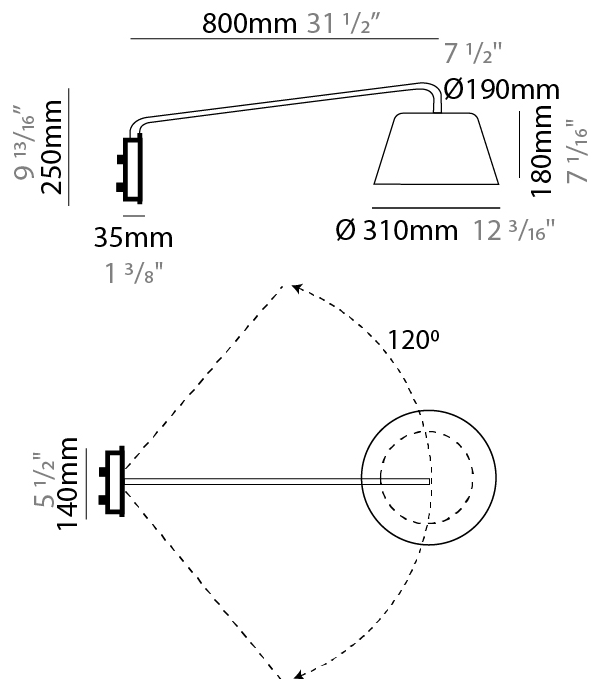

SENTO SURFACE

D113008-

base number   Finish   Finish
(Diamond)   (Triangle)

1. To build a product code in our configurator select the specify button on the base model # product page
2. To build a manual product code on this datasheet choose from the options listed below in blue font and add the suffix to the base model #

GENERAL

Series: Sento
Brand: Ole
Division: Design
Mounting Type: Surface
Mounting Location: Wall
Subcategory: Task

PHYSICAL

Shape: Bell
Diameter (mm): 310
Diameter (in): 12 ³/₁₆"
Width (mm): 310
Width (in): 12 ³/₁₆"
Height (mm): 250
Depth (mm): 800
Height (in): 9 ¹³/₁₆"
Depth (in): 31 ¹/₂"
Extension (mm): 655
Extension (in): 25 ³/₄"
Light Distribution: Direct
Weight (kg): 1.7
Weight (lbs): 3.7
Diffuser:rylic - Satin
Fixture Finish: WHI / MBK / BEI / MSA / OGR / MWH
Holder Finish: WHI / MBK
Fixture Material: Metal
Cable Details: 3000mm Cable

ELECTRICAL

Number of Lamps: 1
Lamp Type: LED Retrofit
Lamp Shape: A19
Bulb Included: Bulb Not Included
Max. Wattage Per Lamp (W): 7
Lamp Base: E26
Input Voltage (V): 120
Upon Request: 277Vac / GU24

LED

OPTICAL

Adjustability: Rotating

RATINGS AND CERTIFICATIONS

Certified By: Certified for North American Standards
IP rating: IP20

PROJECT	
TYPE	
SPECIFIER	
QUANTITY	
DATE