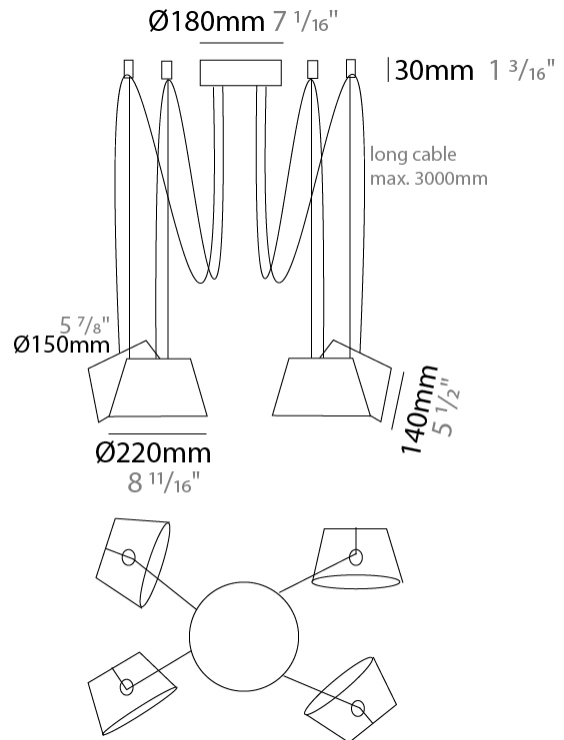

PROJECT _____
TYPE _____
SPECIFIER _____
QUANTITY _____
DATE _____

SENTO SUSPENSION

D111033-

base number _____
Finish _____
Options _____

1. To build a product code in our configurator select the specify button on the base model # product page
2. To build a manual product code on this datasheet choose from the options listed below in blue font and add the suffix to the base model #

GENERAL

Series: Sento _____
Brand: Ole _____
Division: Design _____
Mounting Type: Suspension _____
Mounting Location: Ceiling _____
Subcategory: Pendant _____

PHYSICAL

Shape: Bell _____
Diameter (mm): 220 _____
Diameter (in): 8 ¹¹/₁₆ _____
Height (mm): 140 _____
Height (in): 5 ¹/₂ _____
Max. Overall Height (mm): 3140 _____
Max. Overall Height (in): 123 ⁵/₈ _____
Light Distribution: Direct _____
Weight (kg): 3 _____
Weight (lbs): 6.6 _____
Diffuser:rylic - Satin _____
Fixture Finish: [WHi / MBK / MWH](#) _____
Fixture Material: Metal _____
Cable Details: 3000mm Cable _____

ELECTRICAL

Number of Lamps: 4 _____
Lamp Type: LED Retrofit _____
Lamp Shape: MR16 _____
Bulb Included: Bulb Not Included _____
Max. Wattage Per Lamp (W): 7 _____
Lamp Base: GU10 _____
Input Voltage (V): 120 _____

LED

OPTICAL

Adjustability: Tilting _____

RATINGS AND CERTIFICATIONS

Certified By: Certified for North American Standards _____
IP rating: IP20 _____