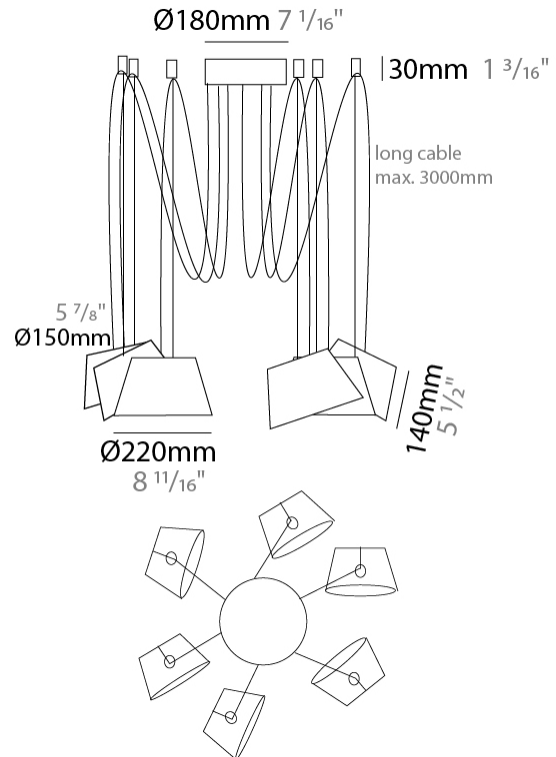

PROJECT _____
TYPE _____
SPECIFIER _____
QUANTITY _____
DATE _____

SENTO SUSPENSION

D111035-

base number   Finish
Options

1. To build a product code in our configurator select the specify button on the base model # product page
2. To build a manual product code on this datasheet choose from the options listed below in blue font and add the suffix to the base model #

GENERAL

Series: Sento
Brand: Ole
Division: Design
Mounting Type: Suspension
Mounting Location: Ceiling
Subcategory: Pendant

PHYSICAL

Shape: Bell
Diameter (mm): 220
Diameter (in): 8 11/16
Height (mm): 140
Height (in): 5 1/2
Max. Overall Height (mm): 3140
Max. Overall Height (in): 123 5/8
Light Distribution: Direct
Weight (kg): 4.5
Weight (lbs): 9.9
Diffuser:rylic - Satin
Fixture Finish: [WHI / MBK / MWH](#)
Fixture Material: Metal
Cable Details: 3000mm Cable

ELECTRICAL

Number of Lamps: 6
Lamp Type: LED Retrofit
Lamp Shape: MR16
Bulb Included: Bulb Not Included
Max. Wattage Per Lamp (W): 7
Lamp Base: GU10
Input Voltage (V): 120

LED

OPTICAL

Adjustability: Tilting

RATINGS AND CERTIFICATIONS

Certified By: Certified for North American Standards
IP rating: IP20