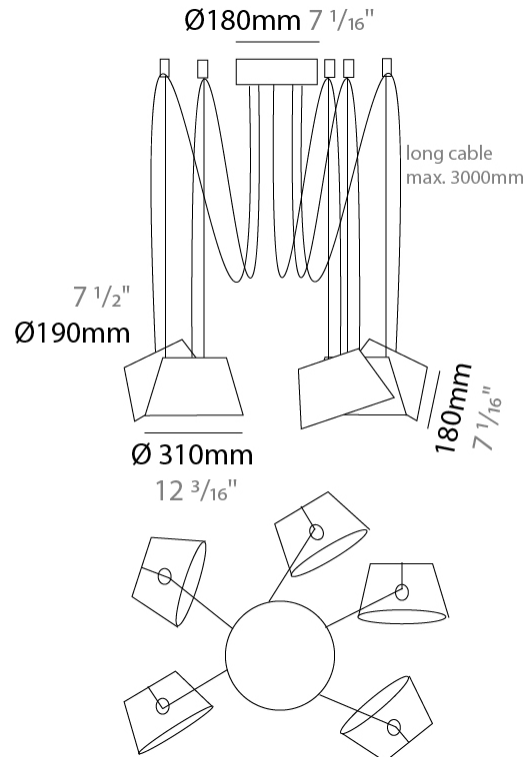

SENTO SUSPENSION

D111043-

base number   Finish
Options

1. To build a product code in our configurator select the specify button on the base model # product page
2. To build a manual product code on this datasheet choose from the options listed below in blue font and add the suffix to the base model #

GENERAL

Series: Sento
Brand: Ole
Division: Design
Mounting Type: Suspension
Mounting Location: Ceiling
Subcategory: Pendant

PHYSICAL

Shape: Bell
Diameter (mm): 310
Diameter (in): 12 3/16
Height (mm): 180
Height (in): 7 1/16
Max. Overall Height (mm): 3180
Max. Overall Height (in): 125 3/16
Light Distribution: Direct
Weight (kg): 3.6
Weight (lbs): 7.9
Diffuser: Arylic - Satin
Fixture Finish: WHI / MBK / MWH
Fixture Material: Metal
Cable Details: 3000mm Cable

ELECTRICAL

Number of Lamps: 5
Lamp Type: LED Retrofit
Lamp Shape: A19
Bulb Included: Bulb Not Included
Max. Wattage Per Lamp (W): 7
Lamp Base: E26
Input Voltage (V): 120
Upon Request: 277Vac / GU24

LED

OPTICAL

Adjustability: Tilting

RATINGS AND CERTIFICATIONS

Certified By: Certified for North American Standards
IP rating: IP20