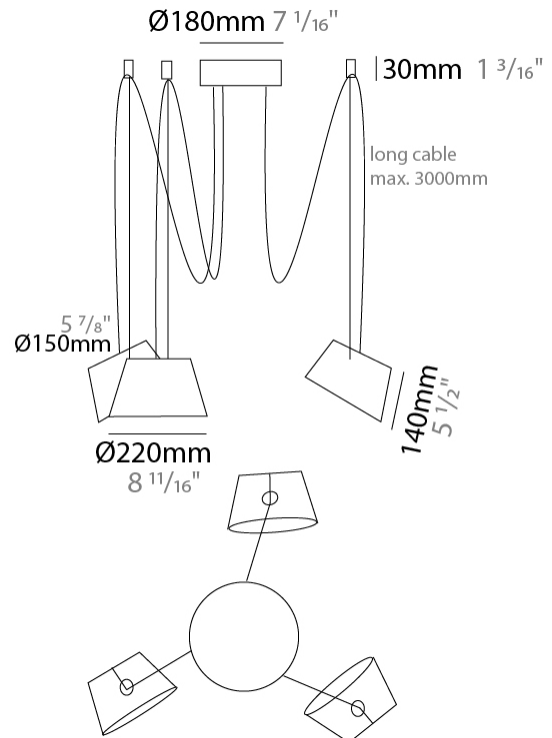

SENTO SUSPENSION

D111032-

base number _____
Finish _____
Options _____

1. To build a product code in our configurator select the specify button on the base model # product page
2. To build a manual product code on this datasheet choose from the options listed below in blue font and add the suffix to the base model #

GENERAL

Series: Sento _____
Brand: Ole _____
Division: Design _____
Mounting Type: Suspension _____
Mounting Location: Ceiling _____
Subcategory: Pendant _____

PHYSICAL

Shape: Bell _____
Diameter (mm): 220 _____
Diameter (in): 8 ¹¹/₁₆ _____
Height (mm): 140 _____
Height (in): 5 ¹/₂ _____
Max. Overall Height (mm): 3140 _____
Max. Overall Height (in): 123 ⁵/₈ _____
Light Distribution: Direct _____
Weight (kg): 2.4 _____
Weight (lbs): 5.3 _____
Diffuser:rylic - Satin _____
Fixture Finish: [WHI / MBK / MWH](#) _____
Fixture Material: Metal _____
Cable Details: 3000mm Cable _____

ELECTRICAL

Number of Lamps: 3 _____
Lamp Type: LED Retrofit _____
Lamp Shape: MR16 _____
Bulb Included: Bulb Not Included _____
Max. Wattage Per Lamp (W): 7 _____
Lamp Base: GU10 _____
Input Voltage (V): 120 _____

LED

OPTICAL

Adjustability: Tilting _____

RATINGS AND CERTIFICATIONS

Certified By: Certified for North American Standards _____
IP rating: IP20 _____