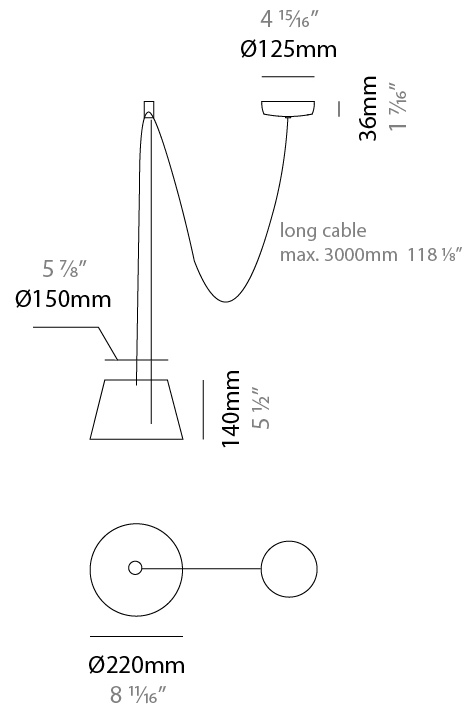

SENTO SUSPENSION

D111029-

base number Finish
Options

1. To build a product code in our configurator select the specify button on the base model # product page
2. To build a manual product code on this datasheet choose from the options listed below in blue font and add the suffix to the base model #

GENERAL

Series: Sento
Brand: Ole
Division: Design
Mounting Type: Suspension
Mounting Location: Ceiling
Subcategory: Pendant

PHYSICAL

Shape: Bell
Diameter (mm): 220
Diameter (in): 8 ¹¹/₁₆
Height (mm): 140
Height (in): 5 ¹/₂
Max. Overall Height (mm): 3140
Max. Overall Height (in): 123 ⁵/₈
Light Distribution: Direct
Weight (kg): 1.2
Weight (lbs): 2.6
Diffuser:rylic - Satin
[Fixture Finish: WHi / MBK / MWH](#)
Fixture Material: Metal
Cable Details: 2000mm Cable

ELECTRICAL

Number of Lamps: 1
Lamp Type: LED Retrofit
Lamp Shape: MR16
Bulb Included: Bulb Not Included
Max. Wattage Per Lamp (W): 7
Lamp Base: GU10
Input Voltage (V): 120

LED

OPTICAL

Adjustability: Tilting

RATINGS AND CERTIFICATIONS

Certified By: Certified for North American Standards
IP rating: IP20

PROJECT
TYPE
SPECIFIER
QUANTITY
DATE