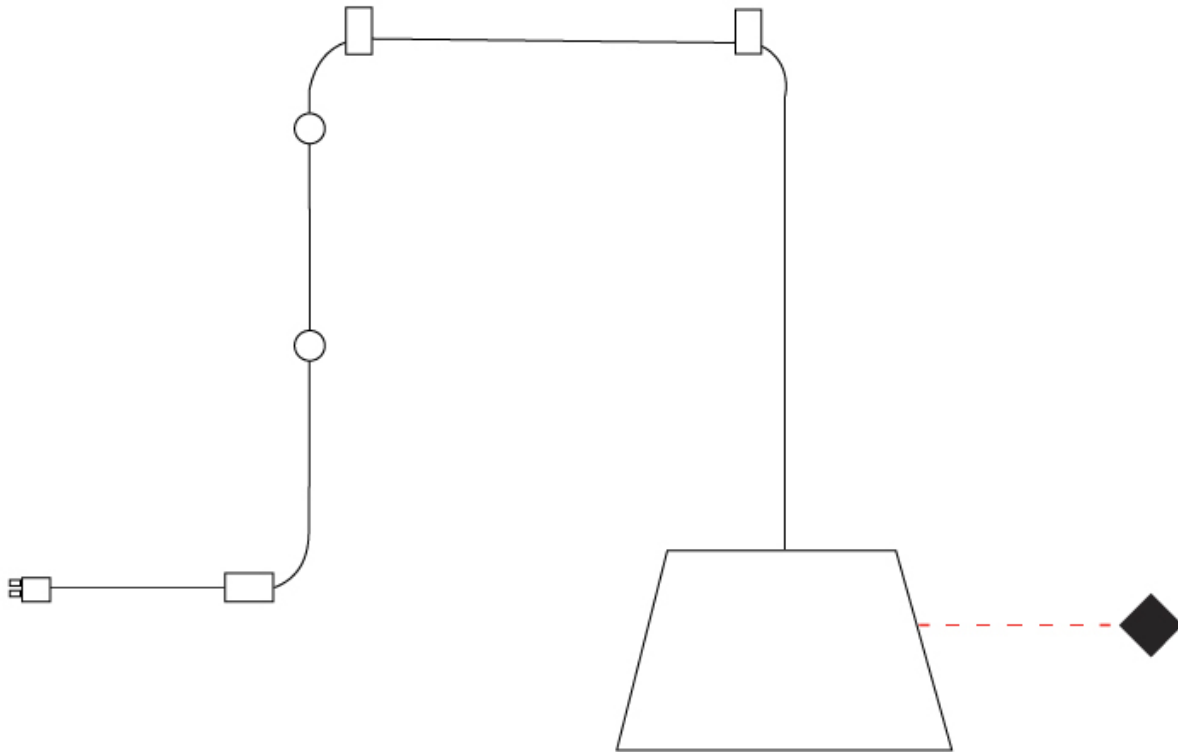

D111039-

PROJECT	_____
TYPE	_____
SPECIFIER	_____
QUANTITY	_____
DATE	_____

D