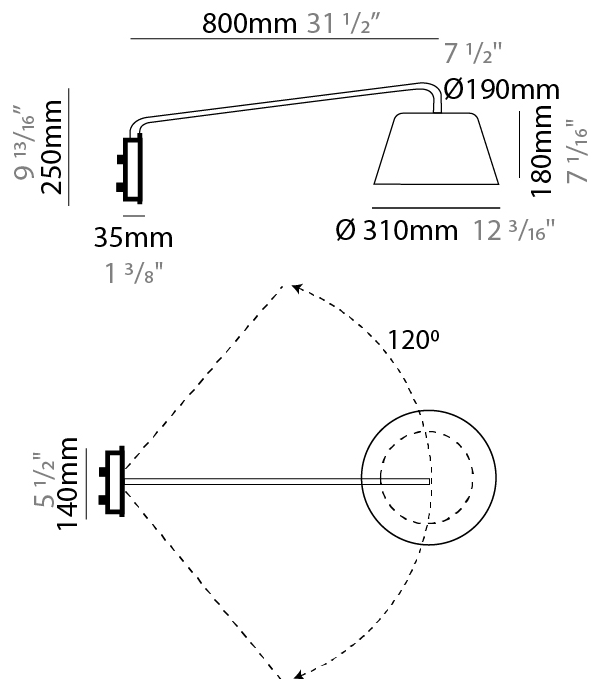

SENTO SURFACE

D113008-

base number   Finish   Finish
(Diamond)   (Triangle)

1. To build a product code in our configurator select the specify button on the base model # product page
2. To build a manual product code on this datasheet choose from the options listed below in blue font and add the suffix to the base model #

GENERAL

Series: Sento
Brand: Ole
Division: Design
Mounting Type: Surface
Mounting Location: Wall
Subcategory: Task

PHYSICAL

Shape: Bell
Diameter (mm): 310
Diameter (in): 12 ³/₁₆
Width (mm): 310
Width (in): 12 ³/₁₆
Height (mm): 250
Depth (mm): 800
Height (in): 9 ¹³/₁₆
Depth (in): 31 ¹/₂
Extension (mm): 655
Extension (in): 25 ³/₄
Light Distribution: Direct
Weight (kg): 1.7
Weight (lbs): 3.7
Diffuser:rylic - Satin
Fixture Finish: WHI / MBK / BEI / MSA / OGR / MWH
Holder Finish: WHI / MBK
Fixture Material: Metal
Cable Details: 3000mm Cable

ELECTRICAL

Number of Lamps: 1
Lamp Type: LED Retrofit
Lamp Shape: A19
Bulb Included: Bulb Not Included
Max. Wattage Per Lamp (W): 7
Lamp Base: E26
Input Voltage (V): 120
Upon Request: 277Vac / GU24

LED

OPTICAL

Adjustability: Rotating

RATINGS AND CERTIFICATIONS

Certified By: Certified for North American Standards
IP rating: IP20