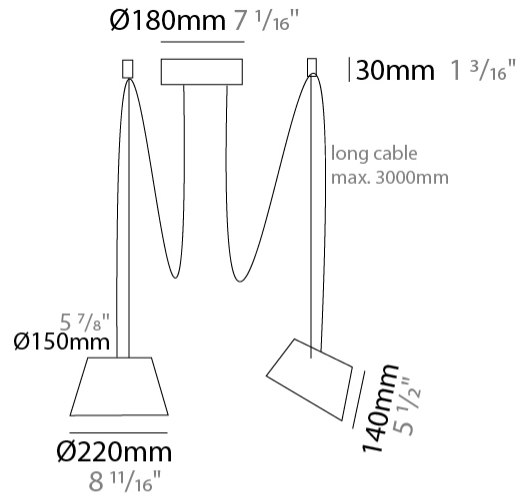

SENTO SUSPENSION

D111031-

base number   Finish
Options

PROJECT	_____
TYPE	_____
SPECIFIER	_____
QUANTITY	_____
DATE	_____

1. To build a product code in our configurator select the specify button on the base model # product page
2. To build a manual product code on this datasheet choose from the options listed below in blue font and add the suffix to the base model #

GENERAL

Series: Sento
Brand: Ole
Division: Design
Mounting Type: Suspension
Mounting Location: Ceiling
Subcategory: Pendant

PHYSICAL

Shape: Bell
Diameter (mm): 220
Diameter (in): 8 11/16
Height (mm): 140
Height (in): 5 1/2
Max. Overall Height (mm): 3140
Max. Overall Height (in): 123 5/8
Light Distribution: Direct
Weight (kg): 1.8
Weight (lbs): 3.6
Diffuser: Arylic - Satin
Fixture Finish: WHi / MBK / MWH
Fixture Material: Metal
Cable Details: 3000mm Cable

ELECTRICAL

Number of Lamps: 2
Lamp Type: LED Retrofit
Lamp Shape: MR16
Bulb Included: Bulb Not Included
Max. Wattage Per Lamp (W): 7
Lamp Base: GU10
Input Voltage (V): 120

LED

OPTICAL

Adjustability: Tilting

RATINGS AND CERTIFICATIONS

Certified By: Certified for North American Standards
IP rating: IP20