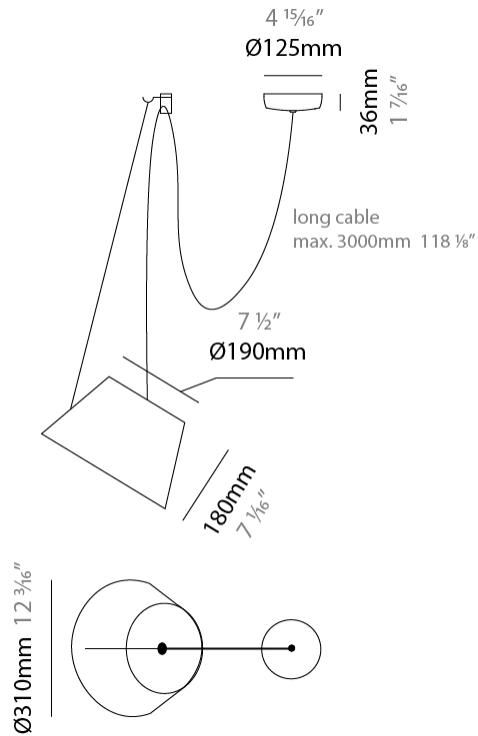

SENTO SUSPENSION

D111038-

base number Finish
Options

1. To build a product code in our configurator select the specify button on the base model # product page
2. To build a manual product code on this datasheet choose from the options listed below in blue font and add the suffix to the base model #

GENERAL

Series: Sento
Brand: Ole
Division: Design
Mounting Type: Suspension
Mounting Location: Ceiling
Subcategory: Pendant

PHYSICAL

Shape: Bell
Diameter (mm): 310
Diameter (in): 12 ³/₁₆
Height (mm): 180
Height (in): 7 ¹/₁₆
Max. Overall Height (mm): 3180
Max. Overall Height (in): 125 ³/₁₆
Light Distribution: Direct
Weight (kg): 1.3
Weight (lbs): 2.9
Diffuser:rylic - Satin
Fixture Finish: [WHi / MBK / MWH](#)
Fixture Material: Metal
Cable Details: 2000mm Cable

ELECTRICAL

Number of Lamps: 1
Lamp Type: LED Retrofit
Lamp Shape: A19
Bulb Included: Bulb Not Included
Max. Wattage Per Lamp (W): 7
Lamp Base: E26
Input Voltage (V): 120
Upon Request: 277Vac / GU24

LED

OPTICAL

Adjustability: Tilting

RATINGS AND CERTIFICATIONS

Certified By: Certified for North American Standards
IP rating: IP20

PROJECT
TYPE
SPECIFIER
QUANTITY
DATE