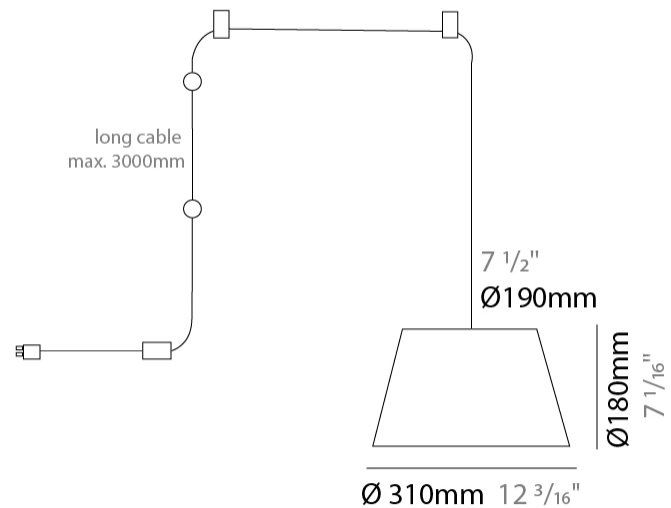

PROJECT _____
TYPE _____
SPECIFIER _____
QUANTITY _____
DATE _____

SENTO SUSPENSION

D111039-

base number   Finish
(Triangle)

1. To build a product code in our configurator select the specify button on the base model # product page
2. To build a manual product code on this datasheet choose from the options listed below in blue font and add the suffix to the base model #

GENERAL

Series: Sento
Brand: Ole
Division: Design
Mounting Type: Suspension
Mounting Location: Ceiling
Subcategory: Pendant

PHYSICAL

Shape: Bell
Diameter (mm): 310
Diameter (in): 12 3/16
Height (mm): 180
Height (in): 7 1/16
Max. Overall Height (mm): 3180
Max. Overall Height (in): 125 3/16
Light Distribution: Direct
Weight (kg): 1.3
Weight (lbs): 2.9
Diffuser: Arylic - Satin
Fixture Finish: WHI / MBK / BEI / MSA / GRN
Fixture Material: Metal
Cable Details: 3000mm Cable

ELECTRICAL

Number of Lamps: 1
Lamp Type: LED Retrofit
Lamp Shape: A19
Bulb Included: Bulb Not Included
Max. Wattage Per Lamp (W): 7
Lamp Base: E26
Input Voltage (V): 120
Upon Request: 277Vac / GU24

LED

OPTICAL

Adjustability: Fixed

RATINGS AND CERTIFICATIONS

Certified By: Certified for North American Standards
IP rating: IP20