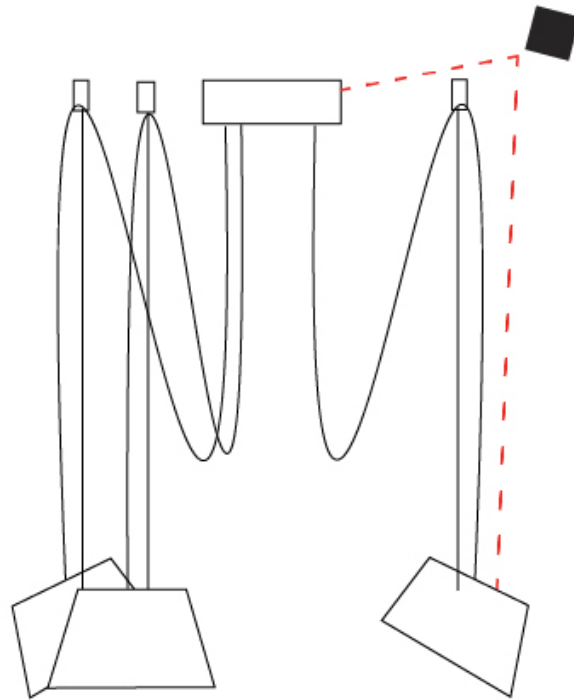

D111032-

PROJECT

TYPE

SPECIFIER

QUANTITY

DATE

D