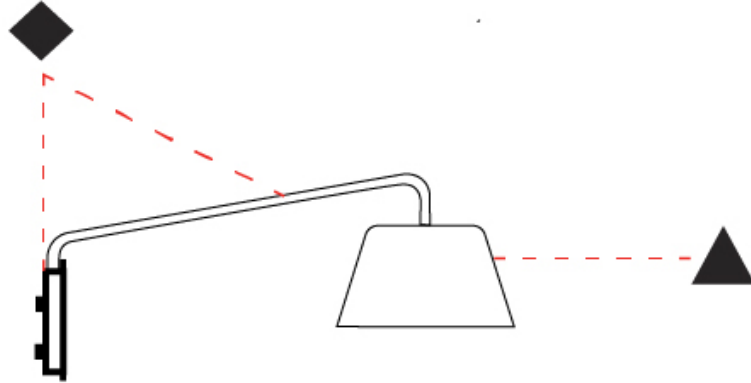

D113009-

PROJECT

TYPE

SPECIFIER

QUANTITY

DATE

D