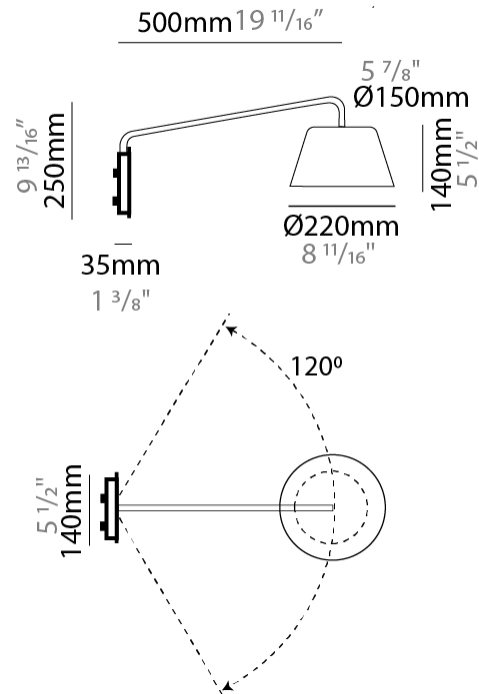

PROJECT _____
TYPE _____
SPECIFIER _____
QUANTITY _____
DATE _____

SENTO SURFACE

D113009- -

base number   Finish   Finish
(Diamond)   (Triangle)

1. To build a product code in our configurator select the specify button on the base model # product page
2. To build a manual product code on this datasheet choose from the options listed below in blue font and add the suffix to the base model #

GENERAL

Series: Sento
Brand: Ole
Division: Design
Mounting Type: Surface
Mounting Location: Wall
Subcategory: Task

PHYSICAL

Shape: Bell
Diameter (mm): 220
Diameter (in): 8 ¹¹/₁₆
Width (mm): 220
Width (in): 8 ¹¹/₁₆
Height (mm): 250
Depth (mm): 500
Height (in): 9 ¹³/₁₆
Depth (in): 19 ¹¹/₁₆
Extension (mm): 610
Extension (in): 24
Light Distribution: Direct
Weight (kg): 1.4
Weight (lbs): 3.1
Diffuser:rylic - Satin
Fixture Finish: WHI / MBK / BEI / MSA / OGR / MWH
Holder Finish: WHI / MBK
Fixture Material: Metal
Cable Details: 3000mm Cable

ELECTRICAL

Number of Lamps: 1
Lamp Type: LED Retrofit
Lamp Shape: MR16
Bulb Included: Bulb Not Included
Max. Wattage Per Lamp (W): 7
Lamp Base: GU10
Input Voltage (V): 120

LED

OPTICAL

Adjustability: Rotating

RATINGS AND CERTIFICATIONS

Certified By: Certified for North American Standards
IP rating: IP20