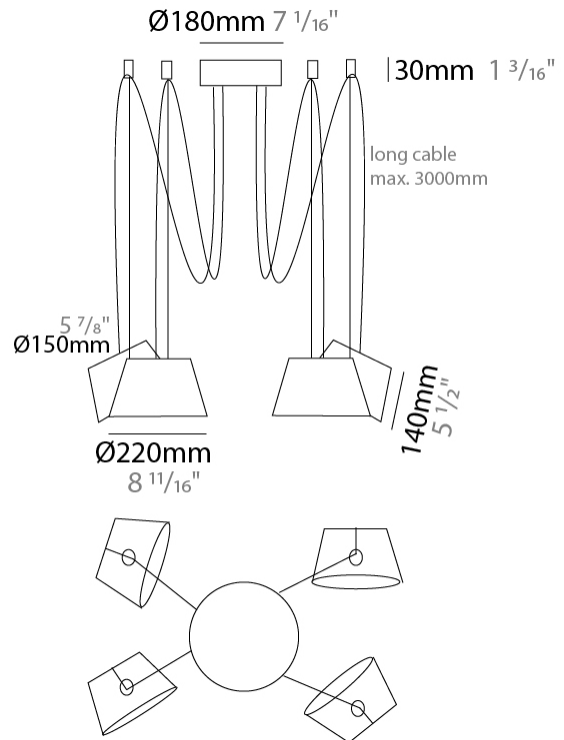

SENTO SUSPENSION

D111033-

base number   Finish
Options

1. To build a product code in our configurator select the specify button on the base model # product page
2. To build a manual product code on this datasheet choose from the options listed below in blue font and add the suffix to the base model #

GENERAL

Series: Sento
Brand: Ole
Division: Design
Mounting Type: Suspension
Mounting Location: Ceiling
Subcategory: Pendant

PHYSICAL

Shape: Bell
Diameter (mm): 220
Diameter (in): 8 11/16
Height (mm): 140
Height (in): 5 1/2
Max. Overall Height (mm): 3140
Max. Overall Height (in): 123 5/8
Light Distribution: Direct
Weight (kg): 3
Weight (lbs): 6.6
Diffuser: Arylic - Satin
Fixture Finish: WHi / MBK / MWH
Fixture Material: Metal
Cable Details: 3000mm Cable

ELECTRICAL

Number of Lamps: 4
Lamp Type: LED Retrofit
Lamp Shape: MR16
Bulb Included: Bulb Not Included
Max. Wattage Per Lamp (W): 7
Lamp Base: GU10
Input Voltage (V): 120

LED

OPTICAL

Adjustability: Tilting

RATINGS AND CERTIFICATIONS

Certified By: Certified for North American Standards
IP rating: IP20