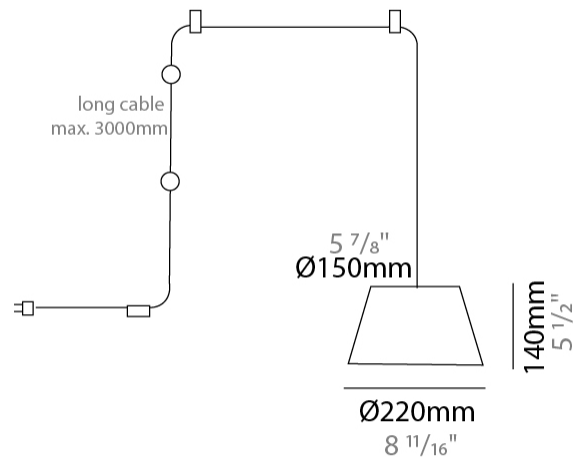

SENTO SUSPENSION

D111030-

base number _____
Finish _____
Options _____

1. To build a product code in our configurator select the specify button on the base model # product page
2. To build a manual product code on this datasheet choose from the options listed below in blue font and add the suffix to the base model #

GENERAL

Series: Sento _____
Partner: Ole _____
Division: Design _____
Installation: Suspension _____
Product Type: Pendant _____
Mounting Location: Ceiling _____
Light Distribution: Direct _____

PHYSICAL

Shape: Bell _____
Diameter (mm): 220 _____
Diameter (in): 8 ¹¹/₁₆ _____
Height (mm): 140 _____
Height (in): 5 ¹/₂ _____
Max. Overall Height (mm): 3140 _____
Max. Overall Height (in): 123 ⁵/₈ _____
Weight (kg): 1.2 _____
Weight (lbs): 2.6 _____
Diffuser:rylic - Satin _____
Fixture Finish: WHI / BLK / SND / OLV / TER _____
Fixture Material: Metal _____
Cable Details: 3000mm Cable _____

ELECTRICAL

Number of Lamps: 1 _____
Lamp Type: LED Retrofit _____
Lamp Shape: MR16 _____
Bulb Included: Bulb Not Included _____
Max. Wattage Per Lamp (W): 7 _____
Lamp Base: GU10 _____
Input Voltage (V): 120 _____

LED

OPTICAL

Adjustability: Fixed _____

RATINGS AND CERTIFICATIONS

Certified By: Certified for North American Standards _____
IP rating: IP20 _____