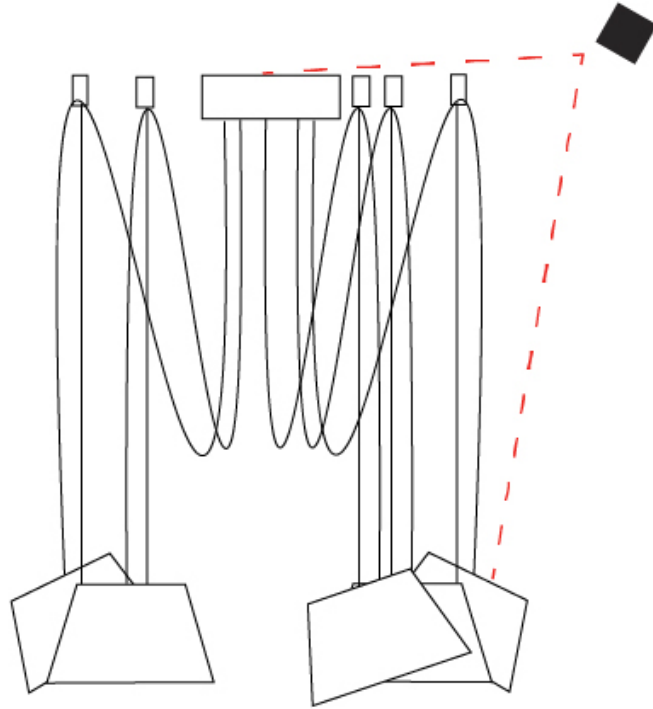

D111034-

PROJECT _____

TYPE _____

SPECIFIER _____

QUANTITY _____

DATE _____

D