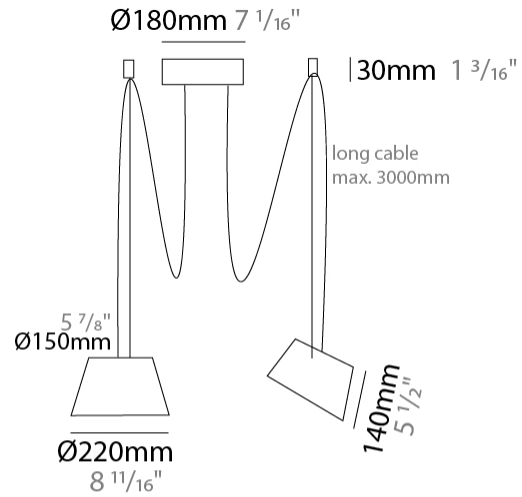

SENTO SUSPENSION

D111031-

base number Finish
Options

PROJECT
TYPE
SPECIFIER
QUANTITY
DATE

1. To build a product code in our configurator select the specify button on the base model # product page
2. To build a manual product code on this datasheet choose from the options listed below in blue font and add the suffix to the base model #

GENERAL

Series: Sento
Brand: Ole
Division: Design
Mounting Type: Suspension
Mounting Location: Ceiling
Subcategory: Pendant

PHYSICAL

Shape: Bell
Diameter (mm): 220
Diameter (in): 8 11/16
Height (mm): 140
Height (in): 5 1/2
Max. Overall Height (mm): 3140
Max. Overall Height (in): 123 5/8
Light Distribution: Direct
Weight (kg): 1.8
Weight (lbs): 3.6
Diffuser:rylic - Satin
Fixture Finish: [WHi / MBK / MWH](#)
Fixture Material: Metal
Cable Details: 3000mm Cable

ELECTRICAL

Number of Lamps: 2
Lamp Type: LED Retrofit
Lamp Shape: MR16
Bulb Included: Bulb Not Included
Max. Wattage Per Lamp (W): 7
Lamp Base: GU10
Input Voltage (V): 120

LED

OPTICAL

Adjustability: Tilting

RATINGS AND CERTIFICATIONS

Certified By: Certified for North American Standards
IP rating: IP20