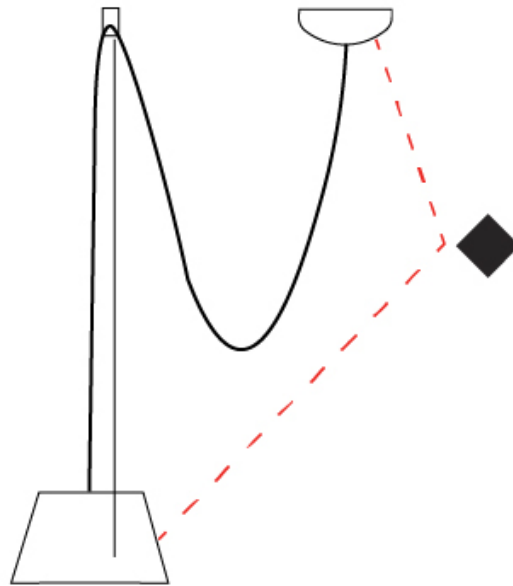

D111029-

PROJECT	_____
TYPE	_____
SPECIFIER	_____
QUANTITY	_____
DATE	_____

D