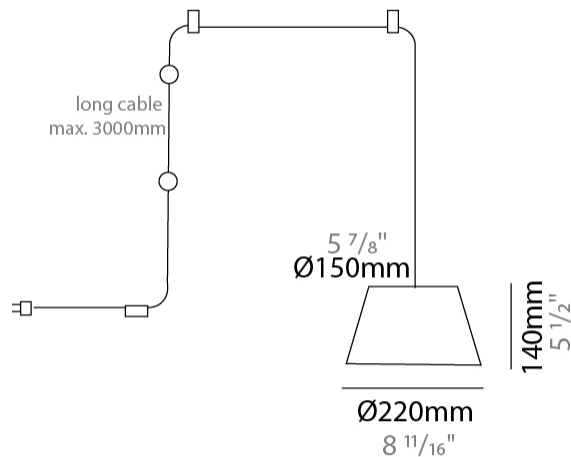

#### PHYSICAL

Shape: Bell  
 Diameter (mm): 220  
 Diameter (in): 8 11/16  
 Height (mm): 140  
 Height (in): 5 1/2  
 Max. Overall Height (mm): 2140  
 Max. Overall Height (in): 84 1/4  
 Light Distribution: Direct  
 Weight (kg): 1.2  
 Weight (lbs): 2.6  
 Diffuser: Arylic - Satin  
[Fixture Finish: WHI / MBK / BEI / MSA / OGR / MWH](#)  
 Fixture Material: Metal  
 Cable Details: 2000mm Cable

#### PHYSICAL

Shape: Bell  
 Diameter (mm): 220  
 Diameter (in): 8 11/16  
 Height (mm): 140  
 Height (in): 5 1/2  
 Max. Overall Height (mm): 3140  
 Max. Overall Height (in): 123 5/8  
 Light Distribution: Direct  
 Weight (kg): 1.2  
 Weight (lbs): 2.6  
 Diffuser: Arylic - Satin  
 Fixture Finish: WHi / MBK / MWH  
 Fixture Material: Metal  
 Cable Details: 2000mm Cable

#### PHYSICAL

Shape: Bell \_\_\_\_\_  
 Diameter (mm): 220 \_\_\_\_\_  
 Diameter (in): 8 <sup>11</sup>/<sub>16</sub> \_\_\_\_\_  
 Height (mm): 140 \_\_\_\_\_  
 Height (in): 5 <sup>1</sup>/<sub>2</sub> \_\_\_\_\_  
 Max. Overall Height (mm): 3140 \_\_\_\_\_  
 Max. Overall Height (in): 123 <sup>5</sup>/<sub>8</sub> \_\_\_\_\_  
 Light Distribution: Direct \_\_\_\_\_  
 Weight (kg): 1.2 \_\_\_\_\_  
 Weight (lbs): 2.6 \_\_\_\_\_  
 Diffuser:rylic - Satin \_\_\_\_\_  
[Fixture Finish: WHI / MBK / BEI / MSA / OGR / MWH](#) \_\_\_\_\_  
 Fixture Material: Metal \_\_\_\_\_  
 Cable Details: 3000mm Cable \_\_\_\_\_

#### PHYSICAL

Shape: Bell  
 Diameter (mm): 220  
 Diameter (in): 8 11/16  
 Height (mm): 140  
 Height (in): 5 1/2  
 Max. Overall Height (mm): 3140  
 Max. Overall Height (in): 123 5/8  
 Light Distribution: Direct  
 Weight (kg): 1.8  
 Weight (lbs): 3.6  
 Diffuser: Arylic - Satin  
 Fixture Finish: WHi / MBK / MWH  
 Fixture Material: Metal  
 Cable Details: 3000mm Cable