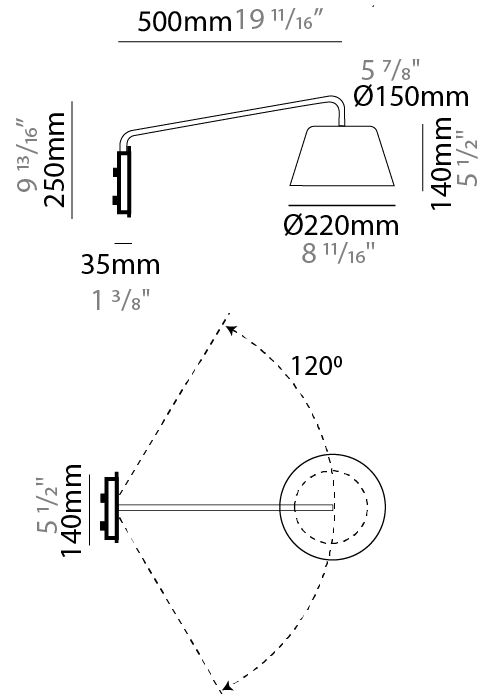

PROJECT	_____
TYPE	_____
SPECIFIER	_____
QUANTITY	_____
DATE	_____

SENTO SURFACE

D113009- -

base number   Finish   Finish
(Diamond)   (Triangle)

1. To build a product code in our configurator select the specify button on the base model # product page
2. To build a manual product code on this datasheet choose from the options listed below in blue font and add the suffix to the base model #

GENERAL

Series: Sento
Brand: Ole
Division: Design
Mounting Type: Surface
Mounting Location: Wall
Subcategory: Task

PHYSICAL

Shape: Bell
Diameter (mm): 220
Diameter (in): 8 ¹¹/₁₆
Width (mm): 220
Width (in): 8 ¹¹/₁₆
Height (mm): 250
Depth (mm): 500
Height (in): 9 ¹³/₁₆
Depth (in): 19 ¹¹/₁₆
Extension (mm): 610
Extension (in): 24
Light Distribution: Direct
Weight (kg): 1.4
Weight (lbs): 3.1
Diffuser:rylic - Satin
Fixture Finish: WHI / MBK / BEI / MSA / OGR / MWH
Holder Finish: WHI / MBK
Fixture Material: Metal
Cable Details: 3000mm Cable

ELECTRICAL

Number of Lamps: 1
Lamp Type: LED Retrofit
Lamp Shape: MR16
Bulb Included: Bulb Not Included
Max. Wattage Per Lamp (W): 7
Lamp Base: GU10
Input Voltage (V): 120

LED

OPTICAL

Adjustability: Rotating

RATINGS AND CERTIFICATIONS

Certified By: Certified for North American Standards
IP rating: IP20