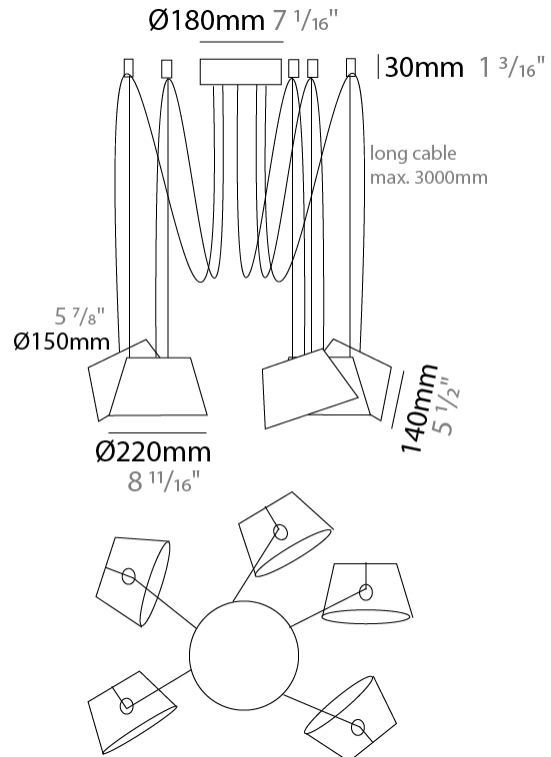

PROJECT _____
TYPE _____
SPECIFIER _____
QUANTITY _____
DATE _____

SENTO SUSPENSION

D111034-

base number   Finish
Options

1. To build a product code in our configurator select the specify button on the base model # product page
2. To build a manual product code on this datasheet choose from the options listed below in blue font and add the suffix to the base model #

GENERAL

Series: Sento _____
Brand: Ole _____
Division: Design _____
Mounting Type: Suspension _____
Mounting Location: Ceiling _____
Subcategory: Pendant _____

PHYSICAL

Shape: Bell _____
Diameter (mm): 220 _____
Diameter (in): 8 ¹¹/₁₆ _____
Height (mm): 140 _____
Height (in): 5 ¹/₂ _____
Max. Overall Height (mm): 3140 _____
Max. Overall Height (in): 123 ⁵/₈ _____
Light Distribution: Direct _____
Weight (kg): 3.6 _____
Weight (lbs): 7.9 _____
Diffuser:rylic - Satin _____
Fixture Finish: [WHI / MBK / MWH](#) _____
Fixture Material: Metal _____
Cable Details: 3000mm Cable _____

ELECTRICAL

Number of Lamps: 5 _____
Lamp Type: LED Retrofit _____
Lamp Shape: MR16 _____
Bulb Included: Bulb Not Included _____
Max. Wattage Per Lamp (W): 7 _____
Lamp Base: GU10 _____
Input Voltage (V): 120 _____

LED

OPTICAL

Adjustability: Tilting _____

RATINGS AND CERTIFICATIONS

Certified By: Certified for North American Standards _____
IP rating: IP20 _____