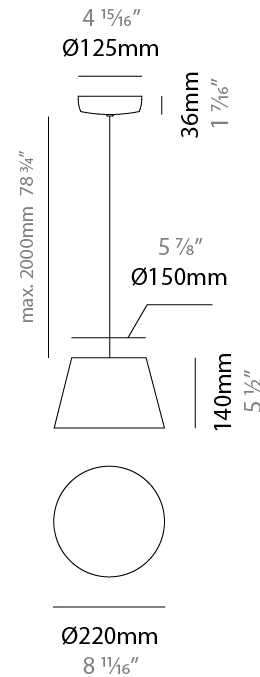

#### PHYSICAL

Shape: Bell  
 Diameter (mm): 220  
 Diameter (in): 8 11/16  
 Height (mm): 140  
 Height (in): 5 1/2  
 Max. Overall Height (mm): 2140  
 Max. Overall Height (in): 84 1/4  
 Light Distribution: Direct  
 Weight (kg): 1.2  
 Weight (lbs): 2.6  
 Diffuser: Arylic - Satin  
[Fixture Finish: WHI / MBK / BEI / MSA / OGR / MWH](#)  
 Fixture Material: Metal  
 Cable Details: 2000mm Cable

#### ELECTRICAL

Number of Lamps: 1  
 Lamp Type: LED Retrofit  
 Lamp Shape: MR16  
 Bulb Included: Bulb Not Included  
 Max. Wattage Per Lamp (W): 7  
 Lamp Base: GU10  
 Input Voltage (V): 120

#### PHYSICAL

Shape: Bell  
 Diameter (mm): 220  
 Diameter (in): 8 11/16  
 Height (mm): 140  
 Height (in): 5 1/2  
 Max. Overall Height (mm): 3140  
 Max. Overall Height (in): 123 5/8  
 Light Distribution: Direct  
 Weight (kg): 1.2  
 Weight (lbs): 2.6  
 Diffuser: Arylic - Satin  
 Fixture Finish: WHi / MBK / MWH  
 Fixture Material: Metal  
 Cable Details: 2000mm Cable