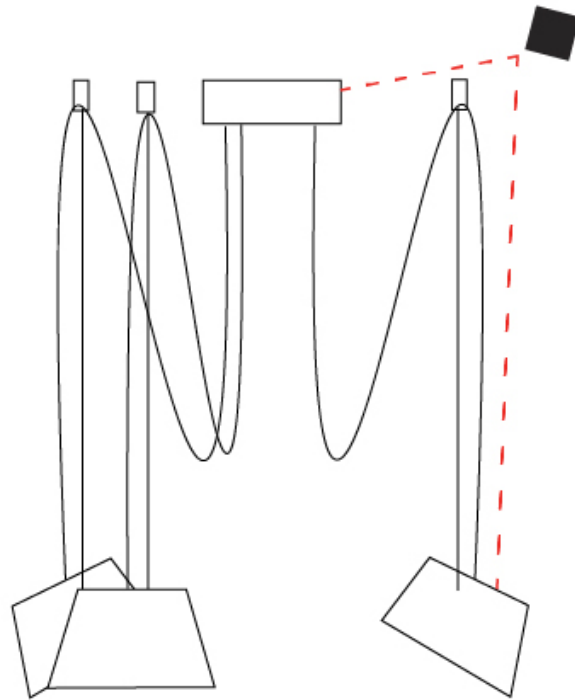

D111032-

PROJECT	_____
TYPE	_____
SPECIFIER	_____
QUANTITY	_____
DATE	_____

D