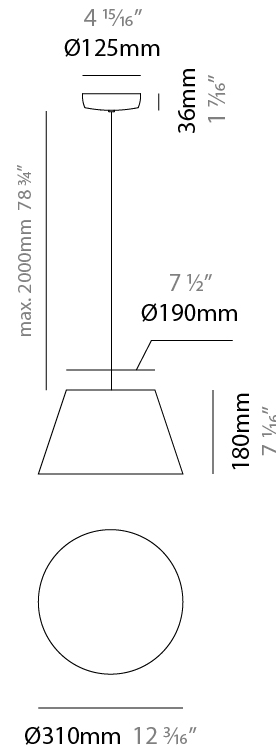

SENTO SUSPENSION

D111037-

base number   Finish
(Triangle)

1. To build a product code in our configurator select the specify button on the base model # product page
2. To build a manual product code on this datasheet choose from the options listed below in blue font and add the suffix to the base model #

GENERAL

Series: Sento
Brand: Ole
Division: Design
Mounting Type: Suspension
Mounting Location: Ceiling
Subcategory: Pendant

PHYSICAL

Shape: Bell
Diameter (mm): 310
Diameter (in): 12 3/16
Height (mm): 180
Height (in): 7 1/16
Max. Overall Height (mm): 2180
Max. Overall Height (in): 85 13/16
Light Distribution: Direct
Weight (kg): 1.3
Weight (lbs): 2.9
Diffuser: Arylic - Satin
[Fixture Finish: WHI / MBK / BEI / MSA / OGR / MWH](#)
Fixture Material: Metal
Cable Details: 2000mm Cable

ELECTRICAL

Number of Lamps: 1
Lamp Type: LED Retrofit
Lamp Shape: A19
Bulb Included: Bulb Not Included
Max. Wattage Per Lamp (W): 15
Lamp Base: E26
Input Voltage (V): 120
Upon Request: 277Vac / GU24

LED

OPTICAL

RATINGS AND CERTIFICATIONS

Certified By: Certified for North American Standards
IP rating: IP20

PROJECT	_____
TYPE	_____
SPECIFIER	_____
QUANTITY	_____
DATE	_____