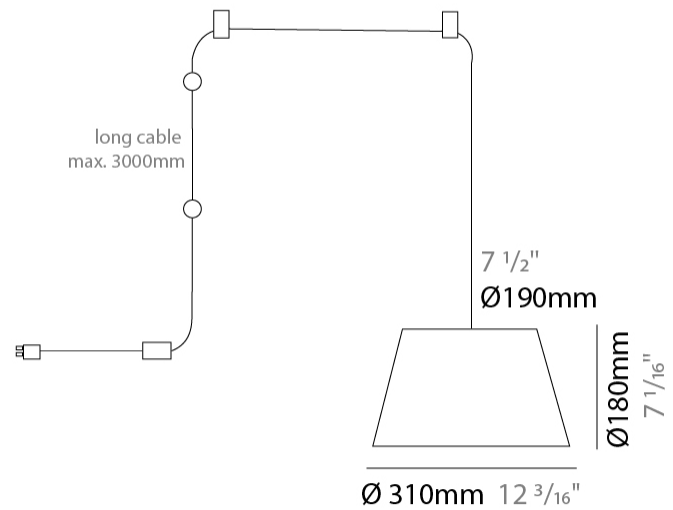

SENTO SUSPENSION

D111039-

base number Finish
(Triangle)

1. To build a product code in our configurator select the specify button on the base model # product page
2. To build a manual product code on this datasheet choose from the options listed below in blue font and add the suffix to the base model #

GENERAL

Series: Sento
Brand: Ole
Division: Design
Mounting Type: Suspension
Mounting Location: Ceiling
Subcategory: Pendant

PHYSICAL

Shape: Bell
Diameter (mm): 310
Diameter (in): 12 ³/₁₆"
Height (mm): 180
Height (in): 7 ¹/₁₆"
Max. Overall Height (mm): 3180
Max. Overall Height (in): 125 ³/₁₆"
Light Distribution: Direct
Weight (kg): 1.3
Weight (lbs): 2.9
Diffuser:rylic - Satin
[Fixture Finish: WHI / MBK / BEI / MSA / GRN](#)
Fixture Material: Metal
Cable Details: 3000mm Cable

ELECTRICAL

Number of Lamps: 1
Lamp Type: LED Retrofit
Lamp Shape: A19
Bulb Included: Bulb Not Included
Max. Wattage Per Lamp (W): 7
Lamp Base: E26
Input Voltage (V): 120
Upon Request: 277Vac / GU24

LED

OPTICAL

Adjustability: Fixed

RATINGS AND CERTIFICATIONS

Certified By: Certified for North American Standards
IP rating: IP20

PROJECT
TYPE
SPECIFIER
QUANTITY
DATE