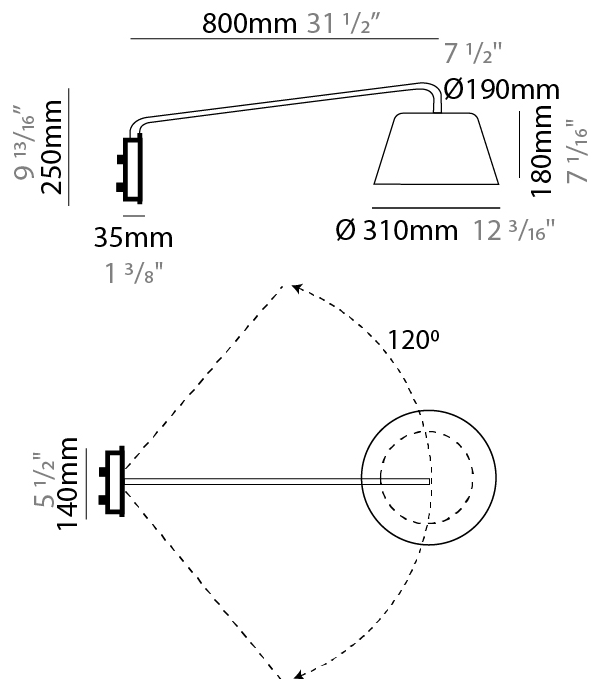

PROJECT	_____
TYPE	_____
SPECIFIER	_____
QUANTITY	_____
DATE	_____

SENTO SURFACE

D113008- -

base number   Finish   Finish
(Diamond)   (Triangle)

1. To build a product code in our configurator select the specify button on the base model # product page
2. To build a manual product code on this datasheet choose from the options listed below in blue font and add the suffix to the base model #

GENERAL

Series: Sento
Brand: Ole
Division: Design
Mounting Type: Surface
Mounting Location: Wall
Subcategory: Task

PHYSICAL

Shape: Bell
Diameter (mm): 310
Diameter (in): 12 ³/₁₆"
Width (mm): 310
Width (in): 12 ³/₁₆"
Height (mm): 250
Depth (mm): 800
Height (in): 9 ¹³/₁₆"
Depth (in): 31 ¹/₂"
Extension (mm): 655
Extension (in): 25 ³/₄"
Light Distribution: Direct
Weight (kg): 1.7
Weight (lbs): 3.7
Diffuser:rylic - Satin
Fixture Finish: WHI / MBK / BEI / MSA / OGR / MWH
Holder Finish: WHI / MBK
Fixture Material: Metal
Cable Details: 3000mm Cable

ELECTRICAL

Number of Lamps: 1
Lamp Type: LED Retrofit
Lamp Shape: A19
Bulb Included: Bulb Not Included
Max. Wattage Per Lamp (W): 7
Lamp Base: E26
Input Voltage (V): 120
Upon Request: 277Vac / GU24

LED

OPTICAL

Adjustability: Rotating

RATINGS AND CERTIFICATIONS

Certified By: Certified for North American Standards
IP rating: IP20