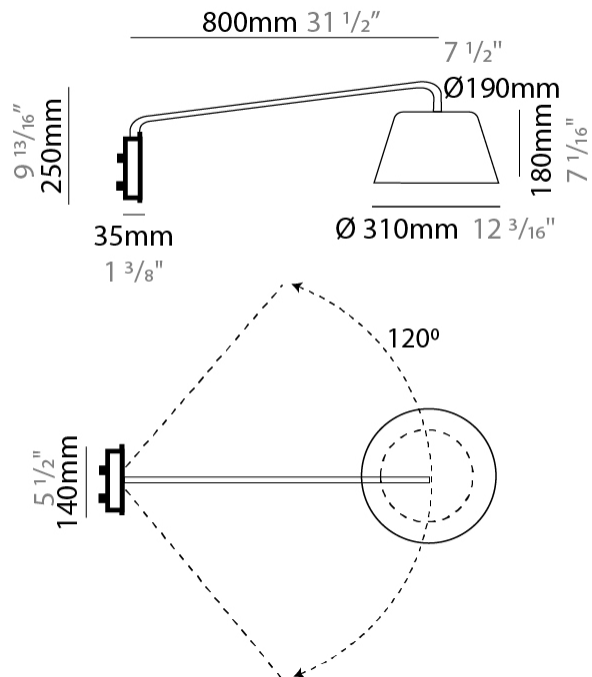

SENTO SURFACE

D113008- -

base number   Finish   Finish
(Diamond)   (Triangle)

1. To build a product code in our configurator select the specify button on the base model # product page
2. To build a manual product code on this datasheet choose from the options listed below in blue font and add the suffix to the base model #

GENERAL

Series: Sento
Brand: Ole
Division: Design
Mounting Type: Surface
Mounting Location: Wall
Subcategory: Task

PHYSICAL

Shape: Bell
Diameter (mm): 310
Diameter (in): 12 ³/₁₆"
Width (mm): 310
Width (in): 12 ³/₁₆"
Height (mm): 250
Depth (mm): 800
Height (in): 9 ¹³/₁₆"
Depth (in): 31 ¹/₂"
Extension (mm): 655
Extension (in): 25 ³/₄"
Light Distribution: Direct
Weight (kg): 1.7
Weight (lbs): 3.7
Diffuser:rylic - Satin
Fixture Finish: WHI / MBK / BEI / MSA / OGR / MWH
Holder Finish: WHI / MBK
Fixture Material: Metal
Cable Details: 3000mm Cable

ELECTRICAL

Number of Lamps: 1
Lamp Type: LED Retrofit
Lamp Shape: A19
Bulb Included: Bulb Not Included
Max. Wattage Per Lamp (W): 7
Lamp Base: E26
Input Voltage (V): 120
Upon Request: 277Vac / GU24

LED

OPTICAL

Adjustability: Rotating

RATINGS AND CERTIFICATIONS

Certified By: Certified for North American Standards
IP rating: IP20