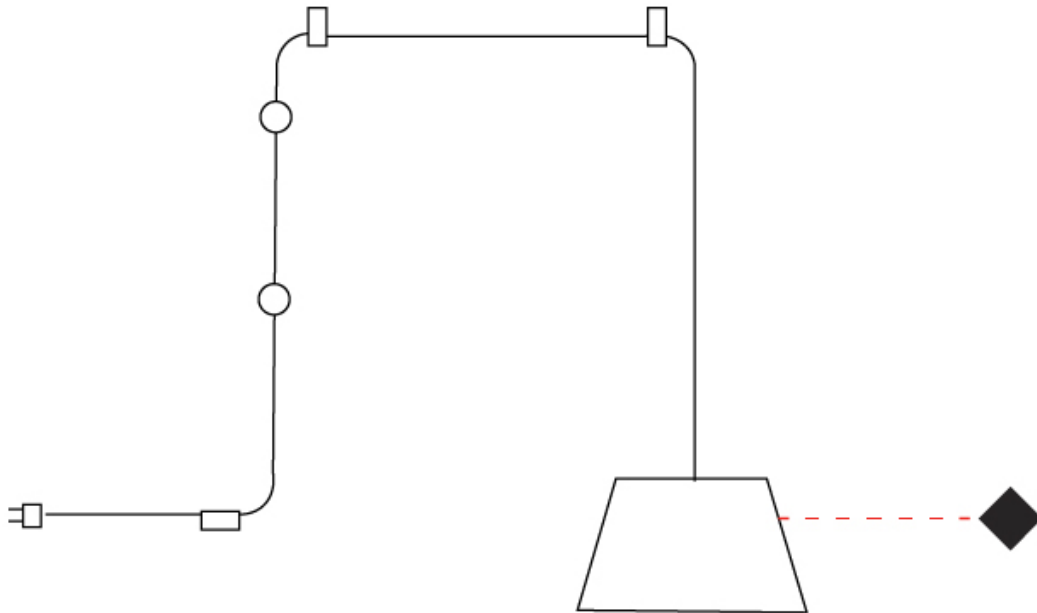

SENTO SUSPENSION

D111030-

PROJECT

TYPE

SPECIFIER

QUANTITY

DATE

D