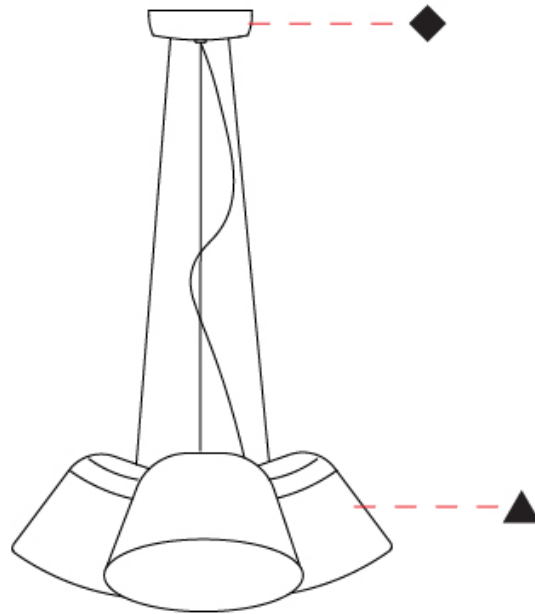

SENTO SUSPENSION

D111036-

PROJECT

TYPE

SPECIFIER

QUANTITY

DATE

D