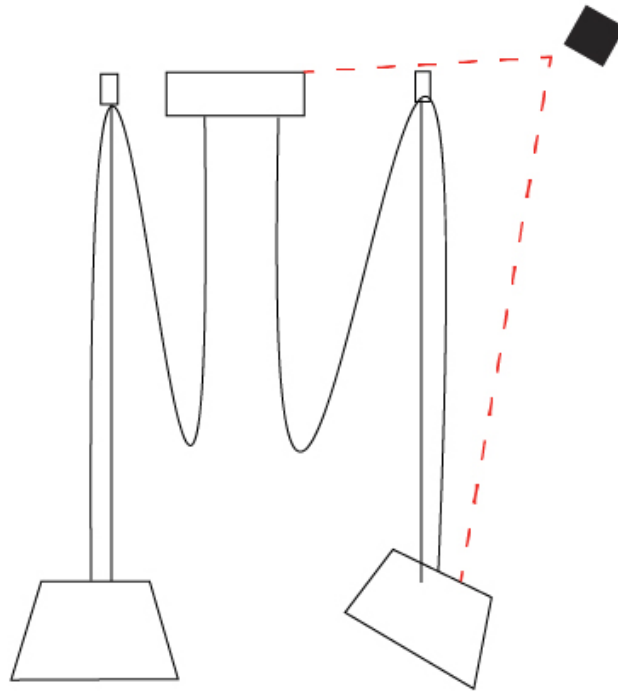

D111031-

PROJECT	_____
TYPE	_____
SPECIFIER	_____
QUANTITY	_____
DATE	_____

D