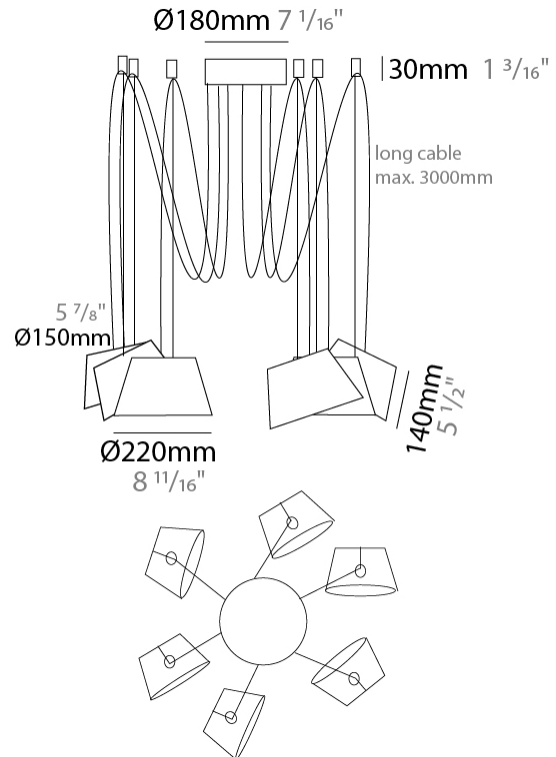

PROJECT _____
TYPE _____
SPECIFIER _____
QUANTITY _____
DATE _____

SENTO SUSPENSION

D111035-

base number _____
Finish _____
Options _____

1. To build a product code in our configurator select the specify button on the base model # product page
2. To build a manual product code on this datasheet choose from the options listed below in blue font and add the suffix to the base model #

GENERAL

Series: Sento _____
Brand: Ole _____
Division: Design _____
Mounting Type: Suspension _____
Mounting Location: Ceiling _____
Subcategory: Pendant _____

PHYSICAL

Shape: Bell _____
Diameter (mm): 220 _____
Diameter (in): 8 11/16 _____
Height (mm): 140 _____
Height (in): 5 1/2 _____
Max. Overall Height (mm): 3140 _____
Max. Overall Height (in): 123 5/8 _____
Light Distribution: Direct _____
Weight (kg): 4.5 _____
Weight (lbs): 9.9 _____
Diffuser:rylic - Satin _____
Fixture Finish: [WHI / MBK / MWH](#) _____
Fixture Material: Metal _____
Cable Details: 3000mm Cable _____

ELECTRICAL

Number of Lamps: 6 _____
Lamp Type: LED Retrofit _____
Lamp Shape: MR16 _____
Bulb Included: Bulb Not Included _____
Max. Wattage Per Lamp (W): 7 _____
Lamp Base: GU10 _____
Input Voltage (V): 120 _____

LED

OPTICAL

Adjustability: Tilting _____

RATINGS AND CERTIFICATIONS

Certified By: Certified for North American Standards _____
IP rating: IP20 _____