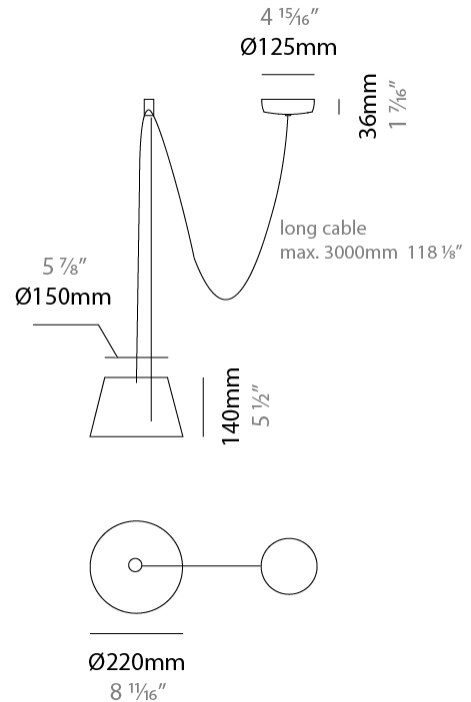

PROJECT	_____
TYPE	_____
SPECIFIER	_____
QUANTITY	_____
DATE	_____

SENTO SUSPENSION

D111029-

base number   Finish
Options

1. To build a product code in our configurator select the specify button on the base model # product page
2. To build a manual product code on this datasheet choose from the options listed below in blue font and add the suffix to the base model #

GENERAL

Series: Sento
Brand: Ole
Division: Design
Mounting Type: Suspension
Mounting Location: Ceiling
Subcategory: Pendant

PHYSICAL

Shape: Bell
Diameter (mm): 220
Diameter (in): 8 11/16
Height (mm): 140
Height (in): 5 1/2
Max. Overall Height (mm): 3140
Max. Overall Height (in): 123 5/8
Light Distribution: Direct
Weight (kg): 1.2
Weight (lbs): 2.6
Diffuser: Arylic - Satin
Fixture Finish: WHi / MBK / MWH
Fixture Material: Metal
Cable Details: 2000mm Cable

ELECTRICAL

Number of Lamps: 1
Lamp Type: LED Retrofit
Lamp Shape: MR16
Bulb Included: Bulb Not Included
Max. Wattage Per Lamp (W): 7
Lamp Base: GU10
Input Voltage (V): 120

LED

OPTICAL

Adjustability: Tilting

RATINGS AND CERTIFICATIONS

Certified By: Certified for North American Standards
IP rating: IP20