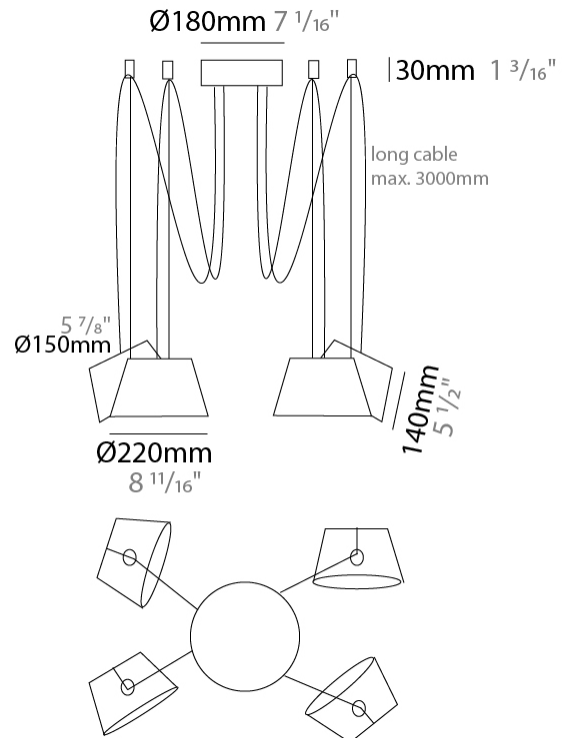

PROJECT _____
TYPE _____
SPECIFIER _____
QUANTITY _____
DATE _____

SENTO SUSPENSION

D111033-

base number   Finish
Options

1. To build a product code in our configurator select the specify button on the base model # product page
2. To build a manual product code on this datasheet choose from the options listed below in blue font and add the suffix to the base model #

GENERAL

Series: Sento
Brand: Ole
Division: Design
Mounting Type: Suspension
Mounting Location: Ceiling
Subcategory: Pendant

PHYSICAL

Shape: Bell
Diameter (mm): 220
Diameter (in): 8 11/16
Height (mm): 140
Height (in): 5 1/2
Max. Overall Height (mm): 3140
Max. Overall Height (in): 123 5/8
Light Distribution: Direct
Weight (kg): 3
Weight (lbs): 6.6
Diffuser: Arylic - Satin
Fixture Finish: WHi / MBK / MWH
Fixture Material: Metal
Cable Details: 3000mm Cable

ELECTRICAL

Number of Lamps: 4
Lamp Type: LED Retrofit
Lamp Shape: MR16
Bulb Included: Bulb Not Included
Max. Wattage Per Lamp (W): 7
Lamp Base: GU10
Input Voltage (V): 120

LED

OPTICAL

Adjustability: Tilting

RATINGS AND CERTIFICATIONS

Certified By: Certified for North American Standards
IP rating: IP20