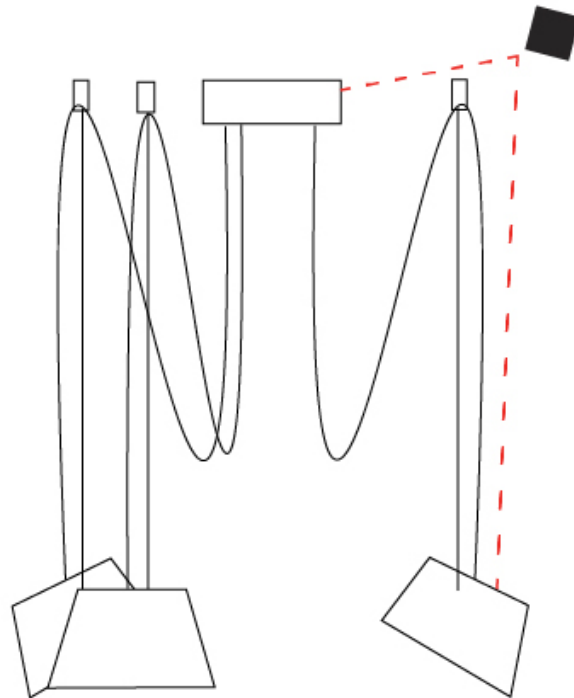

D111032-

PROJECT _____

TYPE _____

SPECIFIER _____

QUANTITY _____

DATE _____

D