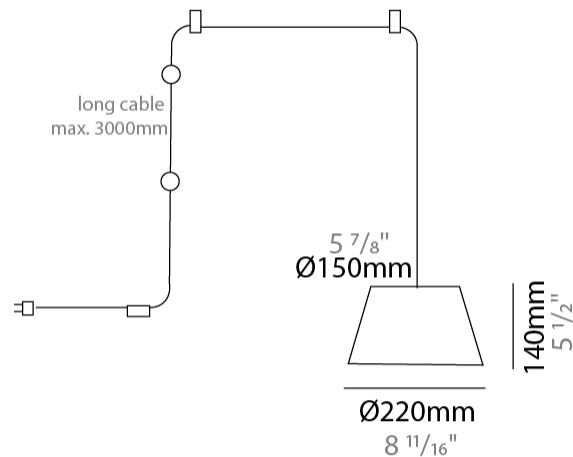

PROJECT	_____
TYPE	_____
SPECIFIER	_____
QUANTITY	_____
DATE	_____

SENTO SUSPENSION

D111030-

base number   Finish
(Triangle)

1. To build a product code in our configurator select the specify button on the base model # product page
2. To build a manual product code on this datasheet choose from the options listed below in blue font and add the suffix to the base model #

GENERAL

Series: Sento _____
Brand: Ole _____
Division: Design _____
Mounting Type: Suspension _____
Mounting Location: Ceiling _____
Subcategory: Pendant _____

PHYSICAL

Shape: Bell _____
Diameter (mm): 220 _____
Diameter (in): 8 ¹¹/₁₆ _____
Height (mm): 140 _____
Height (in): 5 ¹/₂ _____
Max. Overall Height (mm): 3140 _____
Max. Overall Height (in): 123 ⁵/₈ _____
Light Distribution: Direct _____
Weight (kg): 1.2 _____
Weight (lbs): 2.6 _____
Diffuser: Arylic - Satin _____
[Fixture Finish: WHI / MBK / BEI / MSA / OGR / MWH](#) _____
Fixture Material: Metal _____
Cable Details: 3000mm Cable _____

ELECTRICAL

Number of Lamps: 1 _____
Lamp Type: LED Retrofit _____
Lamp Shape: MR16 _____
Bulb Included: Bulb Not Included _____
Max. Wattage Per Lamp (W): 7 _____
Lamp Base: GU10 _____
Input Voltage (V): 120 _____

LED

OPTICAL

Adjustability: Fixed _____

RATINGS AND CERTIFICATIONS

Certified By: Certified for North American Standards _____
IP rating: IP20 _____