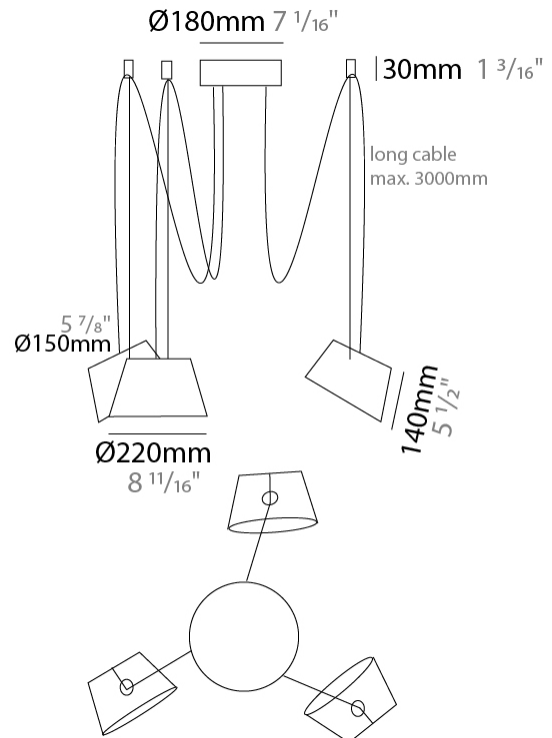

PROJECT _____
TYPE _____
SPECIFIER _____
QUANTITY _____
DATE _____

SENTO SUSPENSION

D111032-

base number _____
Finish _____
Options _____

1. To build a product code in our configurator select the specify button on the base model # product page
2. To build a manual product code on this datasheet choose from the options listed below in blue font and add the suffix to the base model #

GENERAL

Series: Sento _____
Brand: Ole _____
Division: Design _____
Mounting Type: Suspension _____
Mounting Location: Ceiling _____
Subcategory: Pendant _____

PHYSICAL

Shape: Bell _____
Diameter (mm): 220 _____
Diameter (in): 8 ¹¹/₁₆ _____
Height (mm): 140 _____
Height (in): 5 ¹/₂ _____
Max. Overall Height (mm): 3140 _____
Max. Overall Height (in): 123 ⁵/₈ _____
Light Distribution: Direct _____
Weight (kg): 2.4 _____
Weight (lbs): 5.3 _____
Diffuser:rylic - Satin _____
Fixture Finish: [WHI / MBK / MWH](#) _____
Fixture Material: Metal _____
Cable Details: 3000mm Cable _____

ELECTRICAL

Number of Lamps: 3 _____
Lamp Type: LED Retrofit _____
Lamp Shape: MR16 _____
Bulb Included: Bulb Not Included _____
Max. Wattage Per Lamp (W): 7 _____
Lamp Base: GU10 _____
Input Voltage (V): 120 _____

LED

OPTICAL

Adjustability: Tilting _____

RATINGS AND CERTIFICATIONS

Certified By: Certified for North American Standards _____
IP rating: IP20 _____