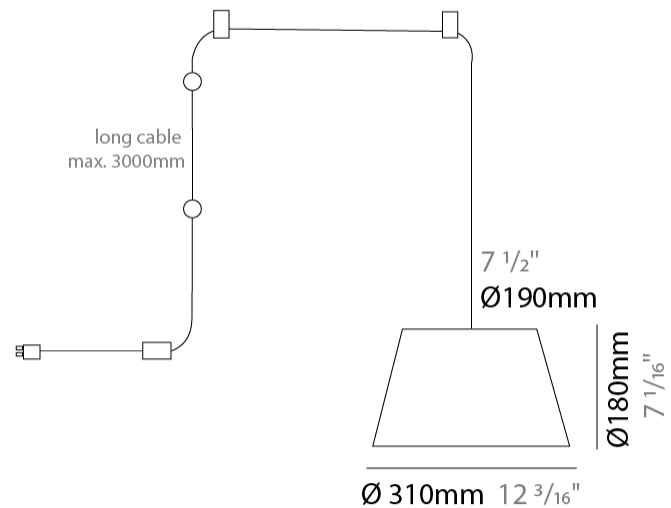

PROJECT
TYPE
SPECIFIER
QUANTITY
DATE

SENTO SUSPENSION

D111039-

base number   Finish
(Triangle)

1. To build a product code in our configurator select the specify button on the base model # product page
2. To build a manual product code on this datasheet choose from the options listed below in blue font and add the suffix to the base model #

GENERAL

Series: Sento
Brand: Ole
Division: Design
Mounting Type: Suspension
Mounting Location: Ceiling
Subcategory: Pendant

PHYSICAL

Shape: Bell
Diameter (mm): 310
Diameter (in): 12 3/16
Height (mm): 180
Height (in): 7 1/16
Max. Overall Height (mm): 3180
Max. Overall Height (in): 125 3/16
Light Distribution: Direct
Weight (kg): 1.3
Weight (lbs): 2.9
Diffuser: Arylic - Satin
Fixture Finish: WHI / MBK / BEI / MSA / GRN
Fixture Material: Metal
Cable Details: 3000mm Cable

ELECTRICAL

Number of Lamps: 1
Lamp Type: LED Retrofit
Lamp Shape: A19
Bulb Included: Bulb Not Included
Max. Wattage Per Lamp (W): 7
Lamp Base: E26
Input Voltage (V): 120
Upon Request: 277Vac / GU24

LED

OPTICAL

Adjustability: Fixed

RATINGS AND CERTIFICATIONS

Certified By: Certified for North American Standards
IP rating: IP20