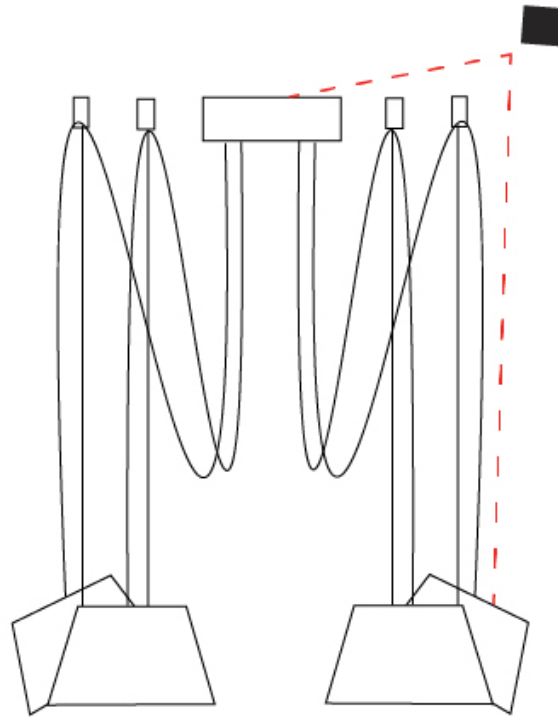

D111042-

PROJECT _____

TYPE _____

SPECIFIER _____

QUANTITY _____

DATE _____

D