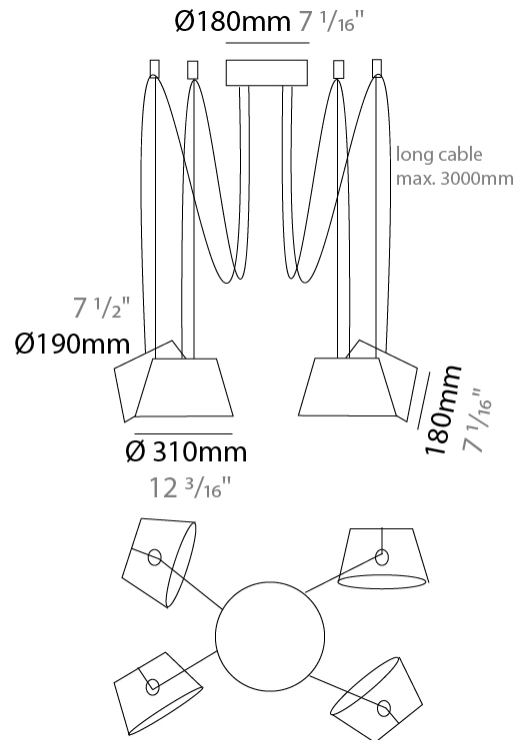

PROJECT _____
TYPE _____
SPECIFIER _____
QUANTITY _____
DATE _____

SENTO SUSPENSION

D111042-

base number _____
Finish _____
Options _____

1. To build a product code in our configurator select the specify button on the base model # product page
2. To build a manual product code on this datasheet choose from the options listed below in blue font and add the suffix to the base model #

GENERAL

Series: Sento _____
Brand: Ole _____
Division: Design _____
Mounting Type: Suspension _____
Mounting Location: Ceiling _____
Subcategory: Pendant _____

PHYSICAL

Shape: Bell _____
Diameter (mm): 310 _____
Diameter (in): 12 ³/₁₆ _____
Height (mm): 180 _____
Height (in): 7 ¹/₁₆ _____
Max. Overall Height (mm): 3180 _____
Max. Overall Height (in): 125 ³/₁₆ _____
Light Distribution: Direct _____
Weight (kg): 2.9 _____
Weight (lbs): 6.4 _____
Diffuser: Arylic - Satin _____
Fixture Finish: [WHi / MBK / MWH](#) _____
Fixture Material: Metal _____
Cable Details: 3000mm Cable _____

ELECTRICAL

Number of Lamps: 4 _____
Lamp Type: LED Retrofit _____
Bulb Included: Bulb Not Included _____
Max. Wattage Per Lamp (W): 7 _____
Lamp Base: E26 _____
Input Voltage (V): 120 _____

LED

OPTICAL

Adjustability: Tilting _____

RATINGS AND CERTIFICATIONS

Certified By: Certified for North American Standards _____
IP rating: IP20 _____