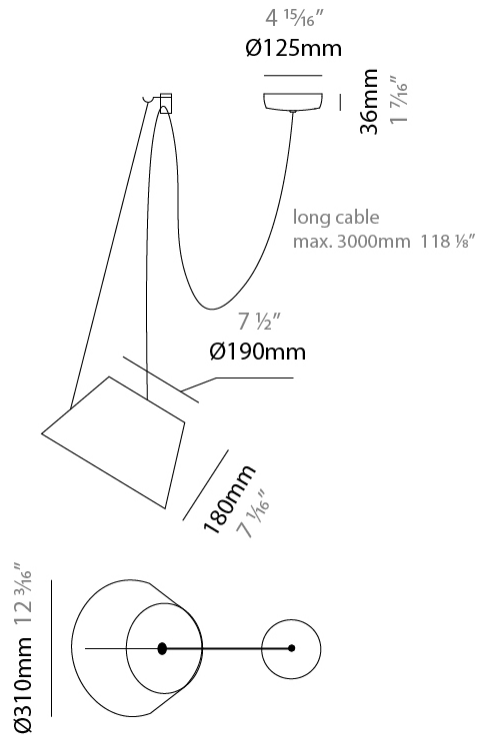

PROJECT	_____
TYPE	_____
SPECIFIER	_____
QUANTITY	_____
DATE	_____

SENTO SUSPENSION

D111038-

base number   Finish
Options

1. To build a product code in our configurator select the specify button on the base model # product page
2. To build a manual product code on this datasheet choose from the options listed below in blue font and add the suffix to the base model #

GENERAL

Series: Sento _____
Brand: Ole _____
Division: Design _____
Mounting Type: Suspension _____
Mounting Location: Ceiling _____
Subcategory: Pendant _____

PHYSICAL

Shape: Bell _____
Diameter (mm): 310 _____
Diameter (in): 12 ³/₁₆ _____
Height (mm): 180 _____
Height (in): 7 ¹/₁₆ _____
Max. Overall Height (mm): 3180 _____
Max. Overall Height (in): 125 ³/₁₆ _____
Light Distribution: Direct _____
Weight (kg): 1.3 _____
Weight (lbs): 2.9 _____
Diffuser:rylic - Satin _____
Fixture Finish: [WHI / MBK / MWH](#) _____
Fixture Material: Metal _____
Cable Details: 2000mm Cable _____

ELECTRICAL

Number of Lamps: 1 _____
Lamp Type: LED Retrofit _____
Lamp Shape: A19 _____
Bulb Included: Bulb Not Included _____
Max. Wattage Per Lamp (W): 7 _____
Lamp Base: E26 _____
Input Voltage (V): 120 _____
Upon Request: 277Vac / GU24 _____

LED

OPTICAL

Adjustability: Tilting _____

RATINGS AND CERTIFICATIONS

Certified By: Certified for North American Standards _____
IP rating: IP20 _____