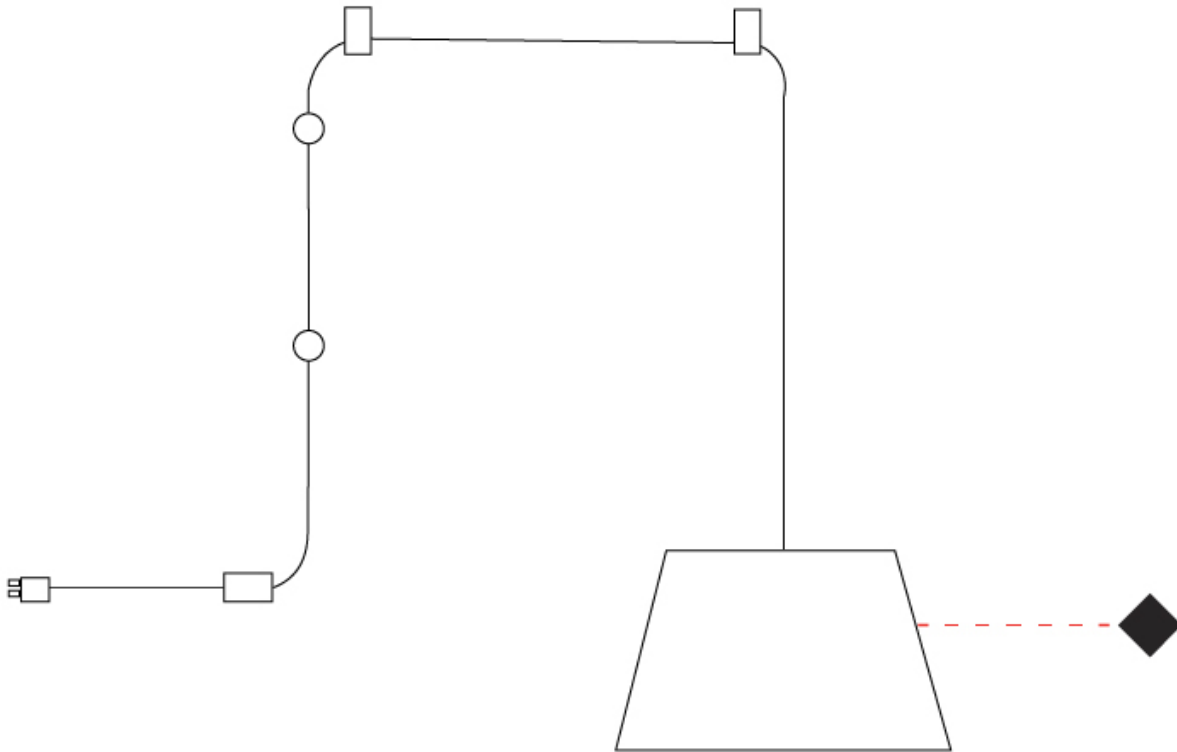

D111039-

PROJECT

TYPE

SPECIFIER

QUANTITY

DATE

D