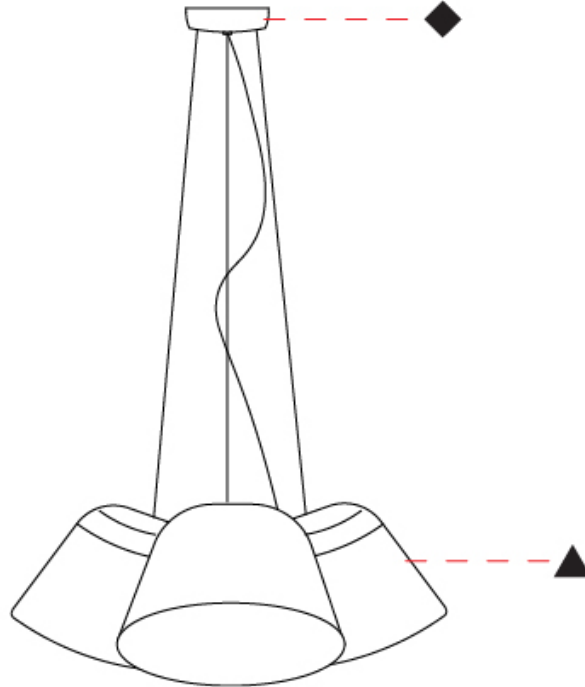

SENTO SUSPENSION

D111045-

PROJECT _____

TYPE _____

SPECIFIER _____

QUANTITY _____

DATE _____

D