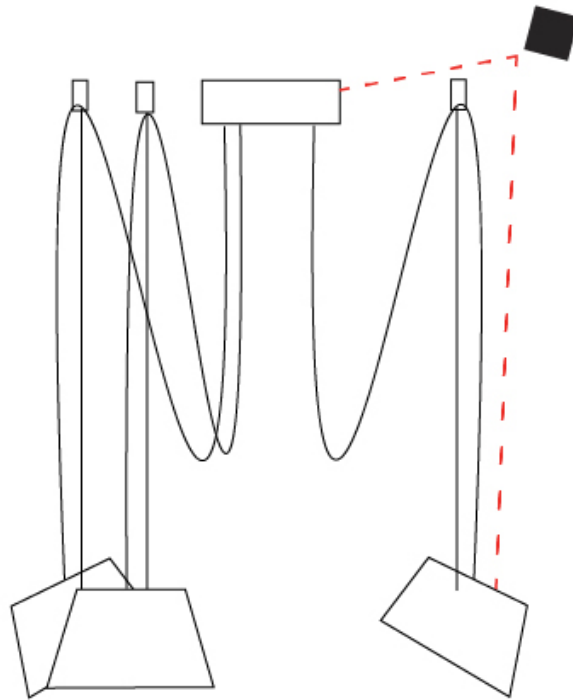

D111041-

PROJECT _____

TYPE _____

SPECIFIER _____

QUANTITY _____

DATE _____

D