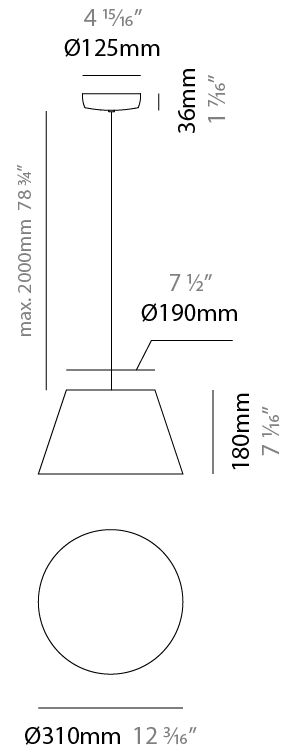

PROJECT	_____
TYPE	_____
SPECIFIER	_____
QUANTITY	_____
DATE	_____

SENTO SUSPENSION

D111037-

base number   Finish
(Triangle)

1. To build a product code in our configurator select the specify button on the base model # product page
2. To build a manual product code on this datasheet choose from the options listed below in blue font and add the suffix to the base model #

GENERAL

Series: Sento
Brand: Ole
Division: Design
Mounting Type: Suspension
Mounting Location: Ceiling
Subcategory: Pendant

PHYSICAL

Shape: Bell
Diameter (mm): 310
Diameter (in): 12 3/16
Height (mm): 180
Height (in): 7 1/16
Max. Overall Height (mm): 2180
Max. Overall Height (in): 85 13/16
Light Distribution: Direct
Weight (kg): 1.3
Weight (lbs): 2.9
Diffuser: Arylic - Satin
[Fixture Finish: WHI / MBK / BEI / MSA / OGR / MWH](#)
Fixture Material: Metal
Cable Details: 2000mm Cable

ELECTRICAL

Number of Lamps: 1
Lamp Type: LED Retrofit
Lamp Shape: A19
Bulb Included: Bulb Not Included
Max. Wattage Per Lamp (W): 15
Lamp Base: E26
Input Voltage (V): 120
Upon Request: 277Vac / GU24

LED

OPTICAL

RATINGS AND CERTIFICATIONS

Certified By: Certified for North American Standards
IP rating: IP20