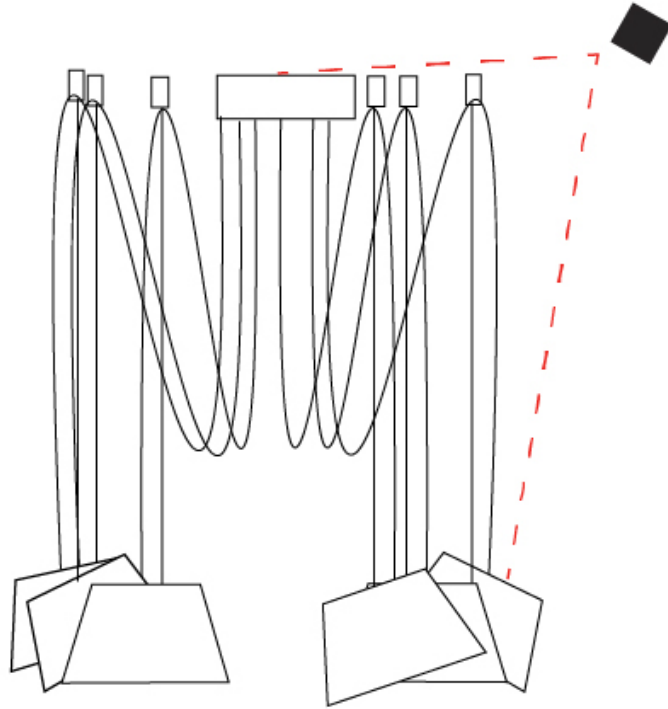

D111044-

PROJECT _____

TYPE _____

SPECIFIER _____

QUANTITY _____

DATE _____

D