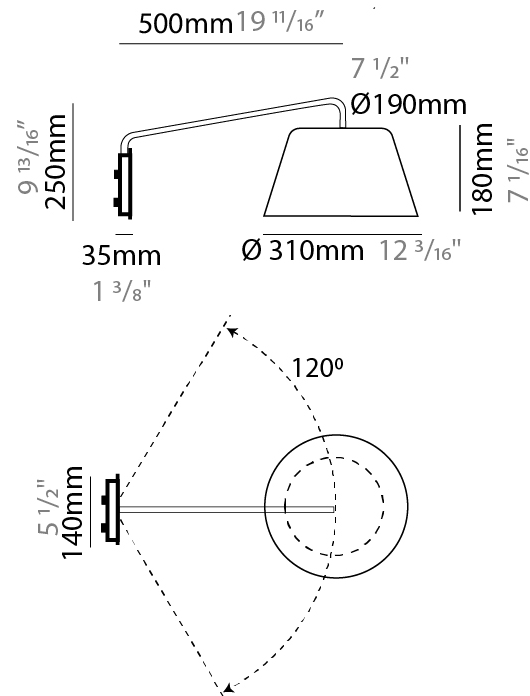

PROJECT	_____
TYPE	_____
SPECIFIER	_____
QUANTITY	_____
DATE	_____

SENTO SURFACE

D113014- -

base number   Finish (Diamond)   Finish (Triangle)

1. To build a product code in our configurator select the specify button on the base model # product page
2. To build a manual product code on this datasheet choose from the options listed below in blue font and add the suffix to the base model #

GENERAL

Series: Sento
Brand: Ole
Division: Design
Mounting Type: Surface
Mounting Location: Wall
Subcategory: Task

PHYSICAL

Shape: Bell
Diameter (mm): 310
Diameter (in): 12 ³/₁₆"
Width (mm): 310
Width (in): 12 ³/₁₆"
Height (mm): 250
Depth (mm): 500
Height (in): 9 ¹³/₁₆"
Depth (in): 19 ¹¹/₁₆"
Extension (mm): 655
Extension (in): 25 ³/₄"
Light Distribution: Direct
Weight (kg): 1.5
Weight (lbs): 3.3
Diffuser:rylic - Satin
Fixture Finish: WHI / MBK / BEI / MSA / OGR / MWH
Holder Finish: WHI / MBK
Fixture Material: Metal

ELECTRICAL

Number of Lamps: 1
Lamp Type: LED Retrofit
Lamp Shape: A19
Bulb Included: Bulb Not Included
Max. Wattage Per Lamp (W): 7
Lamp Base: E26
Input Voltage (V): 120
Upon Request: 277Vac / GU24

LED

OPTICAL

Adjustability: Rotating

RATINGS AND CERTIFICATIONS

Certified By: Certified for North American Standards
IP rating: IP20