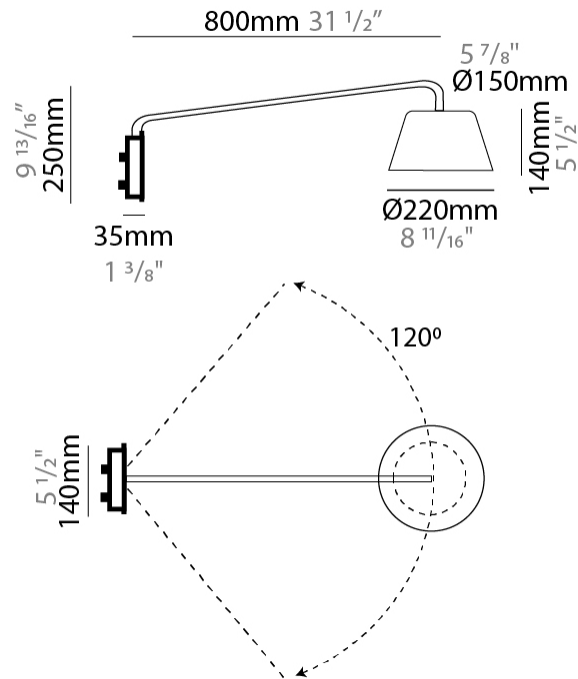

SENTO SURFACE

D113006-

base number   Finish   Finish
(Diamond)   (Triangle)

1. To build a product code in our configurator select the specify button on the base model # product page
2. To build a manual product code on this datasheet choose from the options listed below in blue font and add the suffix to the base model #

GENERAL

Series: Sento
Brand: Ole
Division: Design
Mounting Type: Surface
Mounting Location: Wall
Subcategory: Task

PHYSICAL

Shape: Bell
Diameter (mm): 220
Diameter (in): 8 ¹¹/₁₆
Width (mm): 220
Width (in): 8 ¹¹/₁₆
Height (mm): 250
Depth (mm): 800
Height (in): 9 ¹³/₁₆
Depth (in): 31 ¹/₂
Extension (mm): 610
Extension (in): 24
Light Distribution: Direct
Weight (kg): 1.5
Weight (lbs): 3.3
Diffuser:rylic - Satin
Fixture Finish: WHI / MBK / BEI / MSA / OGR / MWH
Holder Finish: WHI / MBK
Fixture Material: Metal
Cable Details: 3000mm Cable

ELECTRICAL

Number of Lamps: 1
Lamp Type: LED Retrofit
Lamp Shape: MR16
Bulb Included: Bulb Not Included
Max. Wattage Per Lamp (W): 7
Lamp Base: GU10
Input Voltage (V): 120

LED

OPTICAL

Adjustability: Rotating

RATINGS AND CERTIFICATIONS

Certified By: Certified for North American Standards
IP rating: IP20

PROJECT	_____
TYPE	_____
SPECIFIER	_____
QUANTITY	_____
DATE	_____