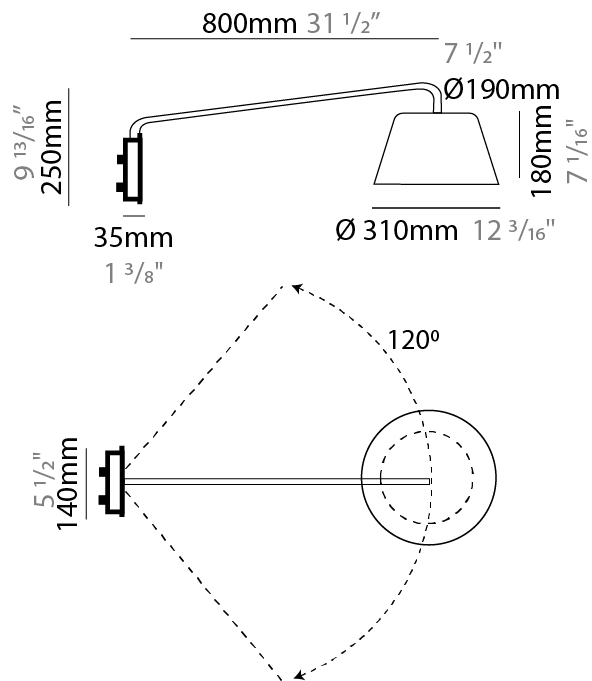

SENTO SURFACE

D113008- -

base number   Finish   Finish
(Diamond)   (Triangle)

1. To build a product code in our configurator select the specify button on the base model # product page
2. To build a manual product code on this datasheet choose from the options listed below in blue font and add the suffix to the base model #

GENERAL

Series: Sento
Brand: Ole
Division: Design
Mounting Type: Surface
Mounting Location: Wall
Subcategory: Task

PHYSICAL

Shape: Bell
Diameter (mm): 310
Diameter (in): 12 ³/₁₆
Width (mm): 310
Width (in): 12 ³/₁₆
Height (mm): 250
Depth (mm): 800
Height (in): 9 ¹³/₁₆
Depth (in): 31 ¹/₂
Extension (mm): 655
Extension (in): 25 ³/₄
Light Distribution: Direct
Weight (kg): 1.7
Weight (lbs): 3.7
Diffuser:rylic - Satin
Fixture Finish: WHI / MBK / BEI / MSA / OGR / MWH
Holder Finish: WHI / MBK
Fixture Material: Metal
Cable Details: 3000mm Cable

ELECTRICAL

Number of Lamps: 1
Lamp Type: LED Retrofit
Lamp Shape: A19
Bulb Included: Bulb Not Included
Max. Wattage Per Lamp (W): 7
Lamp Base: E26
Input Voltage (V): 120
Upon Request: 277Vac / GU24

LED

OPTICAL

Adjustability: Rotating

RATINGS AND CERTIFICATIONS

Certified By: Certified for North American Standards
IP rating: IP20