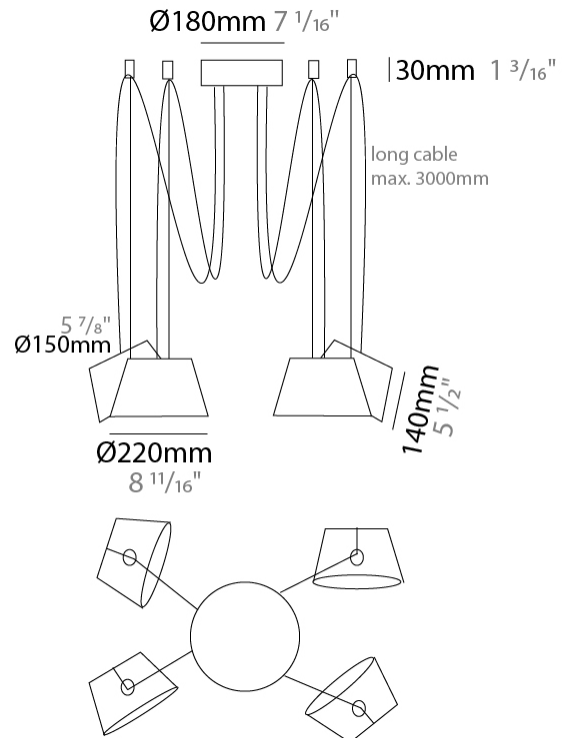

SENTO SUSPENSION

D111033-

base number   Finish
Options

1. To build a product code in our configurator select the specify button on the base model # product page
2. To build a manual product code on this datasheet choose from the options listed below in blue font and add the suffix to the base model #

GENERAL

Series: Sento
Brand: Ole
Division: Design
Mounting Type: Suspension
Mounting Location: Ceiling
Subcategory: Pendant

PHYSICAL

Shape: Bell
Diameter (mm): 220
Diameter (in): 8 11/16
Height (mm): 140
Height (in): 5 1/2
Max. Overall Height (mm): 3140
Max. Overall Height (in): 123 5/8
Light Distribution: Direct
Weight (kg): 3
Weight (lbs): 6.6
Diffuser: Arylic - Satin
Fixture Finish: WHi / MBK / MWH
Fixture Material: Metal
Cable Details: 3000mm Cable

ELECTRICAL

Number of Lamps: 4
Lamp Type: LED Retrofit
Lamp Shape: MR16
Bulb Included: Bulb Not Included
Max. Wattage Per Lamp (W): 7
Lamp Base: GU10
Input Voltage (V): 120

LED

OPTICAL

Adjustability: Tilting

RATINGS AND CERTIFICATIONS

Certified By: Certified for North American Standards
IP rating: IP20