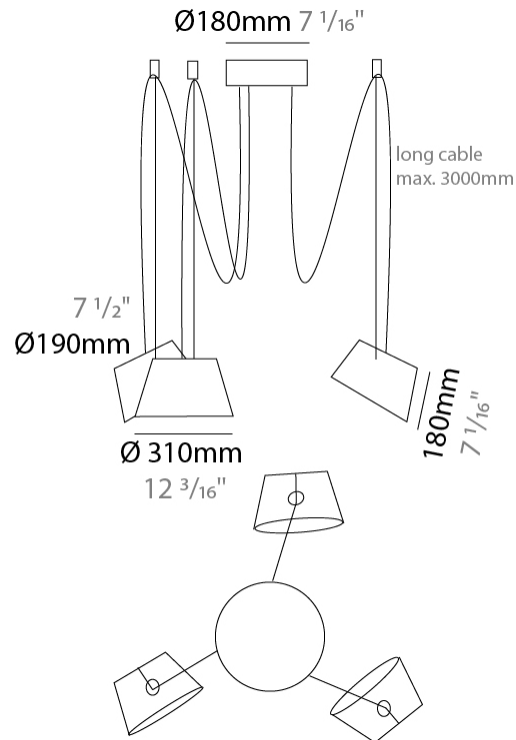

SENTO SUSPENSION

D111041-

base number   Finish
Options

1. To build a product code in our configurator select the specify button on the base model # product page
2. To build a manual product code on this datasheet choose from the options listed below in blue font and add the suffix to the base model #

GENERAL

Series: Sento _____
Brand: Ole _____
Division: Design _____
Mounting Type: Suspension _____
Mounting Location: Ceiling _____
Subcategory: Pendant _____

PHYSICAL

Shape: Bell _____
Diameter (mm): 310 _____
Diameter (in): 12 ³/₁₆ _____
Height (mm): 180 _____
Height (in): 7 ¹/₁₆ _____
Max. Overall Height (mm): 3180 _____
Max. Overall Height (in): 125 ³/₁₆ _____
Light Distribution: Direct _____
Weight (kg): 2.3 _____
Weight (lbs): 5.1 _____
Diffuser: Arylic - Satin _____
Fixture Finish: [WHI / MBK / MWH](#) _____
Fixture Material: Metal _____
Cable Details: 3000mm Cable _____

ELECTRICAL

Number of Lamps: 3 _____
Lamp Type: LED Retrofit _____
Lamp Shape: A19 _____
Bulb Included: Bulb Not Included _____
Max. Wattage Per Lamp (W): 7 _____
Lamp Base: E26 _____
Input Voltage (V): 120 _____
Upon Request: 277Vac / GU24 _____

LED

OPTICAL

Adjustability: Tilting _____

RATINGS AND CERTIFICATIONS

Certified By: Certified for North American Standards _____
IP rating: IP20 _____