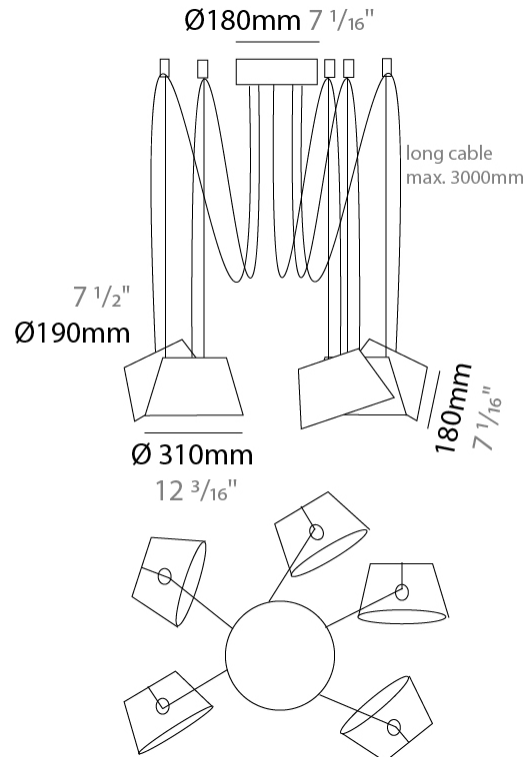

PROJECT _____
TYPE _____
SPECIFIER _____
QUANTITY _____
DATE _____

SENTO SUSPENSION

D111043-

base number _____
Finish _____
Options _____

1. To build a product code in our configurator select the specify button on the base model # product page
2. To build a manual product code on this datasheet choose from the options listed below in blue font and add the suffix to the base model #

GENERAL

Series: Sento _____
Brand: Ole _____
Division: Design _____
Mounting Type: Suspension _____
Mounting Location: Ceiling _____
Subcategory: Pendant _____

PHYSICAL

Shape: Bell _____
Diameter (mm): 310 _____
Diameter (in): 12 ³/₁₆ _____
Height (mm): 180 _____
Height (in): 7 ¹/₁₆ _____
Max. Overall Height (mm): 3180 _____
Max. Overall Height (in): 125 ³/₁₆ _____
Light Distribution: Direct _____
Weight (kg): 3.6 _____
Weight (lbs): 7.9 _____
Diffuser:rylic - Satin _____
Fixture Finish: WHi / MBK / MWH _____
Fixture Material: Metal _____
Cable Details: 3000mm Cable _____

ELECTRICAL

Number of Lamps: 5 _____
Lamp Type: LED Retrofit _____
Lamp Shape: A19 _____
Bulb Included: Bulb Not Included _____
Max. Wattage Per Lamp (W): 7 _____
Lamp Base: E26 _____
Input Voltage (V): 120 _____
Upon Request: 277Vac / GU24 _____

LED

OPTICAL

Adjustability: Tilting _____

RATINGS AND CERTIFICATIONS

Certified By: Certified for North American Standards _____
IP rating: IP20 _____