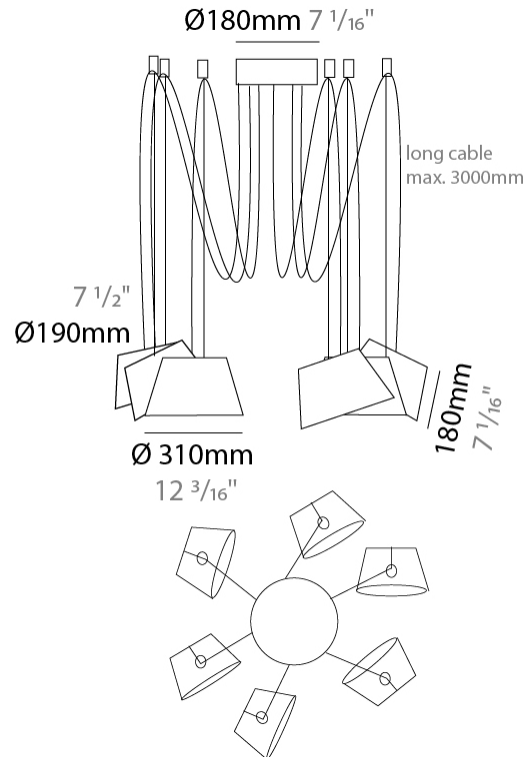

PROJECT	_____
TYPE	_____
SPECIFIER	_____
QUANTITY	_____
DATE	_____

SENTO SUSPENSION

D111044-

base number   Finish
Options

1. To build a product code in our configurator select the specify button on the base model # product page
2. To build a manual product code on this datasheet choose from the options listed below in blue font and add the suffix to the base model #

GENERAL

Series: Sento _____
Brand: Ole _____
Division: Design _____
Mounting Type: Suspension _____
Mounting Location: Ceiling _____
Subcategory: Pendant _____

PHYSICAL

Shape: Bell _____
Diameter (mm): 310 _____
Diameter (in): 12 ³/₁₆ _____
Height (mm): 180 _____
Height (in): 7 ¹/₁₆ _____
Max. Overall Height (mm): 3180 _____
Max. Overall Height (in): 125 ³/₁₆ _____
Light Distribution: Direct _____
Weight (kg): 4.5 _____
Weight (lbs): 9.9 _____
Diffuser:rylic - Satin _____
Fixture Finish: [WHI / MBK / MWH](#) _____
Fixture Material: Metal _____
Cable Details: 3000mm Cable _____

ELECTRICAL

Number of Lamps: 6 _____
Lamp Type: LED Retrofit _____
Lamp Shape: A19 _____
Bulb Included: Bulb Not Included _____
Max. Wattage Per Lamp (W): 7 _____
Lamp Base: E26 _____
Input Voltage (V): 120 _____
Upon Request: 277Vac / GU24 _____

LED

OPTICAL

Adjustability: Tilting _____

RATINGS AND CERTIFICATIONS

Certified By: Certified for North American Standards _____
IP rating: IP20 _____