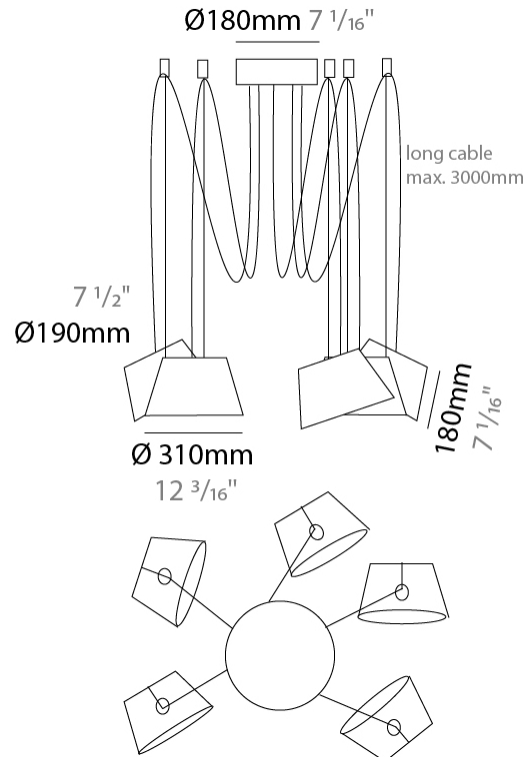

SENTO SUSPENSION

D111043-

base number   Finish
Options

1. To build a product code in our configurator select the specify button on the base model # product page
2. To build a manual product code on this datasheet choose from the options listed below in blue font and add the suffix to the base model #

GENERAL

Series: Sento
Brand: Ole
Division: Design
Mounting Type: Suspension
Mounting Location: Ceiling
Subcategory: Pendant

PHYSICAL

Shape: Bell
Diameter (mm): 310
Diameter (in): 12 3/16
Height (mm): 180
Height (in): 7 1/16
Max. Overall Height (mm): 3180
Max. Overall Height (in): 125 3/16
Light Distribution: Direct
Weight (kg): 3.6
Weight (lbs): 7.9
Diffuser: Arylic - Satin
Fixture Finish: WHi / MBK / MWH
Fixture Material: Metal
Cable Details: 3000mm Cable

ELECTRICAL

Number of Lamps: 5
Lamp Type: LED Retrofit
Lamp Shape: A19
Bulb Included: Bulb Not Included
Max. Wattage Per Lamp (W): 7
Lamp Base: E26
Input Voltage (V): 120
Upon Request: 277Vac / GU24

LED

OPTICAL

Adjustability: Tilting

RATINGS AND CERTIFICATIONS

Certified By: Certified for North American Standards
IP rating: IP20