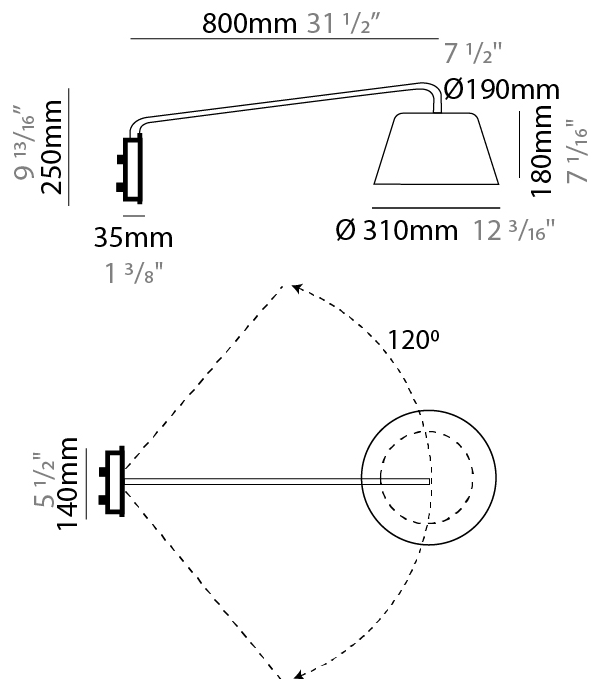

PROJECT	
TYPE	
SPECIFIER	
QUANTITY	
DATE	

SENTO SURFACE

D113008-

base number   Finish (Diamond)   Finish (Triangle)

1. To build a product code in our configurator select the specify button on the base model # product page
2. To build a manual product code on this datasheet choose from the options listed below in blue font and add the suffix to the base model #

GENERAL

Series: Sento
Brand: Ole
Division: Design
Mounting Type: Surface
Mounting Location: Wall
Subcategory: Task

PHYSICAL

Shape: Bell
Diameter (mm): 310
Diameter (in): 12 ³/₁₆"
Width (mm): 310
Width (in): 12 ³/₁₆"
Height (mm): 250
Depth (mm): 800
Height (in): 9 ¹³/₁₆"
Depth (in): 31 ¹/₂"
Extension (mm): 655
Extension (in): 25 ³/₄"
Light Distribution: Direct
Weight (kg): 1.7
Weight (lbs): 3.7
Diffuser:rylic - Satin
Fixture Finish: WHI / MBK / BEI / MSA / OGR / MWH
Holder Finish: WHI / MBK
Fixture Material: Metal
Cable Details: 3000mm Cable

ELECTRICAL

Number of Lamps: 1
Lamp Type: LED Retrofit
Lamp Shape: A19
Bulb Included: Bulb Not Included
Max. Wattage Per Lamp (W): 7
Lamp Base: E26
Input Voltage (V): 120
Upon Request: 277Vac / GU24

LED

OPTICAL

Adjustability: Rotating

RATINGS AND CERTIFICATIONS

Certified By: Certified for North American Standards
IP rating: IP20