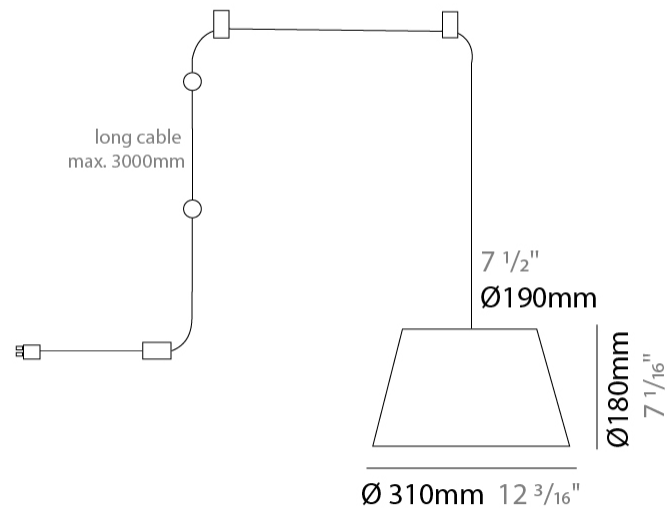

PROJECT	_____
TYPE	_____
SPECIFIER	_____
QUANTITY	_____
DATE	_____

SENTO SUSPENSION

D111039-

base number   Finish
(Triangle)

1. To build a product code in our configurator select the specify button on the base model # product page
2. To build a manual product code on this datasheet choose from the options listed below in blue font and add the suffix to the base model #

GENERAL

Series: Sento
Brand: Ole
Division: Design
Mounting Type: Suspension
Mounting Location: Ceiling
Subcategory: Pendant

PHYSICAL

Shape: Bell
Diameter (mm): 310
Diameter (in): 12 ³/₁₆
Height (mm): 180
Height (in): 7 ¹/₁₆
Max. Overall Height (mm): 3180
Max. Overall Height (in): 125 ³/₁₆
Light Distribution: Direct
Weight (kg): 1.3
Weight (lbs): 2.9
Diffuser:rylic - Satin
[Fixture Finish: WHI / MBK / BEI / MSA / GRN](#)
Fixture Material: Metal
Cable Details: 3000mm Cable

ELECTRICAL

Number of Lamps: 1
Lamp Type: LED Retrofit
Lamp Shape: A19
Bulb Included: Bulb Not Included
Max. Wattage Per Lamp (W): 7
Lamp Base: E26
Input Voltage (V): 120
Upon Request: 277Vac / GU24

LED

OPTICAL

Adjustability: Fixed

RATINGS AND CERTIFICATIONS

Certified By: Certified for North American Standards
IP rating: IP20