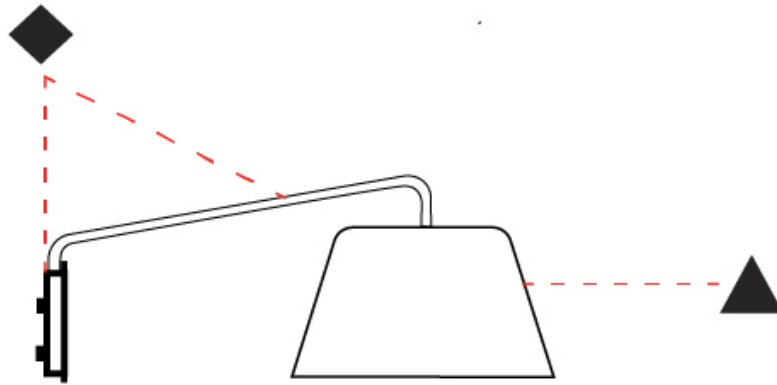

D113014-

PROJECT _____

TYPE _____

SPECIFIER _____

QUANTITY _____

DATE _____

D