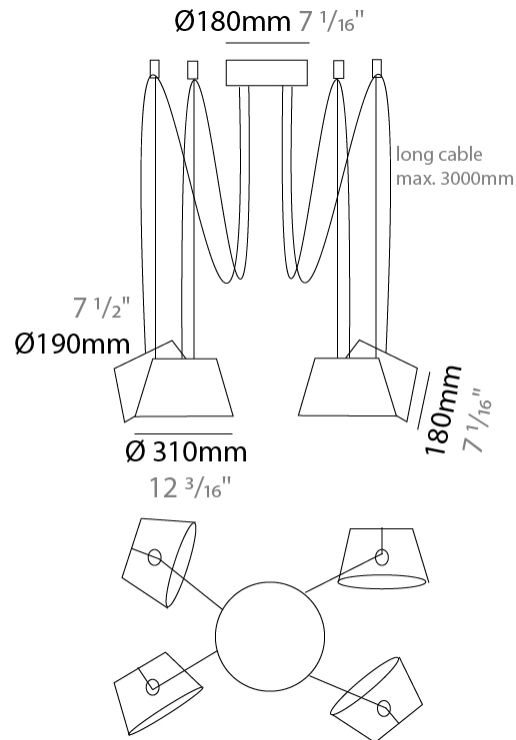

PROJECT _____
TYPE _____
SPECIFIER _____
QUANTITY _____
DATE _____

SENTO SUSPENSION

D111042-

base number   Finish
Options

1. To build a product code in our configurator select the specify button on the base model # product page
2. To build a manual product code on this datasheet choose from the options listed below in blue font and add the suffix to the base model #

GENERAL

Series: Sento
Brand: Ole
Division: Design
Mounting Type: Suspension
Mounting Location: Ceiling
Subcategory: Pendant

PHYSICAL

Shape: Bell
Diameter (mm): 310
Diameter (in): 12 3/16
Height (mm): 180
Height (in): 7 1/16
Max. Overall Height (mm): 3180
Max. Overall Height (in): 125 3/16
Light Distribution: Direct
Weight (kg): 2.9
Weight (lbs): 6.4
Diffuser: Arylic - Satin
Fixture Finish: WHi / MBK / MWH
Fixture Material: Metal
Cable Details: 3000mm Cable

ELECTRICAL

Number of Lamps: 4
Lamp Type: LED Retrofit
Bulb Included: Bulb Not Included
Max. Wattage Per Lamp (W): 7
Lamp Base: E26
Input Voltage (V): 120

LED

OPTICAL

Adjustability: Tilting

RATINGS AND CERTIFICATIONS

Certified By: Certified for North American Standards
IP rating: IP20