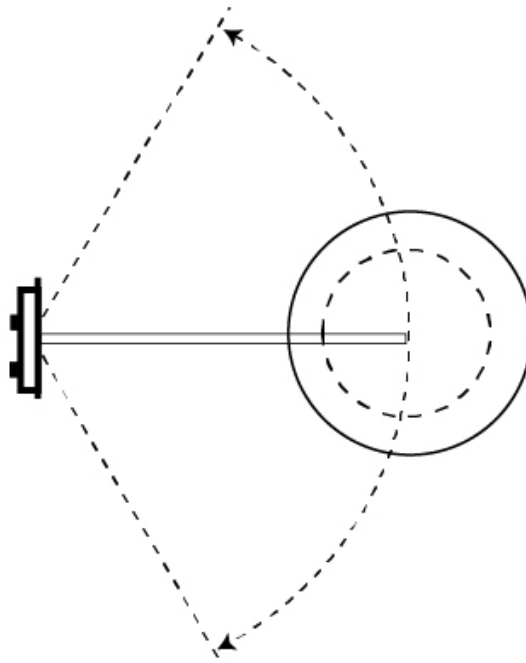

D113014-

PROJECT _____

TYPE _____

SPECIFIER _____

QUANTITY _____

DATE _____

D