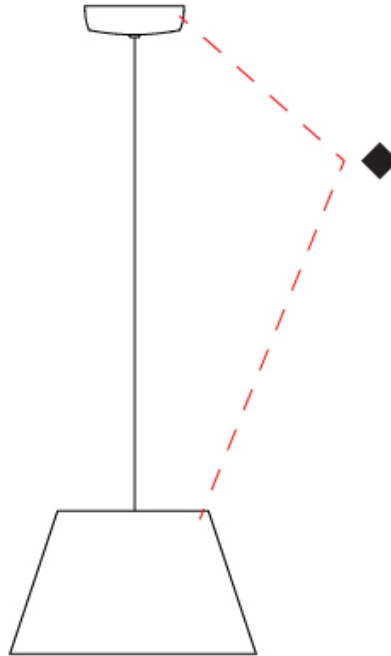

SENTO SUSPENSION

D111037-

PROJECT

TYPE

SPECIFIER

QUANTITY

DATE