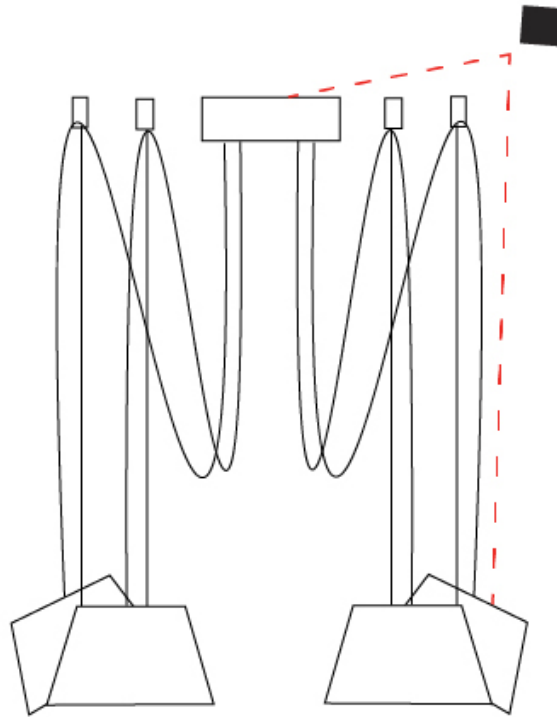

D111042-

PROJECT	_____
TYPE	_____
SPECIFIER	_____
QUANTITY	_____
DATE	_____

D