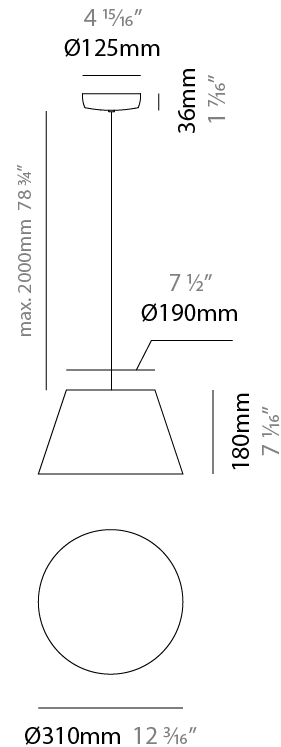

PROJECT	_____
TYPE	_____
SPECIFIER	_____
QUANTITY	_____
DATE	_____

SENTO SUSPENSION

D111037-

base number   Finish
(Triangle)

1. To build a product code in our configurator select the specify button on the base model # product page
2. To build a manual product code on this datasheet choose from the options listed below in blue font and add the suffix to the base model #

GENERAL

Series: Sento
Brand: Ole
Division: Design
Mounting Type: Suspension
Mounting Location: Ceiling
Subcategory: Pendant

PHYSICAL

Shape: Bell
Diameter (mm): 310
Diameter (in): 12 3/16
Height (mm): 180
Height (in): 7 1/16
Max. Overall Height (mm): 2180
Max. Overall Height (in): 85 13/16
Light Distribution: Direct
Weight (kg): 1.3
Weight (lbs): 2.9
Diffuser: Arylic - Satin
[Fixture Finish: WHI / MBK / BEI / MSA / OGR / MWH](#)
Fixture Material: Metal
Cable Details: 2000mm Cable

ELECTRICAL

Number of Lamps: 1
Lamp Type: LED Retrofit
Lamp Shape: A19
Bulb Included: Bulb Not Included
Max. Wattage Per Lamp (W): 15
Lamp Base: E26
Input Voltage (V): 120
Upon Request: 277Vac / GU24

LED

OPTICAL

RATINGS AND CERTIFICATIONS

Certified By: Certified for North American Standards
IP rating: IP20