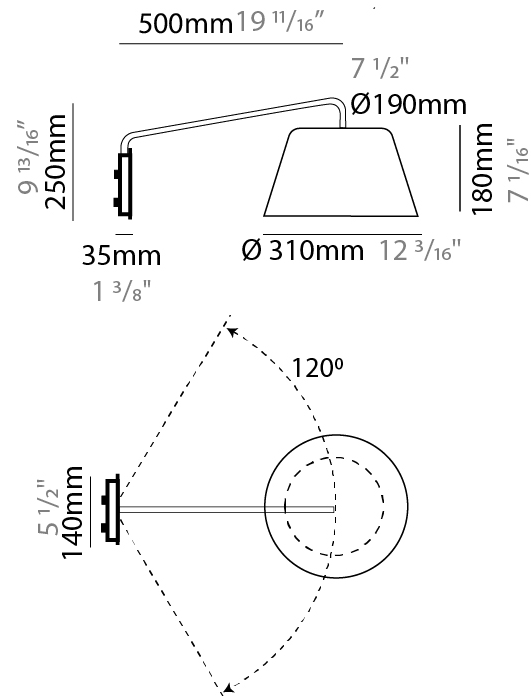

PROJECT	_____
TYPE	_____
SPECIFIER	_____
QUANTITY	_____
DATE	_____

SENTO SURFACE

D113014- -

base number   Finish (Diamond)   Finish (Triangle)

1. To build a product code in our configurator select the specify button on the base model # product page
2. To build a manual product code on this datasheet choose from the options listed below in blue font and add the suffix to the base model #

GENERAL

Series: Sento
Brand: Ole
Division: Design
Mounting Type: Surface
Mounting Location: Wall
Subcategory: Task

PHYSICAL

Shape: Bell
Diameter (mm): 310
Diameter (in): 12 ³/₁₆"
Width (mm): 310
Width (in): 12 ³/₁₆"
Height (mm): 250
Depth (mm): 500
Height (in): 9 ¹³/₁₆"
Depth (in): 19 ¹¹/₁₆"
Extension (mm): 655
Extension (in): 25 ³/₄"
Light Distribution: Direct
Weight (kg): 1.5
Weight (lbs): 3.3
Diffuser:rylic - Satin
Fixture Finish: WHI / MBK / BEI / MSA / OGR / MWH
Holder Finish: WHI / MBK
Fixture Material: Metal

ELECTRICAL

Number of Lamps: 1
Lamp Type: LED Retrofit
Lamp Shape: A19
Bulb Included: Bulb Not Included
Max. Wattage Per Lamp (W): 7
Lamp Base: E26
Input Voltage (V): 120
Upon Request: 277Vac / GU24

LED

OPTICAL

Adjustability: Rotating

RATINGS AND CERTIFICATIONS

Certified By: Certified for North American Standards
IP rating: IP20