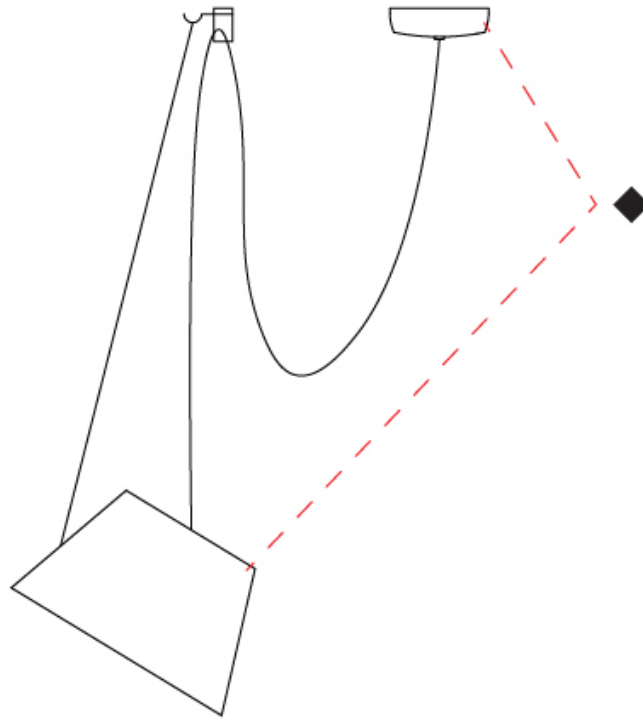

SENTO SUSPENSION

D111038-

PROJECT

TYPE

SPECIFIER

QUANTITY

DATE

D