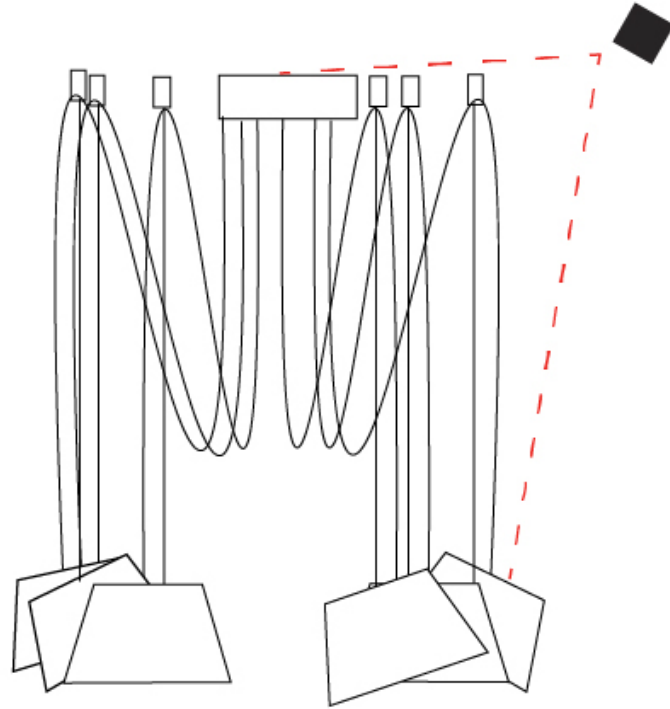

D111044-

PROJECT _____

TYPE _____

SPECIFIER _____

QUANTITY _____

DATE _____

D