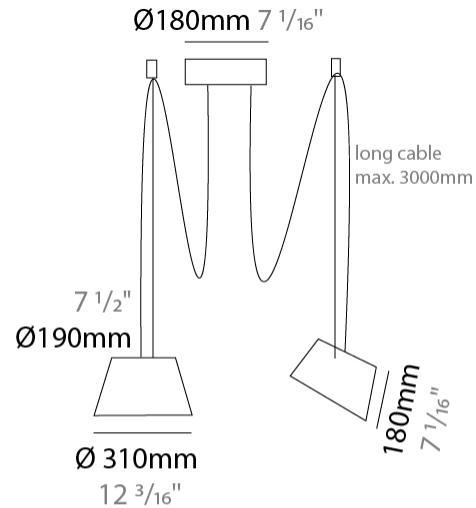

SENTO SUSPENSION

D111040-

base number Finish
Options

1. To build a product code in our configurator select the specify button on the base model # product page
2. To build a manual product code on this datasheet choose from the options listed below in blue font and add the suffix to the base model #

GENERAL

Series: Sento
Brand: Ole
Division: Design
Mounting Type: Suspension
Mounting Location: Ceiling
Subcategory: Pendant

PHYSICAL

Shape: Bell
Diameter (mm): 310
Diameter (in): 12 ³/₁₆"
Height (mm): 180
Height (in): 7 ¹/₁₆"
Max. Overall Height (mm): 3180
Max. Overall Height (in): 125 ³/₁₆"
Light Distribution: Direct
Weight (kg): 1.8
Weight (lbs): 4
Diffuser:rylic - Satin
Fixture Finish: [WHI / MBK / MWH](#)
Fixture Material: Metal
Cable Details: 3000mm Cable

ELECTRICAL

Number of Lamps: 2
Lamp Type: LED Retrofit
Lamp Shape: A19
Bulb Included: Bulb Not Included
Max. Wattage Per Lamp (W): 7
Lamp Base: E26
Input Voltage (V): 120
Upon Request: 277Vac / GU24

LED

OPTICAL

Adjustability: Tilting

RATINGS AND CERTIFICATIONS

Certified By: Certified for North American Standards
IP rating: IP20

PROJECT _____
TYPE _____
SPECIFIER _____
QUANTITY _____
DATE _____