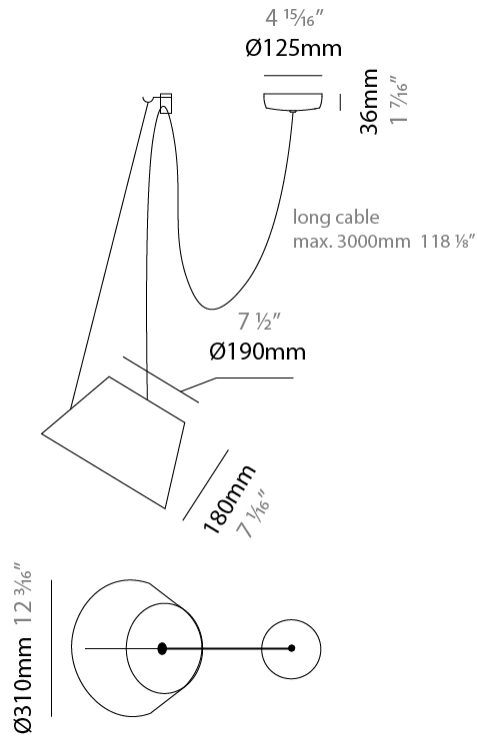

PROJECT	_____
TYPE	_____
SPECIFIER	_____
QUANTITY	_____
DATE	_____

SENTO SUSPENSION

D111038-

base number   Finish
Options

1. To build a product code in our configurator select the specify button on the base model # product page
2. To build a manual product code on this datasheet choose from the options listed below in blue font and add the suffix to the base model #

GENERAL

Series: Sento _____
Brand: Ole _____
Division: Design _____
Mounting Type: Suspension _____
Mounting Location: Ceiling _____
Subcategory: Pendant _____

PHYSICAL

Shape: Bell _____
Diameter (mm): 310 _____
Diameter (in): 12 ³/₁₆ _____
Height (mm): 180 _____
Height (in): 7 ¹/₁₆ _____
Max. Overall Height (mm): 3180 _____
Max. Overall Height (in): 125 ³/₁₆ _____
Light Distribution: Direct _____
Weight (kg): 1.3 _____
Weight (lbs): 2.9 _____
Diffuser:rylic - Satin _____
Fixture Finish: [WHi / MBK / MWH](#) _____
Fixture Material: Metal _____
Cable Details: 2000mm Cable _____

ELECTRICAL

Number of Lamps: 1 _____
Lamp Type: LED Retrofit _____
Lamp Shape: A19 _____
Bulb Included: Bulb Not Included _____
Max. Wattage Per Lamp (W): 7 _____
Lamp Base: E26 _____
Input Voltage (V): 120 _____
Upon Request: 277Vac / GU24 _____

LED

OPTICAL

Adjustability: Tilting _____

RATINGS AND CERTIFICATIONS

Certified By: Certified for North American Standards _____
IP rating: IP20 _____