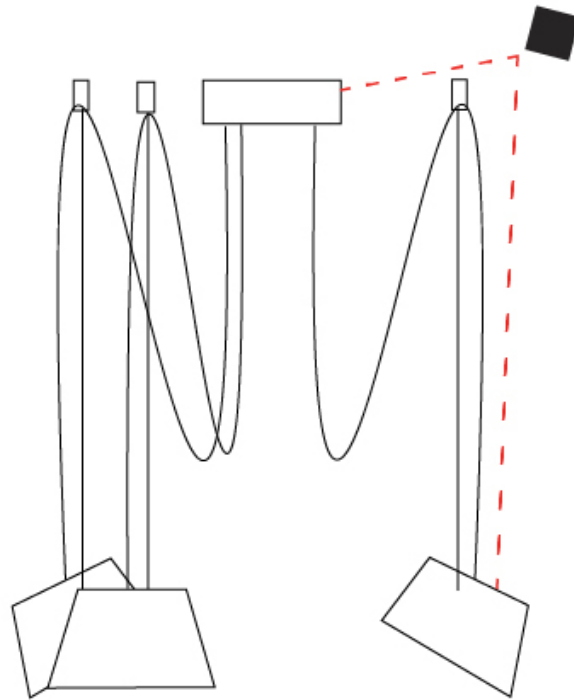

D111041-

PROJECT

TYPE

SPECIFIER

QUANTITY

DATE

D