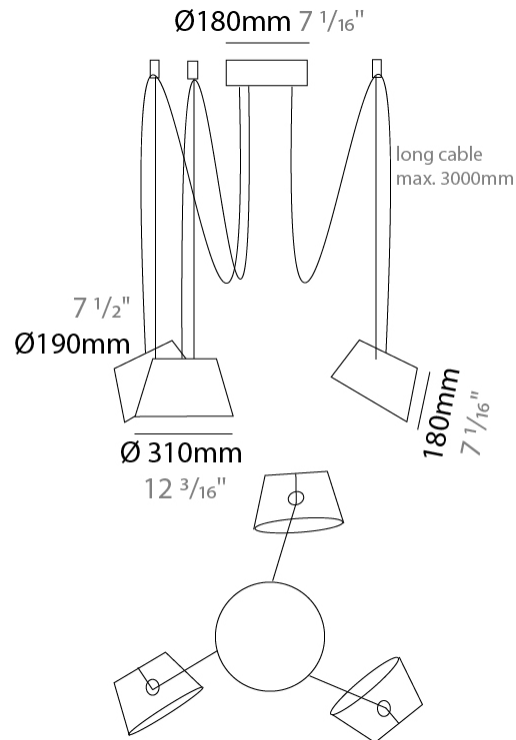

PROJECT _____
TYPE _____
SPECIFIER _____
QUANTITY _____
DATE _____

SENTO SUSPENSION

D111041-

base number   Finish
Options

1. To build a product code in our configurator select the specify button on the base model # product page
2. To build a manual product code on this datasheet choose from the options listed below in blue font and add the suffix to the base model #

GENERAL

Series: Sento
Brand: Ole
Division: Design
Mounting Type: Suspension
Mounting Location: Ceiling
Subcategory: Pendant

PHYSICAL

Shape: Bell
Diameter (mm): 310
Diameter (in): 12 3/16
Height (mm): 180
Height (in): 7 1/16
Max. Overall Height (mm): 3180
Max. Overall Height (in): 125 3/16
Light Distribution: Direct
Weight (kg): 2.3
Weight (lbs): 5.1
Diffuser: Arylic - Satin
Fixture Finish: WHI / MBK / MWH
Fixture Material: Metal
Cable Details: 3000mm Cable

ELECTRICAL

Number of Lamps: 3
Lamp Type: LED Retrofit
Lamp Shape: A19
Bulb Included: Bulb Not Included
Max. Wattage Per Lamp (W): 7
Lamp Base: E26
Input Voltage (V): 120
Upon Request: 277Vac / GU24

LED

OPTICAL

Adjustability: Tilting

RATINGS AND CERTIFICATIONS

Certified By: Certified for North American Standards
IP rating: IP20