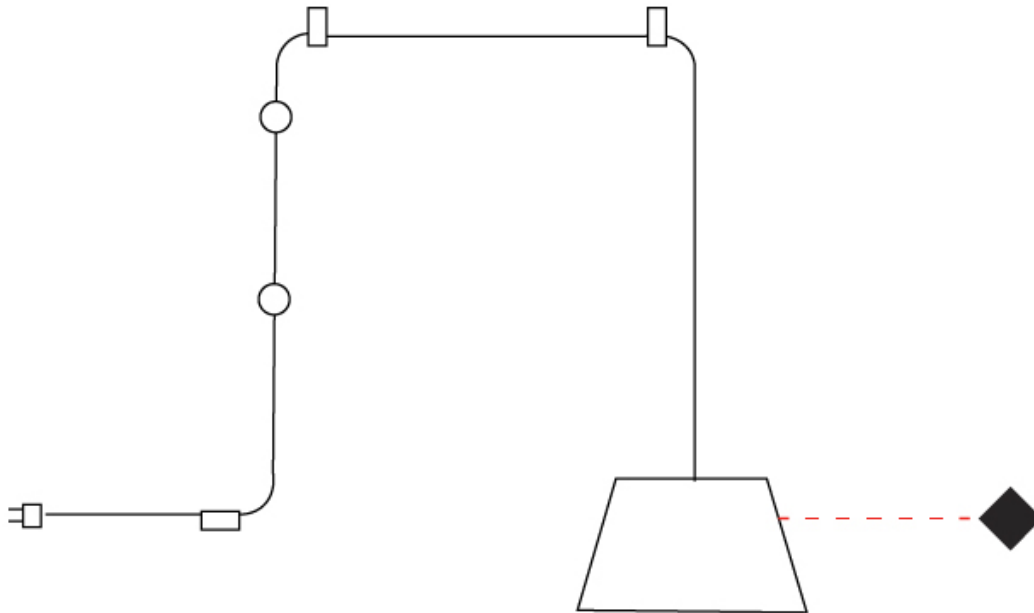

SENTO SUSPENSION

D111030-

PROJECT

TYPE

SPECIFIER

QUANTITY

DATE

D