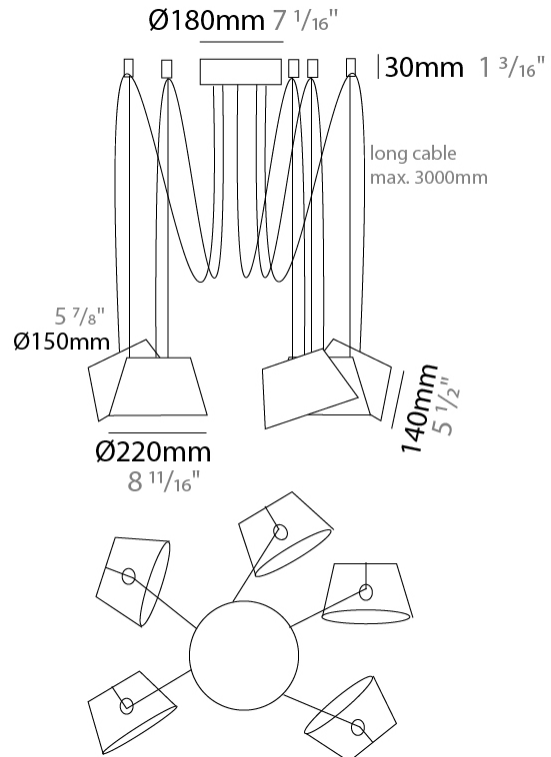

PROJECT _____
TYPE _____
SPECIFIER _____
QUANTITY _____
DATE _____

SENTO SUSPENSION

D111034-

base number   Finish
Options

1. To build a product code in our configurator select the specify button on the base model # product page
2. To build a manual product code on this datasheet choose from the options listed below in blue font and add the suffix to the base model #

GENERAL

Series: Sento _____
Brand: Ole _____
Division: Design _____
Mounting Type: Suspension _____
Mounting Location: Ceiling _____
Subcategory: Pendant _____

PHYSICAL

Shape: Bell _____
Diameter (mm): 220 _____
Diameter (in): 8 11/16 _____
Height (mm): 140 _____
Height (in): 5 1/2 _____
Max. Overall Height (mm): 3140 _____
Max. Overall Height (in): 123 5/8 _____
Light Distribution: Direct _____
Weight (kg): 3.6 _____
Weight (lbs): 7.9 _____
Diffuser:rylic - Satin _____
Fixture Finish: [WHi / MBK / MWH](#) _____
Fixture Material: Metal _____
Cable Details: 3000mm Cable _____

ELECTRICAL

Number of Lamps: 5 _____
Lamp Type: LED Retrofit _____
Lamp Shape: MR16 _____
Bulb Included: Bulb Not Included _____
Max. Wattage Per Lamp (W): 7 _____
Lamp Base: GU10 _____
Input Voltage (V): 120 _____

LED

OPTICAL

Adjustability: Tilting _____

RATINGS AND CERTIFICATIONS

Certified By: Certified for North American Standards _____
IP rating: IP20 _____