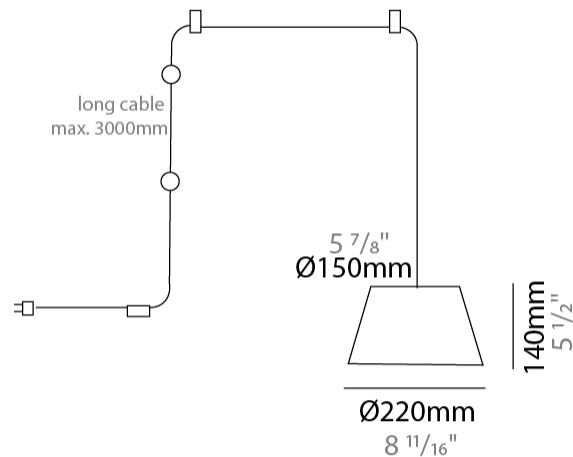

PROJECT	_____
TYPE	_____
SPECIFIER	_____
QUANTITY	_____
DATE	_____

SENTO SUSPENSION

D111030-

base number   Finish
(Triangle)

1. To build a product code in our configurator select the specify button on the base model # product page
2. To build a manual product code on this datasheet choose from the options listed below in blue font and add the suffix to the base model #

GENERAL

Series: Sento
Brand: Ole
Division: Design
Mounting Type: Suspension
Mounting Location: Ceiling
Subcategory: Pendant

PHYSICAL

Shape: Bell
Diameter (mm): 220
Diameter (in): 8 ¹¹/₁₆
Height (mm): 140
Height (in): 5 ¹/₂
Max. Overall Height (mm): 3140
Max. Overall Height (in): 123 ⁵/₈
Light Distribution: Direct
Weight (kg): 1.2
Weight (lbs): 2.6
Diffuser:rylic - Satin
[Fixture Finish: WHI / MBK / BEI / MSA / OGR / MWH](#)
Fixture Material: Metal
Cable Details: 3000mm Cable

ELECTRICAL

Number of Lamps: 1
Lamp Type: LED Retrofit
Lamp Shape: MR16
Bulb Included: Bulb Not Included
Max. Wattage Per Lamp (W): 7
Lamp Base: GU10
Input Voltage (V): 120

LED

OPTICAL

Adjustability: Fixed

RATINGS AND CERTIFICATIONS

Certified By: Certified for North American Standards
IP rating: IP20