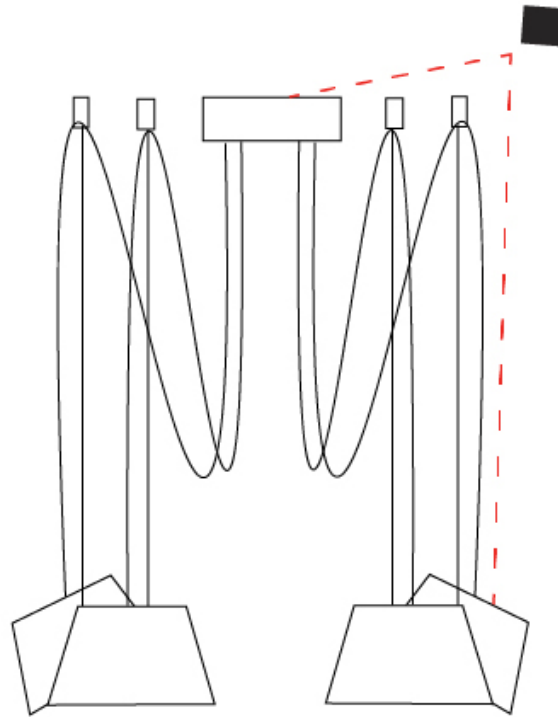

D111033-

PROJECT _____

TYPE _____

SPECIFIER _____

QUANTITY _____

DATE _____

D