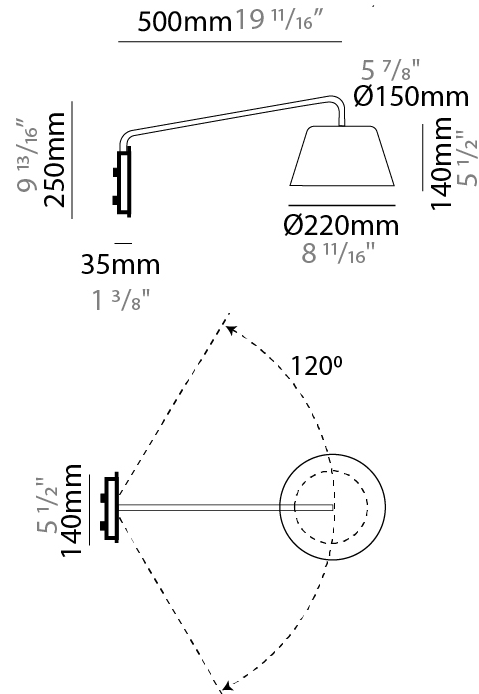

PROJECT	_____
TYPE	_____
SPECIFIER	_____
QUANTITY	_____
DATE	_____

SENTO SURFACE

D113009- -

base number   Finish (Diamond)   Finish (Triangle)

1. To build a product code in our configurator select the specify button on the base model # product page
2. To build a manual product code on this datasheet choose from the options listed below in blue font and add the suffix to the base model #

GENERAL

Series: Sento
Brand: Ole
Division: Design
Mounting Type: Surface
Mounting Location: Wall
Subcategory: Task

PHYSICAL

Shape: Bell
Diameter (mm): 220
Diameter (in): 8 ¹¹/₁₆
Width (mm): 220
Width (in): 8 ¹¹/₁₆
Height (mm): 250
Depth (mm): 500
Height (in): 9 ¹³/₁₆
Depth (in): 19 ¹¹/₁₆
Extension (mm): 610
Extension (in): 24
Light Distribution: Direct
Weight (kg): 1.4
Weight (lbs): 3.1
Diffuser:rylic - Satin
Fixture Finish: WHI / MBK / BEI / MSA / OGR / MWH
Holder Finish: WHI / MBK
Fixture Material: Metal
Cable Details: 3000mm Cable

ELECTRICAL

Number of Lamps: 1
Lamp Type: LED Retrofit
Lamp Shape: MR16
Bulb Included: Bulb Not Included
Max. Wattage Per Lamp (W): 7
Lamp Base: GU10
Input Voltage (V): 120

LED

OPTICAL

Adjustability: Rotating

RATINGS AND CERTIFICATIONS

Certified By: Certified for North American Standards
IP rating: IP20