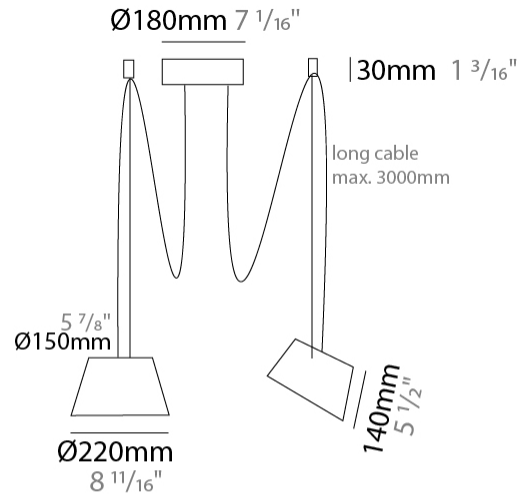

SENTO SUSPENSION

D111031-

base number Finish
Options

PROJECT _____
TYPE _____
SPECIFIER _____
QUANTITY _____
DATE _____

1. To build a product code in our configurator select the specify button on the base model # product page
2. To build a manual product code on this datasheet choose from the options listed below in blue font and add the suffix to the base model #

GENERAL

Series: Sento
Brand: Ole
Division: Design
Mounting Type: Suspension
Mounting Location: Ceiling
Subcategory: Pendant

PHYSICAL

Shape: Bell
Diameter (mm): 220
Diameter (in): 8 ¹¹/₁₆
Height (mm): 140
Height (in): 5 ¹/₂
Max. Overall Height (mm): 3140
Max. Overall Height (in): 123 ⁵/₈
Light Distribution: Direct
Weight (kg): 1.8
Weight (lbs): 3.6
Diffuser:rylic - Satin
Fixture Finish: [WHi / MBK / MWH](#)
Fixture Material: Metal
Cable Details: 3000mm Cable

ELECTRICAL

Number of Lamps: 2
Lamp Type: LED Retrofit
Lamp Shape: MR16
Bulb Included: Bulb Not Included
Max. Wattage Per Lamp (W): 7
Lamp Base: GU10
Input Voltage (V): 120

LED

OPTICAL

Adjustability: Tilting

RATINGS AND CERTIFICATIONS

Certified By: Certified for North American Standards
IP rating: IP20