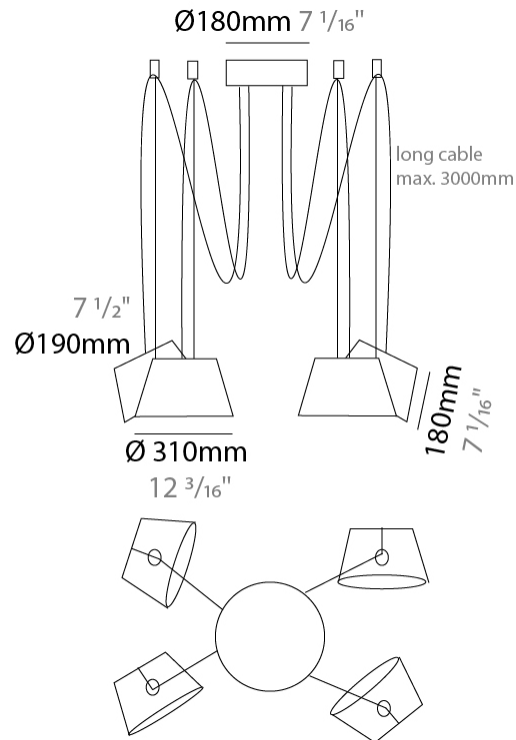

PROJECT _____
TYPE _____
SPECIFIER _____
QUANTITY _____
DATE _____

SENTO SUSPENSION

D111042-

base number   Finish
Options

1. To build a product code in our configurator select the specify button on the base model # product page
2. To build a manual product code on this datasheet choose from the options listed below in blue font and add the suffix to the base model #

GENERAL

Series: Sento _____
Brand: Ole _____
Division: Design _____
Mounting Type: Suspension _____
Mounting Location: Ceiling _____
Subcategory: Pendant _____

PHYSICAL

Shape: Bell _____
Diameter (mm): 310 _____
Diameter (in): 12 ³/₁₆ _____
Height (mm): 180 _____
Height (in): 7 ¹/₁₆ _____
Max. Overall Height (mm): 3180 _____
Max. Overall Height (in): 125 ³/₁₆ _____
Light Distribution: Direct _____
Weight (kg): 2.9 _____
Weight (lbs): 6.4 _____
Diffuser: Arylic - Satin _____
Fixture Finish: [WHi / MBK / MWH](#) _____
Fixture Material: Metal _____
Cable Details: 3000mm Cable _____

ELECTRICAL

Number of Lamps: 4 _____
Lamp Type: LED Retrofit _____
Bulb Included: Bulb Not Included _____
Max. Wattage Per Lamp (W): 7 _____
Lamp Base: E26 _____
Input Voltage (V): 120 _____

LED

OPTICAL

Adjustability: Tilting _____

RATINGS AND CERTIFICATIONS

Certified By: Certified for North American Standards _____
IP rating: IP20 _____