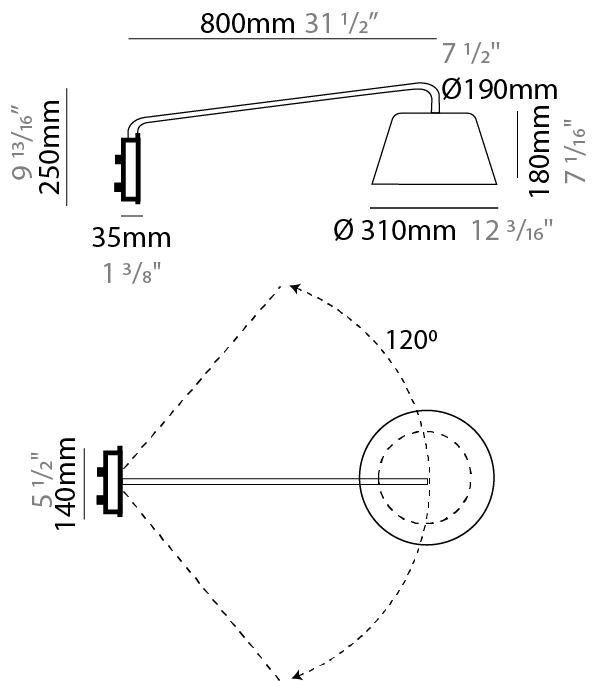

PROJECT	_____
TYPE	_____
SPECIFIER	_____
QUANTITY	_____
DATE	_____

SENTO SURFACE

D113008- -

base number   Finish (Diamond)   Finish (Triangle)

1. To build a product code in our configurator select the specify button on the base model # product page
2. To build a manual product code on this datasheet choose from the options listed below in blue font and add the suffix to the base model #

GENERAL

Series: Sento
Brand: Ole
Division: Design
Mounting Type: Surface
Mounting Location: Wall
Subcategory: Task

PHYSICAL

Shape: Bell
Diameter (mm): 310
Diameter (in): 12 ³/₁₆
Width (mm): 310
Width (in): 12 ³/₁₆
Height (mm): 250
Depth (mm): 800
Height (in): 9 ¹³/₁₆
Depth (in): 31 ¹/₂
Extension (mm): 655
Extension (in): 25 ³/₄
Light Distribution: Direct
Weight (kg): 1.7
Weight (lbs): 3.7
Diffuser:rylic - Satin
Fixture Finish: WHI / MBK / BEI / MSA / OGR / MWH
Holder Finish: WHI / MBK
Fixture Material: Metal
Cable Details: 3000mm Cable

ELECTRICAL

Number of Lamps: 1
Lamp Type: LED Retrofit
Lamp Shape: A19
Bulb Included: Bulb Not Included
Max. Wattage Per Lamp (W): 7
Lamp Base: E26
Input Voltage (V): 120
Upon Request: 277Vac / GU24

LED

OPTICAL

Adjustability: Rotating

RATINGS AND CERTIFICATIONS

Certified By: Certified for North American Standards
IP rating: IP20