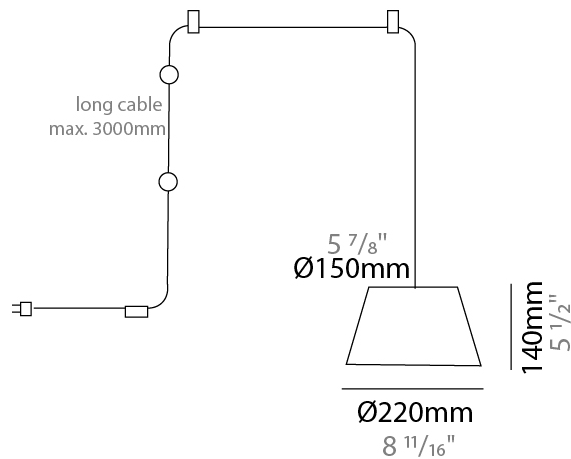

SENTO SUSPENSION

D111030-

base number _____
Finish (Triangle) _____

1. To build a product code in our configurator select the specify button on the base model # product page
2. To build a manual product code on this datasheet choose from the options listed below in blue font and add the suffix to the base model #

GENERAL

Series: Sento _____
Brand: Ole _____
Division: Design _____
Mounting Type: Suspension _____
Mounting Location: Ceiling _____
Subcategory: Pendant _____

PHYSICAL

Shape: Bell _____
Diameter (mm): 220 _____
Diameter (in): 8 ¹¹/₁₆ _____
Height (mm): 140 _____
Height (in): 5 ¹/₂ _____
Max. Overall Height (mm): 3140 _____
Max. Overall Height (in): 123 ⁵/₈ _____
Light Distribution: Direct _____
Weight (kg): 1.2 _____
Weight (lbs): 2.6 _____
Diffuser:rylic - Satin _____
[Fixture Finish: WHI / MBK / BEI / MSA / OGR / MWH](#) _____
Fixture Material: Metal _____
Cable Details: 3000mm Cable _____

ELECTRICAL

Number of Lamps: 1 _____
Lamp Type: LED Retrofit _____
Lamp Shape: MR16 _____
Bulb Included: Bulb Not Included _____
Max. Wattage Per Lamp (W): 7 _____
Lamp Base: GU10 _____
Input Voltage (V): 120 _____

LED

OPTICAL

Adjustability: Fixed _____

RATINGS AND CERTIFICATIONS

Certified By: Certified for North American Standards _____
IP rating: IP20 _____