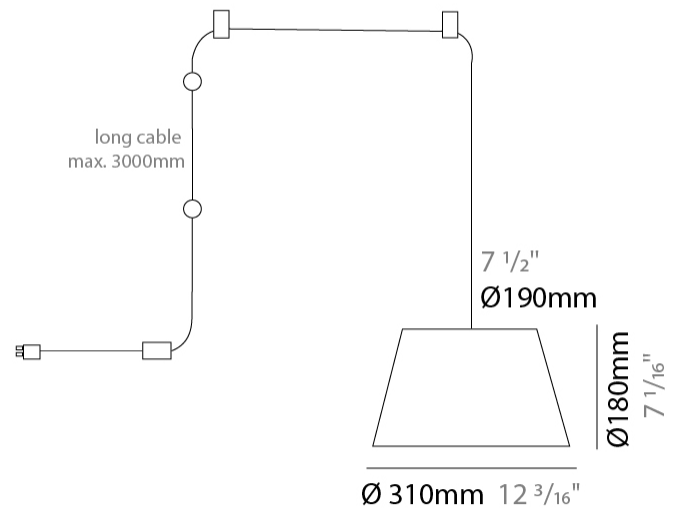

PROJECT
TYPE
SPECIFIER
QUANTITY
DATE

SENTO SUSPENSION

D111039-

base number   Finish
(Triangle)

1. To build a product code in our configurator select the specify button on the base model # product page
2. To build a manual product code on this datasheet choose from the options listed below in blue font and add the suffix to the base model #

GENERAL

Series: Sento
Brand: Ole
Division: Design
Mounting Type: Suspension
Mounting Location: Ceiling
Subcategory: Pendant

PHYSICAL

Shape: Bell
Diameter (mm): 310
Diameter (in): 12 3/16
Height (mm): 180
Height (in): 7 1/16
Max. Overall Height (mm): 3180
Max. Overall Height (in): 125 3/16
Light Distribution: Direct
Weight (kg): 1.3
Weight (lbs): 2.9
Diffuser: Arylic - Satin
Fixture Finish: WHI / MBK / BEI / MSA / GRN
Fixture Material: Metal
Cable Details: 3000mm Cable

ELECTRICAL

Number of Lamps: 1
Lamp Type: LED Retrofit
Lamp Shape: A19
Bulb Included: Bulb Not Included
Max. Wattage Per Lamp (W): 7
Lamp Base: E26
Input Voltage (V): 120
Upon Request: 277Vac / GU24

LED

OPTICAL

Adjustability: Fixed

RATINGS AND CERTIFICATIONS

Certified By: Certified for North American Standards
IP rating: IP20