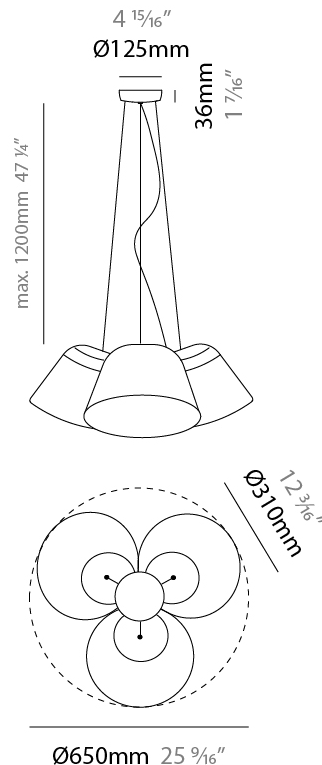

SENTO SUSPENSION

D111045-

base number   Finish (Diamond)   Finish (Triangle)

1. To build a product code in our configurator select the specify button on the base model # product page
2. To build a manual product code on this datasheet choose from the options listed below in blue font and add the suffix to the base model #

GENERAL

Series: Sento
Brand: Ole
Division: Design
Mounting Type: Suspension
Mounting Location: Ceiling
Subcategory: Pendant

PHYSICAL

Shape: Bell
Diameter (mm): 310
Diameter (in): 25 ⁹/₁₆
Height (mm): 180
Height (in): 7 ¹/₁₆
Max. Overall Height (mm): 1416
Max. Overall Height (in): 55 ³/₄
Light Distribution: Direct
Weight (kg): 4.7
Weight (lbs): 10.3
Diffuser:rylic - Satin
Fixture Finish: WHI / MBK / BEI/ MSA / OGR / MWH
Holder Finish: WHI / MBK
Fixture Material: Metal
Cable Details: 3000mm Cable

ELECTRICAL

Number of Lamps: 3
Lamp Type: LED Retrofit
Lamp Shape: A19
Bulb Included: Bulb Not Included
Max. Wattage Per Lamp (W): 7
Lamp Base: E26
Input Voltage (V): 120
Upon Request: 277Vac / GU24

LED

OPTICAL

Adjustability: Tilting

RATINGS AND CERTIFICATIONS

Certified By: Certified for North American Standards
IP rating: IP20

PROJECT	_____
TYPE	_____
SPECIFIER	_____
QUANTITY	_____
DATE	_____