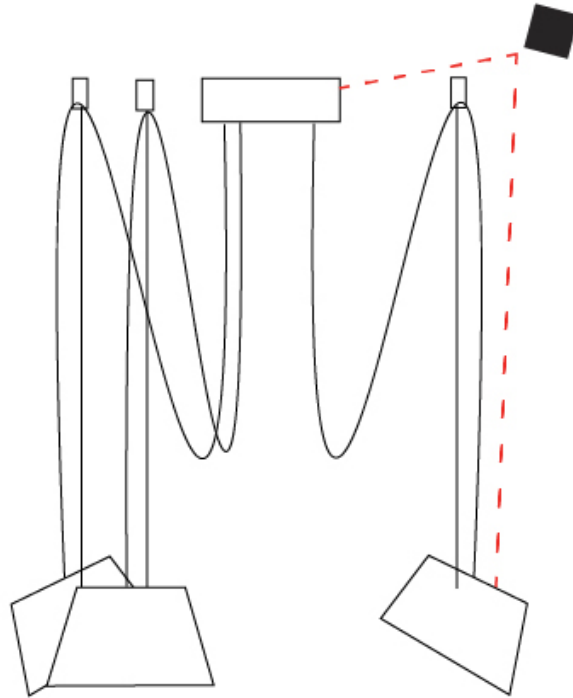

D111032-

PROJECT _____

TYPE _____

SPECIFIER _____

QUANTITY _____

DATE _____

D