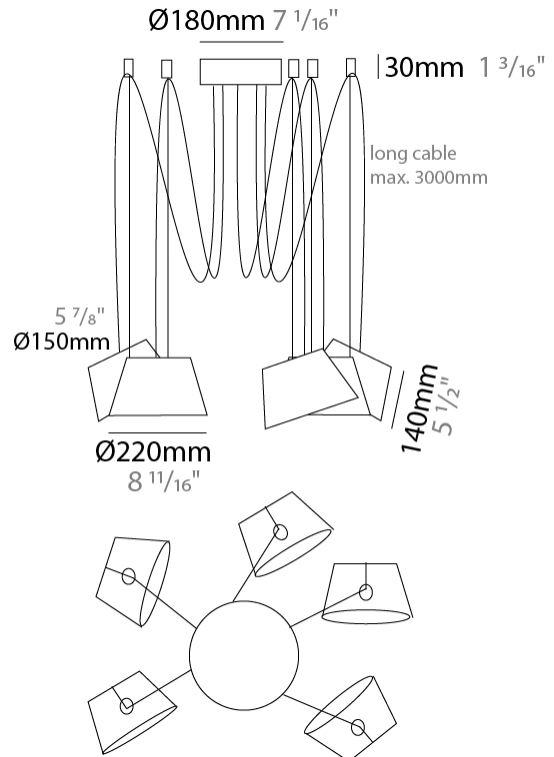

SENTO SUSPENSION

D111034-

base number Finish
Options

PROJECT _____
TYPE _____
SPECIFIER _____
QUANTITY _____
DATE _____

1. To build a product code in our configurator select the specify button on the base model # product page
2. To build a manual product code on this datasheet choose from the options listed below in blue font and add the suffix to the base model #

GENERAL

Series: Sento
Brand: Ole
Division: Design
Mounting Type: Suspension
Mounting Location: Ceiling
Subcategory: Pendant

PHYSICAL

Shape: Bell
Diameter (mm): 220
Diameter (in): 8 11/16
Height (mm): 140
Height (in): 5 1/2
Max. Overall Height (mm): 3140
Max. Overall Height (in): 123 5/8
Light Distribution: Direct
Weight (kg): 3.6
Weight (lbs): 7.9
Diffuser:rylic - Satin
Fixture Finish: [WHI / MBK / MWH](#)
Fixture Material: Metal
Cable Details: 3000mm Cable

ELECTRICAL

Number of Lamps: 5
Lamp Type: LED Retrofit
Lamp Shape: MR16
Bulb Included: Bulb Not Included
Max. Wattage Per Lamp (W): 7
Lamp Base: GU10
Input Voltage (V): 120

LED

OPTICAL

Adjustability: Tilting

RATINGS AND CERTIFICATIONS

Certified By: Certified for North American Standards
IP rating: IP20