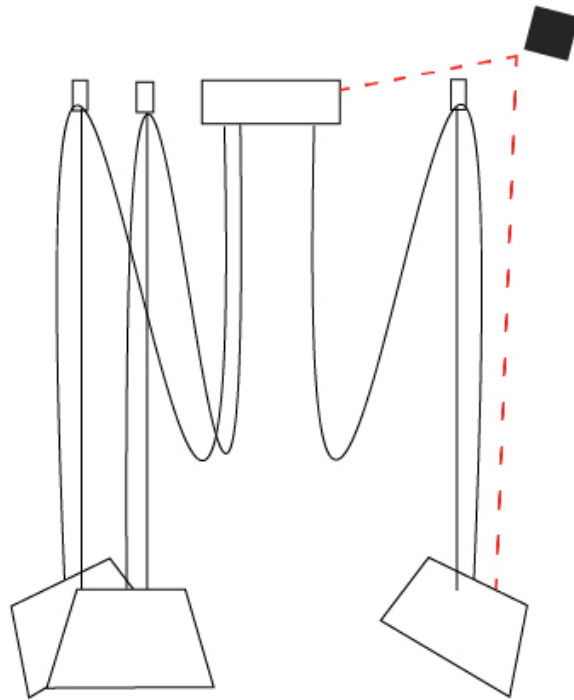

D111041-

PROJECT _____

TYPE _____

SPECIFIER _____

QUANTITY _____

DATE _____

D