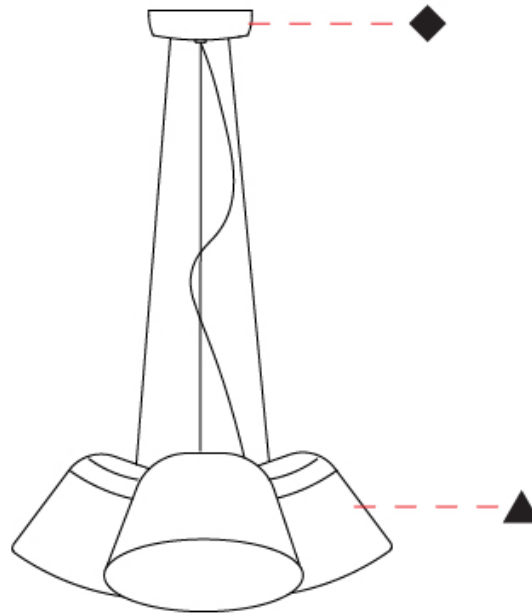

SENTO SUSPENSION

D111036-

PROJECT _____

TYPE _____

SPECIFIER _____

QUANTITY _____

DATE _____

D