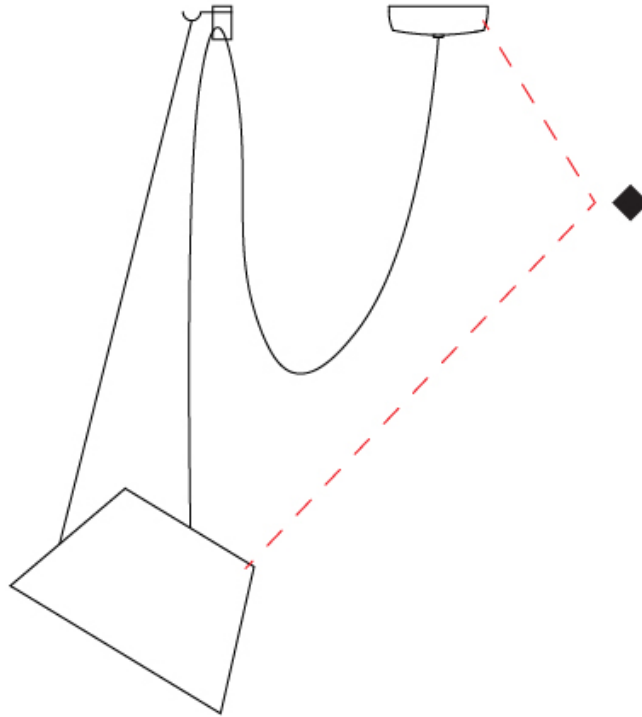

D111038-

PROJECT

TYPE

SPECIFIER

QUANTITY

DATE

D