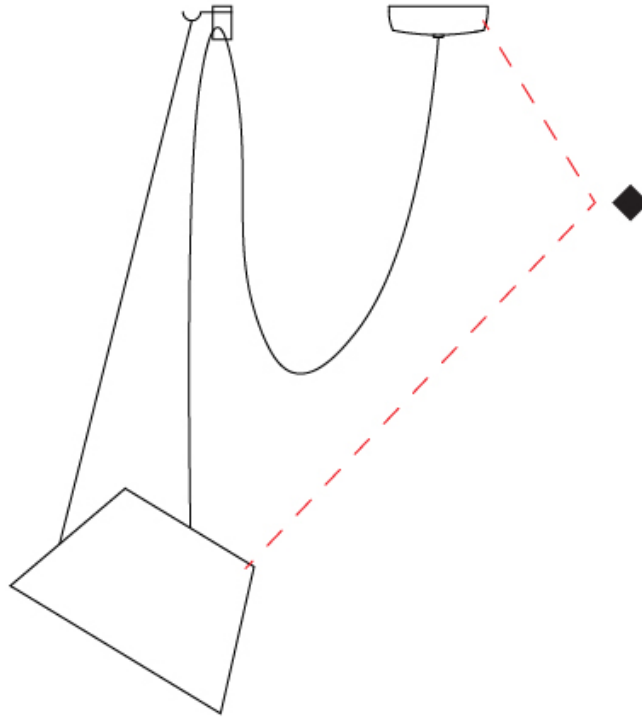

D111038-

PROJECT	_____
TYPE	_____
SPECIFIER	_____
QUANTITY	_____
DATE	_____

D