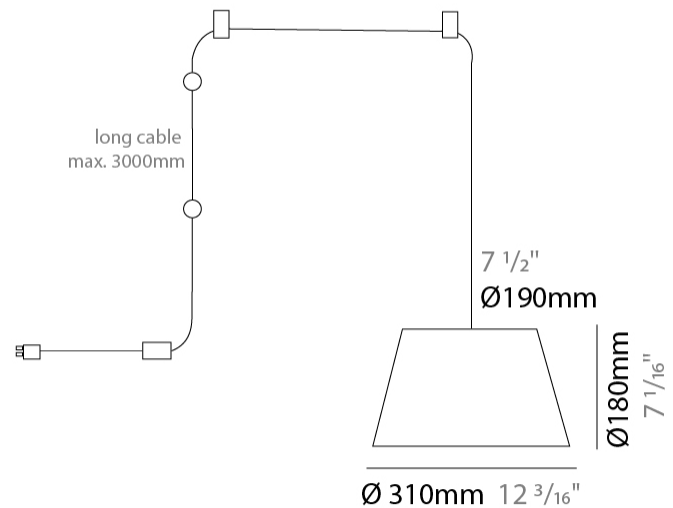

SENTO SUSPENSION

D111039-

base number   Finish
(Triangle)

1. To build a product code in our configurator select the specify button on the base model # product page
2. To build a manual product code on this datasheet choose from the options listed below in blue font and add the suffix to the base model #

GENERAL

Series: Sento _____
Brand: Ole _____
Division: Design _____
Mounting Type: Suspension _____
Mounting Location: Ceiling _____
Subcategory: Pendant _____

PHYSICAL

Shape: Bell _____
Diameter (mm): 310 _____
Diameter (in): 12 ³/₁₆ _____
Height (mm): 180 _____
Height (in): 7 ¹/₁₆ _____
Max. Overall Height (mm): 3180 _____
Max. Overall Height (in): 125 ³/₁₆ _____
Light Distribution: Direct _____
Weight (kg): 1.3 _____
Weight (lbs): 2.9 _____
Diffuser:rylic - Satin _____
[Fixture Finish: WHI / MBK / BEI / MSA / GRN](#) _____
Fixture Material: Metal _____
Cable Details: 3000mm Cable _____

ELECTRICAL

Number of Lamps: 1 _____
Lamp Type: LED Retrofit _____
Lamp Shape: A19 _____
Bulb Included: Bulb Not Included _____
Max. Wattage Per Lamp (W): 7 _____
Lamp Base: E26 _____
Input Voltage (V): 120 _____
Upon Request: 277Vac / GU24 _____

LED

OPTICAL

Adjustability: Fixed _____

RATINGS AND CERTIFICATIONS

Certified By: Certified for North American Standards _____
IP rating: IP20 _____