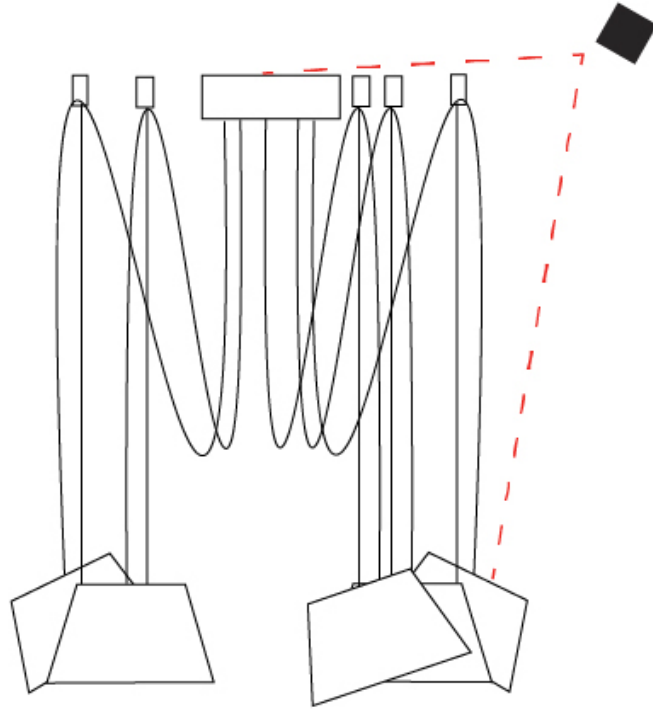

D111043-

PROJECT _____

TYPE _____

SPECIFIER _____

QUANTITY _____

DATE _____

D