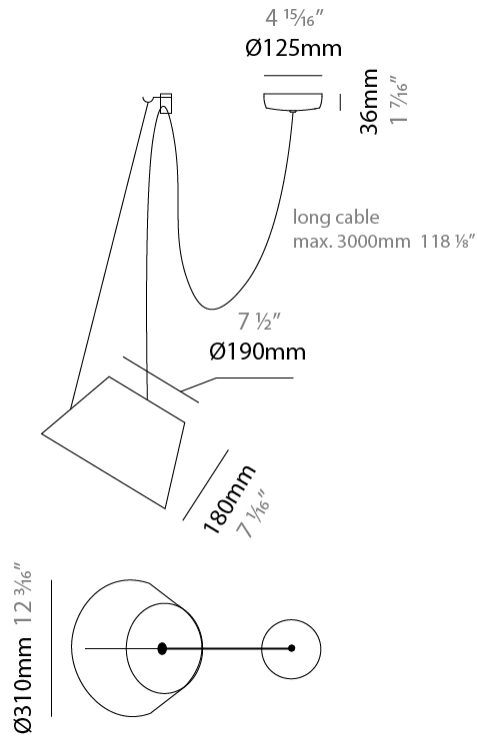

PROJECT	
TYPE	
SPECIFIER	
QUANTITY	
DATE	

SENTO SUSPENSION

D111038-

base number Finish
Options

1. To build a product code in our configurator select the specify button on the base model # product page
2. To build a manual product code on this datasheet choose from the options listed below in blue font and add the suffix to the base model #

GENERAL

Series: Sento
Brand: Ole
Division: Design
Mounting Type: Suspension
Mounting Location: Ceiling
Subcategory: Pendant

PHYSICAL

Shape: Bell
Diameter (mm): 310
Diameter (in): 12 ³/₁₆
Height (mm): 180
Height (in): 7 ¹/₁₆
Max. Overall Height (mm): 3180
Max. Overall Height (in): 125 ³/₁₆
Light Distribution: Direct
Weight (kg): 1.3
Weight (lbs): 2.9
Diffuser:rylic - Satin
Fixture Finish: [WHI / MBK / MWH](#)
Fixture Material: Metal
Cable Details: 2000mm Cable

ELECTRICAL

Number of Lamps: 1
Lamp Type: LED Retrofit
Lamp Shape: A19
Bulb Included: Bulb Not Included
Max. Wattage Per Lamp (W): 7
Lamp Base: E26
Input Voltage (V): 120
Upon Request: 277Vac / GU24

LED

OPTICAL

Adjustability: Tilting

RATINGS AND CERTIFICATIONS

Certified By: Certified for North American Standards
IP rating: IP20