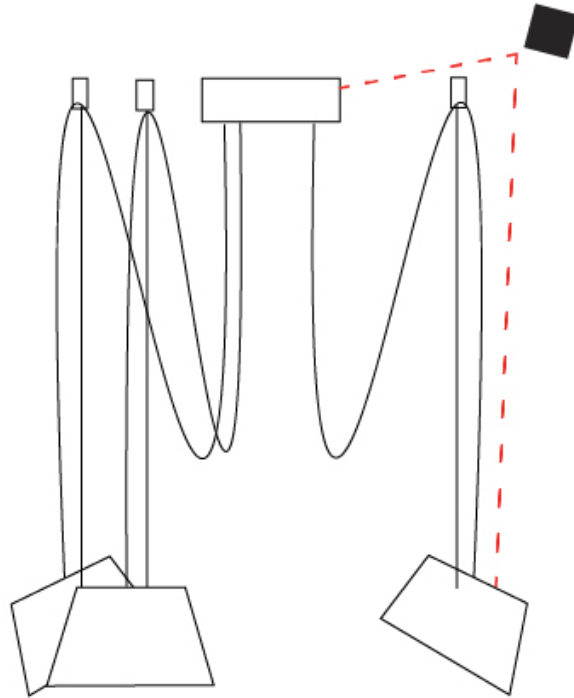

D111041-

PROJECT	_____
TYPE	_____
SPECIFIER	_____
QUANTITY	_____
DATE	_____

D