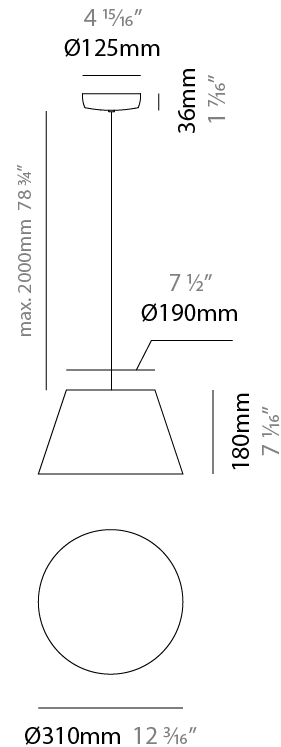

PROJECT	_____
TYPE	_____
SPECIFIER	_____
QUANTITY	_____
DATE	_____

SENTO SUSPENSION

D111037-

base number   Finish
(Triangle)

1. To build a product code in our configurator select the specify button on the base model # product page
2. To build a manual product code on this datasheet choose from the options listed below in blue font and add the suffix to the base model #

GENERAL

Series: Sento _____
Brand: Ole _____
Division: Design _____
Mounting Type: Suspension _____
Mounting Location: Ceiling _____
Subcategory: Pendant _____

PHYSICAL

Shape: Bell _____
Diameter (mm): 310 _____
Diameter (in): 12 ³/₁₆ _____
Height (mm): 180 _____
Height (in): 7 ¹/₁₆ _____
Max. Overall Height (mm): 2180 _____
Max. Overall Height (in): 85 ¹³/₁₆ _____
Light Distribution: Direct _____
Weight (kg): 1.3 _____
Weight (lbs): 2.9 _____
Diffuser:rylic - Satin _____
[Fixture Finish: WHI / MBK / BEI / MSA / OGR / MWH](#) _____
Fixture Material: Metal _____
Cable Details: 2000mm Cable _____

ELECTRICAL

Number of Lamps: 1 _____
Lamp Type: LED Retrofit _____
Lamp Shape: A19 _____
Bulb Included: Bulb Not Included _____
Max. Wattage Per Lamp (W): 15 _____
Lamp Base: E26 _____
Input Voltage (V): 120 _____
Upon Request: 277Vac / GU24 _____

LED

OPTICAL

RATINGS AND CERTIFICATIONS

Certified By: Certified for North American Standards _____
IP rating: IP20 _____