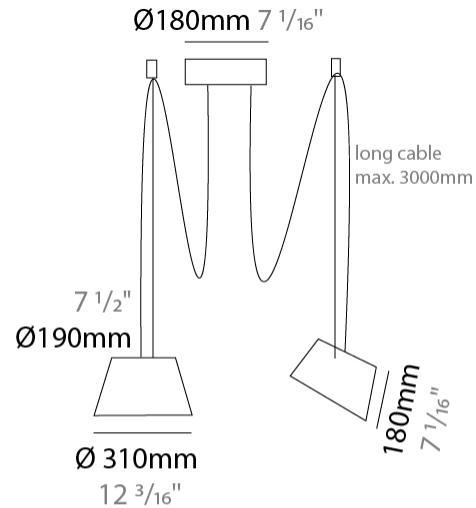

SENTO SUSPENSION

D111040-

base number   Finish
Options

PROJECT	_____
TYPE	_____
SPECIFIER	_____
QUANTITY	_____
DATE	_____

1. To build a product code in our configurator select the specify button on the base model # product page
2. To build a manual product code on this datasheet choose from the options listed below in blue font and add the suffix to the base model #

GENERAL

Series: Sento
Brand: Ole
Division: Design
Mounting Type: Suspension
Mounting Location: Ceiling
Subcategory: Pendant

PHYSICAL

Shape: Bell
Diameter (mm): 310
Diameter (in): 12 ³/₁₆"
Height (mm): 180
Height (in): 7 ¹/₁₆"
Max. Overall Height (mm): 3180
Max. Overall Height (in): 125 ³/₁₆"
Light Distribution: Direct
Weight (kg): 1.8
Weight (lbs): 4
Diffuser:rylic - Satin
Fixture Finish: [WHI / MBK / MWH](#)
Fixture Material: Metal
Cable Details: 3000mm Cable

ELECTRICAL

Number of Lamps: 2
Lamp Type: LED Retrofit
Lamp Shape: A19
Bulb Included: Bulb Not Included
Max. Wattage Per Lamp (W): 7
Lamp Base: E26
Input Voltage (V): 120
Upon Request: 277Vac / GU24

LED

OPTICAL

Adjustability: Tilting

RATINGS AND CERTIFICATIONS

Certified By: Certified for North American Standards
IP rating: IP20