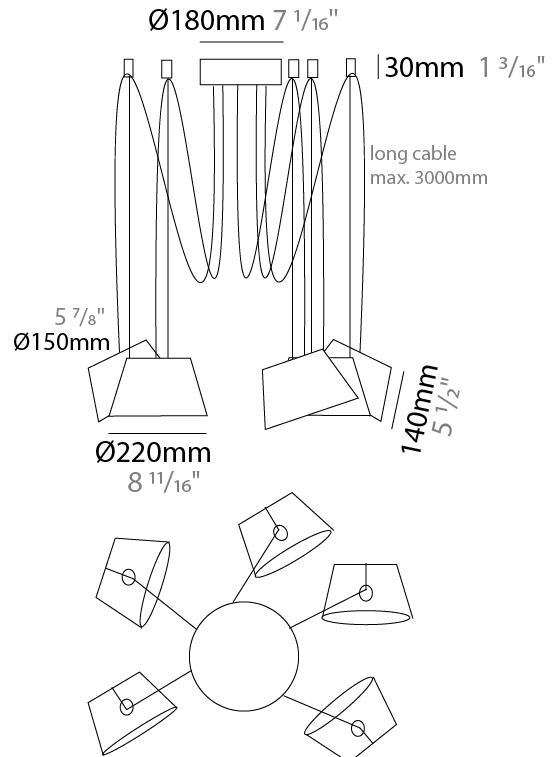

SENTO SUSPENSION

D111034-

base number   Finish
Options

1. To build a product code in our configurator select the specify button on the base model # product page
2. To build a manual product code on this datasheet choose from the options listed below in blue font and add the suffix to the base model #

GENERAL

Series: Sento
Brand: Ole
Division: Design
Mounting Type: Suspension
Mounting Location: Ceiling
Subcategory: Pendant

PHYSICAL

Shape: Bell
Diameter (mm): 220
Diameter (in): 8 11/16
Height (mm): 140
Height (in): 5 1/2
Max. Overall Height (mm): 3140
Max. Overall Height (in): 123 5/8
Light Distribution: Direct
Weight (kg): 3.6
Weight (lbs): 7.9
Diffuser: Arylic - Satin
Fixture Finish: WHi / MBK / MWH
Fixture Material: Metal
Cable Details: 3000mm Cable

ELECTRICAL

Number of Lamps: 5
Lamp Type: LED Retrofit
Lamp Shape: MR16
Bulb Included: Bulb Not Included
Max. Wattage Per Lamp (W): 7
Lamp Base: GU10
Input Voltage (V): 120

LED

OPTICAL

Adjustability: Tilting

RATINGS AND CERTIFICATIONS

Certified By: Certified for North American Standards
IP rating: IP20