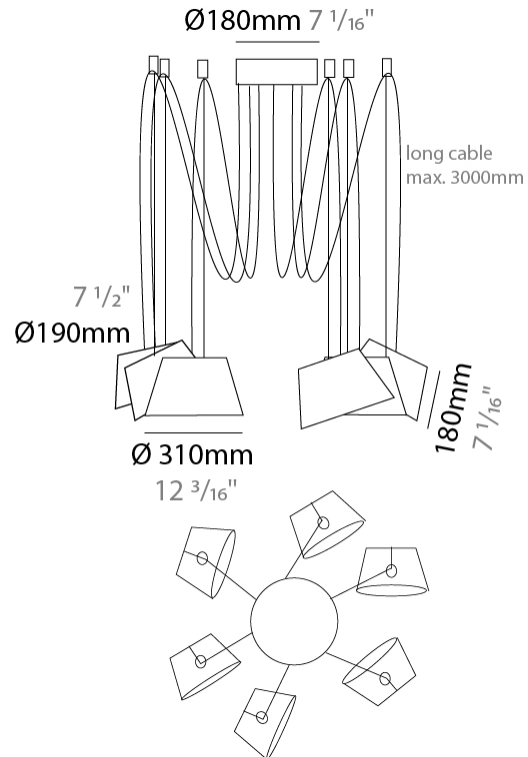

PROJECT	_____
TYPE	_____
SPECIFIER	_____
QUANTITY	_____
DATE	_____

SENTO SUSPENSION

D111044-

base number   Finish
Options

1. To build a product code in our configurator select the specify button on the base model # product page
2. To build a manual product code on this datasheet choose from the options listed below in blue font and add the suffix to the base model #

GENERAL

Series: Sento
Brand: Ole
Division: Design
Mounting Type: Suspension
Mounting Location: Ceiling
Subcategory: Pendant

PHYSICAL

Shape: Bell
Diameter (mm): 310
Diameter (in): 12 3/16
Height (mm): 180
Height (in): 7 1/16
Max. Overall Height (mm): 3180
Max. Overall Height (in): 125 3/16
Light Distribution: Direct
Weight (kg): 4.5
Weight (lbs): 9.9
Diffuser: Arylic - Satin
Fixture Finish: WHi / MBK / MWH
Fixture Material: Metal
Cable Details: 3000mm Cable

ELECTRICAL

Number of Lamps: 6
Lamp Type: LED Retrofit
Lamp Shape: A19
Bulb Included: Bulb Not Included
Max. Wattage Per Lamp (W): 7
Lamp Base: E26
Input Voltage (V): 120
Upon Request: 277Vac / GU24

LED

OPTICAL

Adjustability: Tilting

RATINGS AND CERTIFICATIONS

Certified By: Certified for North American Standards
IP rating: IP20