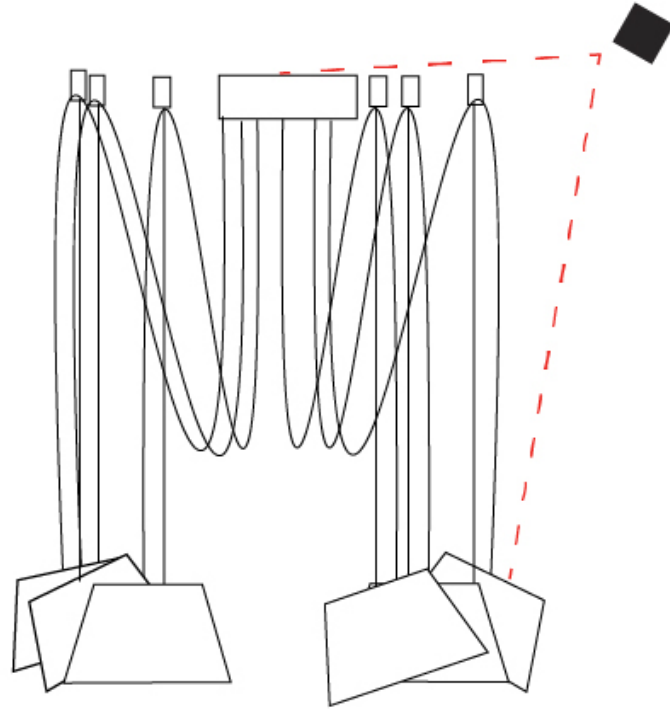

D111044-

PROJECT	_____
TYPE	_____
SPECIFIER	_____
QUANTITY	_____
DATE	_____