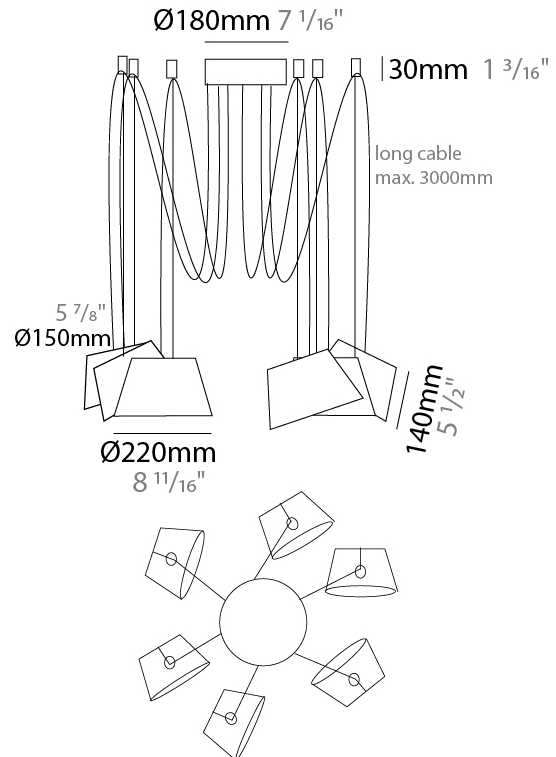

SENTO SUSPENSION

D111035-

base number   Finish
Options

1. To build a product code in our configurator select the specify button on the base model # product page
2. To build a manual product code on this datasheet choose from the options listed below in blue font and add the suffix to the base model #

GENERAL

Series: Sento
Brand: Ole
Division: Design
Mounting Type: Suspension
Mounting Location: Ceiling
Subcategory: Pendant

PHYSICAL

Shape: Bell
Diameter (mm): 220
Diameter (in): 8 11/16
Height (mm): 140
Height (in): 5 1/2
Max. Overall Height (mm): 3140
Max. Overall Height (in): 123 5/8
Light Distribution: Direct
Weight (kg): 4.5
Weight (lbs): 9.9
Diffuser: Arylic - Satin
Fixture Finish: WHi / MBK / MWH
Fixture Material: Metal
Cable Details: 3000mm Cable

ELECTRICAL

Number of Lamps: 6
Lamp Type: LED Retrofit
Lamp Shape: MR16
Bulb Included: Bulb Not Included
Max. Wattage Per Lamp (W): 7
Lamp Base: GU10
Input Voltage (V): 120

LED

OPTICAL

Adjustability: Tilting

RATINGS AND CERTIFICATIONS

Certified By: Certified for North American Standards
IP rating: IP20