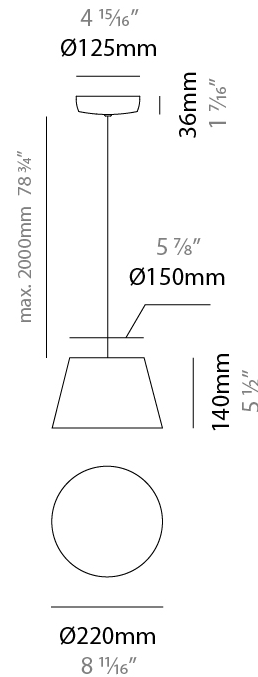

SENTO SUSPENSION

D111028-

base number   Finish
(Triangle)

1. To build a product code in our configurator select the specify button on the base model # product page
2. To build a manual product code on this datasheet choose from the options listed below in blue font and add the suffix to the base model #

GENERAL

Series: Sento
Brand: Ole
Division: Design
Mounting Type: Suspension
Mounting Location: Ceiling
Subcategory: Pendant

PHYSICAL

Shape: Bell
Diameter (mm): 220
Diameter (in): 8 11/16
Height (mm): 140
Height (in): 5 1/2
Max. Overall Height (mm): 2140
Max. Overall Height (in): 84 1/4
Light Distribution: Direct
Weight (kg): 1.2
Weight (lbs): 2.6
Diffuser: Arylic - Satin
[Fixture Finish: WHI / MBK / BEI / MSA / OGR / MWH](#)
Fixture Material: Metal
Cable Details: 2000mm Cable

ELECTRICAL

Number of Lamps: 1
Lamp Type: LED Retrofit
Lamp Shape: MR16
Bulb Included: Bulb Not Included
Max. Wattage Per Lamp (W): 7
Lamp Base: GU10
Input Voltage (V): 120

LED

OPTICAL

RATINGS AND CERTIFICATIONS

Certified By: Certified for North American Standards
IP rating: IP20

PROJECT	_____
TYPE	_____
SPECIFIER	_____
QUANTITY	_____
DATE	_____