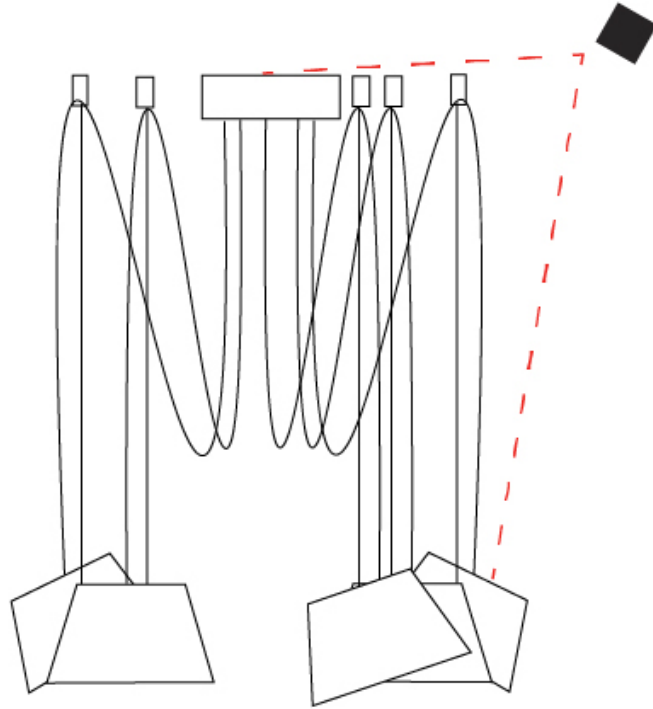

D111034-

PROJECT	
TYPE	
SPECIFIER	
QUANTITY	
DATE	

D