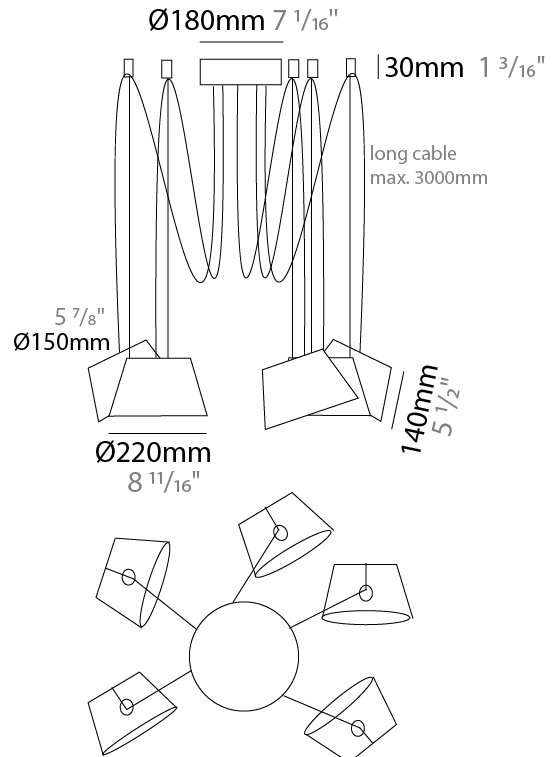

PROJECT _____
TYPE _____
SPECIFIER _____
QUANTITY _____
DATE _____

SENTO SUSPENSION

D111034-

base number   Finish
Options

1. To build a product code in our configurator select the specify button on the base model # product page
2. To build a manual product code on this datasheet choose from the options listed below in blue font and add the suffix to the base model #

GENERAL

Series: Sento _____
Brand: Ole _____
Division: Design _____
Mounting Type: Suspension _____
Mounting Location: Ceiling _____
Subcategory: Pendant _____

PHYSICAL

Shape: Bell _____
Diameter (mm): 220 _____
Diameter (in): 8 ¹¹/₁₆ _____
Height (mm): 140 _____
Height (in): 5 ¹/₂ _____
Max. Overall Height (mm): 3140 _____
Max. Overall Height (in): 123 ⁵/₈ _____
Light Distribution: Direct _____
Weight (kg): 3.6 _____
Weight (lbs): 7.9 _____
Diffuser:rylic - Satin _____
Fixture Finish: WHi / MBK / MWH _____
Fixture Material: Metal _____
Cable Details: 3000mm Cable _____

ELECTRICAL

Number of Lamps: 5 _____
Lamp Type: LED Retrofit _____
Lamp Shape: MR16 _____
Bulb Included: Bulb Not Included _____
Max. Wattage Per Lamp (W): 7 _____
Lamp Base: GU10 _____
Input Voltage (V): 120 _____

LED

OPTICAL

Adjustability: Tilting _____

RATINGS AND CERTIFICATIONS

Certified By: Certified for North American Standards _____
IP rating: IP20 _____