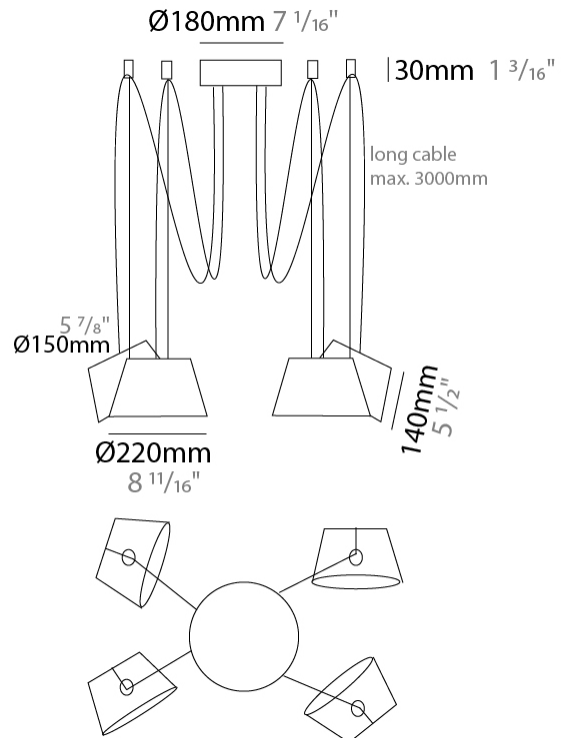

SENTO SUSPENSION

D111033-

base number   Finish
Options

1. To build a product code in our configurator select the specify button on the base model # product page
2. To build a manual product code on this datasheet choose from the options listed below in blue font and add the suffix to the base model #

GENERAL

Series: Sento _____
Brand: Ole _____
Division: Design _____
Mounting Type: Suspension _____
Mounting Location: Ceiling _____
Subcategory: Pendant _____

PHYSICAL

Shape: Bell _____
Diameter (mm): 220 _____
Diameter (in): 8 ¹¹/₁₆ _____
Height (mm): 140 _____
Height (in): 5 ¹/₂ _____
Max. Overall Height (mm): 3140 _____
Max. Overall Height (in): 123 ⁵/₈ _____
Light Distribution: Direct _____
Weight (kg): 3 _____
Weight (lbs): 6.6 _____
Diffuser:rylic - Satin _____
Fixture Finish: [WHi / MBK / MWH](#) _____
Fixture Material: Metal _____
Cable Details: 3000mm Cable _____

ELECTRICAL

Number of Lamps: 4 _____
Lamp Type: LED Retrofit _____
Lamp Shape: MR16 _____
Bulb Included: Bulb Not Included _____
Max. Wattage Per Lamp (W): 7 _____
Lamp Base: GU10 _____
Input Voltage (V): 120 _____

LED

OPTICAL

Adjustability: Tilting _____

RATINGS AND CERTIFICATIONS

Certified By: Certified for North American Standards _____
IP rating: IP20 _____