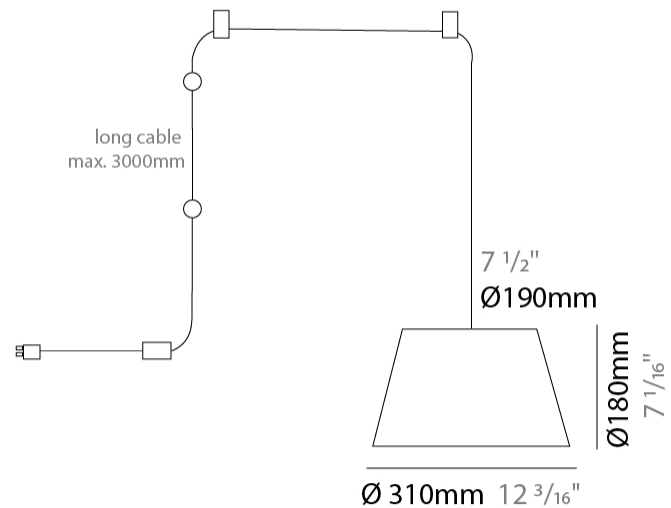

PROJECT	_____
TYPE	_____
SPECIFIER	_____
QUANTITY	_____
DATE	_____

SENTO SUSPENSION

D111039-

base number   Finish
(Triangle)

1. To build a product code in our configurator select the specify button on the base model # product page
2. To build a manual product code on this datasheet choose from the options listed below in blue font and add the suffix to the base model #

GENERAL

Series: Sento
Brand: Ole
Division: Design
Mounting Type: Suspension
Mounting Location: Ceiling
Subcategory: Pendant

PHYSICAL

Shape: Bell
Diameter (mm): 310
Diameter (in): 12 ³/₁₆
Height (mm): 180
Height (in): 7 ¹/₁₆
Max. Overall Height (mm): 3180
Max. Overall Height (in): 125 ³/₁₆
Light Distribution: Direct
Weight (kg): 1.3
Weight (lbs): 2.9
Diffuser:rylic - Satin
Fixture Finish: WHI / MBK / BEI / MSA / GRN
Fixture Material: Metal
Cable Details: 3000mm Cable

ELECTRICAL

Number of Lamps: 1
Lamp Type: LED Retrofit
Lamp Shape: A19
Bulb Included: Bulb Not Included
Max. Wattage Per Lamp (W): 7
Lamp Base: E26
Input Voltage (V): 120
Upon Request: 277Vac / GU24

LED

OPTICAL

Adjustability: Fixed

RATINGS AND CERTIFICATIONS

Certified By: Certified for North American Standards
IP rating: IP20