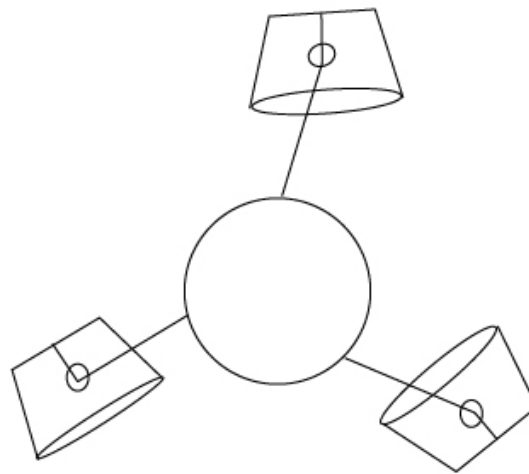

D111041-

PROJECT _____

TYPE _____

SPECIFIER _____

QUANTITY _____

DATE _____

D