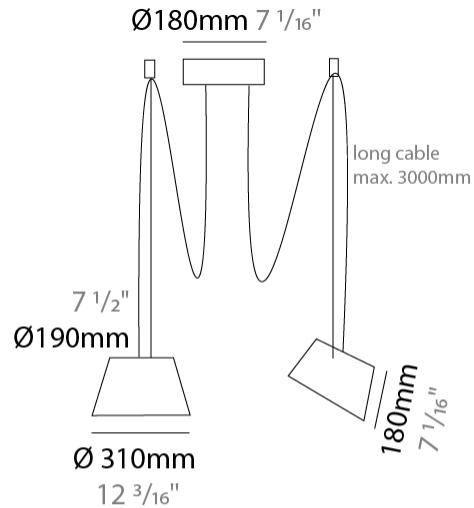

SENTO SUSPENSION

D111040-

base number Finish
Options

PROJECT
TYPE
SPECIFIER
QUANTITY
DATE

1. To build a product code in our configurator select the specify button on the base model # product page
2. To build a manual product code on this datasheet choose from the options listed below in blue font and add the suffix to the base model #

GENERAL

Series: Sentto
Brand: Ole
Division: Design
Mounting Type: Suspension
Mounting Location: Ceiling
Subcategory: Pendant

PHYSICAL

Shape: Bell
Diameter (mm): 310
Diameter (in): 12 ³/₁₆"
Height (mm): 180
Height (in): 7 ¹/₁₆"
Max. Overall Height (mm): 3180
Max. Overall Height (in): 125 ³/₁₆"
Light Distribution: Direct
Weight (kg): 1.8
Weight (lbs): 4
Diffuser:rylic - Satin
Fixture Finish: [WHI / MBK / MWH](#)
Fixture Material: Metal
Cable Details: 3000mm Cable

ELECTRICAL

Number of Lamps: 2
Lamp Type: LED Retrofit
Lamp Shape: A19
Bulb Included: Bulb Not Included
Max. Wattage Per Lamp (W): 7
Lamp Base: E26
Input Voltage (V): 120
Upon Request: 277Vac / GU24

LED

OPTICAL

Adjustability: Tilting

RATINGS AND CERTIFICATIONS

Certified By: Certified for North American Standards
IP rating: IP20