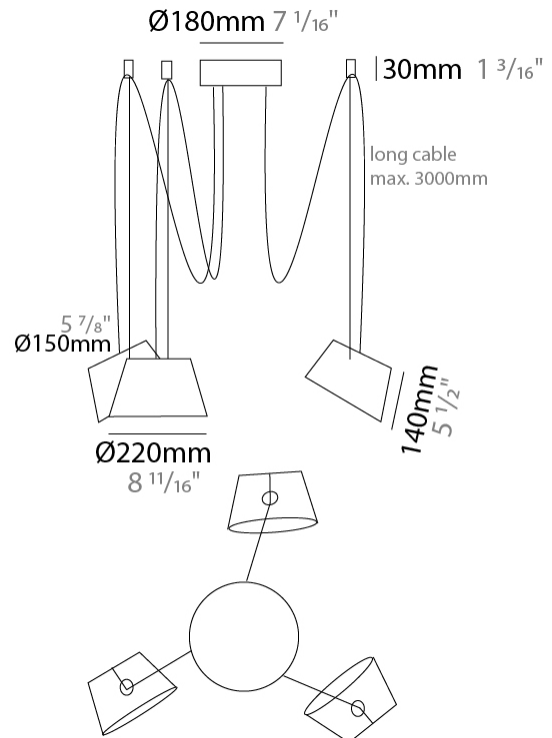

SENTO SUSPENSION

D111032-

base number   Finish
Options

PROJECT	_____
TYPE	_____
SPECIFIER	_____
QUANTITY	_____
DATE	_____

1. To build a product code in our configurator select the specify button on the base model # product page
2. To build a manual product code on this datasheet choose from the options listed below in blue font and add the suffix to the base model #

GENERAL

Series: Sento
Brand: Ole
Division: Design
Mounting Type: Suspension
Mounting Location: Ceiling
Subcategory: Pendant

PHYSICAL

Shape: Bell
Diameter (mm): 220
Diameter (in): 8 11/16
Height (mm): 140
Height (in): 5 1/2
Max. Overall Height (mm): 3140
Max. Overall Height (in): 123 5/8
Light Distribution: Direct
Weight (kg): 2.4
Weight (lbs): 5.3
Diffuser: Arylic - Satin
Fixture Finish: WHI / MBK / MWH
Fixture Material: Metal
Cable Details: 3000mm Cable

ELECTRICAL

Number of Lamps: 3
Lamp Type: LED Retrofit
Lamp Shape: MR16
Bulb Included: Bulb Not Included
Max. Wattage Per Lamp (W): 7
Lamp Base: GU10
Input Voltage (V): 120

LED

OPTICAL

Adjustability: Tilting

RATINGS AND CERTIFICATIONS

Certified By: Certified for North American Standards
IP rating: IP20