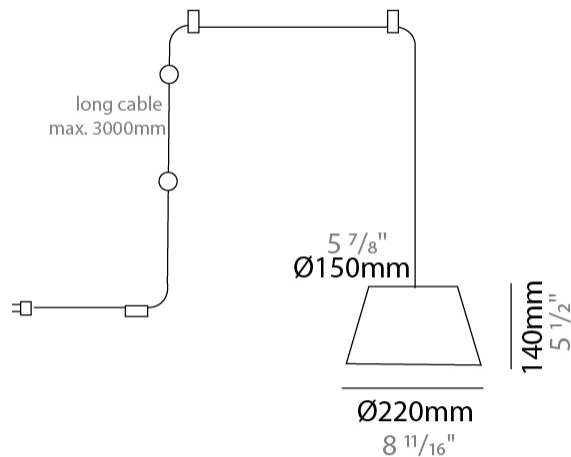

PROJECT	_____
TYPE	_____
SPECIFIER	_____
QUANTITY	_____
DATE	_____

SENTO SUSPENSION

D111030-

base number   Finish
(Triangle)

1. To build a product code in our configurator select the specify button on the base model # product page
2. To build a manual product code on this datasheet choose from the options listed below in blue font and add the suffix to the base model #

GENERAL

Series: Sento
Brand: Ole
Division: Design
Mounting Type: Suspension
Mounting Location: Ceiling
Subcategory: Pendant

PHYSICAL

Shape: Bell
Diameter (mm): 220
Diameter (in): 8 ¹¹/₁₆
Height (mm): 140
Height (in): 5 ¹/₂
Max. Overall Height (mm): 3140
Max. Overall Height (in): 123 ⁵/₈
Light Distribution: Direct
Weight (kg): 1.2
Weight (lbs): 2.6
Diffuser:rylic - Satin
[Fixture Finish: WHI / MBK / BEI / MSA / OGR / MWH](#)
Fixture Material: Metal
Cable Details: 3000mm Cable

ELECTRICAL

Number of Lamps: 1
Lamp Type: LED Retrofit
Lamp Shape: MR16
Bulb Included: Bulb Not Included
Max. Wattage Per Lamp (W): 7
Lamp Base: GU10
Input Voltage (V): 120

LED

OPTICAL

Adjustability: Fixed

RATINGS AND CERTIFICATIONS

Certified By: Certified for North American Standards
IP rating: IP20