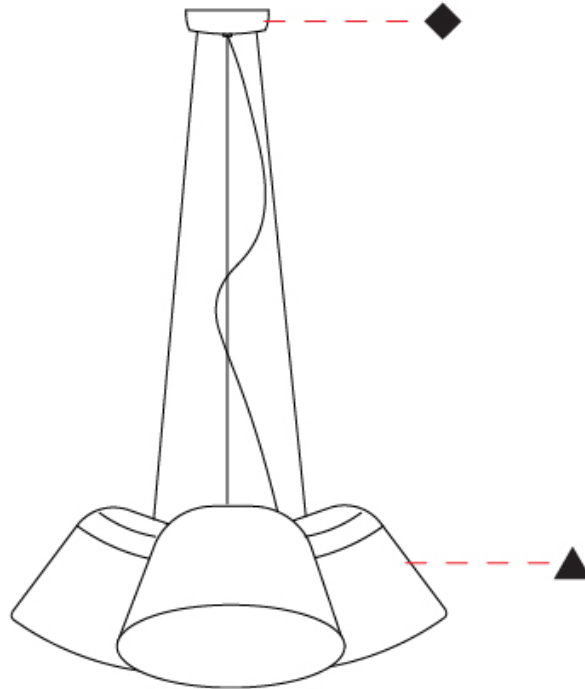

D111045-

PROJECT

TYPE

SPECIFIER

QUANTITY

DATE

D