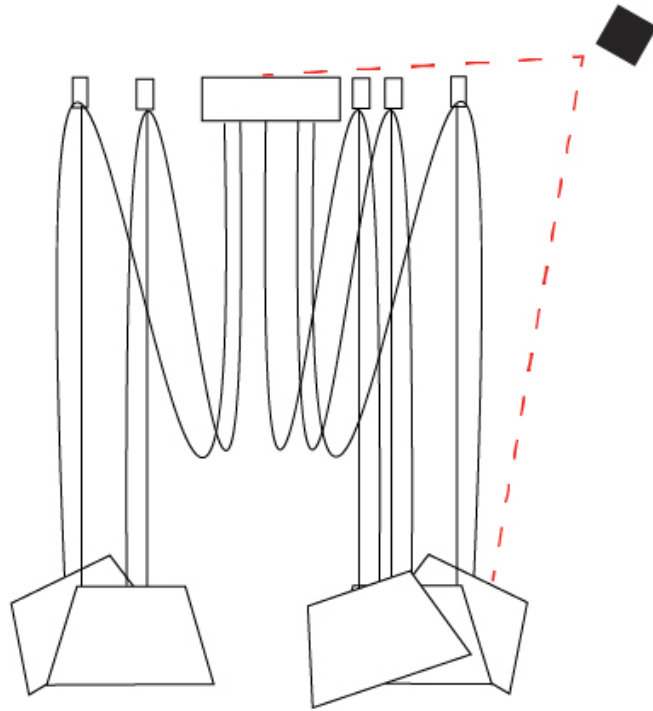

D111043-

PROJECT	_____
TYPE	_____
SPECIFIER	_____
QUANTITY	_____
DATE	_____

D