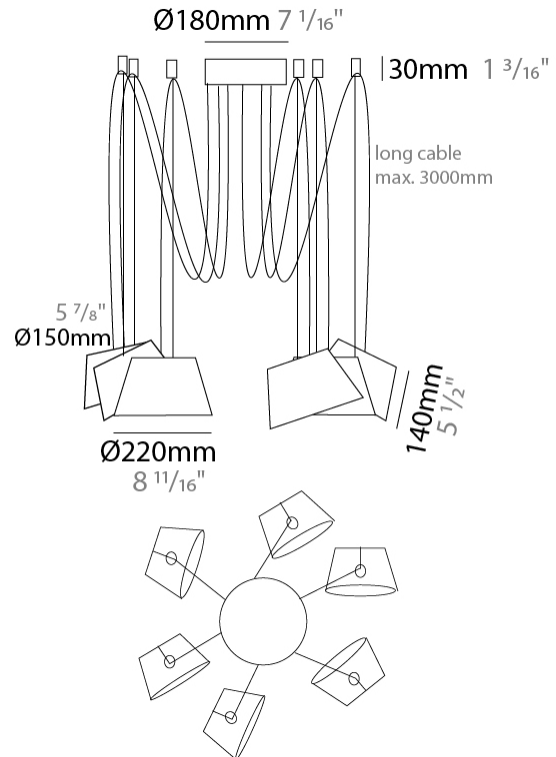

PROJECT	
TYPE	
SPECIFIER	
QUANTITY	
DATE	

SENTO SUSPENSION

D111035-

base number Finish
Options

1. To build a product code in our configurator select the specify button on the base model # product page
2. To build a manual product code on this datasheet choose from the options listed below in blue font and add the suffix to the base model #

GENERAL

Series: Sento
Brand: Ole
Division: Design
Mounting Type: Suspension
Mounting Location: Ceiling
Subcategory: Pendant

PHYSICAL

Shape: Bell
Diameter (mm): 220
Diameter (in): 8 11/16
Height (mm): 140
Height (in): 5 1/2
Max. Overall Height (mm): 3140
Max. Overall Height (in): 123 5/8
Light Distribution: Direct
Weight (kg): 4.5
Weight (lbs): 9.9
Diffuser:rylic - Satin
Fixture Finish: [WHI / MBK / MWH](#)
Fixture Material: Metal
Cable Details: 3000mm Cable

ELECTRICAL

Number of Lamps: 6
Lamp Type: LED Retrofit
Lamp Shape: MR16
Bulb Included: Bulb Not Included
Max. Wattage Per Lamp (W): 7
Lamp Base: GU10
Input Voltage (V): 120

LED

OPTICAL

Adjustability: Tilting

RATINGS AND CERTIFICATIONS

Certified By: Certified for North American Standards
IP rating: IP20