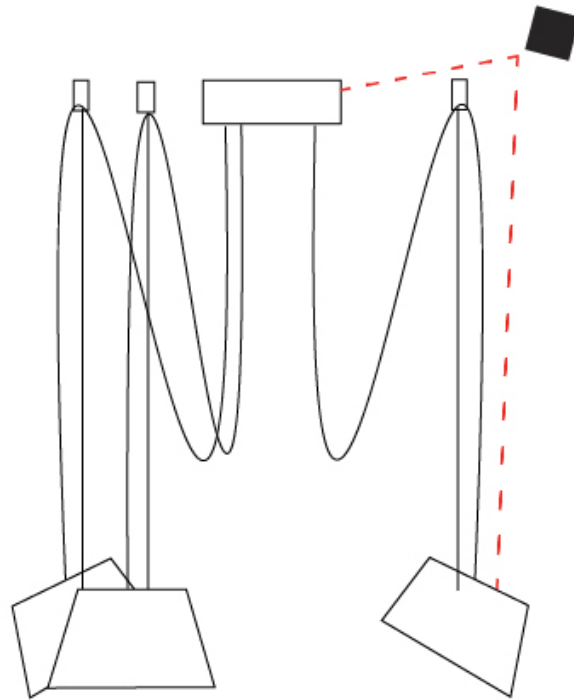

D111032-

PROJECT _____

TYPE _____

SPECIFIER _____

QUANTITY _____

DATE _____

D