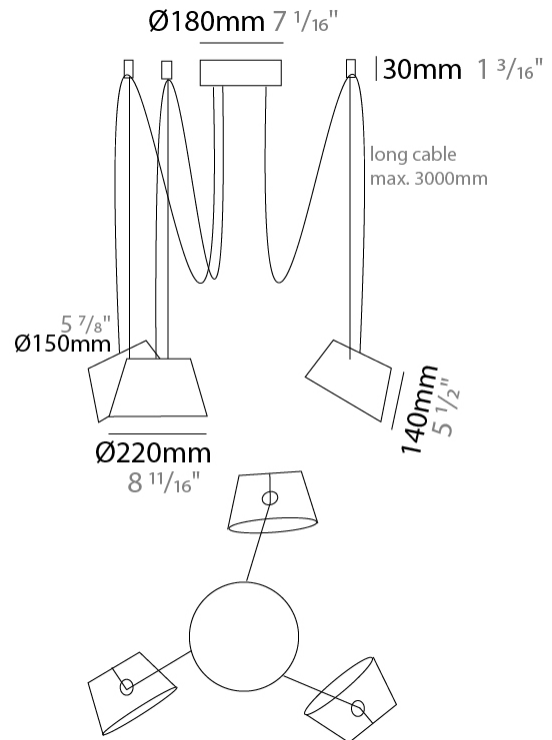

SENTO SUSPENSION

D111032-

base number _____
Finish _____
Options _____

1. To build a product code in our configurator select the specify button on the base model # product page
2. To build a manual product code on this datasheet choose from the options listed below in blue font and add the suffix to the base model #

GENERAL

Series: Sento _____
Brand: Ole _____
Division: Design _____
Mounting Type: Suspension _____
Mounting Location: Ceiling _____
Subcategory: Pendant _____

PHYSICAL

Shape: Bell _____
Diameter (mm): 220 _____
Diameter (in): 8 ¹¹/₁₆ _____
Height (mm): 140 _____
Height (in): 5 ¹/₂ _____
Max. Overall Height (mm): 3140 _____
Max. Overall Height (in): 123 ⁵/₈ _____
Light Distribution: Direct _____
Weight (kg): 2.4 _____
Weight (lbs): 5.3 _____
Diffuser:rylic - Satin _____
Fixture Finish: [WHI / MBK / MWH](#) _____
Fixture Material: Metal _____
Cable Details: 3000mm Cable _____

ELECTRICAL

Number of Lamps: 3 _____
Lamp Type: LED Retrofit _____
Lamp Shape: MR16 _____
Bulb Included: Bulb Not Included _____
Max. Wattage Per Lamp (W): 7 _____
Lamp Base: GU10 _____
Input Voltage (V): 120 _____

LED

OPTICAL

Adjustability: Tilting _____

RATINGS AND CERTIFICATIONS

Certified By: Certified for North American Standards _____
IP rating: IP20 _____