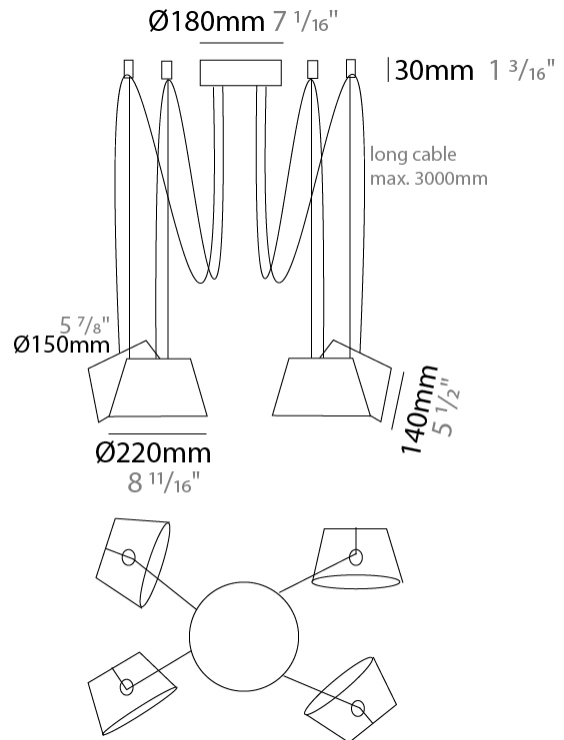

SENTO SUSPENSION

D111033-

base number   Finish
Options

1. To build a product code in our configurator select the specify button on the base model # product page
2. To build a manual product code on this datasheet choose from the options listed below in blue font and add the suffix to the base model #

GENERAL

Series: Sento _____
Brand: Ole _____
Division: Design _____
Mounting Type: Suspension _____
Mounting Location: Ceiling _____
Subcategory: Pendant _____

PHYSICAL

Shape: Bell _____
Diameter (mm): 220 _____
Diameter (in): 8 ¹¹/₁₆ _____
Height (mm): 140 _____
Height (in): 5 ¹/₂ _____
Max. Overall Height (mm): 3140 _____
Max. Overall Height (in): 123 ⁵/₈ _____
Light Distribution: Direct _____
Weight (kg): 3 _____
Weight (lbs): 6.6 _____
Diffuser:rylic - Satin _____
Fixture Finish: [WHi / MBK / MWH](#) _____
Fixture Material: Metal _____
Cable Details: 3000mm Cable _____

ELECTRICAL

Number of Lamps: 4 _____
Lamp Type: LED Retrofit _____
Lamp Shape: MR16 _____
Bulb Included: Bulb Not Included _____
Max. Wattage Per Lamp (W): 7 _____
Lamp Base: GU10 _____
Input Voltage (V): 120 _____

LED

OPTICAL

Adjustability: Tilting _____

RATINGS AND CERTIFICATIONS

Certified By: Certified for North American Standards _____
IP rating: IP20 _____