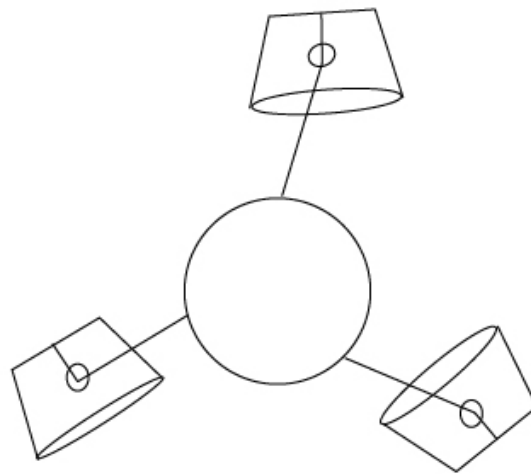

D111041-

PROJECT _____

TYPE _____

SPECIFIER _____

QUANTITY _____

DATE _____

D