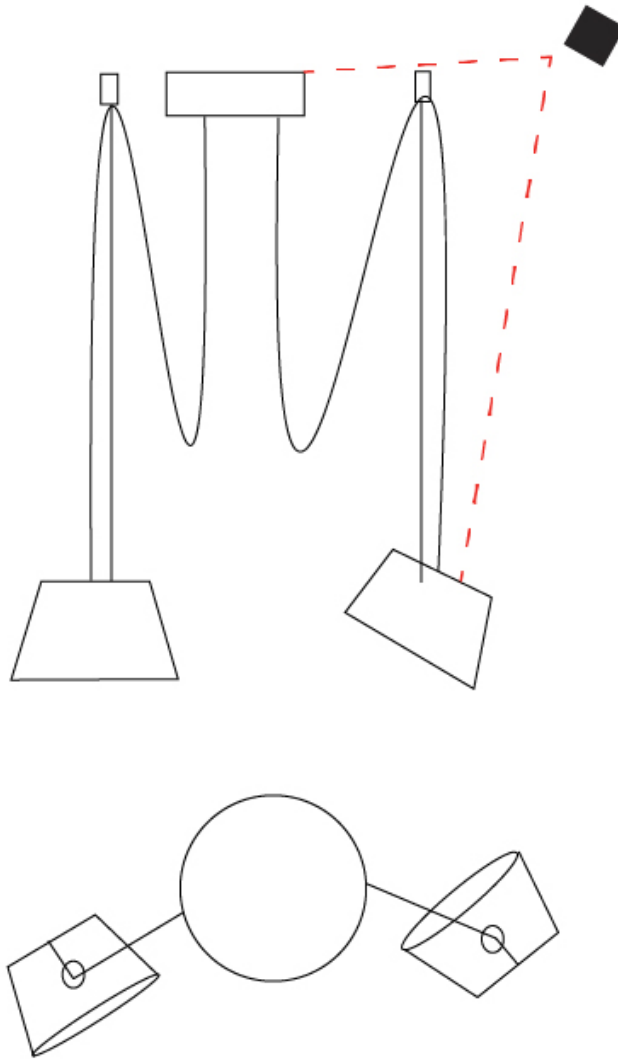

D111031-

PROJECT _____

TYPE _____

SPECIFIER _____

QUANTITY _____

DATE _____

D