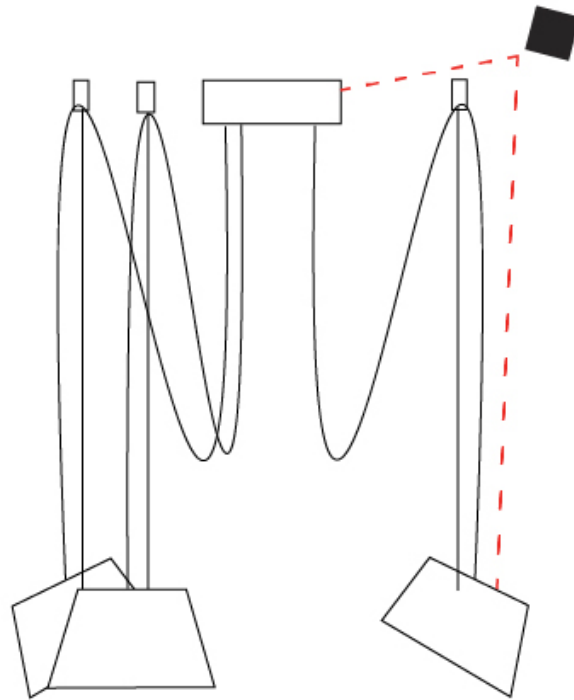

D111041-

PROJECT _____

TYPE _____

SPECIFIER _____

QUANTITY _____

DATE _____

D