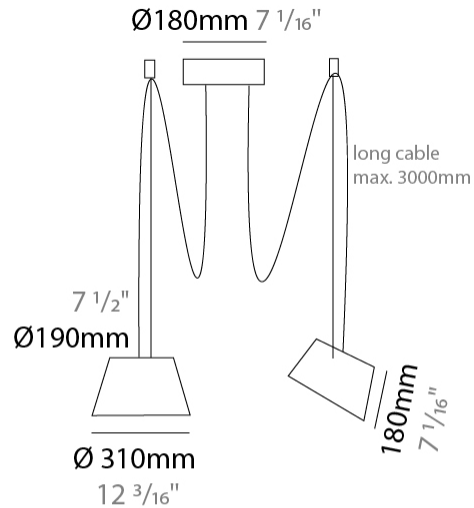

SENTO SUSPENSION

D111040-

base number Finish
Options

1. To build a product code in our configurator select the specify button on the base model # product page
2. To build a manual product code on this datasheet choose from the options listed below in blue font and add the suffix to the base model #

GENERAL

Series: Sento
Brand: Ole
Division: Design
Mounting Type: Suspension
Mounting Location: Ceiling
Subcategory: Pendant

PHYSICAL

Shape: Bell
Diameter (mm): 310
Diameter (in): 12 ³/₁₆"
Height (mm): 180
Height (in): 7 ¹/₁₆"
Max. Overall Height (mm): 3180
Max. Overall Height (in): 125 ³/₁₆"
Light Distribution: Direct
Weight (kg): 1.8
Weight (lbs): 4
Diffuser:rylic - Satin
Fixture Finish: [WHI / MBK / MWH](#)
Fixture Material: Metal
Cable Details: 3000mm Cable

ELECTRICAL

Number of Lamps: 2
Lamp Type: LED Retrofit
Lamp Shape: A19
Bulb Included: Bulb Not Included
Max. Wattage Per Lamp (W): 7
Lamp Base: E26
Input Voltage (V): 120
Upon Request: 277Vac / GU24

LED

OPTICAL

Adjustability: Tilting

RATINGS AND CERTIFICATIONS

Certified By: Certified for North American Standards
IP rating: IP20

PROJECT _____
TYPE _____
SPECIFIER _____
QUANTITY _____
DATE _____