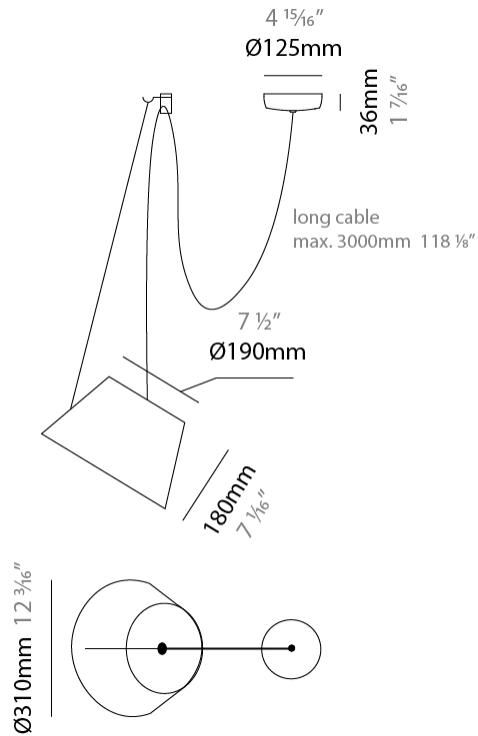

PROJECT	
TYPE	
SPECIFIER	
QUANTITY	
DATE	

SENTO SUSPENSION

D111038-

base number   Finish
Options

1. To build a product code in our configurator select the specify button on the base model # product page
2. To build a manual product code on this datasheet choose from the options listed below in blue font and add the suffix to the base model #

GENERAL

Series: Sento
Brand: Ole
Division: Design
Mounting Type: Suspension
Mounting Location: Ceiling
Subcategory: Pendant

PHYSICAL

Shape: Bell
Diameter (mm): 310
Diameter (in): 12 ³/₁₆
Height (mm): 180
Height (in): 7 ¹/₁₆
Max. Overall Height (mm): 3180
Max. Overall Height (in): 125 ³/₁₆
Light Distribution: Direct
Weight (kg): 1.3
Weight (lbs): 2.9
Diffuser:rylic - Satin
Fixture Finish: [WHi](#) / [MBK](#) / [MWH](#)
Fixture Material: Metal
Cable Details: 2000mm Cable

ELECTRICAL

Number of Lamps: 1
Lamp Type: LED Retrofit
Lamp Shape: A19
Bulb Included: Bulb Not Included
Max. Wattage Per Lamp (W): 7
Lamp Base: E26
Input Voltage (V): 120
Upon Request: 277Vac / GU24

LED

OPTICAL

Adjustability: Tilting

RATINGS AND CERTIFICATIONS

Certified By: Certified for North American Standards
IP rating: IP20