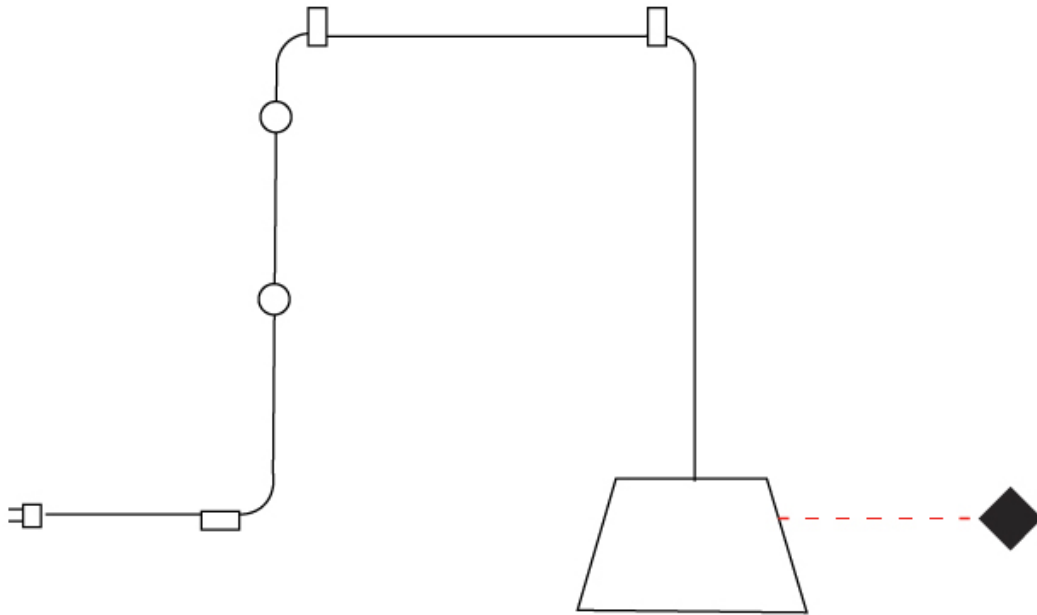

SENTO SUSPENSION

D111030-

PROJECT _____

TYPE _____

SPECIFIER _____

QUANTITY _____

DATE _____

D