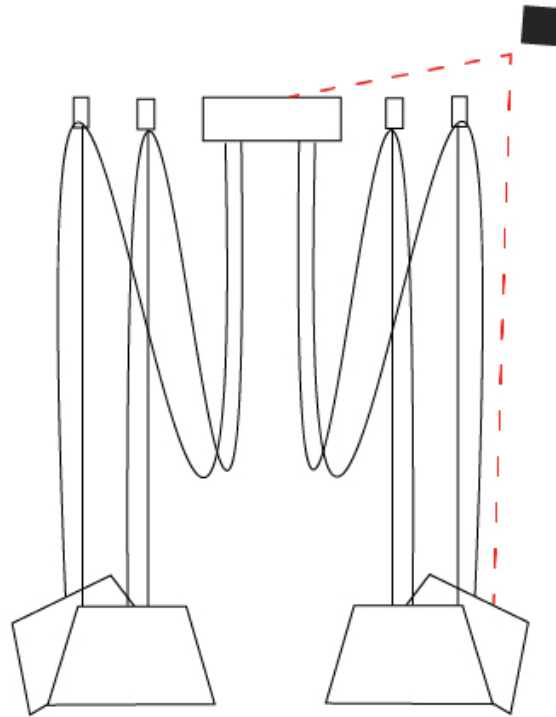

D111042-

PROJECT _____

TYPE _____

SPECIFIER _____

QUANTITY _____

DATE _____

D