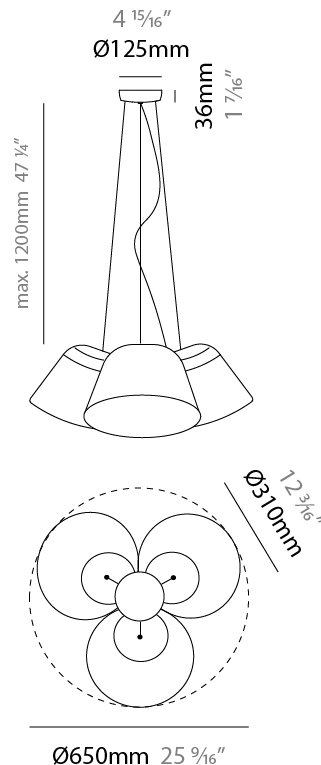

SENTO SUSPENSION

D111045-

base number   Finish (Diamond)   Finish (Triangle)

1. To build a product code in our configurator select the specify button on the base model # product page
2. To build a manual product code on this datasheet choose from the options listed below in blue font and add the suffix to the base model #

GENERAL

Series: Sento
Brand: Ole
Division: Design
Mounting Type: Suspension
Mounting Location: Ceiling
Subcategory: Pendant

PHYSICAL

Shape: Bell
Diameter (mm): 310
Diameter (in): 25 ⁹/₁₆
Height (mm): 180
Height (in): 7 ¹/₁₆
Max. Overall Height (mm): 1416
Max. Overall Height (in): 55 ³/₄
Light Distribution: Direct
Weight (kg): 4.7
Weight (lbs): 10.3
Diffuser:rylic - Satin
Fixture Finish: WHI / MBK / BEI/ MSA / OGR / MWH
Holder Finish: WHI / MBK
Fixture Material: Metal
Cable Details: 3000mm Cable

ELECTRICAL

Number of Lamps: 3
Lamp Type: LED Retrofit
Lamp Shape: A19
Bulb Included: Bulb Not Included
Max. Wattage Per Lamp (W): 7
Lamp Base: E26
Input Voltage (V): 120
Upon Request: 277Vac / GU24

LED

OPTICAL

Adjustability: Tilting

RATINGS AND CERTIFICATIONS

Certified By: Certified for North American Standards
IP rating: IP20

PROJECT
TYPE
SPECIFIER
QUANTITY
DATE