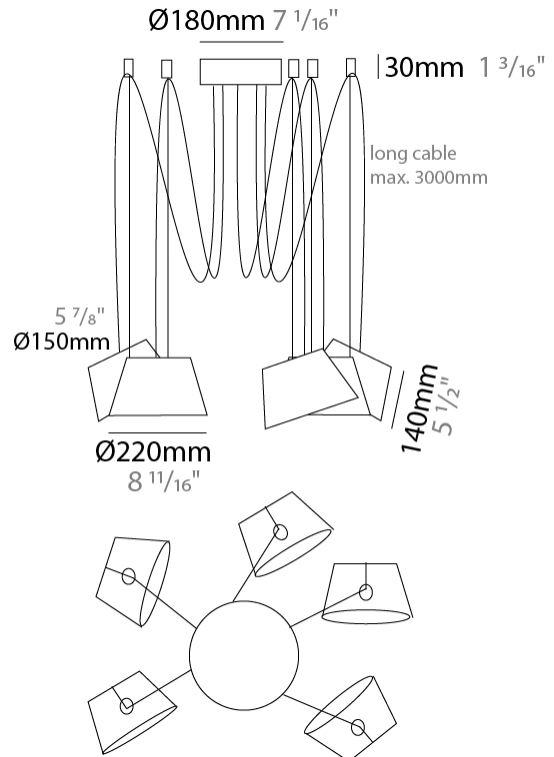

PROJECT _____
TYPE _____
SPECIFIER _____
QUANTITY _____
DATE _____

SENTO SUSPENSION

D111034-

base number   Finish
Options

1. To build a product code in our configurator select the specify button on the base model # product page
2. To build a manual product code on this datasheet choose from the options listed below in blue font and add the suffix to the base model #

GENERAL

Series: Sento _____
Brand: Ole _____
Division: Design _____
Mounting Type: Suspension _____
Mounting Location: Ceiling _____
Subcategory: Pendant _____

PHYSICAL

Shape: Bell _____
Diameter (mm): 220 _____
Diameter (in): 8 ¹¹/₁₆ _____
Height (mm): 140 _____
Height (in): 5 ¹/₂ _____
Max. Overall Height (mm): 3140 _____
Max. Overall Height (in): 123 ⁵/₈ _____
Light Distribution: Direct _____
Weight (kg): 3.6 _____
Weight (lbs): 7.9 _____
Diffuser:rylic - Satin _____
Fixture Finish: [WHI / MBK / MWH](#) _____
Fixture Material: Metal _____
Cable Details: 3000mm Cable _____

ELECTRICAL

Number of Lamps: 5 _____
Lamp Type: LED Retrofit _____
Lamp Shape: MR16 _____
Bulb Included: Bulb Not Included _____
Max. Wattage Per Lamp (W): 7 _____
Lamp Base: GU10 _____
Input Voltage (V): 120 _____

LED

OPTICAL

Adjustability: Tilting _____

RATINGS AND CERTIFICATIONS

Certified By: Certified for North American Standards _____
IP rating: IP20 _____