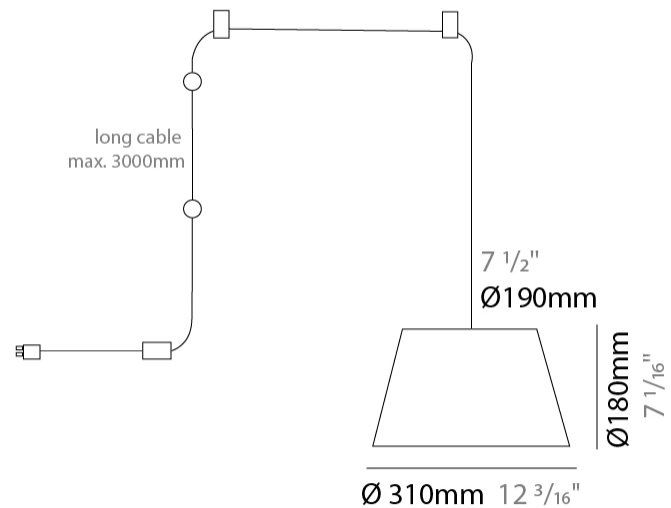

PROJECT	_____
TYPE	_____
SPECIFIER	_____
QUANTITY	_____
DATE	_____

SENTO SUSPENSION

D111039-

base number   Finish
(Triangle)

1. To build a product code in our configurator select the specify button on the base model # product page
2. To build a manual product code on this datasheet choose from the options listed below in blue font and add the suffix to the base model #

GENERAL

Series: Sento
Brand: Ole
Division: Design
Mounting Type: Suspension
Mounting Location: Ceiling
Subcategory: Pendant

PHYSICAL

Shape: Bell
Diameter (mm): 310
Diameter (in): 12 3/16
Height (mm): 180
Height (in): 7 1/16
Max. Overall Height (mm): 3180
Max. Overall Height (in): 125 3/16
Light Distribution: Direct
Weight (kg): 1.3
Weight (lbs): 2.9
Diffuser: Arylic - Satin
Fixture Finish: WHI / MBK / BEI / MSA / GRN
Fixture Material: Metal
Cable Details: 3000mm Cable

ELECTRICAL

Number of Lamps: 1
Lamp Type: LED Retrofit
Lamp Shape: A19
Bulb Included: Bulb Not Included
Max. Wattage Per Lamp (W): 7
Lamp Base: E26
Input Voltage (V): 120
Upon Request: 277Vac / GU24

LED

OPTICAL

Adjustability: Fixed

RATINGS AND CERTIFICATIONS

Certified By: Certified for North American Standards
IP rating: IP20