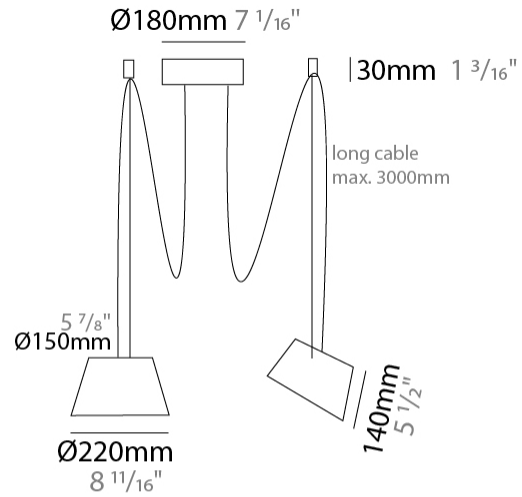

SENTO SUSPENSION

D111031-

base number Finish
Options

1. To build a product code in our configurator select the specify button on the base model # product page
2. To build a manual product code on this datasheet choose from the options listed below in blue font and add the suffix to the base model #

GENERAL

Series: Sento
Brand: Ole
Division: Design
Mounting Type: Suspension
Mounting Location: Ceiling
Subcategory: Pendant

PHYSICAL

Shape: Bell
Diameter (mm): 220
Diameter (in): 8 ¹¹/₁₆
Height (mm): 140
Height (in): 5 ¹/₂
Max. Overall Height (mm): 3140
Max. Overall Height (in): 123 ⁵/₈
Light Distribution: Direct
Weight (kg): 1.8
Weight (lbs): 3.6
Diffuser:rylic - Satin
Fixture Finish: [WHi / MBK / MWH](#)
Fixture Material: Metal
Cable Details: 3000mm Cable

ELECTRICAL

Number of Lamps: 2
Lamp Type: LED Retrofit
Lamp Shape: MR16
Bulb Included: Bulb Not Included
Max. Wattage Per Lamp (W): 7
Lamp Base: GU10
Input Voltage (V): 120

LED

OPTICAL

Adjustability: Tilting

RATINGS AND CERTIFICATIONS

Certified By: Certified for North American Standards
IP rating: IP20

PROJECT _____
TYPE _____
SPECIFIER _____
QUANTITY _____
DATE _____