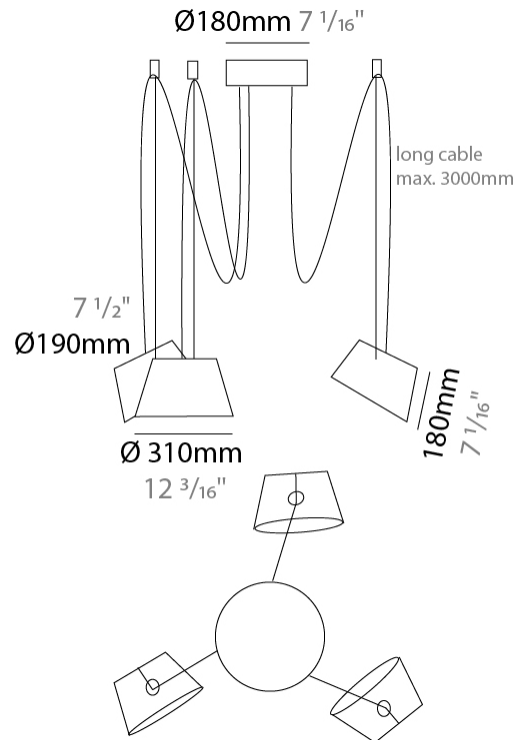

PROJECT _____
TYPE _____
SPECIFIER _____
QUANTITY _____
DATE _____

SENTO SUSPENSION

D111041-

base number   Finish
Options

1. To build a product code in our configurator select the specify button on the base model # product page
2. To build a manual product code on this datasheet choose from the options listed below in blue font and add the suffix to the base model #

GENERAL

Series: Sento
Brand: Ole
Division: Design
Mounting Type: Suspension
Mounting Location: Ceiling
Subcategory: Pendant

PHYSICAL

Shape: Bell
Diameter (mm): 310
Diameter (in): 12 3/16
Height (mm): 180
Height (in): 7 1/16
Max. Overall Height (mm): 3180
Max. Overall Height (in): 125 3/16
Light Distribution: Direct
Weight (kg): 2.3
Weight (lbs): 5.1
Diffuser: Arylic - Satin
Fixture Finish: WHi / MBK / MWH
Fixture Material: Metal
Cable Details: 3000mm Cable

ELECTRICAL

Number of Lamps: 3
Lamp Type: LED Retrofit
Lamp Shape: A19
Bulb Included: Bulb Not Included
Max. Wattage Per Lamp (W): 7
Lamp Base: E26
Input Voltage (V): 120
Upon Request: 277Vac / GU24

LED

OPTICAL

Adjustability: Tilting

RATINGS AND CERTIFICATIONS

Certified By: Certified for North American Standards
IP rating: IP20