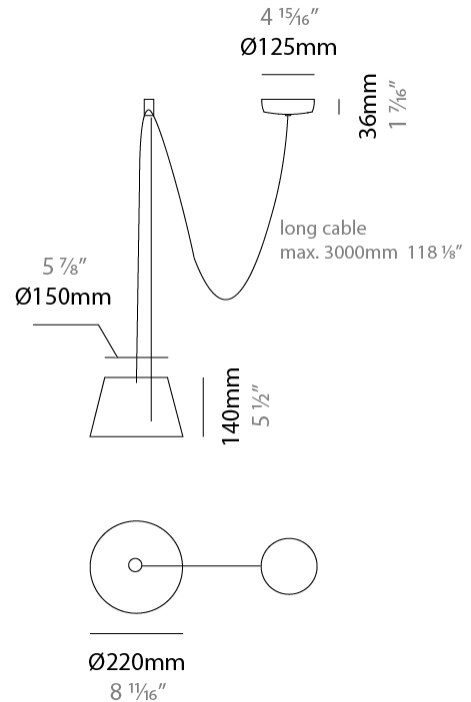

PROJECT
TYPE
SPECIFIER
QUANTITY
DATE

SENTO SUSPENSION

D111029-

base number Finish
Options

1. To build a product code in our configurator select the specify button on the base model # product page
2. To build a manual product code on this datasheet choose from the options listed below in blue font and add the suffix to the base model #

GENERAL

Series: Sento
Brand: Ole
Division: Design
Mounting Type: Suspension
Mounting Location: Ceiling
Subcategory: Pendant

PHYSICAL

Shape: Bell
Diameter (mm): 220
Diameter (in): 8 11/16
Height (mm): 140
Height (in): 5 1/2
Max. Overall Height (mm): 3140
Max. Overall Height (in): 123 5/8
Light Distribution: Direct
Weight (kg): 1.2
Weight (lbs): 2.6
Diffuser:rylic - Satin
[Fixture Finish: WHi / MBK / MWH](#)
Fixture Material: Metal
Cable Details: 2000mm Cable

ELECTRICAL

Number of Lamps: 1
Lamp Type: LED Retrofit
Lamp Shape: MR16
Bulb Included: Bulb Not Included
Max. Wattage Per Lamp (W): 7
Lamp Base: GU10
Input Voltage (V): 120

LED

OPTICAL

Adjustability: Tilting

RATINGS AND CERTIFICATIONS

Certified By: Certified for North American Standards
IP rating: IP20