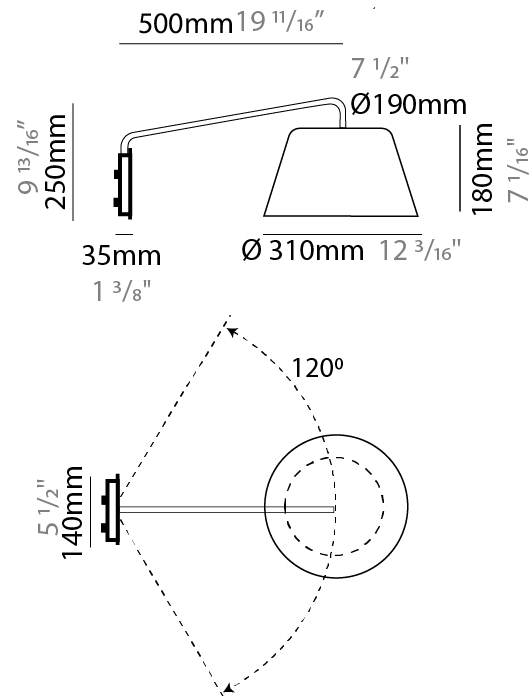

PROJECT	_____
TYPE	_____
SPECIFIER	_____
QUANTITY	_____
DATE	_____

SENTO SURFACE

D113014- -

base number   Finish   Finish
(Diamond)   (Triangle)

1. To build a product code in our configurator select the specify button on the base model # product page
2. To build a manual product code on this datasheet choose from the options listed below in blue font and add the suffix to the base model #

GENERAL

Series: Sento
Brand: Ole
Division: Design
Mounting Type: Surface
Mounting Location: Wall
Subcategory: Task

PHYSICAL

Shape: Bell
Diameter (mm): 310
Diameter (in): 12 ³/₁₆"
Width (mm): 310
Width (in): 12 ³/₁₆"
Height (mm): 250
Depth (mm): 500
Height (in): 9 ¹³/₁₆"
Depth (in): 19 ¹¹/₁₆"
Extension (mm): 655
Extension (in): 25 ³/₄"
Light Distribution: Direct
Weight (kg): 1.5
Weight (lbs): 3.3
Diffuser:rylic - Satin
Fixture Finish: WHI / MBK / BEI / MSA / OGR / MWH
Holder Finish: WHI / MBK
Fixture Material: Metal

ELECTRICAL

Number of Lamps: 1
Lamp Type: LED Retrofit
Lamp Shape: A19
Bulb Included: Bulb Not Included
Max. Wattage Per Lamp (W): 7
Lamp Base: E26
Input Voltage (V): 120
Upon Request: 277Vac / GU24

LED

OPTICAL

Adjustability: Rotating

RATINGS AND CERTIFICATIONS

Certified By: Certified for North American Standards
IP rating: IP20