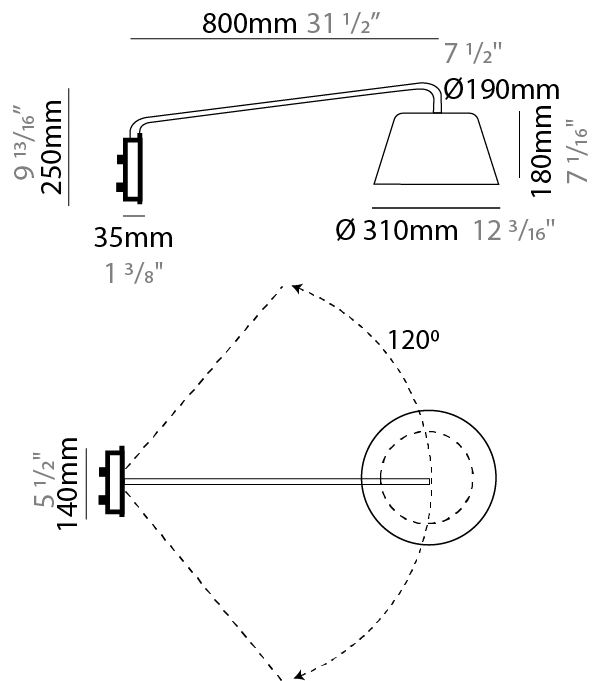

PROJECT	_____
TYPE	_____
SPECIFIER	_____
QUANTITY	_____
DATE	_____

SENTO SURFACE

D113008- -

base number   Finish (Diamond)   Finish (Triangle)

1. To build a product code in our configurator select the specify button on the base model # product page
2. To build a manual product code on this datasheet choose from the options listed below in blue font and add the suffix to the base model #

GENERAL

Series: Sento
Brand: Ole
Division: Design
Mounting Type: Surface
Mounting Location: Wall
Subcategory: Task

PHYSICAL

Shape: Bell
Diameter (mm): 310
Diameter (in): 12 ³/₁₆
Width (mm): 310
Width (in): 12 ³/₁₆
Height (mm): 250
Depth (mm): 800
Height (in): 9 ¹³/₁₆
Depth (in): 31 ¹/₂
Extension (mm): 655
Extension (in): 25 ³/₄
Light Distribution: Direct
Weight (kg): 1.7
Weight (lbs): 3.7
Diffuser:rylic - Satin
Fixture Finish: WHI / MBK / BEI / MSA / OGR / MWH
Holder Finish: WHI / MBK
Fixture Material: Metal
Cable Details: 3000mm Cable

ELECTRICAL

Number of Lamps: 1
Lamp Type: LED Retrofit
Lamp Shape: A19
Bulb Included: Bulb Not Included
Max. Wattage Per Lamp (W): 7
Lamp Base: E26
Input Voltage (V): 120
Upon Request: 277Vac / GU24

LED

OPTICAL

Adjustability: Rotating

RATINGS AND CERTIFICATIONS

Certified By: Certified for North American Standards
IP rating: IP20