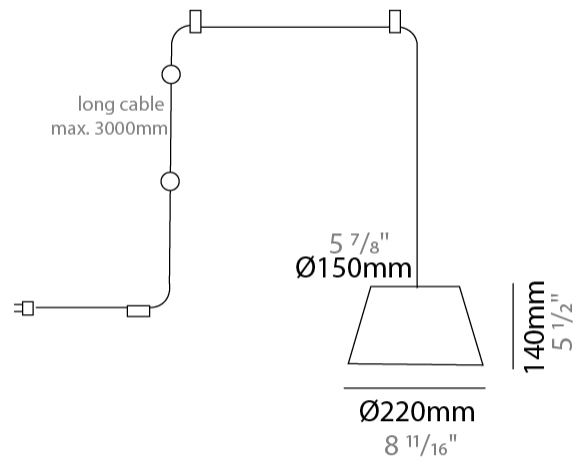

PROJECT	_____
TYPE	_____
SPECIFIER	_____
QUANTITY	_____
DATE	_____

SENTO SUSPENSION

D111030-

base number   Finish
(Triangle)

1. To build a product code in our configurator select the specify button on the base model # product page
2. To build a manual product code on this datasheet choose from the options listed below in blue font and add the suffix to the base model #

GENERAL

Series: Sento
Brand: Ole
Division: Design
Mounting Type: Suspension
Mounting Location: Ceiling
Subcategory: Pendant

PHYSICAL

Shape: Bell
Diameter (mm): 220
Diameter (in): 8 11/16
Height (mm): 140
Height (in): 5 1/2
Max. Overall Height (mm): 3140
Max. Overall Height (in): 123 5/8
Light Distribution: Direct
Weight (kg): 1.2
Weight (lbs): 2.6
Diffuser:rylic - Satin
[Fixture Finish: WHI / MBK / BEI / MSA / OGR / MWH](#)
Fixture Material: Metal
Cable Details: 3000mm Cable

ELECTRICAL

Number of Lamps: 1
Lamp Type: LED Retrofit
Lamp Shape: MR16
Bulb Included: Bulb Not Included
Max. Wattage Per Lamp (W): 7
Lamp Base: GU10
Input Voltage (V): 120

LED

OPTICAL

Adjustability: Fixed

RATINGS AND CERTIFICATIONS

Certified By: Certified for North American Standards
IP rating: IP20