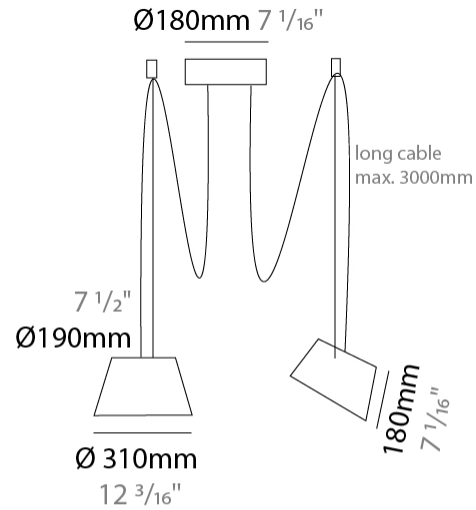

PROJECT _____
TYPE _____
SPECIFIER _____
QUANTITY _____
DATE _____

SENTO SUSPENSION

D111040-

base number _____
Finish _____
Options _____

1. To build a product code in our configurator select the specify button on the base model # product page
2. To build a manual product code on this datasheet choose from the options listed below in blue font and add the suffix to the base model #

GENERAL

Series: Sento _____
Brand: Ole _____
Division: Design _____
Mounting Type: Suspension _____
Mounting Location: Ceiling _____
Subcategory: Pendant _____

PHYSICAL

Shape: Bell _____
Diameter (mm): 310 _____
Diameter (in): 12 ³/₁₆ _____
Height (mm): 180 _____
Height (in): 7 ¹/₁₆ _____
Max. Overall Height (mm): 3180 _____
Max. Overall Height (in): 125 ³/₁₆ _____
Light Distribution: Direct _____
Weight (kg): 1.8 _____
Weight (lbs): 4 _____
Diffuser:rylic - Satin _____
Fixture Finish: [WHI / MBK / MWH](#) _____
Fixture Material: Metal _____
Cable Details: 3000mm Cable _____

ELECTRICAL

Number of Lamps: 2 _____
Lamp Type: LED Retrofit _____
Lamp Shape: A19 _____
Bulb Included: Bulb Not Included _____
Max. Wattage Per Lamp (W): 7 _____
Lamp Base: E26 _____
Input Voltage (V): 120 _____
Upon Request: 277Vac / GU24 _____

LED

OPTICAL

Adjustability: Tilting _____

RATINGS AND CERTIFICATIONS

Certified By: Certified for North American Standards _____
IP rating: IP20 _____