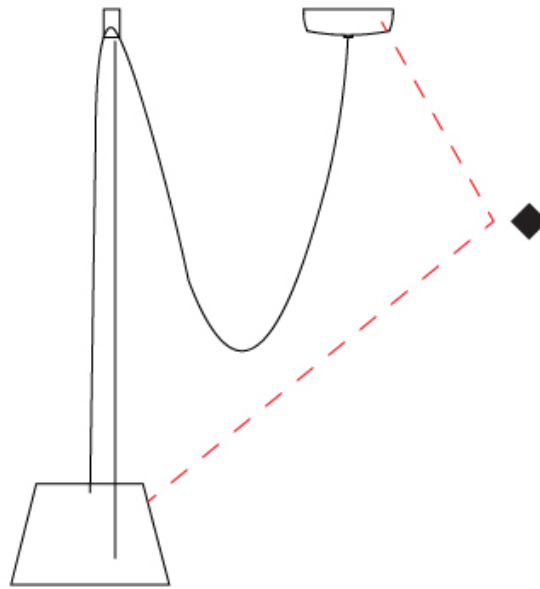

SENTO SUSPENSION

D111029-

PROJECT	_____
TYPE	_____
SPECIFIER	_____
QUANTITY	_____
DATE	_____