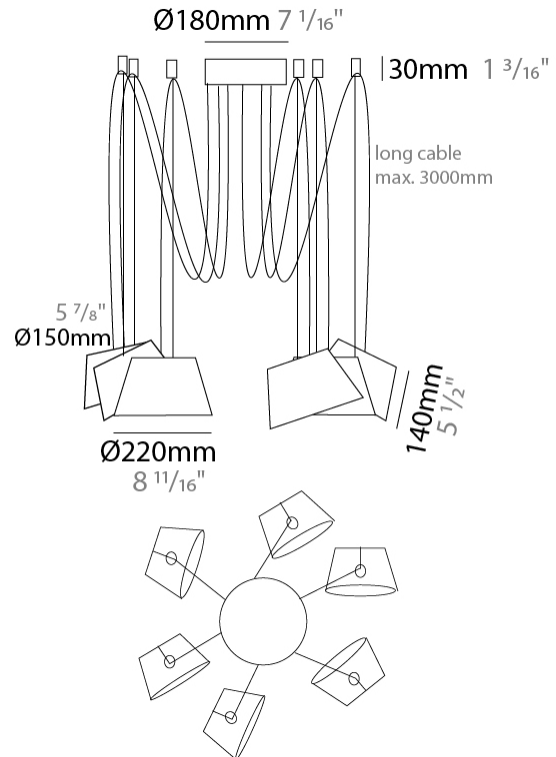

SENTO SUSPENSION

D111035-

base number _____
Finish _____
Options _____

1. To build a product code in our configurator select the specify button on the base model # product page
2. To build a manual product code on this datasheet choose from the options listed below in blue font and add the suffix to the base model #

GENERAL

Series: Sento _____
Brand: Ole _____
Division: Design _____
Mounting Type: Suspension _____
Mounting Location: Ceiling _____
Subcategory: Pendant _____

PHYSICAL

Shape: Bell _____
Diameter (mm): 220 _____
Diameter (in): 8 ¹¹/₁₆ _____
Height (mm): 140 _____
Height (in): 5 ¹/₂ _____
Max. Overall Height (mm): 3140 _____
Max. Overall Height (in): 123 ⁵/₈ _____
Light Distribution: Direct _____
Weight (kg): 4.5 _____
Weight (lbs): 9.9 _____
Diffuser:rylic - Satin _____
Fixture Finish: [WHI / MBK / MWH](#) _____
Fixture Material: Metal _____
Cable Details: 3000mm Cable _____

ELECTRICAL

Number of Lamps: 6 _____
Lamp Type: LED Retrofit _____
Lamp Shape: MR16 _____
Bulb Included: Bulb Not Included _____
Max. Wattage Per Lamp (W): 7 _____
Lamp Base: GU10 _____
Input Voltage (V): 120 _____

LED

OPTICAL

Adjustability: Tilting _____

RATINGS AND CERTIFICATIONS

Certified By: Certified for North American Standards _____
IP rating: IP20 _____