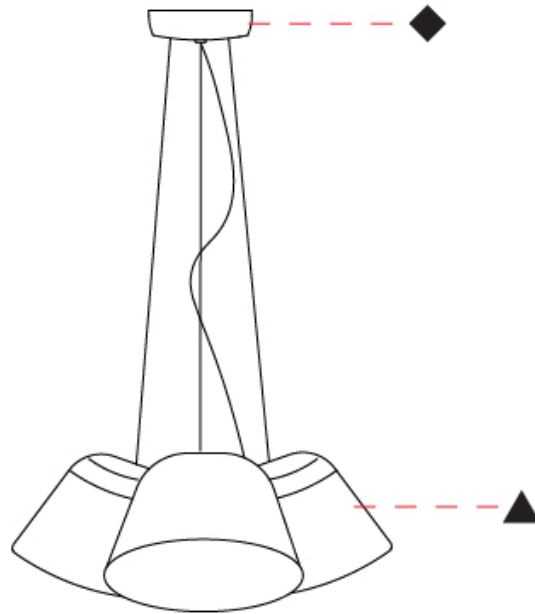

D111036-

PROJECT	_____
TYPE	_____
SPECIFIER	_____
QUANTITY	_____
DATE	_____

D