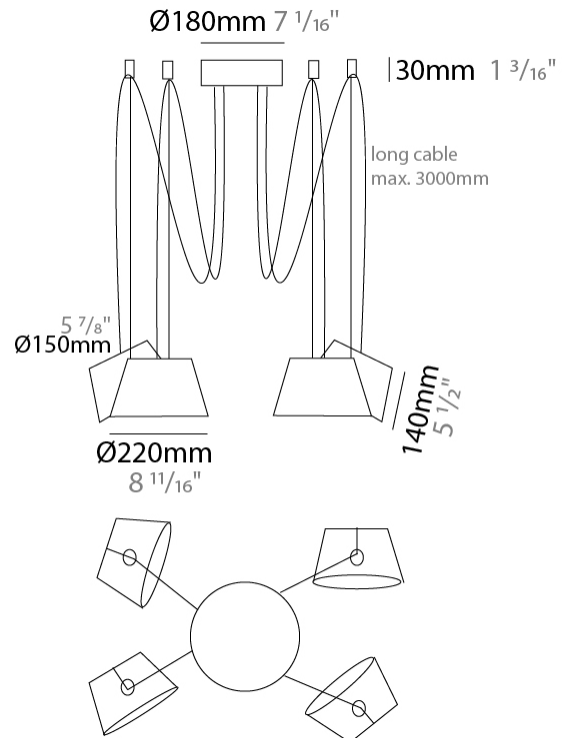

SENTO SUSPENSION

D111033-

base number   Finish
Options

1. To build a product code in our configurator select the specify button on the base model # product page
2. To build a manual product code on this datasheet choose from the options listed below in blue font and add the suffix to the base model #

GENERAL

Series: Sento _____
Brand: Ole _____
Division: Design _____
Mounting Type: Suspension _____
Mounting Location: Ceiling _____
Subcategory: Pendant _____

PHYSICAL

Shape: Bell _____
Diameter (mm): 220 _____
Diameter (in): 8 ¹¹/₁₆ _____
Height (mm): 140 _____
Height (in): 5 ¹/₂ _____
Max. Overall Height (mm): 3140 _____
Max. Overall Height (in): 123 ⁵/₈ _____
Light Distribution: Direct _____
Weight (kg): 3 _____
Weight (lbs): 6.6 _____
Diffuser:rylic - Satin _____
Fixture Finish: [WHi / MBK / MWH](#) _____
Fixture Material: Metal _____
Cable Details: 3000mm Cable _____

ELECTRICAL

Number of Lamps: 4 _____
Lamp Type: LED Retrofit _____
Lamp Shape: MR16 _____
Bulb Included: Bulb Not Included _____
Max. Wattage Per Lamp (W): 7 _____
Lamp Base: GU10 _____
Input Voltage (V): 120 _____

LED

OPTICAL

Adjustability: Tilting _____

RATINGS AND CERTIFICATIONS

Certified By: Certified for North American Standards _____
IP rating: IP20 _____