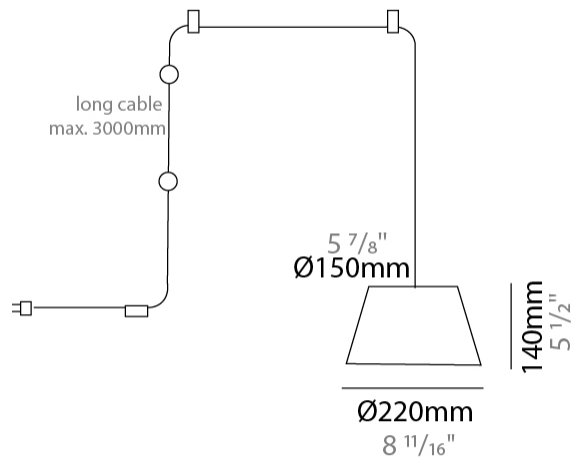

SENTO SUSPENSION

D111030-

base number   Finish
(Triangle)

1. To build a product code in our configurator select the specify button on the base model # product page
2. To build a manual product code on this datasheet choose from the options listed below in blue font and add the suffix to the base model #

GENERAL

Series: Sento _____
Brand: Ole _____
Division: Design _____
Mounting Type: Suspension _____
Mounting Location: Ceiling _____
Subcategory: Pendant _____

PHYSICAL

Shape: Bell _____
Diameter (mm): 220 _____
Diameter (in): 8 ¹¹/₁₆ _____
Height (mm): 140 _____
Height (in): 5 ¹/₂ _____
Max. Overall Height (mm): 3140 _____
Max. Overall Height (in): 123 ⁵/₈ _____
Light Distribution: Direct _____
Weight (kg): 1.2 _____
Weight (lbs): 2.6 _____
Diffuser: Arylic - Satin _____
[Fixture Finish: WHI / MBK / BEI / MSA / OGR / MWH](#) _____
Fixture Material: Metal _____
Cable Details: 3000mm Cable _____

ELECTRICAL

Number of Lamps: 1 _____
Lamp Type: LED Retrofit _____
Lamp Shape: MR16 _____
Bulb Included: Bulb Not Included _____
Max. Wattage Per Lamp (W): 7 _____
Lamp Base: GU10 _____
Input Voltage (V): 120 _____

LED

OPTICAL

Adjustability: Fixed _____

RATINGS AND CERTIFICATIONS

Certified By: Certified for North American Standards _____
IP rating: IP20 _____