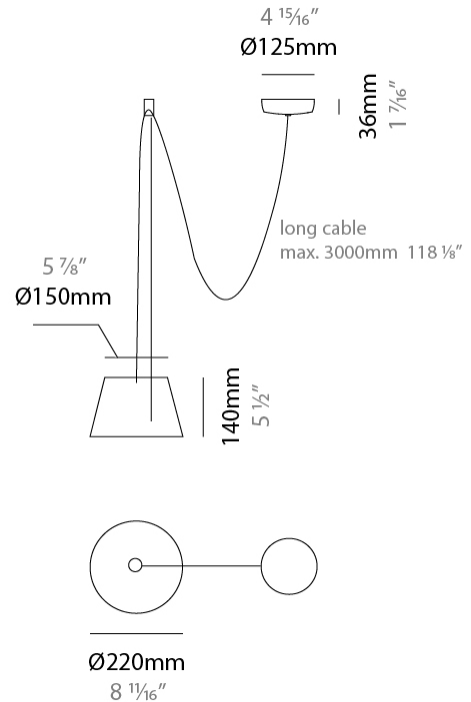

PROJECT	_____
TYPE	_____
SPECIFIER	_____
QUANTITY	_____
DATE	_____

SENTO SUSPENSION

D111029-

base number   Finish
Options

1. To build a product code in our configurator select the specify button on the base model # product page
2. To build a manual product code on this datasheet choose from the options listed below in blue font and add the suffix to the base model #

GENERAL

Series: Sento _____
Brand: Ole _____
Division: Design _____
Mounting Type: Suspension _____
Mounting Location: Ceiling _____
Subcategory: Pendant _____

PHYSICAL

Shape: Bell _____
Diameter (mm): 220 _____
Diameter (in): 8 11/16 _____
Height (mm): 140 _____
Height (in): 5 1/2 _____
Max. Overall Height (mm): 3140 _____
Max. Overall Height (in): 123 5/8 _____
Light Distribution: Direct _____
Weight (kg): 1.2 _____
Weight (lbs): 2.6 _____
Diffuser:rylic - Satin _____
Fixture Finish: [WHi / MBK / MWH](#) _____
Fixture Material: Metal _____
Cable Details: 2000mm Cable _____

ELECTRICAL

Number of Lamps: 1 _____
Lamp Type: LED Retrofit _____
Lamp Shape: MR16 _____
Bulb Included: Bulb Not Included _____
Max. Wattage Per Lamp (W): 7 _____
Lamp Base: GU10 _____
Input Voltage (V): 120 _____

LED

OPTICAL

Adjustability: Tilting _____

RATINGS AND CERTIFICATIONS

Certified By: Certified for North American Standards _____
IP rating: IP20 _____