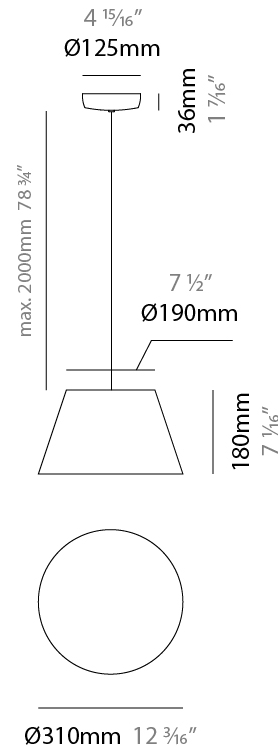

PROJECT	_____
TYPE	_____
SPECIFIER	_____
QUANTITY	_____
DATE	_____

SENTO SUSPENSION

D111037-

base number   Finish (Triangle)

1. To build a product code in our configurator select the specify button on the base model # product page
2. To build a manual product code on this datasheet choose from the options listed below in blue font and add the suffix to the base model #

GENERAL

Series: Sento _____
Brand: Ole _____
Division: Design _____
Mounting Type: Suspension _____
Mounting Location: Ceiling _____
Subcategory: Pendant _____

PHYSICAL

Shape: Bell _____
Diameter (mm): 310 _____
Diameter (in): 12 ³/₁₆ _____
Height (mm): 180 _____
Height (in): 7 ¹/₁₆ _____
Max. Overall Height (mm): 2180 _____
Max. Overall Height (in): 85 ¹³/₁₆ _____
Light Distribution: Direct _____
Weight (kg): 1.3 _____
Weight (lbs): 2.9 _____
Diffuser:rylic - Satin _____
[Fixture Finish: WHI / MBK / BEI / MSA / OGR / MWH](#) _____
Fixture Material: Metal _____
Cable Details: 2000mm Cable _____

ELECTRICAL

Number of Lamps: 1 _____
Lamp Type: LED Retrofit _____
Lamp Shape: A19 _____
Bulb Included: Bulb Not Included _____
Max. Wattage Per Lamp (W): 15 _____
Lamp Base: E26 _____
Input Voltage (V): 120 _____
Upon Request: 277Vac / GU24 _____

LED

OPTICAL

RATINGS AND CERTIFICATIONS

Certified By: Certified for North American Standards _____
IP rating: IP20 _____