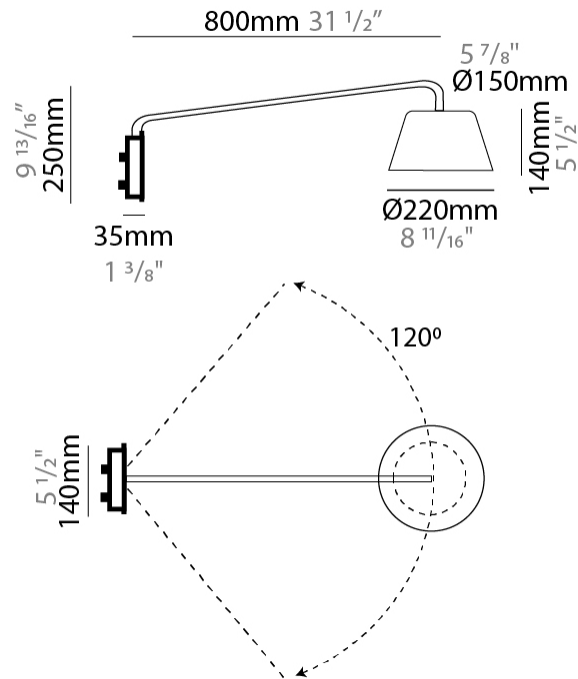

SENTO SURFACE

D113006- -

base number   Finish   Finish
(Diamond)   (Triangle)

1. To build a product code in our configurator select the specify button on the base model # product page
2. To build a manual product code on this datasheet choose from the options listed below in blue font and add the suffix to the base model #

GENERAL

Series: Sento
Brand: Ole
Division: Design
Mounting Type: Surface
Mounting Location: Wall
Subcategory: Task

PHYSICAL

Shape: Bell
Diameter (mm): 220
Diameter (in): 8 ¹¹/₁₆
Width (mm): 220
Width (in): 8 ¹¹/₁₆
Height (mm): 250
Depth (mm): 800
Height (in): 9 ¹³/₁₆
Depth (in): 31 ¹/₂
Extension (mm): 610
Extension (in): 24
Light Distribution: Direct
Weight (kg): 1.5
Weight (lbs): 3.3
Diffuser:rylic - Satin
Fixture Finish: WHI / MBK / BEI / MSA / OGR / MWH
Holder Finish: WHI / MBK
Fixture Material: Metal
Cable Details: 3000mm Cable

ELECTRICAL

Number of Lamps: 1
Lamp Type: LED Retrofit
Lamp Shape: MR16
Bulb Included: Bulb Not Included
Max. Wattage Per Lamp (W): 7
Lamp Base: GU10
Input Voltage (V): 120

LED

OPTICAL

Adjustability: Rotating

RATINGS AND CERTIFICATIONS

Certified By: Certified for North American Standards
IP rating: IP20

PROJECT	_____
TYPE	_____
SPECIFIER	_____
QUANTITY	_____
DATE	_____