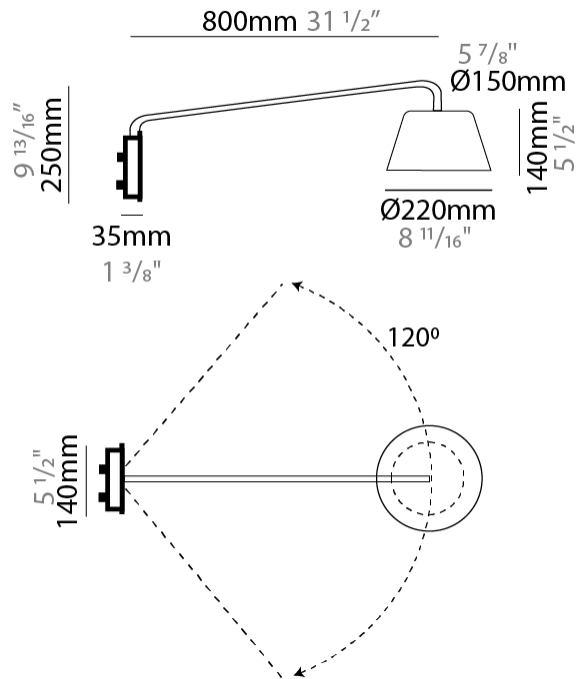

PROJECT	_____
TYPE	_____
SPECIFIER	_____
QUANTITY	_____
DATE	_____

SENTO SURFACE

D113006- -

base number   Finish   Finish
(Diamond)   (Triangle)

1. To build a product code in our configurator select the specify button on the base model # product page
2. To build a manual product code on this datasheet choose from the options listed below in blue font and add the suffix to the base model #

GENERAL

Series: Sento
Brand: Ole
Division: Design
Mounting Type: Surface
Mounting Location: Wall
Subcategory: Task

PHYSICAL

Shape: Bell
Diameter (mm): 220
Diameter (in): 8 ¹¹/₁₆
Width (mm): 220
Width (in): 8 ¹¹/₁₆
Height (mm): 250
Depth (mm): 800
Height (in): 9 ¹³/₁₆
Depth (in): 31 ¹/₂
Extension (mm): 610
Extension (in): 24
Light Distribution: Direct
Weight (kg): 1.5
Weight (lbs): 3.3
Diffuser:rylic - Satin
Fixture Finish: WHI / MBK / BEI / MSA / OGR / MWH
Holder Finish: WHI / MBK
Fixture Material: Metal
Cable Details: 3000mm Cable

ELECTRICAL

Number of Lamps: 1
Lamp Type: LED Retrofit
Lamp Shape: MR16
Bulb Included: Bulb Not Included
Max. Wattage Per Lamp (W): 7
Lamp Base: GU10
Input Voltage (V): 120

LED

OPTICAL

Adjustability: Rotating

RATINGS AND CERTIFICATIONS

Certified By: Certified for North American Standards
IP rating: IP20