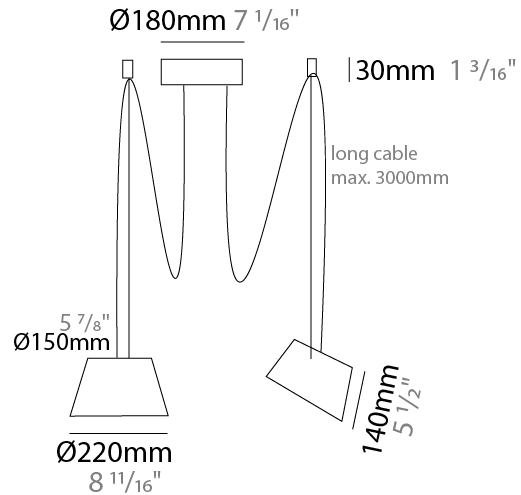

PROJECT _____
TYPE _____
SPECIFIER _____
QUANTITY _____
DATE _____

SENTO SUSPENSION

D111031-

base number   Finish
Options

1. To build a product code in our configurator select the specify button on the base model # product page
2. To build a manual product code on this datasheet choose from the options listed below in blue font and add the suffix to the base model #

GENERAL

Series: Sento
Brand: Ole
Division: Design
Mounting Type: Suspension
Mounting Location: Ceiling
Subcategory: Pendant

PHYSICAL

Shape: Bell
Diameter (mm): 220
Diameter (in): 8 11/16
Height (mm): 140
Height (in): 5 1/2
Max. Overall Height (mm): 3140
Max. Overall Height (in): 123 5/8
Light Distribution: Direct
Weight (kg): 1.8
Weight (lbs): 3.6
Diffuser: Arylic - Satin
Fixture Finish: WHI / MBK / MWH
Fixture Material: Metal
Cable Details: 3000mm Cable

ELECTRICAL

Number of Lamps: 2
Lamp Type: LED Retrofit
Lamp Shape: MR16
Bulb Included: Bulb Not Included
Max. Wattage Per Lamp (W): 7
Lamp Base: GU10
Input Voltage (V): 120

LED

OPTICAL

Adjustability: Tilting

RATINGS AND CERTIFICATIONS

Certified By: Certified for North American Standards
IP rating: IP20