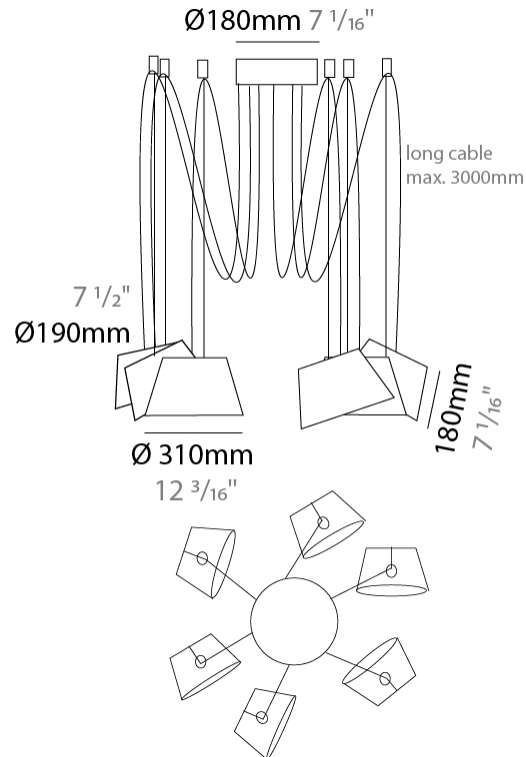

PROJECT _____
TYPE _____
SPECIFIER _____
QUANTITY _____
DATE _____

SENTO SUSPENSION

D111044-

base number   Finish
Options

1. To build a product code in our configurator select the specify button on the base model # product page
2. To build a manual product code on this datasheet choose from the options listed below in blue font and add the suffix to the base model #

GENERAL

Series: Sento
Brand: Ole
Division: Design
Mounting Type: Suspension
Mounting Location: Ceiling
Subcategory: Pendant

PHYSICAL

Shape: Bell
Diameter (mm): 310
Diameter (in): 12 3/16
Height (mm): 180
Height (in): 7 1/16
Max. Overall Height (mm): 3180
Max. Overall Height (in): 125 3/16
Light Distribution: Direct
Weight (kg): 4.5
Weight (lbs): 9.9
Diffuser: Arylic - Satin
Fixture Finish: WHI / MBK / MWH
Fixture Material: Metal
Cable Details: 3000mm Cable

ELECTRICAL

Number of Lamps: 6
Lamp Type: LED Retrofit
Lamp Shape: A19
Bulb Included: Bulb Not Included
Max. Wattage Per Lamp (W): 7
Lamp Base: E26
Input Voltage (V): 120
Upon Request: 277Vac / GU24

LED

OPTICAL

Adjustability: Tilting

RATINGS AND CERTIFICATIONS

Certified By: Certified for North American Standards
IP rating: IP20