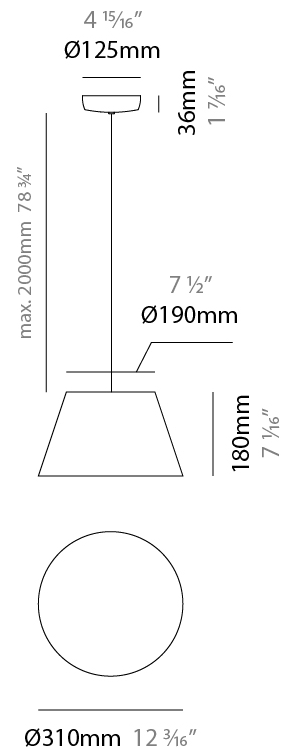

SENTO SUSPENSION

D111037-

base number   Finish
(Triangle)

1. To build a product code in our configurator select the specify button on the base model # product page
2. To build a manual product code on this datasheet choose from the options listed below in blue font and add the suffix to the base model #

GENERAL

Series: Sento
Brand: Ole
Division: Design
Mounting Type: Suspension
Mounting Location: Ceiling
Subcategory: Pendant

PHYSICAL

Shape: Bell
Diameter (mm): 310
Diameter (in): 12 3/16
Height (mm): 180
Height (in): 7 1/16
Max. Overall Height (mm): 2180
Max. Overall Height (in): 85 13/16
Light Distribution: Direct
Weight (kg): 1.3
Weight (lbs): 2.9
Diffuser: Arylic - Satin
[Fixture Finish: WHI / MBK / BEI / MSA / OGR / MWH](#)
Fixture Material: Metal
Cable Details: 2000mm Cable

ELECTRICAL

Number of Lamps: 1
Lamp Type: LED Retrofit
Lamp Shape: A19
Bulb Included: Bulb Not Included
Max. Wattage Per Lamp (W): 15
Lamp Base: E26
Input Voltage (V): 120
Upon Request: 277Vac / GU24

LED

OPTICAL

RATINGS AND CERTIFICATIONS

Certified By: Certified for North American Standards
IP rating: IP20

PROJECT	_____
TYPE	_____
SPECIFIER	_____
QUANTITY	_____
DATE	_____