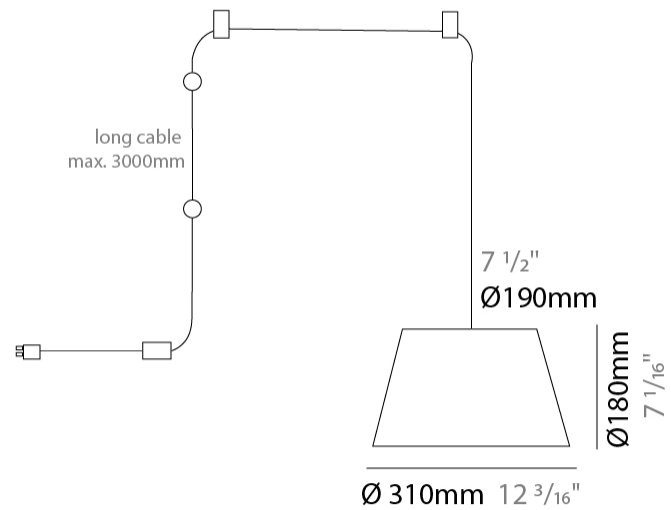

PROJECT
TYPE
SPECIFIER
QUANTITY
DATE

SENTO SUSPENSION

D111039-

base number   Finish
(Triangle)

1. To build a product code in our configurator select the specify button on the base model # product page
2. To build a manual product code on this datasheet choose from the options listed below in blue font and add the suffix to the base model #

GENERAL

Series: Sento
Brand: Ole
Division: Design
Mounting Type: Suspension
Mounting Location: Ceiling
Subcategory: Pendant

PHYSICAL

Shape: Bell
Diameter (mm): 310
Diameter (in): 12 3/16
Height (mm): 180
Height (in): 7 1/16
Max. Overall Height (mm): 3180
Max. Overall Height (in): 125 3/16
Light Distribution: Direct
Weight (kg): 1.3
Weight (lbs): 2.9
Diffuser: Arylic - Satin
Fixture Finish: WHI / MBK / BEI / MSA / GRN
Fixture Material: Metal
Cable Details: 3000mm Cable

ELECTRICAL

Number of Lamps: 1
Lamp Type: LED Retrofit
Lamp Shape: A19
Bulb Included: Bulb Not Included
Max. Wattage Per Lamp (W): 7
Lamp Base: E26
Input Voltage (V): 120
Upon Request: 277Vac / GU24

LED

OPTICAL

Adjustability: Fixed

RATINGS AND CERTIFICATIONS

Certified By: Certified for North American Standards
IP rating: IP20