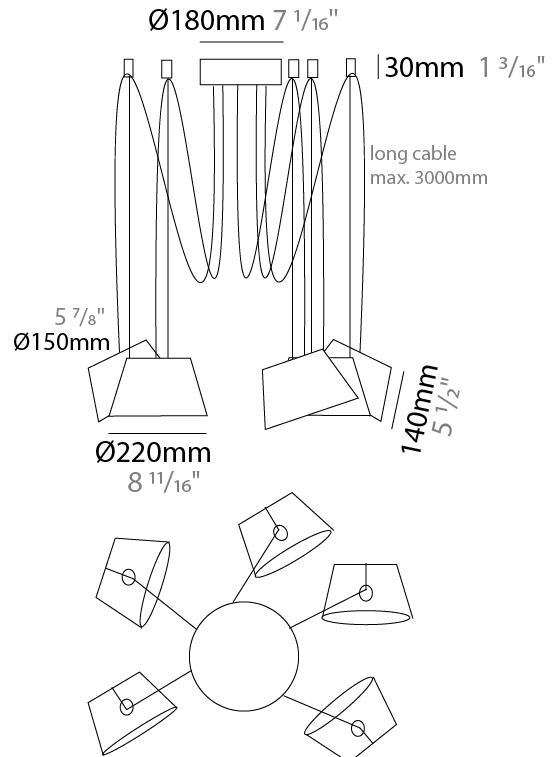

PROJECT _____
TYPE _____
SPECIFIER _____
QUANTITY _____
DATE _____

SENTO SUSPENSION

D111034-

base number   Finish
Options

1. To build a product code in our configurator select the specify button on the base model # product page
2. To build a manual product code on this datasheet choose from the options listed below in blue font and add the suffix to the base model #

GENERAL

Series: Sento
Brand: Ole
Division: Design
Mounting Type: Suspension
Mounting Location: Ceiling
Subcategory: Pendant

PHYSICAL

Shape: Bell
Diameter (mm): 220
Diameter (in): 8 11/16
Height (mm): 140
Height (in): 5 1/2
Max. Overall Height (mm): 3140
Max. Overall Height (in): 123 5/8
Light Distribution: Direct
Weight (kg): 3.6
Weight (lbs): 7.9
Diffuser: Arylic - Satin
Fixture Finish: WHi / MBK / MWH
Fixture Material: Metal
Cable Details: 3000mm Cable

ELECTRICAL

Number of Lamps: 5
Lamp Type: LED Retrofit
Lamp Shape: MR16
Bulb Included: Bulb Not Included
Max. Wattage Per Lamp (W): 7
Lamp Base: GU10
Input Voltage (V): 120

LED

OPTICAL

Adjustability: Tilting

RATINGS AND CERTIFICATIONS

Certified By: Certified for North American Standards
IP rating: IP20