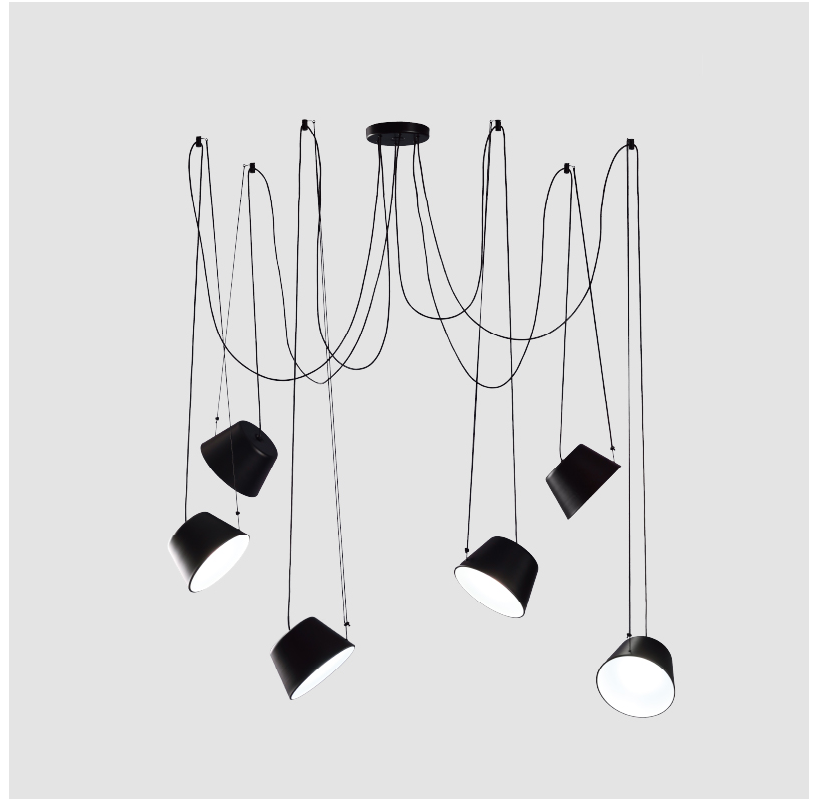

PROJECT	_____
TYPE	_____
SPECIFIER	_____
QUANTITY	_____
DATE	_____

SENTO SUSPENSION

D111035-

base number   Finish
Options

1. To build a product code in our configurator select the specify button on the base model # product page
2. To build a manual product code on this datasheet choose from the options listed below in blue font and add the suffix to the base model #

GENERAL

Series: Sento
Brand: Ole
Division: Design
Mounting Type: Suspension
Mounting Location: Ceiling
Subcategory: Pendant

PHYSICAL

Shape: Bell
Diameter (mm): 220
Diameter (in): 8 11/16
Height (mm): 140
Height (in): 5 1/2
Max. Overall Height (mm): 3140
Max. Overall Height (in): 123 5/8
Light Distribution: Direct
Weight (kg): 4.5
Weight (lbs): 9.9
Diffuser: Arylic - Satin
Fixture Finish: WHI / MBK / MWH
Fixture Material: Metal
Cable Details: 3000mm Cable

ELECTRICAL

Number of Lamps: 6
Lamp Type: LED Retrofit
Lamp Shape: MR16
Bulb Included: Bulb Not Included
Max. Wattage Per Lamp (W): 7
Lamp Base: GU10
Input Voltage (V): 120

LED

OPTICAL

Adjustability: Tilting

RATINGS AND CERTIFICATIONS

Certified By: Certified for North American Standards
IP rating: IP20